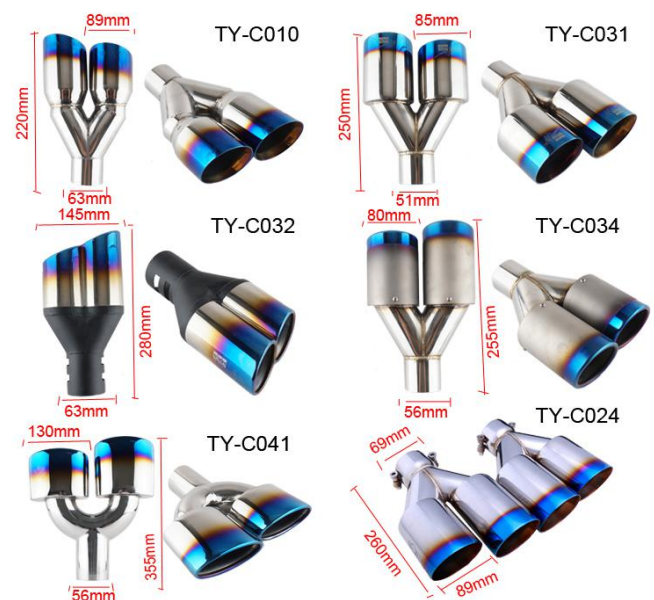

Guangzhou Tianyu Car Accessories manufacturing Co.Ltd

DEX TY-C025 Universal exhaust tip

Guangzhou Tianyu Car Accessories manufacturing Co.Ltd

DEX HKS Universal exhaust dual tip

Guangzhou Tianyu Car Accessories manufacturing Co.Ltd