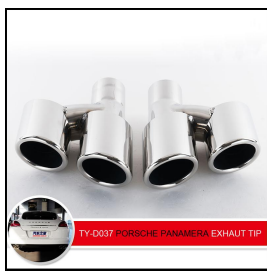

New panamera

PORSCHE MACAN 保时捷玛卡