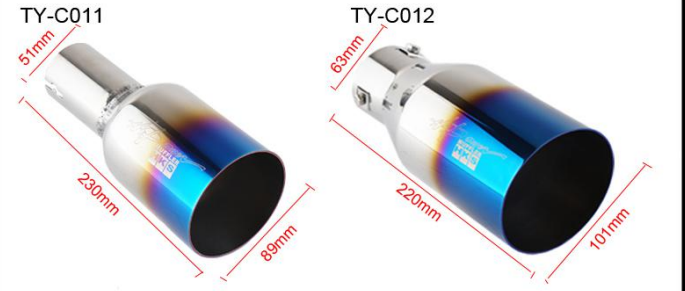

DEX HKS UNIVERSAL EXHAUST TIP

Guangzhou Tianyu Car Accessories manufacturing Co.Ltd