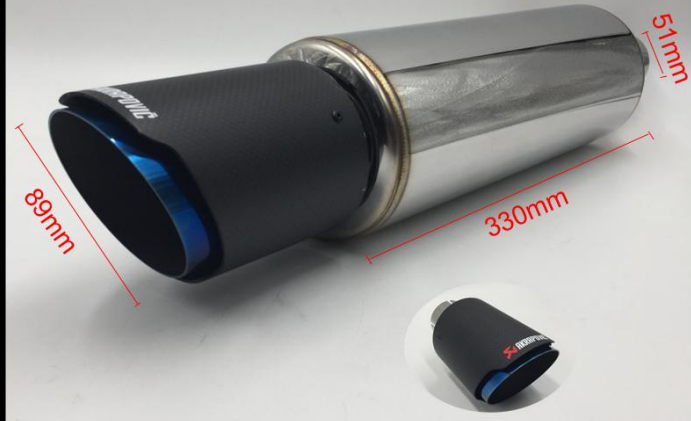

DEX universal exhaust muffler

Guangzhou Tianyu Car Accessories manufacturing Co.Ltd

item:TY-B002+HC-E216tip