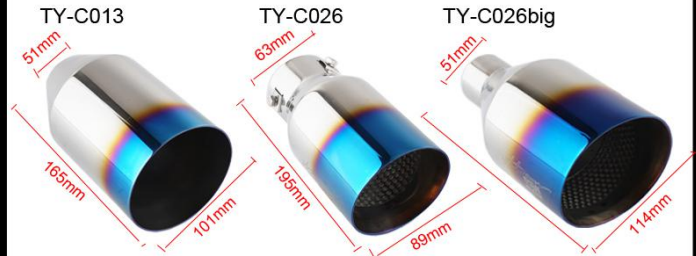

DEX HKS UNIVERSAL EXHAUST TIP

Guangzhou Tianyu Car Accessories manufacturing Co.Ltd