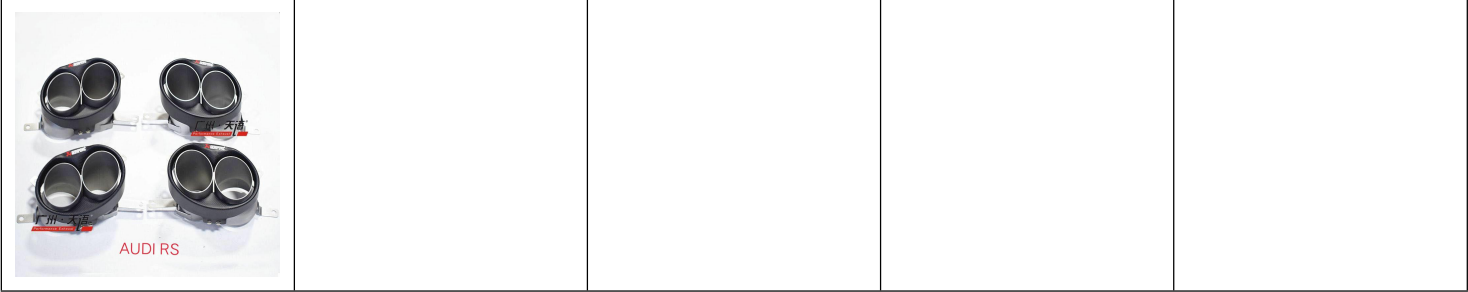

AUDI RS

OTHER DEDICATED TIP 其他专用尾喉

MASERATI QUATTROPORTE	TY-D095 FERRARI 458 EXHAUST TIP	Alfa Romeo Giulia	Alfa Romeo 200HP update to 280HP	Year 2010-2015 TY-D134 CADILLAC SRX EXHAUST TIP
HONDA CIVIC 10 saloon rear exhaust pipe Guangzhou Tianyu Car Accessories manufacturing Co.Ltd polish quad, polish dual, blue quad, blue dual, carbon fiber quad, carbon fiber dual	HONDA CIVIC	HONDA CIVIC	TY-D038 Mitsubishi exhaust tip Guangzhou Tianyu Car Accessories manufacturing Co., Ltd.	
TY-D129 Lacrosse exhaust tip Guangzhou Tianyu Car Accessories manufacturing Co.Ltd	Year 2010-2015 TY-D134 CADILLAC SRX EXHAUST TIP	HAMANN exhaust tip Guangzhou Tianyu Car Accessories manufacturing Co.Ltd	TY-D031 CRUZE EXHAUST TIP	Bent exhaust tip Guangzhou Tianyu Car Accessories manufacturing Co.Ltd
TY-D127 Crosstour exhaust tip Guangzhou Tianyu Car Accessories manufacturing Co.Ltd	TY-D128 Accord 9 exhaust tip Guangzhou Tianyu Car Accessories manufacturing Co.Ltd	TY-D030 MAZDA exhaust tip Guangzhou Tianyu Car Accessories manufacturing Co.Ltd	TY-D032 exhaust tip Guangzhou Tianyu Car Accessories manufacturing Co.Ltd fit for Peugeot / Focus / Fortet	Auto exhaust tip(blue) Guangzhou Tianyu Car Accessories manufacturing Co.Ltd fit for TOYOTA CAMRY / TOYOTA RAIZ / LEXUS ES250 / MAZDA RUIYI / VOLVO S60 / VOLVO V40
Year 2003-**** TOYOTA PRADO EXHAUST TIP	Year 2005-2013 TOYOTA RAV4 EXHAUST TIP	HONDA CIVIC exhaust tip Guangzhou Tianyu Car Accessories manufacturing Co., Ltd.	HONDA CRV exhaust tip Guangzhou Tianyu Car Accessories manufacturing Co.Ltd.	

Exhaust Spare part 其他配件