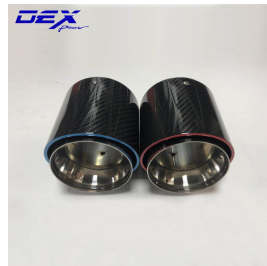

AKRAPOVIC 天蝎

BMW 宝马