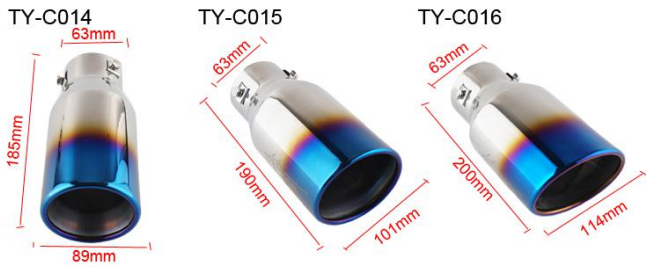

DEX HKS UNIVERSAL EXHAUST TIP

Guangzhou Tianyu Car Accessories manufacturing Co.Ltd