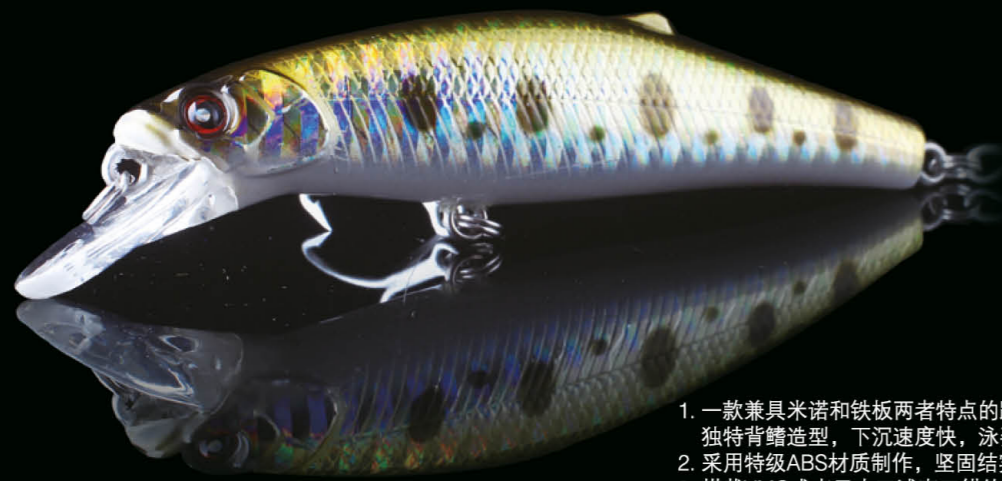

NBL 9447

1. 一款兼具米诺和铁板两者特点的路亚饵，3D立体眼部设计，独特背鳍造型，下沉速度快，泳姿风骚。
2. 采用特级ABS材质制作，坚固结实。
3. 搭载VMC或者日本三浦真三锚钩，锋利坚固。

1. The model holds the features of both minnow and jig, 3D stereo eyes, unique dorsal fin shape, fast sinking, makes swimming action vivid and lifelike.
2. Super level ABS material makes it strong and solid, contribute to long life service.
3. Sharp and strong VMC (Japanese SUGIURA Hook) treble hooks.

ITEM	LENGTH	WEIGHT	DEPTH
NBL 9447	80mm	25g	沉水 Sinking 0.2-2.5m