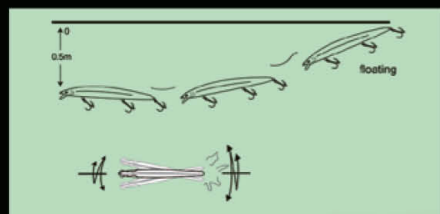

NBL 9128

1. 精湛的悬浮型米诺，在水中的悬浮状态酷似一条休息的小鱼，加上镭射效果的鱼纹，产生强烈的反射效果，可谓是诱惑无限。
2. 泳姿高度活跃。
3. 配备VMC或者日本三浦真三锚钩。

1. The superb suspending minnow looks like a sabbatic small fish in the water when suspending, adding laser effect fish scales, emitting strong reflection effect.
2. High-pitch rolling and erratic lunging action.
3. Armed with VMC (Japanese SUGIURA Hook) treble hook.

ITEM	LENGTH	WEIGHT	DEPTH
NBL 9128	50mm	3.9g	悬浮 Suspending 0-0.8m
NBL 9128	65mm	8.8g	悬浮 Suspending 0-1.2m