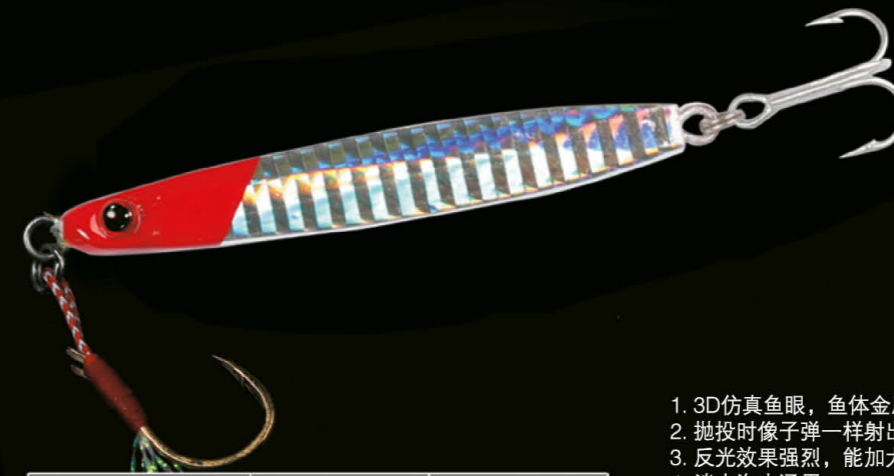

NBL 9248

Thru-Wire Construction
钢丝连体设计

1. 红色椭圆形的嘴巴，诱惑力强，撞水猛烈。
2. 鱼身带镭射效果，反光好，吸引力强。
3. 钢丝连体设计，拉力超强。
4. 搭配三倍加强VMC三锚钩，锋利坚固。

1. Red elliptic mouth, strong temptation, hit water fiercely.
2. Laser effect body, reflect light well, have strong temptation.
3. Strengthen split ring and conjoined stainless steel wire design has strong tension, target fish is GT, tuna and other big fish.
4. Equipped with 3X strengthen sharp and strong VMC treble hooks.

ITEM	LENGTH	WEIGHT	DEPTH
NBL 9248	200mm	116g	水面 Top Water

NBL 9451

1. 内置重心转移钢珠使飞行姿态更加稳定，抛投距离更远。
2. 唇身一体设计，在拖动时能够产生更大的水花，引起目标鱼种的注意。
3. 配备VMC或者日本三浦真三锚钩。

1. Inner weight shift steel ball featured stable action in the air and long distance casting.
2. Lip and body are integrated that make much more water when retrieving, more attractive to target fish
3. Armed with VMC (Japanese SUGIURA Hook) treble hooks

ITEM	LENGTH	WEIGHT	DEPTH
NBL 9451	130mm	31g	水面 Top Water

NBL 1001N

1. 3D仿真鱼眼，鱼体金属质感分明，颜色艳丽。
2. 抛投时像子弹一样射出，能快速检索鱼群。
3. 反光效果强烈，能加大路亚鱼种的攻击。
4. 淡水海水通用。

1. 3D eyes, metal lure with good looking and attractive color.
2. The bait cast like shooting, very fast retrieve when in the water.
3. Strong reflect light effect, enhance fish attacking desire.
4. Catch a wide range of saltwater and freshwater fish, with a methodic jigging action or on a straight retrieve.

ITEM	LENGTH	WEIGHT
NBL 1001N	60mm	21g
NBL 1001N	65mm	28g
NBL 1001N	80mm	40g

NBL 1003N

1. 3D仿真鱼眼，鱼体金属质感分明，颜色艳丽。
2. 抛投时像子弹一样射出，能快速检索鱼群。
3. 反光效果强烈，能加大路亚鱼种的攻击。
4. 淡水海水通用。