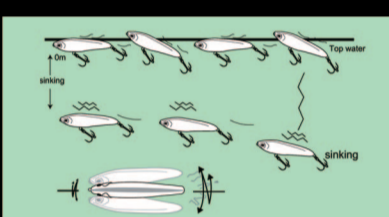

NBL 9068

1. 远投设计, 抽动时泳姿风骚, 诱鱼效果极佳。
2. 内镶射效果, 持久反射光。
3. 搭配VMC或者日本三浦真三锚钩。

ITEM	LENGTH	WEIGHT	DEPTH
NBL 9068	95mm	25g	全泳层 Variable sinking