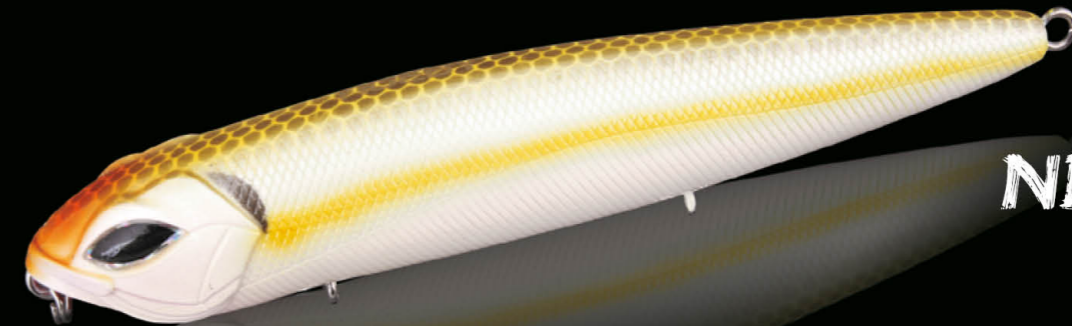

ITEM	LENGTH	WEIGHT	DEPTH
NBL 9165	75mm	28.3g	沉水 Sinking 0.5-1.8m

NBL 9193

Thru-Wire Construction
钢丝连体设计

ITEM	LENGTH	WEIGHT	DEPTH
NBL 9193	120mm	33g	全泳层 Variable sinking

1. 独特的头部设计，头部下方凸起，泳姿更风骚。
2. 3D仿真鱼眼，表面的镭射鱼鳞纹，能全角度反射外来光源，诱鱼效果极佳。
3. 内部由铅块打造，增加鱼身重量，下沉速度快，拉力超强。
4. 兼具铁板和铅笔两者性能。
5. 搭载VMC或者日本三浦真三锚钩，锋利坚固。

1. Unique head design, with a bulge under the head, make the swimming action more vivid and lifelike.
2. 3D eyes, the latest painting, vertical laser fish scales on surface, reflecting outer light from all sides, attract more fish.
3. Interior lead block increases the weight of the lure, makes the sinking speed quickly, strong tension.
4. The combination of lead jig and pencil bait, more suitable for attacking fish in complex environment.
5. Sharp and strong VMC (Japanese SUGIURA Hook) treble hooks.