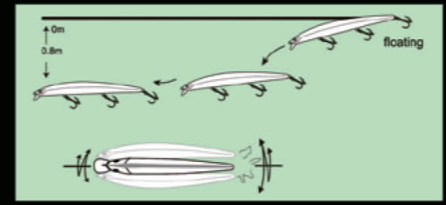

NBL 9041

1. 采用特级ABS材质制作，坚固结实。
2. 内部钢珠经过精密仪器测试，最大程度保证每个饵的泳姿。
3. 三个三锚钩，避免跑鱼。
4. 泳姿夸张，更具诱惑力。
5. 配备VMC或者日本三浦真三锚钩。

1. Super level ABS material makes the lure sturdy and solid.
2. The internal ball is tested by precise instrument, ensures the lure action.
3. Armed with 3 pcs treble hooks, avoid fish's running away.
4. Exaggerated action in water, more attractive to fish.
5. Armed with VMC (Japanese SUGIURA Hook) treble hook.

ITEM	LENGTH	WEIGHT	DEPTH
NBL 9041	125mm	23g	浮水 Floating 0-2m

NBL 9049

1. 身径细长，配备三枚VMC或者日本三浦真三锚钩，从任何角度攻击，都会刺入鱼体。
2. 内置重心转移滑动铅块，使抛投距离更远，稳定性更强。
3. 小幅度摆动泳姿，适合胆小的鱼。

1. Slender body, armed with 3 pcs VMC (Japanese SUGIURA Hook) treble hooks, avoid fish running away.
2. Inner weight slide lead lump, achieve longer casting distance and stable gesture.
3. Slight gesture, designed for timid fish.

ITEM	LENGTH	WEIGHT	DEPTH
NBL 9049	145mm	19g	浮水 Floating 0-0.5m

NBL 9046

Thru-Wire Construction
钢丝连体设计

1. 大舌板，抽动时可增加深度，尤其适合拖钓。
2. 即使在很快的速度下也会保持完美的泳姿，15海里/小时最为完美。
3. 内镭射，透明外壳，持久的光线反射。
4. 钢丝连体，三倍加强VMC三锚钩，拉力超强，降低损耗。
5. 进口ABS原材料，坚韧耐用。

1. Wiggly gesture, big tongue can reach to deep water at dragging, especially for sea water trolling fishing.
2. Keep perfect action even in high speed, not easy to deviate, showing the best action in speed 15 sea miles/hour.
3. Inner laser effect, transparent frame, long lasting light reflection.
4. Stainless steel wire cross body, strong and powerful.
5. Armed with 3X strengthen VMC treble hook.