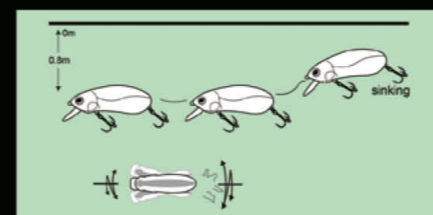

1. 缓沉属性，缓沉速率约10-15cm/秒。
2. 配备VMC或者日本三浦真三锚钩。
3. 小胖子米诺，具备米诺和小胖子双重性能。

1. Slowly sinking lure, 10-15cm/s.
2. Armed with VMC (Japanese SUGIURA Hook) treble hook.
3. Crank style minnow, own both crank and minnow attributes.

ITEM	LENGTH	WEIGHT	DEPTH
NBL 9111	55mm	10.5g	沉水 Sinking 0-0.8m