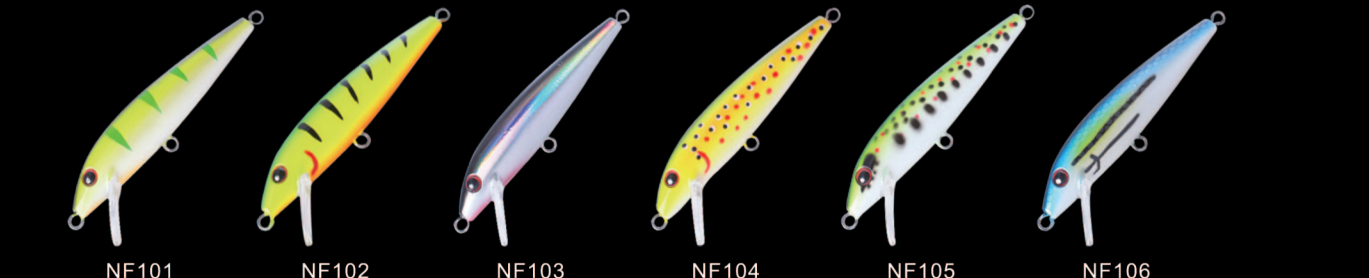

NBL 9430

ITEM	LENGTH	WEIGHT	DEPTH
NBL 9430	65mm	4.5g	浮水 Floating 0-1m

1. 经典米诺造型, 3D仿真鱼眼, 明亮的颜色, 泳姿栩栩如生。
2. 采用特级ABS材质制作, 坚固结实耐用。
3. 独特的声音吸引远方的鱼。
4. 手工调试和漏水检查, 确保每个路亚饵有效生动的泳姿效果。
5. 搭载BKK或者日本三浦真三锚钩, 锋利坚固。