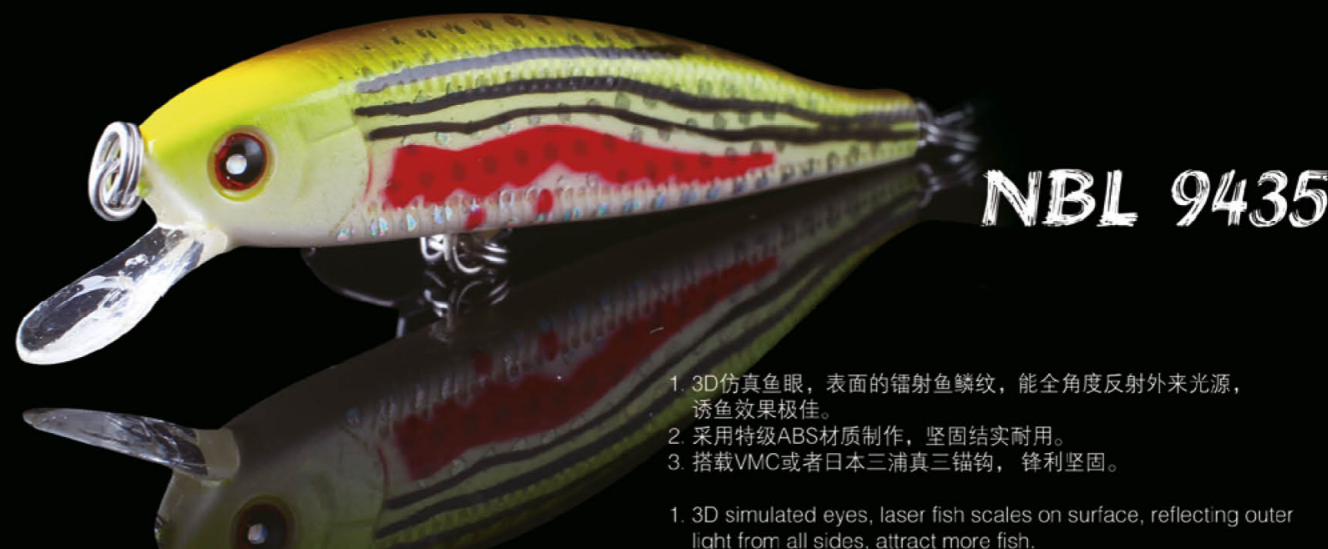

NF001 NF002 NF003 NF004 NF005 NF006 NF007 NF008

NBL 9435

ITEM	LENGTH	WEIGHT	DEPTH
NBL 9435	70mm	5.5g	悬浮 Suspending 0-0.6m

1. 3D仿真鱼眼, 表面的镭射鱼鳞纹, 能全角度反射外来光源, 诱鱼效果极佳。
2. 采用特级ABS材质制作, 坚固结实耐用。
3. 搭载VMC或者日本三浦真三锚钩, 锋利坚固。

1. 3D simulated eyes, laser fish scales on surface, reflecting outer light from all sides, attract more fish.
2. Super level ABS material makes it strong and solid, contribute to long life service.
3. Sharp and strong VMC (Japanese SUGIURA Hook) treble hooks.