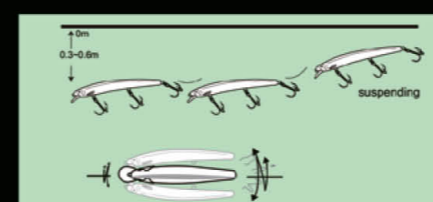

1. New style sinking minnow, diving to the depth that fisherman requested.
2. Unique back fin, more vivid shape.
3. Thru-Wire construction, resist outer strong tension.
4. Armed with VMC (Japanese SUGIURA Hook) treble hook.

ITEM	LENGTH	WEIGHT	DEPTH
NBL 9060	90mm	42g	沉水 Sinking 0-1.8m

NBL 9077

1. 身形细长，高仿弱小鱼形设计，配备VMC或者日本三浦真三锚钩，从任何角度攻击，都会将钩体刺入鱼体。
2. 舌板小，更适合在浅水区使用。
3. 3D立体眼部设计，泳姿逼真。
4. 内置重心转移技术，抛投距离远。

1. Equipped with 3 pcs VMC (Japanese SUGIURA Hook) treble hooks, penetrate into body any angles attacked.
2. Smaller tongue, more suitable for shallow water.
3. 3D stereo eyes design, vivid swimming action.
4. Inner weight ball in the body, achieve longer casting distance and stable gesture.

ITEM	LENGTH	WEIGHT	DEPTH
NBL 9077	130mm	13.5g	浮水 Floating 0.3-0.6m

NBL 9078

1. 潜深和泳姿可以自由调节，应用广泛，在0-1M水层尤为出色。
2. 造型经典，轮廓线条流畅，先进的镭射技术，使整个鱼体闪烁水晶般的光泽，诱鱼效果极佳。
3. 配备VMC或者日本三浦真三锚钩。

ITEM	LENGTH	WEIGHT	DEPTH
NBL 9078	70mm	5g	浮水 Floating
NBL 9078	90mm	7.5g	浮水 Floating