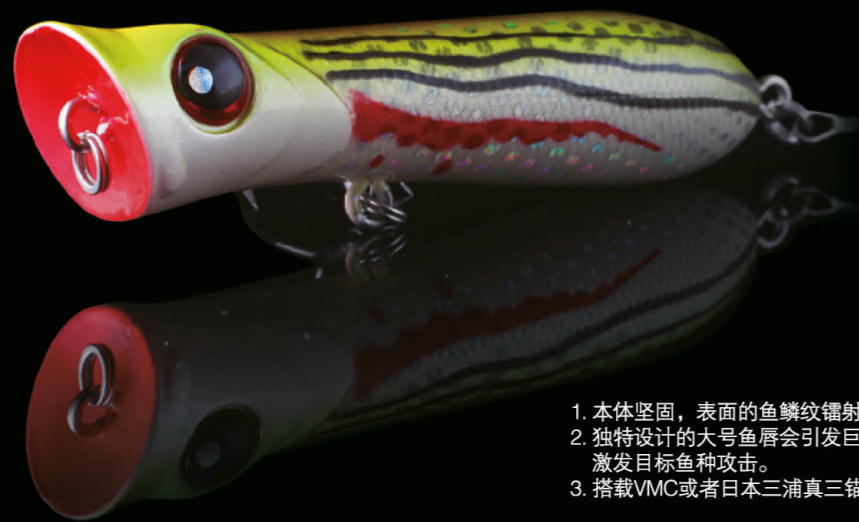

NBL 9185

1. 本体坚固，表面的鱼鳞纹镭射效果能全角度反射外来光，诱惑力极强。
2. 独特设计的大号鱼唇会引发巨大的撞水声，配合活跃的饵体泳姿，激发目标鱼种攻击。
3. 搭载VMC或者日本三浦真三锚钩，锋利坚固。

1. Strong body, fish scale with laser effect can reflect outer light from all sides, owing wonderful temptation.
2. The unique design of large fish lips can cause a huge impact sound, with active swimming motion, arouse the target fish bite and attack desire.
3. Sharp and strong VMC (Japanese SUGIURA Hook) treble hooks.

ITEM	LENGTH	WEIGHT	DEPTH
NBL 9185	80mm	11.5g	水面 Top Water