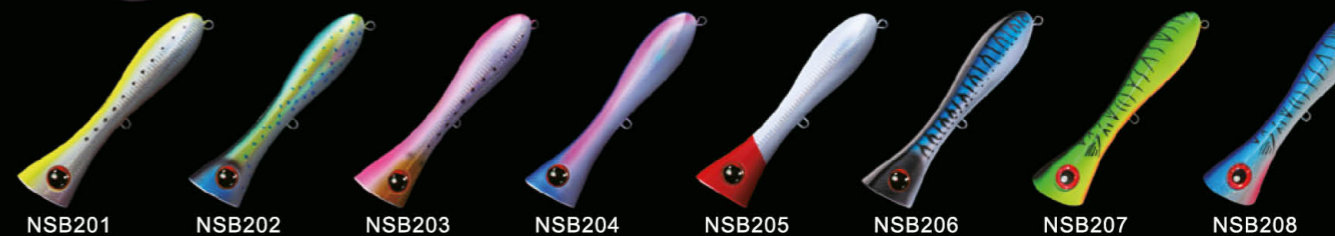

ITEM	LENGTH	WEIGHT	DEPTH
NBL 9246U	150mm	54g	水面 Top Water
NBL 9246D	150mm	54g	水面 Top Water

1. 开放式的嘴巴，撞水猛烈，U系列水花大，D系列水花平稳。
2. 鱼体采用全新的镭射效果，反光好，诱惑力强。
3. 线切割技术，拉力超强。
4. 搭载三倍加强法国VMC三锚钩，锋利坚固。

1. Open-ended mouth, hit water fiercely, U series generate big spray and D series is stable.
2. Laser effect body, reflects light from all sides, has strong temptation.
3. Strengthen split ring and line-incision technology makes the lure strong tension.
4. Equipped with 3X strengthen sharp and strong VMC treble hooks.