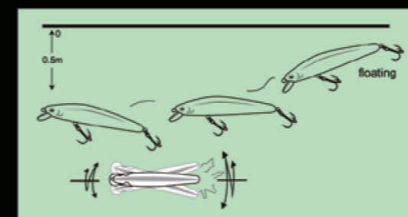

ITEM	LENGTH	WEIGHT	DEPTH
NBL 9127	130mm	12g	浮水 Floating 0-0.5m

NBL 9128

1. 精湛的悬浮型米诺，在水中的悬浮状态酷似一条休息的小鱼，加上镭射效果的鱼纹，产生强烈的反射效果，可谓是诱惑无限。
2. 泳姿高度活跃。
3. 配备VMC或者日本三浦真三锚钩。

1. The superb suspending minnow looks like a sabbatic small fish in the water when suspending, adding laser effect fish scales, emitting strong reflection effect.
2. High-pitch rolling and erratic lunging action.
3. Armed with VMC (Japanese SUGIURA Hook) treble hook.

ITEM	LENGTH	WEIGHT	DEPTH
NBL 9128	50mm	3.9g	悬浮 Suspending 0-0.8m
NBL 9128	65mm	8.8g	悬浮 Suspending 0-1.2m

NBL 9136

1. 多色可选，适用于不同水情。
2. 造型经典，轮廓线条流畅，先进的镭射技术，使整个鱼体闪烁水晶般的光泽，诱鱼效果极佳。
3. 配备VMC或者日本三浦真三锚钩。

1. Available in a range of colors to help you match the conditions and forage of your local waters.
2. Grab a bass' attention with its highly reflective properties and energetic action.
3. Armed with VMC (Japanese SUGIURA Hook) treble hook.

ITEM	LENGTH	WEIGHT	DEPTH
NBL 9136	65mm	4.6g	浮水 Floating 0-0.5m

NBL 9142

1. 细长流线型设计，利于远投，与饵鱼极为相像。
2. 精确的舌板位置及大小的设计，确保最佳泳姿，诱惑力强。
3. 配备VMC或者日本三浦真三锚钩。

1. Vimeous streamline style, suitable for long casting, highly similar to real fish.
2. Accurate tongue position and size ensure the best swimming action, generating brilliant temptation.
3. Armed with VMC (Japanese SUGIURA Hook) treble hook.