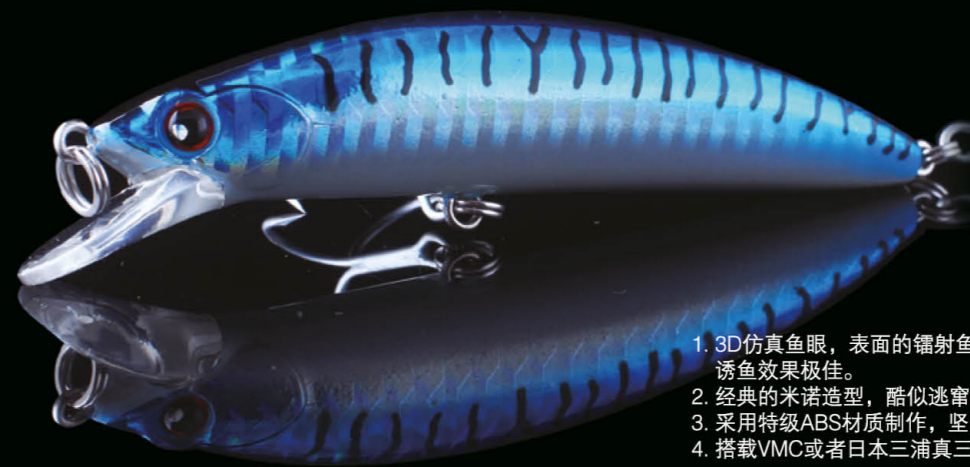

NBL 9450

1. 3D仿真鱼眼，表面的镭射鱼鳞纹，能全角度反射外来光源，诱鱼效果极佳。
2. 经典的米诺造型，酷似逃窜的饵鱼，吸引大鱼攻击。
3. 采用特级ABS材质制作，坚固结实耐用。
4. 搭载VMC或者日本三浦真三锚钩，锋利坚固。

1. 3D simulated eyes, laser fish scales on surface, reflecting outer light from all sides, attract more fish.
2. Classic minnow style, like a real escaping small fish, sinking and comes to a roll at rest to trigger the bait.
3. Super level ABS material makes it strong and solid, contribute to long life service.
4. Sharp and strong VMC (Japanese SUGIURA Hook) treble hooks.

ITEM	LENGTH	WEIGHT	DEPTH
NBL 9450	90mm	29g	沉水 Sinking 0.2-2.5m