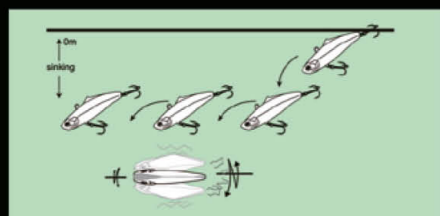

NBL 9058

1. 尾部钢珠设计拖动时会发出诱鱼声响，强烈吸引目标鱼种的注意。
2. 最新的涂装设计，能全角度反射外来光源，在不同的水情中都有极佳的反光诱鱼效果。
3. 配备VMC或者日本三浦真三锚钩。

1. Steel ball in the tail rattle while being dragged, attract target fish attention intensely.
2. The latest painting reflects outer light from all sides, owing brilliant attracting fish effect in different water situations.
3. Armed with VMC (Japanese SUGIURA Hook) treble hook.

ITEM	LENGTH	WEIGHT	DEPTH
NBL 9058	70mm	15g	全泳层 Variable sinking