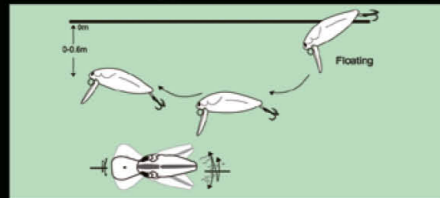

NBL 9031

1. 黄金比例饵体，极大激发掠食鱼种的攻击欲望。
2. 内部钢珠设计，经过精密仪器测试，最大程度上保证每个鱼饵的泳姿。
3. 灵敏易操控。
4. 搭载VMC或者日本三浦真三锚钩。

1. Delivers a bite-triggering topwater walking action that will keep your cull tags busy.
2. Built with a slender, tapered profile, skims along the surface like a baitfish fleeing from predators, and its distinctive rattle creates a call that beckons fish from far away.
3. Each short jerk will make the bait dart to the opposite side and in no time you'll have it walking.
4. Armed with VMC (Japanese SUGIURA Hook) treble hook.

ITEM	LENGTH	WEIGHT	DEPTH
NBL 9031	80mm	7.5g	水面 Top Water