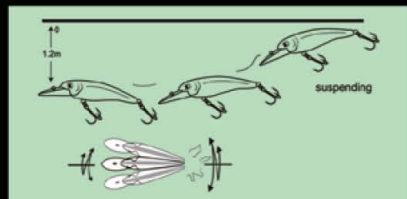

1. Inner weight slide lead lump, achieve longer casting distance and stable action.
2. Equipped with 3 pcs VMC (Japanese SUGIURA Hook) treble hooks, penetrates into fish body when being attacked from any angles, avoid fish running away.
3. 3D stereo eyes, vivid swimming action.

ITEM	LENGTH	WEIGHT	DEPTH
NBL 9127	130mm	12g	浮水 Floating 0-0.5m

NBL 9128

1. 精湛的悬浮型米诺，在水中的悬浮状态酷似一条休息的小鱼，加上镭射效果的鱼纹，产生强烈的反射效果，可谓是诱惑无限。
2. 泳姿高度活跃。
3. 配备VMC或者日本三浦真三锚钩。

1. The superb suspending minnow looks like a sabbatic small fish in the water when suspending, adding laser effect fish scales, emitting strong reflection effect.
2. High-pitch rolling and erratic lunging action.
3. Armed with VMC (Japanese SUGIURA Hook) treble hook.

ITEM	LENGTH	WEIGHT	DEPTH
NBL 9128	50mm	3.9g	悬浮 Suspending 0-0.8m
NBL 9128	65mm	8.8g	悬浮 Suspending 0-1.2m

NBL 9136

1. 多色可选，适用于不同水情。
2. 造型经典，轮廓线条流畅，先进的镭射技术，使整个鱼体闪烁水晶般的光泽，诱鱼效果极佳。
3. 配备VMC或者日本三浦真三锚钩。

1. Available in a range of colors to help you match the conditions and forage of your local waters.
2. Grab a bass' attention with its highly reflective properties and energetic action.
3. Armed with VMC (Japanese SUGIURA Hook) treble hook.

ITEM	LENGTH	WEIGHT	DEPTH
NBL 9136	65mm	4.6g	浮水 Floating 0-0.5m

NBL 9142

1. 细长流线型设计，利于远投，与饵鱼极为相像。
2. 精确的舌板位置及大小的设计，确保最佳泳姿，诱惑力强。
3. 配备VMC或者日本三浦真三锚钩。

1. Vimeous streamline style, suitable for long casting, highly similar to real fish.
2. Accurate tongue position and size ensure the best swimming action, generating brilliant temptation.
3. Armed with VMC (Japanese SUGIURA Hook) treble hook.