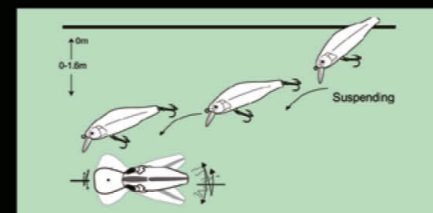

NBL 9145

1. 造型经典，轮廓线条流畅，先进的镭射技术，使整个鱼体闪烁水晶般的光泽，诱鱼效果极佳。
2. 配备VMC或者日本三浦真三锚钩。

ITEM	LENGTH	WEIGHT	DEPTH
NBL 9145	78mm	12.5g	沉水 Sinking 0-1m

1. Delivers a deadly shad profile with the added attraction of a loud rattle that drives bass crazy.
2. Armed with VMC (Japanese SUGIURA Hook) treble hook.

NBL 9153

Three-Wire Construction
钢丝连体设计

1. 采用特级ABS材质制作，坚固结实。
2. 内部重心转移钢珠，滑动轨道长，使抛投距离更远。
3. 配备VMC或者日本三浦真三锚钩。

ITEM	LENGTH	WEIGHT	DEPTH
NBL 9153	120mm	19g	浮水 Floating 0-1m

1. Made of high level ABS plastic, solid and strong.
2. The internal shift ball has a long slide gallery, enhance casting distance.
3. Armed with VMC (Japanese SUGIURA Hook) treble hook.

NBL 9166

1. 整体采用圆润流线型扁身设计，更具摇曳泳姿。
2. 表面的鱼鳞纹镭射，能全角度反射外来光，诱惑力强。
3. 特殊的设计适合精准抛投，可以准确到达目标区域。
4. 配备VMC或者日本三浦真三锚钩。

ITEM	LENGTH	WEIGHT	DEPTH
NBL 9166	60mm	6.5g	浮水 Floating 0-1.8m

1. Plump streamline plat body shows more vibrating action.
2. The fish holographic scale can reflect external light from all sides, temptation is strong.
3. Special design for precise casting, make it to drop anywhere you want.
4. Armed with VMC (Japanese SUGIURA Hook) treble hook.

NBL 9167

1. 灵敏的转身抽停饵，停止收线时，头部向上缓浮。
2. 慢速状态下，呈现逼真的挣扎逃窜泳姿。
3. 配备VMC或者日本三浦真三锚钩。

ITEM	LENGTH	WEIGHT	DEPTH
NBL 9167	70mm	8.3g	悬浮 Suspending 0-1.6m

1. Capitalizing on the universal appeal of shad, employs a broad profile that produces even more attention-grabbing flash.
2. Enhancing authenticity, offered in a range of translucent and frosted color ways that are accented with ultrarealistic 3D eyes and textured scaling.
3. Armed with VMC (Japanese SUGIURA Hook) treble hook.