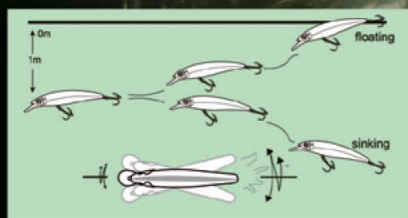

NBL 9006

1. 自主研发款式，泳姿完美。
2. 淡水海水通用。
3. 内镭射，持久反射光。
4. 配备VMC或者日本三浦真三锚钩。

ITEM	LENGTH	WEIGHT	DEPTH
NBL 9006	100mm	13.6g	浮水 Floating 0-1.2m
NBL 9006	120mm	22.0g	浮水 Floating 0-1.5m

1. Independently developed fishing lure, perfect behavior.
2. Universal lure, available both in saltwater and freshwater.
3. Inner laser effect, long lasting reflecting light.
4. Armed with VMC (Japanese SUGIURA Hook) treble hook.

NBL 9029

1. 唇身一体，内部重心转移钢珠，有效避免在空中打转，使抛投距离更远。
2. 科学整体结构设计提供了足够的潜浮稳定性，提高饵在游动时的稳定度，让饵在水中展现最好的动态。
3. 对表层鱼种吸引力强，有效减少挂底。
4. 配备VMC或者日本三浦真三锚钩。

ITEM	LENGTH	WEIGHT	DEPTH
NBL 9029	120mm	16g	浮水 Floating 0-0.9m
NBL 9029	150mm	24g	浮水 Floating 0-1.2m

1. Tongue and body are integrated, inner weight shift steel ball avoid spinning in the water, achieve super far casting distance.
2. Scientific structure design supplies sufficient floatage, improves the stability in swimming, and shows the best status in water.
3. Attractive to the fish on the surface, reduce hanging bottom.
4. Armed with VMC (Japanese SUGIURA Hook) treble hook.

NBL 9015

1. 特别的悬浮饵，可以潜水至深水层。
2. 鱼体内重心转移钢珠设计，抛投时重心转移到尾部，空中姿势稳定流畅，有效避免饵在空中打转，提升抛投距离。
3. 拖动时会发出诱鱼声响，强烈吸引鱼的注意。
4. 配备VMC或者日本三浦真三锚钩。

ITEM	LENGTH	WEIGHT	DEPTH
NBL 9015	80mm	9g	悬浮 Suspending 0-1m

1. Unique suspending lure, dive to deeper water.
2. Inner weight shift steel ball equipped, the weight shift to the tail in casting. The stable and smooth pose avoid spinning in the air and enhance casting distance.
3. Rattling while being dragged, attracting the fish's attention strongly.
4. Armed with VMC (Japanese SUGIURA Hook) treble hook.