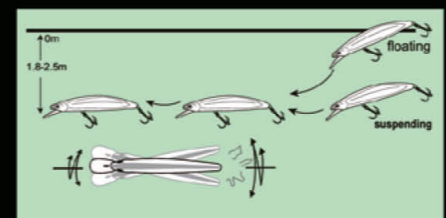

NBL 9050

Thru-Wire Construction
钢丝连体设计

1. 经国内外钓手上千次实战与论证自主研发设计。
2. 重心转移技术，超远的抛投距离。
3. 配备加强VMC或者日本三浦真三锚钩。

1. R&D by NOEBY, sourced from many times practice and testing of anglers.
2. Weight shift steel balls in the body, enhance casting distance.
3. Armed with strengthen VMC (Japanese SUGIURA Hook) treble hook.

ITEM	LENGTH	WEIGHT	DEPTH
NBL 9050	100mm	16g	浮水 Floating 0-2.5m
NBL 9050	120mm	22g	浮水 Floating 0-2.5m
NBL 9050	135mm	28g	浮水 Floating 0-2.5m