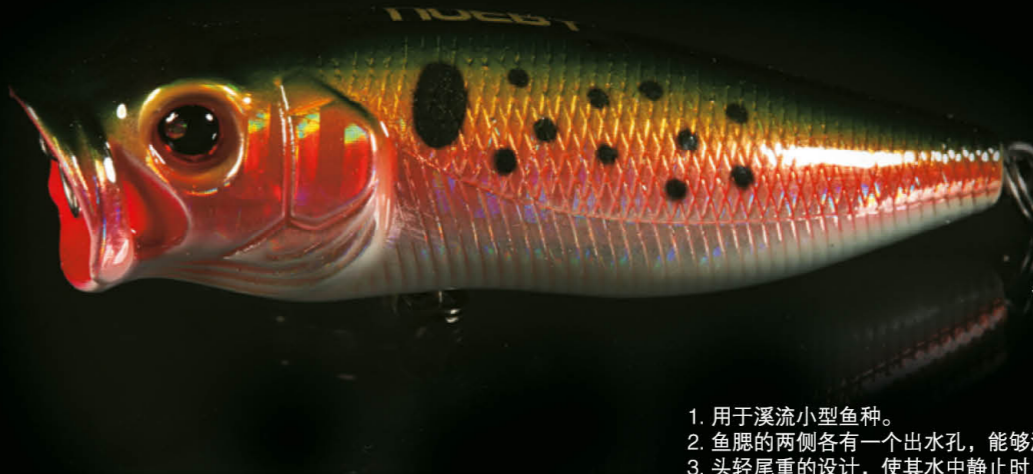

NBL 9146

1. 用于溪流小型鱼种。
2. 鱼腮的两侧各有一个出水孔，能够激起更多的水花，吸引目标鱼种攻击。
3. 头轻尾重的设计，使其水中静止时，呈倾斜状漂浮，有节奏的收线，更能吸引大鱼。
4. 搭载VMC或者日本三浦真三锚钩。

ITEM	LENGTH	WEIGHT	DEPTH
NBL 9146	35mm	2.5g	水面 Top Water
NBL 9146	45mm	4.5g	水面 Top Water
NBL 9146	55mm	6.0g	水面 Top Water
NBL 9146	65mm	9.0g	水面 Top Water

1. Used in brook fishing such as trout, fall fish, goby.
2. Two plugholes on each gill, arouse more splash, more attractive.
3. Light head and heavy foot design, present slope floating at static. Rhythmically cutting off line, more attractive to big fish.
4. Armed with VMC (Japanese SUGIURA Hook) treble hook.