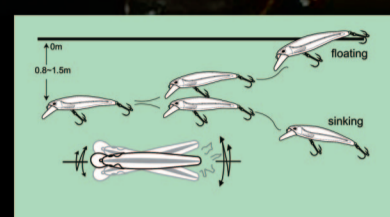

NBL 9047

1. 身形小巧灵活, 泳姿生动自然。
2. 淡水海水通用。
3. 内镶射, 持久反射光。
4. 配备VMC或者日本三浦真三锚钩。

ITEM	LENGTH	WEIGHT	DEPTH
NBL 9047	80mm	7.5g	浮水 Floating 0-0.8m