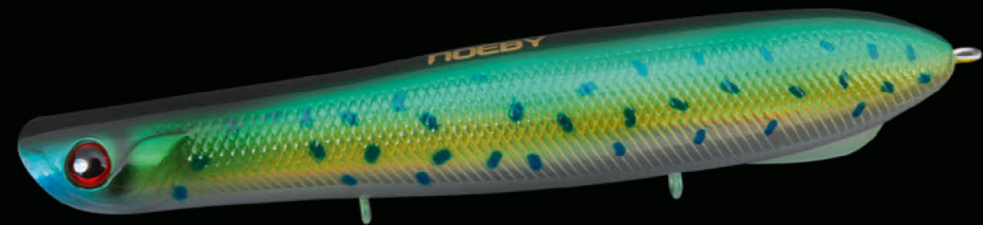

NBL 9248

Thru-Wire Construction
钢丝连体设计

1. 红色椭圆形的嘴巴，诱惑力强，撞水猛烈。
2. 鱼身带镭射效果，反光好，吸引力强。
3. 钢丝连体设计，拉力超强。
4. 搭配三倍加强VMC三锚钩，锋利坚固。

1. Red elliptic mouth, strong temptation, hit water fiercely.
2. Laser effect body, reflect light well, have strong temptation.
3. Strengthen split ring and conjoined stainless steel wire design has strong tension, target fish is GT, tuna and other big fish.
4. Equipped with 3X strengthen sharp and strong VMC treble hooks.

ITEM	LENGTH	WEIGHT	DEPTH
NBL 9248	200mm	116g	水面 Top Water

NBL 9451

1. 内置重心转移钢珠使飞行姿态更加稳定，抛投距离更远。
2. 唇身一体设计，在拖动时能够产生更大的水花，引起目标鱼种的注意。
3. 配备VMC或者日本三浦真三锚钩。

1. Inner weight shift steel ball featured stable action in the air and long distance casting.
2. Lip and body are integrated that make much more water when retrieving, more attractive to target fish
3. Armed with VMC (Japanese SUGIURA Hook) treble hooks

ITEM	LENGTH	WEIGHT	DEPTH
NBL 9451	130mm	31g	水面 Top Water