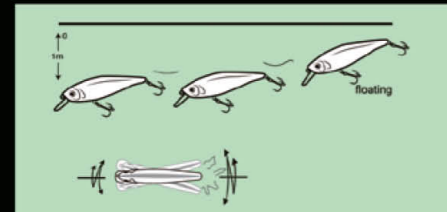

ITEM	LENGTH	WEIGHT	DEPTH
NBL 9136	65mm	4.6g	浮水 Floating 0-0.5m

NBL 9142

1. 细长流线型设计，利于远投，与饵鱼极为相像。
2. 精确的舌板位置及大小的设计，确保最佳泳姿，诱惑力强。
3. 配备VMC或者日本三浦真三锚钩。

1. Vimeous streamline style, suitable for long casting, highly similar to real fish.
2. Accurate tongue position and size ensure the best swimming action, generating brilliant temptation.
3. Armed with VMC (Japanese SUGIURA Hook) treble hook.

ITEM	LENGTH	WEIGHT	DEPTH
NBL 9142	150mm	23g	浮水 Floating 0-1.5m

NBL 9145

1. 造型经典，轮廓线条流畅，先进的镭射技术，使整个鱼体闪烁水晶般的光泽，诱鱼效果极佳。
2. 配备VMC或者日本三浦真三锚钩。

ITEM	LENGTH	WEIGHT	DEPTH
NBL 9145	78mm	12.5g	沉水 Sinking 0-1m

1. Delivers a deadly shad profile with the added attraction of a loud rattle that drives bass crazy.
2. Armed with VMC (Japanese SUGIURA Hook) treble hook.

NBL 9153

Three-Wire Construction
钢丝连体设计

1. 采用特级ABS材质制作，坚固结实。
2. 内部重心转移钢珠，滑动轨道长，使抛投距离更远。
3. 配备VMC或者日本三浦真三锚钩。

ITEM	LENGTH	WEIGHT	DEPTH
NBL 9153	120mm	19g	浮水 Floating 0-1m

1. Made of high level ABS plastic, solid and strong.
2. The internal shift ball has a long slide gallery, enhance casting distance.
3. Armed with VMC (Japanese SUGIURA Hook) treble hook.

NBL 9166

1. 整体采用圆润流线型扁身设计，更具摇曳泳姿。
2. 表面的鱼鳞纹镭射，能全角度反射外来光，诱惑力强。
3. 特殊的设计适合精准抛投，可以准确到达目标区域。
4. 配备VMC或者日本三浦真三锚钩。

ITEM	LENGTH	WEIGHT	DEPTH
NBL 9166	60mm	6.5g	浮水 Floating 0-1.8m

1. Plump streamline plat body shows more vibrating action.
2. The fish holographic scale can reflect external light from all sides, temptation is strong.
3. Special design for precise casting, make it to drop anywhere you want.
4. Armed with VMC (Japanese SUGIURA Hook) treble hook.