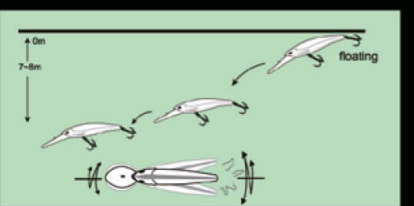

ITEM	LENGTH	WEIGHT	DEPTH
NBL 9041	125mm	23g	浮水 Floating 0-2m

NBL 9049

1. 身径细长，配备三枚VMC或者日本三浦真三锚钩，从任何角度攻击，都会刺入鱼体。
2. 内置重心转移滑动铅块，使抛投距离更远，稳定性更强。
3. 小幅度摆动泳姿，适合胆小的鱼。

1. Slender body, armed with 3 pcs VMC (Japanese SUGIURA Hook) treble hooks, avoid fish running away.
2. Inner weight slide lead lump, achieve longer casting distance and stable gesture.
3. Slight gesture, designed for timid fish.

ITEM	LENGTH	WEIGHT	DEPTH
NBL 9049	145mm	19g	浮水 Floating 0-0.5m

NBL 9046

Thru-Wire Construction
钢丝连体设计

1. 大舌板，抽动时可增加深度，尤其适合拖钓。
2. 即使在很快的速度下也会保持完美的泳姿，15海里/小时最为完美。
3. 内镭射，透明外壳，持久的光线反射。
4. 钢丝连体，三倍加强VMC三锚钩，拉力超强，降低损耗。
5. 进口ABS原材料，坚韧耐用。

1. Wiggly gesture, big tongue can reach to deep water at dragging, especially for sea water trolling fishing.
2. Keep perfect action even in high speed, not easy to deviate, showing the best action in speed 15 sea miles/hour.
3. Inner laser effect, transparent frame, long lasting light reflection.
4. Stainless steel wire cross body, strong and powerful.
5. Armed with 3X strengthen VMC treble hook.

ITEM	LENGTH	WEIGHT	DEPTH
NBL 9046	120mm	32g	浮水 Floating 0-5m
NBL 9046	140mm	44g	浮水 Floating 0-7m
NBL 9046	160mm	60g	浮水 Floating 0-8m

NBL 9050

Thru-Wire Construction
钢丝连体设计

1. 经国内外钓手上千次实战与论证自主研发设计。
2. 重心转移技术，超远的抛投距离。
3. 配备加强VMC或者日本三浦真三锚钩。