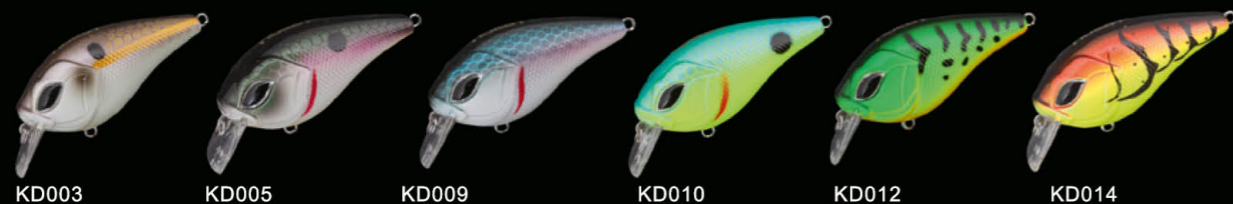

ITEM	LENGTH	WEIGHT	DEPTH
NBL 9483	70mm	21.5g	浮水 Floating 2-2.5m

NBL 9489

1. 经典小胖子造型, 3D眼睛。
2. 采用特级ABS材质打造, 坚固结实不漏水。
3. 配备VMC或者日本三浦真三锚钩。

1. Mini crank profile, lifelike 3D eyes
2. Super ABS material makes it strong and solid.
3. Sharp and strong VMC (Japanese SUGIURA Hook) treble hooks.

ITEM	LENGTH	WEIGHT	DEPTH
NBL 9489	50mm	7g	浮水 Floating 1-2m

NBL 9488

1. 经典小胖子造型, 3D眼睛。
2. 采用特级ABS材质打造, 坚固结实不漏水。
3. 配备VMC或者日本三浦真三锚钩。

1. Mini crank profile, lifelike 3D eyes
2. Super ABS material makes it strong and solid.
3. Sharp and strong VMC (Japanese SUGIURA Hook) treble hooks.

ITEM	LENGTH	WEIGHT	DEPTH
NBL 9488	50mm	6g	浮水 Floating 0-1.2m

NBL 9158

1. 根据昆虫设计的仿生饵。
2. 落水 and 抽动时, 模仿昆虫落水 and 挣扎的姿态, 起到诱鱼效果。
3. 搭载VMC或者日本三浦真三锚钩。

1. Sinking bionic lure, designed by actual insect.
2. Imitate insect falling water and struggling action, attract fish effectively.
3. Armed with VMC (Japanese SUGIURA Hook) treble hook.