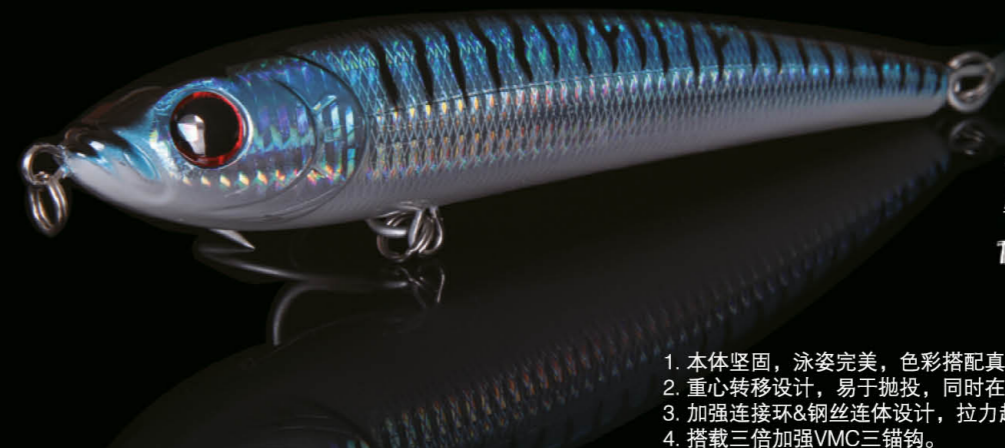

NBL 9062

Thru-Wire Construction
钢丝连体设计

1. 本体坚固，泳姿完美，色彩搭配真实，诱惑力强。
2. 重心转移设计，易于抛投，同时在水中产生振动，诱惑力极强。
3. 加强连接环&钢丝连体设计，拉力超强。
4. 搭载三倍加强VMC三锚钩。

1. Sturdy solid body, good swimming action and actual color equipment has strong temptation.
2. Weight shift design, easy to cast, strong temptation when vibrating in the water.
3. Strengthen split ring and conjoined stainless steel wire, strong tension.
4. Armed with 3X strengthen VMC treble hook.

ITEM	LENGTH	WEIGHT	DEPTH
NBL 9062	140mm	70g	全泳层 Variable sinking
NBL 9062	160mm	98g	全泳层 Variable sinking
NBL 9062	180mm	145g	全泳层 Variable sinking