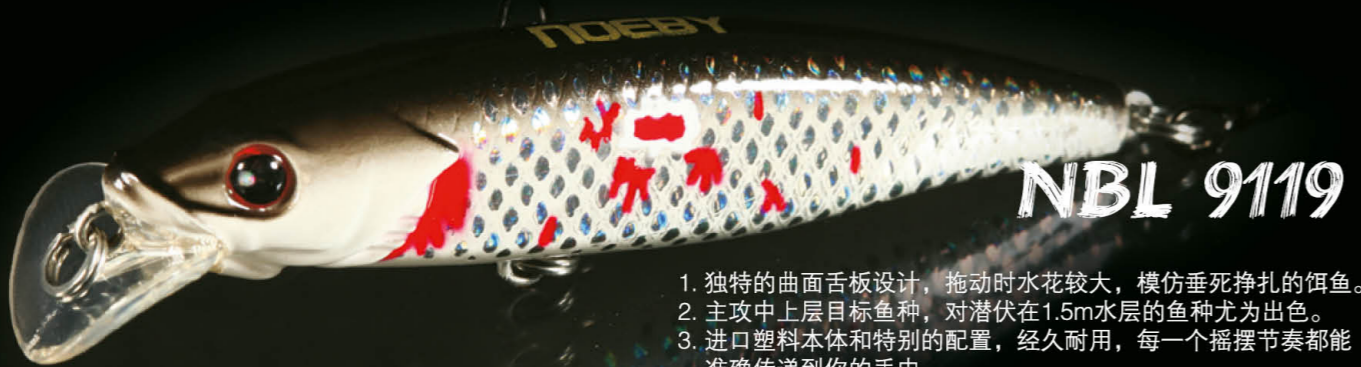

NBL 9119

1. 独特的曲面舌板设计，拖动时水花较大，模仿垂死挣扎的饵鱼。
2. 主攻中上层目标鱼种，对潜伏在1.5m水层的鱼种尤为出色。
3. 进口塑料本体和特别的配置，经久耐用，每一个摇摆节奏都能准确传递到你的手中。
4. 配备VMC或者日本三浦真三锚钩。

1. Unique curve tongue, create big spray when dragging, imitate dead struggling fish, vivid and seductive.
2. Innovative design of the scatter lip to produce the ultimate deep-diving baitfish imitation.
3. Baitfish skitter and scatter when they are pursued by predators – it's the erratic and evasive action that triggers the strike.
4. Armed with VMC (Japanese SUGIURA Hook) treble hook.

ITEM	LENGTH	WEIGHT	DEPTH
NBL 9119	70mm	6.5g	浮水 Floating 0-1m