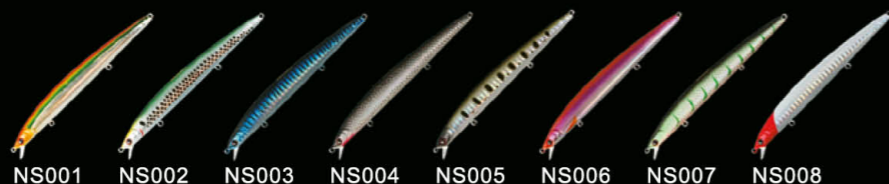

1. Laser striped scale on the body reflect light from outside.
2. Weight transfer create vivid and fast swimming, vivid and fast action in water, more attractive to big fish.
3. Armed with strengthen VMC treble hook.

米诺 MINNOW
VIB
胖子 CRANK
马口 TROUT
铅笔 PENCIL
波爬 POPPER
铁板饵 LEAD JIG
软饵 SOFT LURE
鱼竿 FISHING ROD
渔轮 FISHING REEL
路亚包 FISHING BAG
工具 FISHING TOOLS
鱼线 FISHING LINE
钓鱼服 APPAREL
配件 TERMINAL TACKLES

NBL 9127

1. 内置重心转移滑动铅块，使抛投距离更远，稳定性更强。
2. 配备三枚VMC或者日本三浦真三锚钩，从任何角度攻击，都会刺入鱼体。
3. 3D立体眼部设计，泳姿逼真。

1. Inner weight slide lead lump, achieve longer casting distance and stable action.
2. Equipped with 3 pcs VMC (Japanese SUGIURA Hook) treble hooks, penetrates into fish body when being attacked from any angles, avoid fish running away.
3. 3D stereo eyes, vivid swimming action.

ITEM	LENGTH	WEIGHT	DEPTH
NBL 9127	130mm	12g	浮水 Floating 0-0.5m

NBL 9128

1. 精湛的悬浮型米诺，在水中的悬浮状态酷似一条休息的小鱼，加上镭射效果的鱼纹，产生强烈的反射效果，可谓是诱惑无限。
2. 泳姿高度活跃。
3. 配备VMC或者日本三浦真三锚钩。

1. The superb suspending minnow looks like a sabbatic small fish in the water when suspending, adding laser effect fish scales, emitting strong reflection effect.
2. High-pitch rolling and erratic lunging action.
3. Armed with VMC (Japanese SUGIURA Hook) treble hook.