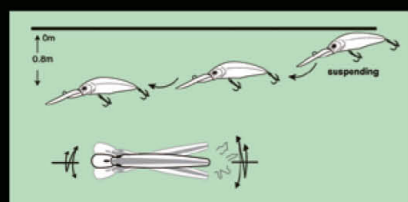

1. R&D by NOEBY, sourced from many times practice and testing of anglers.
2. Weight shift steel balls in the body, enhance casting distance.
3. Armed with strengthen VMC (Japanese SUGIURA Hook) treble hook.

ITEM	LENGTH	WEIGHT	DEPTH
NBL 9050	100mm	16g	浮水 Floating 0-2.5m
NBL 9050	120mm	22g	浮水 Floating 0-2.5m
NBL 9050	135mm	28g	浮水 Floating 0-2.5m

NBL 9055

1. 长舌板米诺适合攻击中层觅食鱼种。
2. 内置重心转移钢珠提高抛投距离，并且拖动时会发出诱鱼声响，强烈吸引鱼的注意。
3. 饵体较小，尤其适合小鲈鱼等小型鱼种。
4. 配备VMC或者日本三浦真三锚钩。

1. Long tongue minnow is suitable for middle layer fish.
2. Inner weight shift steel ball design enhances casting distance, rattling when dragged, attracting the fish attention strongly.
3. Small size lure, especially for small zander and so on.
4. Armed with VMC (Japanese SUGIURA Hook) treble hook.

ITEM	LENGTH	WEIGHT	DEPTH
NBL 9055	45mm	4.8g	浮水 Floating 0-1.8m

NBL 9067

Thru-Wire Construction
钢丝连体设计

1. 沉水米诺，浅层到深水均适用。
2. 体内有重心转移钢珠，饵体中间有磁铁定位，提升抛投距离。
3. 钢丝连体设计，拉力超强。
4. 配备三倍加强VMC三锚钩。

1. Sinking minnow, can be used from shallow to deep water.
2. Weight shift steel ball in the body, magnet locator in the body, enhance casting distance.
3. Conjoined stainless steel wire design has super tension.
4. Armed with 3X strengthen VMC treble hook.