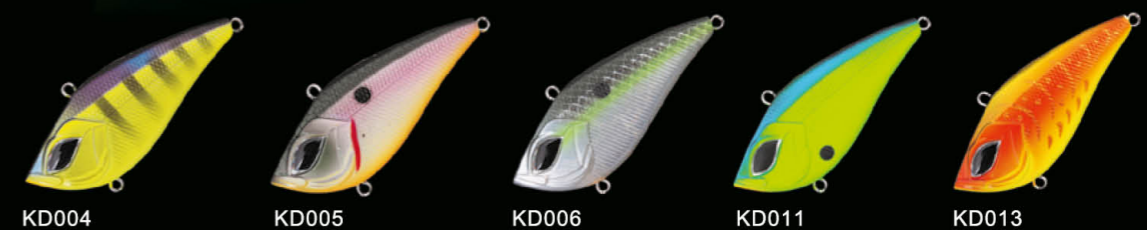

ITEM	LENGTH	WEIGHT	DEPTH
NBL 9449	90mm	30g	全泳层 Variable sinking

NBL 9484

1. 抛投时，飞行姿态稳定，有效避免空中打转，提升了抛投距离。
2. 全泳层设计能够捕捉各个水层的目标鱼种。
3. 内置钢珠在拖动时发出响声，引起目标鱼种的注意。
4. 配备VMC或者日本三浦真三锚钩。

1. Stable and smooth pose avoid spinning in the air and enhance the casting distance.
2. Variable sinking action makes it possible to catch different target fish.
3. Inner steel ball rattles attract target fish attention when dragging.
4. Armed with VMC (Japanese SUGIURA Hook) treble hooks.

ITEM	LENGTH	WEIGHT	DEPTH
NBL 9484	70mm	17.5g	沉水 Sinking

NBL 9065

1. 缓沉小胖子，抽动时下潜速度快，直达目标鱼种的掠食区域。
2. 适用于路亚表层掠食鱼种，同时适合溪流路亚。
3. 搭载VMC或者日本三浦真三锚钩。

1. Slow sinking crank, diving faster when retrieve, more effective compared with other crankbaits.
2. Used in river surface fish and brook fishing.
3. Armed with VMC (Japanese SUGIURA Hook) treble hook.