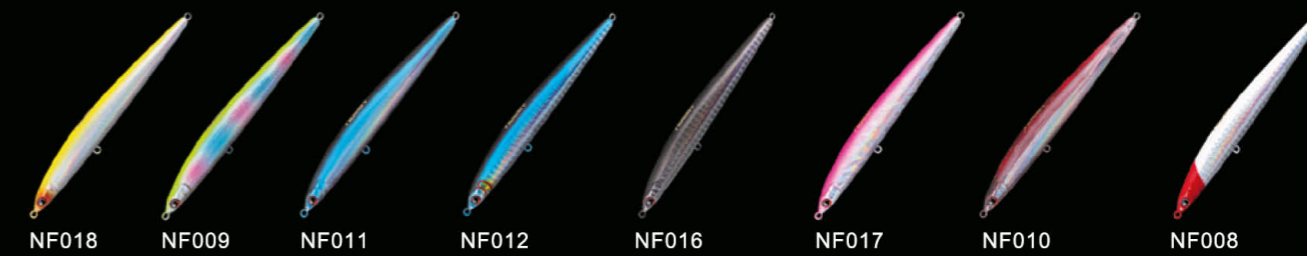

1. 流线形鱼体，提升抛投距离，可以准确到达指定区域。
2. 带有镭射效果的鱼鳞，在水中反射效果更佳。
3. 搭载VMC或者日本三浦真三锚钩。

ITEM	LENGTH	WEIGHT	DEPTH
NBL 9107	65mm	13.5g	全泳层 Variable sinking
NBL 9107	80mm	20.5g	全泳层 Variable sinking

1. Featuring a durable, streamlined construction, long, accurate casts.
2. Laser effect fish scales, reflection effect is strong especially in the water, confirming the attacking points for big fish, enhance the rate of biting treble hook.
3. Armed with VMC (Japanese SUGIURA Hook) treble hook.

NBL 9110

1. 逼真的头部设计，大小和外观接近饵鱼，抽动时的泳姿刺激掠食鱼种的攻击。
2. 带有镭射效果的鱼鳞，在水中反射效果更佳。
3. 搭载VMC或者日本三浦真三锚钩。

ITEM	LENGTH	WEIGHT	DEPTH
NBL 9110	115mm	25.5g	水面 Top Water

1. Equipped with 3D eyes, 3D gill plates, realistic paint jobs.
2. Laser effect fish scales, reflection effect is strong in the water, confirming the attacking points for big fish, enhance the rate of biting treble hook.
3. Armed with VMC (Japanese SUGIURA Hook) treble hook.

NBL 9126

1. 流线型设计使鱼饵抛的更远，泳姿更加稳定。
2. 栩栩如生的眼睛和鱼鳞，诱鱼效果更好。
3. 配备VMC或者日本三浦真三锚钩。

ITEM	LENGTH	WEIGHT	DEPTH
NBL 9126	125mm	21.5g	沉水 Sinking

1. Streamlined body featured long casting and perfect action.
2. Laser effect fish scales makes strong reflection effect, attract target fish attention.
3. Armed with VMC (Japanese SUGIURA Hook) treble hooks.