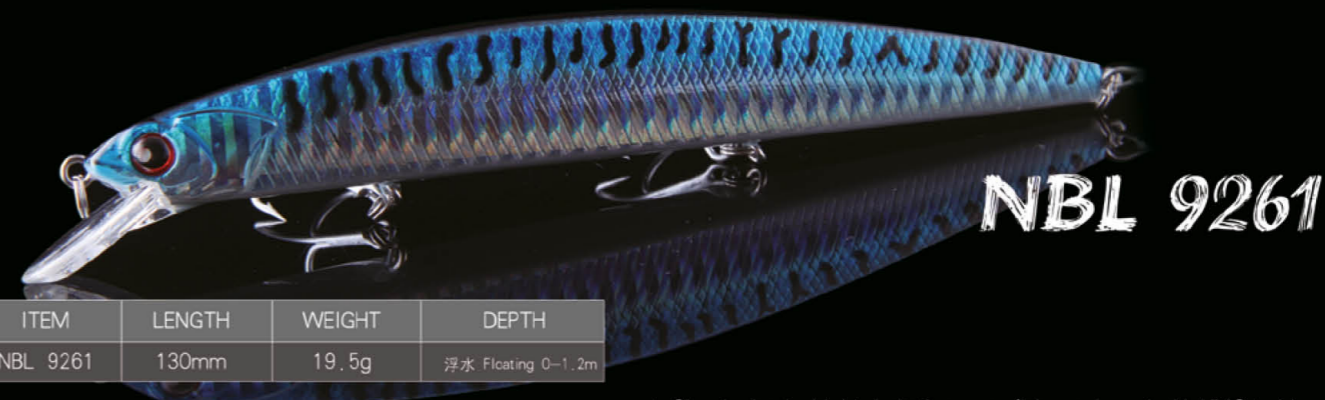

1. Exquisite appearance, 3 sizes, big tongue, body laser effect and 3D stereo eyes, making the lure vivid, like a real fish.
2. Made of super level ABS material, strong and solid, contribute to long life service.
3. The internal ball is tested by precise instrument, ensure the perfect swimming action, arouse big fish attention.
4. Sharp and strong VMC (Japanese SUGIURA Hook) treble hooks.

NSL001 NSL002 NSL003 NSL004 NSL005 NSL006 NSL007 NSL008

NBL 9244

1. 外观做工精美，大舌板，鱼体内搭配各式镭射纸，3D立体眼部设计，将鱼饵展现的栩栩如生。
2. 采用特级ABS材质制作，坚固结实。
3. 内部钢珠经过精密仪器测试，最大程度上保证每个饵的泳姿。
4. 搭载VMC或者日本三浦真三锚钩，锋利坚固。

1. Exquisite appearance, big tongue, inner laser paper and 3D stereo eyes, making the lure vivid, like a real fish.
2. Made of super level ABS material, strong and solid, contribute to long service life.
3. The internal ball is tested by precise instrument, ensure the perfect swimming action, arouse big fish attention.
4. Sharp and strong VMC (Japanese SUGIURA Hook) treble hooks.

ITEM	LENGTH	WEIGHT	DEPTH
NBL 9244	90mm	13g	浮水 Floating 2-4m

NF001 NF002 NF003 NF005 NF006 NF007 NF008

NBL 9261

ITEM	LENGTH	WEIGHT	DEPTH
NBL 9261	130mm	19.5g	浮水 Floating 0-1.2m

1. 身径细长，高仿弱小鱼形设计，从任何角度攻击，都会刺入鱼体。
2. 3D立体眼部设计，泳姿逼真。
3. 鱼体内重心转移钢珠设计，抛投时重心转移到尾部，空中姿势稳定流畅，有效避免路亚饵在空中打转，提高抛投距离。
4. 鱼体内腔蜂窝式设计，鱼身采用特级ABS材质制作，坚固结实耐用。
5. 搭载VMC三锚钩，锋利坚固。