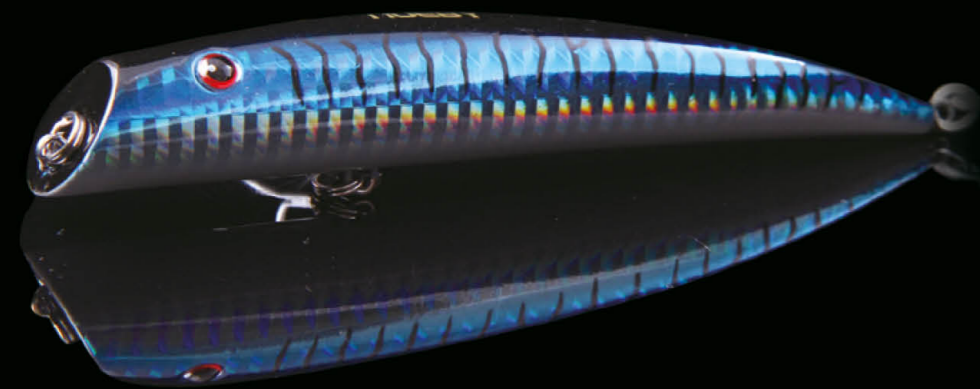

ITEM	LENGTH	WEIGHT	DEPTH
NBL 9142	150mm	23g	浮水 Floating 0-1.5m

NBL 9145

1. 造型经典，轮廓线条流畅，先进的镭射技术，使整个鱼体闪烁水晶般的光泽，诱鱼效果极佳。
2. 配备VMC或者日本三浦真三锚钩。

ITEM	LENGTH	WEIGHT	DEPTH
NBL 9145	78mm	12.5g	沉水 Sinking 0-1m

1. Delivers a deadly shad profile with the added attraction of a loud rattle that drives bass crazy.
2. Armed with VMC (Japanese SUGIURA Hook) treble hook.