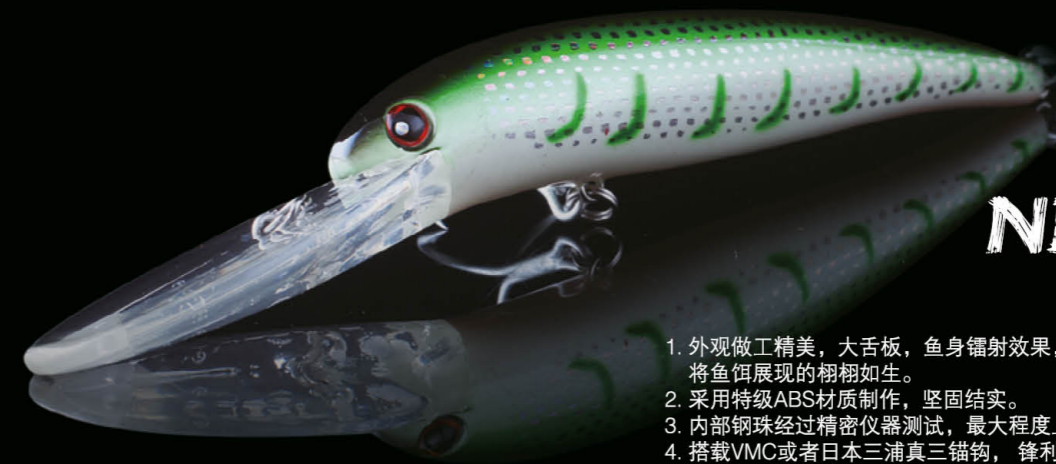

NBL 9240

1. 外观做工精美, 大舌板, 鱼身镭射效果, 3D立体眼部设计, 将鱼饵展现的栩栩如生。
2. 采用特级ABS材质制作, 坚固结实。
3. 内部钢珠经过精密仪器测试, 最大程度保证每个饵的泳姿。
4. 搭载VMC或者日本三浦真三锚钩, 锋利坚固。

1. Exquisite appearance, big tongue, body laser effect and 3D stereo eyes, making the lure vivid, like a real fish.
2. Made from super level ABS material, strong and solid, contribute to long life service.
3. The internal ball is tested by precise instrument, ensure the perfect swimming action, arouse big fish attention.
4. Sharp and strong VMC (Japanese SUGIURA Hook) treble hooks.

ITEM	LENGTH	WEIGHT	DEPTH
NBL 9240	120mm	19g	浮水 Floating 1.8-3.6m