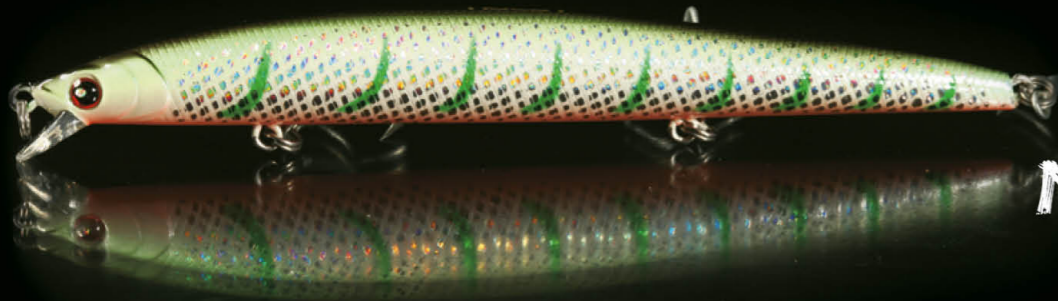

NBL 9127

1. 内置重心转移滑动铅块，使抛投距离更远，稳定性更强。
2. 配备三枚VMC或者日本三浦真三锚钩，从任何角度攻击，都会刺入鱼体。
3. 3D立体眼部设计，泳姿逼真。

1. Inner weight slide lead lump, achieve longer casting distance and stable action.
2. Equipped with 3 pcs VMC (Japanese SUGIURA Hook) treble hooks, penetrates into fish body when being attacked from any angles, avoid fish running away.
3. 3D stereo eyes, vivid swimming action.

ITEM	LENGTH	WEIGHT	DEPTH
NBL 9127	130mm	12g	浮水 Floating 0-0.5m