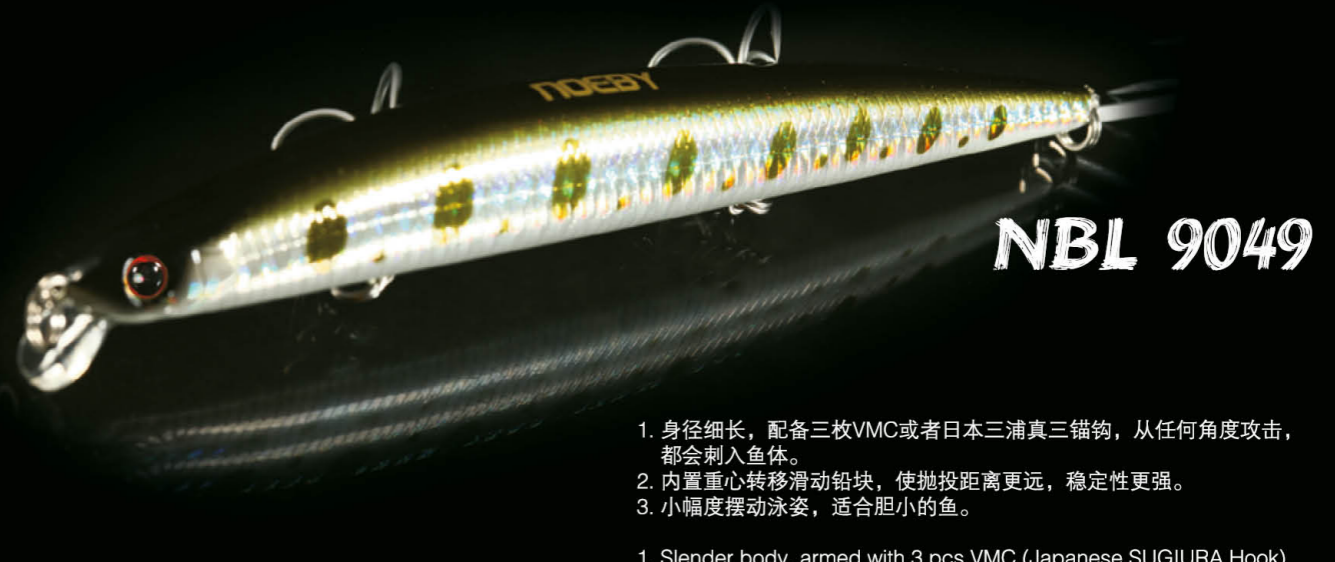

NBL 9049

1. 身径细长，配备三枚VMC或者日本三浦真三锚钩，从任何角度攻击，都会刺入鱼体。
2. 内置重心转移滑动铅块，使抛投距离更远，稳定性更强。
3. 小幅度摆动泳姿，适合胆小的鱼。

1. Slender body, armed with 3 pcs VMC (Japanese SUGIURA Hook) treble hooks, avoid fish running away.
2. Inner weight slide lead lump, achieve longer casting distance and stable gesture.
3. Slight gesture, designed for timid fish.

ITEM	LENGTH	WEIGHT	DEPTH
NBL 9049	145mm	19g	浮水 Floating 0-0.5m