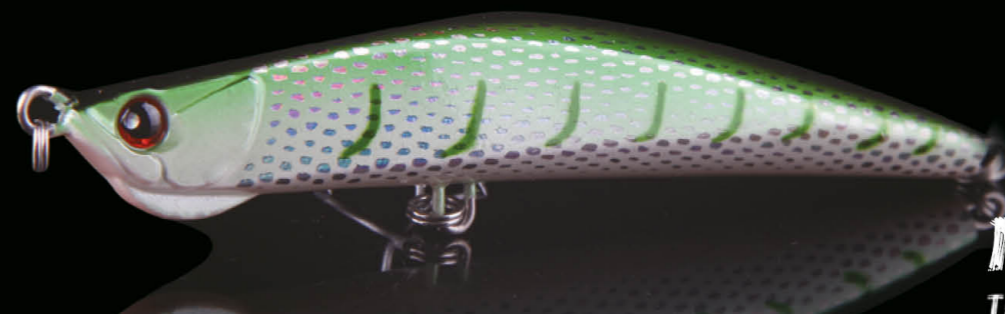

NBL 9193

Thru-Wire Construction
钢丝连体设计

ITEM	LENGTH	WEIGHT	DEPTH
NBL 9193	120mm	33g	全泳层 Variable sinking

1. 独特的头部设计，头部下方凸起，泳姿更风骚。
2. 3D仿真鱼眼，表面的镭射鱼鳞纹，能全角度反射外来光源，诱鱼效果极佳。
3. 内部由铅块打造，增加鱼身重量，下沉速度快，拉力超强。
4. 兼具铁板和铅笔两者性能。
5. 搭载VMC或者日本三浦真三锚钩，锋利坚固。

1. Unique head design, with a bulge under the head, make the swimming action more vivid and lifelike.
2. 3D eyes, the latest painting, vertical laser fish scales on surface, reflecting outer light from all sides, attract more fish.
3. Interior lead block increases the weight of the lure, makes the sinking speed quickly, strong tension.
4. The combination of lead jig and pencil bait, more suitable for attacking fish in complex environment.
5. Sharp and strong VMC (Japanese SUGIURA Hook) treble hooks.