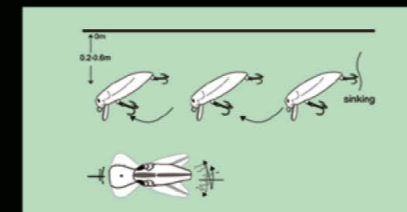

NBL 9158

1. 根据昆虫设计的仿生饵。
2. 落水 and 抽动时, 模仿昆虫落水 and 挣扎的姿态, 起到诱鱼效果。
3. 搭载VMC或者日本三浦真三锚钩。

1. Sinking bionic lure, designed by actual insect.
2. Imitate insect falling water and struggling action, attract fish effectively.
3. Armed with VMC (Japanese SUGIURA Hook) treble hook.

ITEM	LENGTH	WEIGHT	DEPTH
NBL 9158	37mm	2g	沉水 Sinking 0.2-0.6m