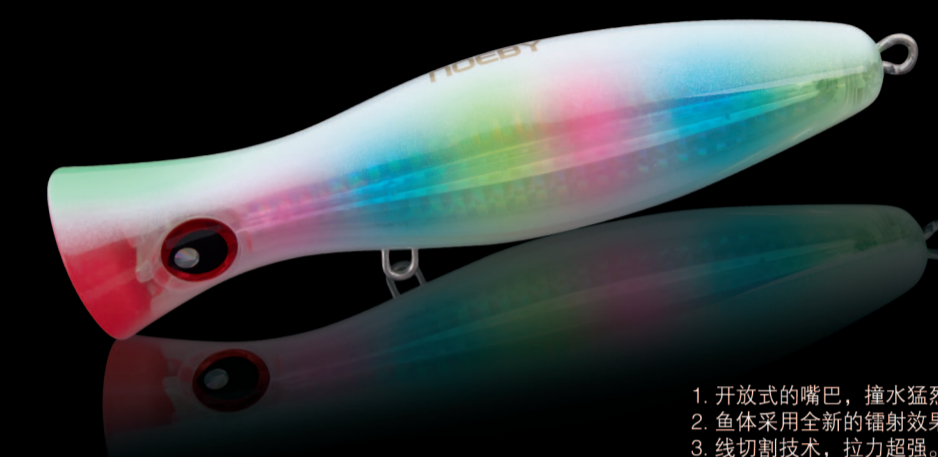

NBL 9439

1. 3D仿真鱼眼, 颜色明亮, 高质量的ABS材质, 坚固耐用。
2. 旋转360度8字环设计, 控鱼更加灵活。
3. 鱼体内有多个钢珠, 可稳定泳姿, 有序的出水孔拖动时发出声响, 能更好的激起路亚鱼种的攻击欲望。

ITEM	LENGTH	WEIGHT	DEPTH
NBL 9439	130mm	50g	水面 Top Water