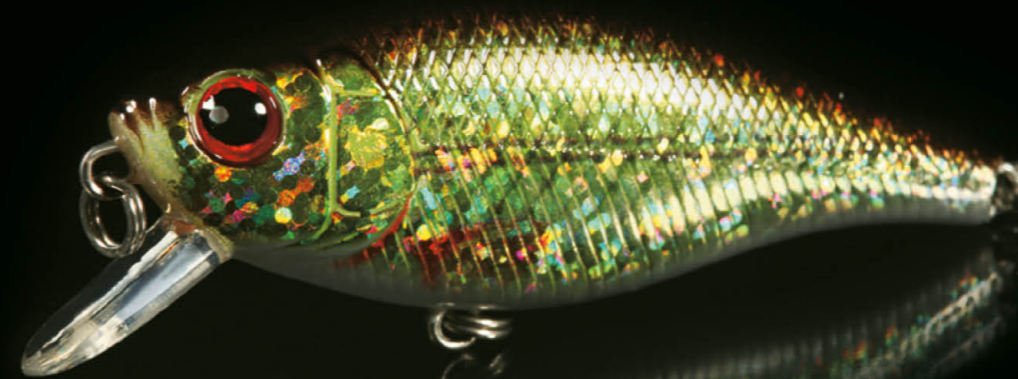

NBL 9153

Three-Wire Construction
钢丝连体设计

1. 采用特级ABS材质制作，坚固结实。
2. 内部重心转移钢珠，滑动轨道长，使抛投距离更远。
3. 配备VMC或者日本三浦真三锚钩。

ITEM	LENGTH	WEIGHT	DEPTH
NBL 9153	120mm	19g	浮水 Floating 0-1m

1. Made of high level ABS plastic, solid and strong.
2. The internal shift ball has a long slide gallery, enhance casting distance.
3. Armed with VMC (Japanese SUGIURA Hook) treble hook.

NBL 9166

1. 整体采用圆润流线型扁身设计，更具摇曳泳姿。
2. 表面的鱼鳞纹镭射，能全角度反射外来光，诱惑力强。
3. 特殊的设计适合精准抛投，可以准确到达目标区域。
4. 配备VMC或者日本三浦真三锚钩。

ITEM	LENGTH	WEIGHT	DEPTH
NBL 9166	60mm	6.5g	浮水 Floating 0-1.8m

1. Plump streamline plat body shows more vibrating action.
2. The fish holographic scale can reflect external light from all sides, temptation is strong.
3. Special design for precise casting, make it to drop anywhere you want.
4. Armed with VMC (Japanese SUGIURA Hook) treble hook.