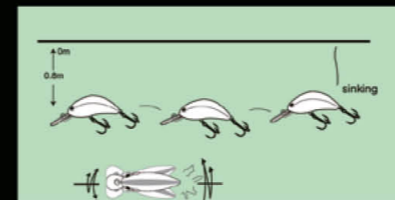

1. 夸张的泳姿，逼真的鱼体，诱鱼效果极佳。
2. 内有重心转移钢珠，抛投距离远。
3. 搭载VMC或者日本三浦真三锚钩。

1. Incredible action and realistic 3D scales, more attractive to fish.
2. Inner weight shift steel balls lead long casting distance.
3. Armed with VMC (Japanese SUGIURA Hook) treble hook.

ITEM	LENGTH	WEIGHT	DEPTH
NBL 9101	40mm	3.5g	沉水 Sinking 0-0.8m

NBL 9111