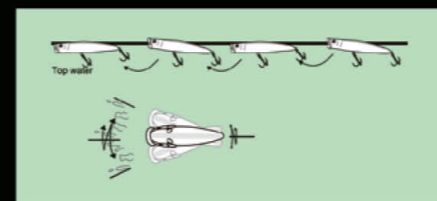

NS001 NS002 NS003 NS004 NS005 NS006 NS007 NS008