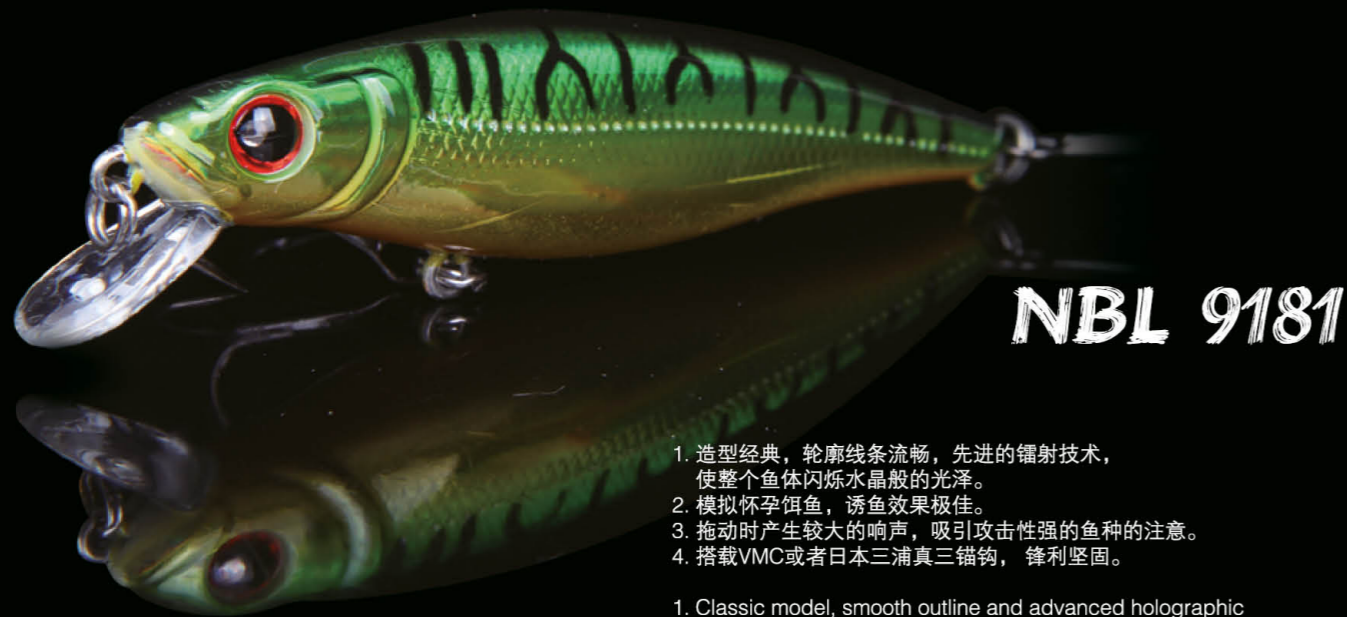

NBL 9181

1. 造型经典，轮廓线条流畅，先进的镭射技术，使整个鱼体闪烁水晶般的光泽。
2. 模拟怀孕鱼，诱鱼效果极佳。
3. 拖动时产生较大的响声，吸引攻击性强的鱼种的注意。
4. 搭载VMC或者日本三浦真三锚钩，锋利坚固。

1. Classic model, smooth outline and advanced holographic technology make the fish sparkling crystal light.
2. Stimulate pregnant fish, excellent fish effect.
3. Rattling while being dragged, attract the fish's attention strongly.
4. Sharp and strong VMC (Japanese SUGIURA Hook) treble hooks.

ITEM	LENGTH	WEIGHT	DEPTH
NBL 9181	80mm	9.3g	浮水 Floating 0-0.8m