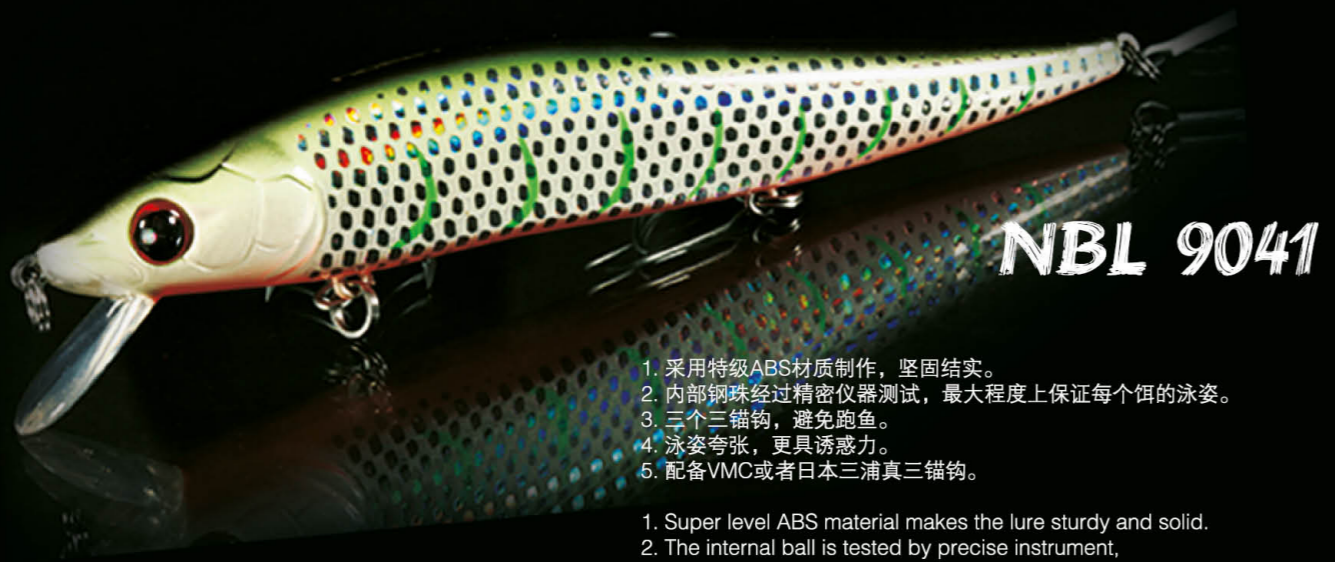

1. Tongue and body are integrated, inner weight shift steel ball avoid spinning in the water, achieve super far casting distance.
2. Scientific structure design supplies sufficient floatage, improves the stability in swimming, and shows the best status in water.
3. Attractive to the fish on the surface, reduce hanging bottom.
4. Armed with VMC (Japanese SUGIURA Hook) treble hook.

NBL 9015

1. 特别的悬浮饵，可以潜水至深水层。
2. 鱼体内重心转移钢珠设计，抛投时重心转移到尾部，空中姿势稳定流畅，有效避免饵在空中打转，提升抛投距离。
3. 拖动时会发出诱鱼声响，强烈吸引鱼的注意。
4. 配备VMC或者日本三浦真三锚钩。

ITEM	LENGTH	WEIGHT	DEPTH
NBL 9015	80mm	9g	悬浮 Suspending 0-1m

1. Unique suspending lure, dive to deeper water.
2. Inner weight shift steel ball equipped, the weight shift to the tail in casting. The stable and smooth pose avoid spinning in the air and enhance casting distance.
3. Rattling while being dragged, attracting the fish's attention strongly.
4. Armed with VMC (Japanese SUGIURA Hook) treble hook.

NBL 9041

1. 采用特级ABS材质制作，坚固结实。
2. 内部钢珠经过精密仪器测试，最大程度上保证每个饵的泳姿。
3. 泳姿夸张，更具诱惑力。
4. 配备VMC或者日本三浦真三锚钩。

ITEM	LENGTH	WEIGHT	DEPTH
NBL 9041	80mm	5.5g	浮水 Floating 0-1m
NBL 9041	100mm	11g	浮水 Floating 0-1.2m

1. Super level ABS material makes the lure sturdy and solid.
2. The internal ball is tested by precise instrument, ensures the lure's action.
3. Exaggerated action in water, more attractive to fish.
4. Armed with VMC (Japanese SUGIURA Hook) treble hook.

NBL 9041

1. 采用特级ABS材质制作，坚固结实。
2. 内部钢珠经过精密仪器测试，最大程度保证每个饵的泳姿。
3. 三个三锚钩，避免跑鱼。
4. 泳姿夸张，更具诱惑力。
5. 配备VMC或者日本三浦真三锚钩。

1. Super level ABS material makes the lure sturdy and solid.
2. The internal ball is tested by precise instrument, ensures the lure action.
3. Armed with 3 pcs treble hooks, avoid fish's running away.
4. Exaggerated action in water, more attractive to fish.
5. Armed with VMC (Japanese SUGIURA Hook) treble hook.