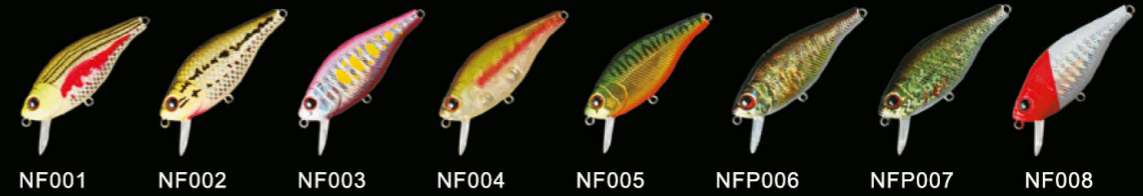

1. Wiggly gesture, big tongue can reach to deep water at dragging, especially for sea water trolling fishing.
2. Keep perfect action even in high speed, not easy to deviate, showing the best action in speed 15 sea miles/hour.
3. Inner laser effect, transparent frame, long lasting light reflection.
4. Stainless steel wire cross body, strong and powerful.
5. Armed with 3X strengthen VMC treble hook.

ITEM	LENGTH	WEIGHT	DEPTH
NBL 9142	150mm	23g	浮水 Floating 0-1.5m

NBL 9145

1. 造型经典，轮廓线条流畅，先进的镭射技术，使整个鱼体闪烁水晶般的光泽，诱鱼效果极佳。
2. 配备VMC或者日本三浦真三锚钩。

ITEM	LENGTH	WEIGHT	DEPTH
NBL 9145	78mm	12.5g	沉水 Sinking 0-1m

1. Delivers a deadly shad profile with the added attraction of a loud rattle that drives bass crazy.
2. Armed with VMC (Japanese SUGIURA Hook) treble hook.

NBL 9153

Three-Wire Construction
钢丝连体设计

1. 采用特级ABS材质制作，坚固结实。
2. 内部重心转移钢珠，滑动轨道长，使抛投距离更远。
3. 配备VMC或者日本三浦真三锚钩。

ITEM	LENGTH	WEIGHT	DEPTH
NBL 9153	120mm	19g	浮水 Floating 0-1m

1. Made of high level ABS plastic, solid and strong.
2. The internal shift ball has a long slide gallery, enhance casting distance.
3. Armed with VMC (Japanese SUGIURA Hook) treble hook.

NBL 9166

1. 整体采用圆润流线型扁身设计，更具摇曳泳姿。
2. 表面的鱼鳞纹镭射，能全角度反射外来光，诱惑力强。
3. 特殊的设计适合精准抛投，可以准确到达目标区域。
4. 配备VMC或者日本三浦真三锚钩。

ITEM	LENGTH	WEIGHT	DEPTH
NBL 9166	60mm	6.5g	浮水 Floating 0-1.8m

1. Plump streamline plat body shows more vibrating action.
2. The fish holographic scale can reflect external light from all sides, temptation is strong.
3. Special design for precise casting, make it to drop anywhere you want.
4. Armed with VMC (Japanese SUGIURA Hook) treble hook.