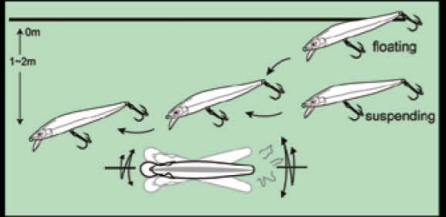

1. Tongue and body are integrated, inner weight shift steel ball avoid spinning in the water, achieve super far casting distance.
2. Scientific structure design supplies sufficient floatage, improves the stability in swimming, and shows the best status in water.
3. Attractive to the fish on the surface, reduce hanging bottom.
4. Armed with VMC (Japanese SUGIURA Hook) treble hook.

NBL 9041

1. 采用特级ABS材质制作，坚固结实。
2. 内部钢珠经过精密仪器测试，最大程度上保证每个饵的泳姿。
3. 泳姿夸张，更具诱惑力。
4. 配备VMC或者日本三浦真三锚钩。

ITEM	LENGTH	WEIGHT	DEPTH
NBL 9041	80mm	5.5g	浮水 Floating 0-1m
NBL 9041	100mm	11g	浮水 Floating 0-1.2m

1. Super level ABS material makes the lure sturdy and solid.
2. The internal ball is tested by precise instrument, ensures the lure's action.
3. Exaggerated action in water, more attractive to fish.
4. Armed with VMC (Japanese SUGIURA Hook) treble hook.

NBL 9041

1. 采用特级ABS材质制作，坚固结实。
2. 内部钢珠经过精密仪器测试，最大程度保证每个饵的泳姿。
3. 三个三锚钩，避免跑鱼。
4. 泳姿夸张，更具诱惑力。
5. 配备VMC或者日本三浦真三锚钩。

1. Super level ABS material makes the lure sturdy and solid.
2. The internal ball is tested by precise instrument, ensures the lure action.
3. Armed with 3 pcs treble hooks, avoid fish's running away.
4. Exaggerated action in water, more attractive to fish.
5. Armed with VMC (Japanese SUGIURA Hook) treble hook.

ITEM	LENGTH	WEIGHT	DEPTH
NBL 9041	125mm	23g	浮水 Floating 0-2m

NBL 9049

1. 身径细长，配备三枚VMC或者日本三浦真三锚钩，从任何角度攻击，都会刺入鱼体。
2. 内置重心转移滑动铅块，使抛投距离更远，稳定性更强。
3. 小幅度摆动泳姿，适合胆小的鱼。

1. Slender body, armed with 3 pcs VMC (Japanese SUGIURA Hook) treble hooks, avoid fish running away.
2. Inner weight slide lead lump, achieve longer casting distance and stable gesture.
3. Slight gesture, designed for timid fish.