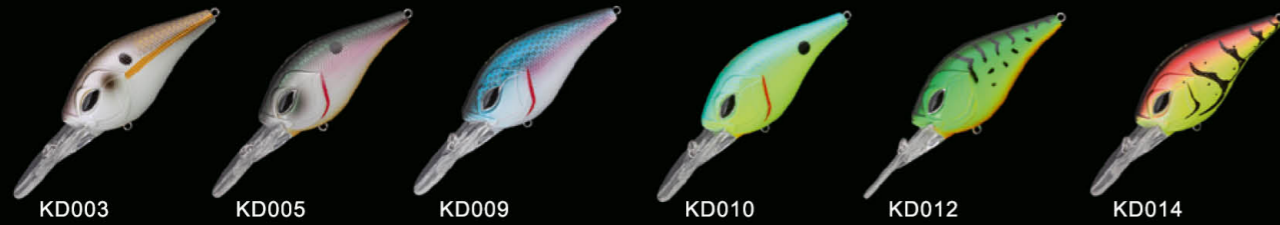

ITEM	LENGTH	WEIGHT	DEPTH
NBL 9482	80mm	30.5g	浮水 Floating 4-6m

NBL 9483

1. 经典小胖子造型, 3D眼睛, 和其他小胖子相比具有下潜迅速特点。
2. 广泛应用于各种淡水水域。
3. 配备VMC或者日本三浦真三锚钩。

1. Class crank profile, 3D eyes, diving faster more effective compared with other crankbaits.
2. Widely used in freshwater fishing.
3. Armed with VMC (Japanese SUGIURA Hook) treble hooks.

ITEM	LENGTH	WEIGHT	DEPTH
NBL 9483	70mm	21.5g	浮水 Floating 2-2.5m

NBL 9489

1. 经典小胖子造型, 3D眼睛。
2. 采用特级ABS材质打造, 坚固结实不漏水。
3. 配备VMC或者日本三浦真三锚钩。

1. Mini crank profile, lifelike 3D eyes
2. Super ABS material makes it strong and solid.
3. Sharp and strong VMC (Japanese SUGIURA Hook) treble hooks.