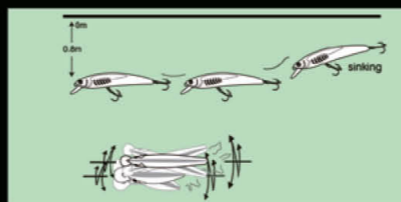

NBL 9091

1. 多节米诺造型，先进的衔接流畅设计。
2. 特殊舌板，泳姿夸张。
3. 全新的3D大眼睛，先进的镭射技术，使整个米诺闪烁水晶般的光泽，诱鱼效果极佳。
4. 配备VMC或者日本三浦真三锚钩。

ITEM	LENGTH	WEIGHT	DEPTH
NBL 9091	120mm	16g	浮水 Floating 0-1.5m
NBL 9091	160mm	32g	浮水 Floating 0-2.0m

1. Jointed minnow, advanced smoothly cohesion design.
2. Special tongue, show exaggerated gesture in water.
3. It can be found easily by predatory fish.
4. Armed with strengthen VMC (Japanese SUGIURA Hook) treble hook.

NBL 9106

1. 鱼身侧面的滤水孔产生生动水波。
2. 左右移动的幅度大，内部的钢珠发出诱鱼声响。
3. 配备VMC或者日本三浦真三锚钩。

ITEM	LENGTH	WEIGHT	DEPTH
NBL 9106	80mm	7g	悬浮 Suspending 0-0.8m

1. The gallery on body creates vivid spray when dragging.
2. Large range for left and right moving, inner steel ball make attractive voice, showing wild action, suitable for various water condition.
3. Armed with VMC (Japanese SUGIURA Hook) treble hook.