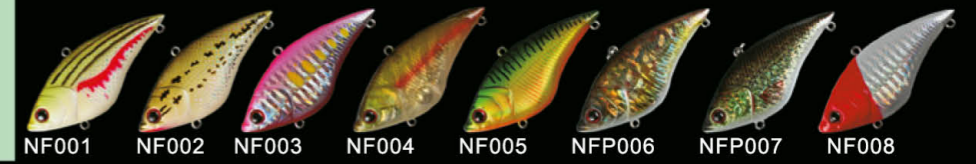

NBL 9105

1. 鱼身侧面的滤水孔产生生动水波。
2. 内置钢珠发声装置，拖动时发出沙沙的响声。
3. 适宜突然收线等变化来创造中鱼的时机。
4. 整个身体的抗撞击能力强，同时搏击大物更出色。
5. 配备VMC或者日本三浦真三锚钩。

1. The gallery on body creates vivid spray when dragging.
2. Inner steel ball sound generating mechanism, make a murmurous voice when dragging.
3. Suddenly withdrawing can create nice catching fish opportunity.
4. Whole body has more strong impact resistance, can fight with extreme big fish.
5. Armed with VMC (Japanese SUGIURA Hook) treble hook.

ITEM	LENGTH	WEIGHT	DEPTH
NBL 9105	75mm	18g	全泳层 Variable sinking