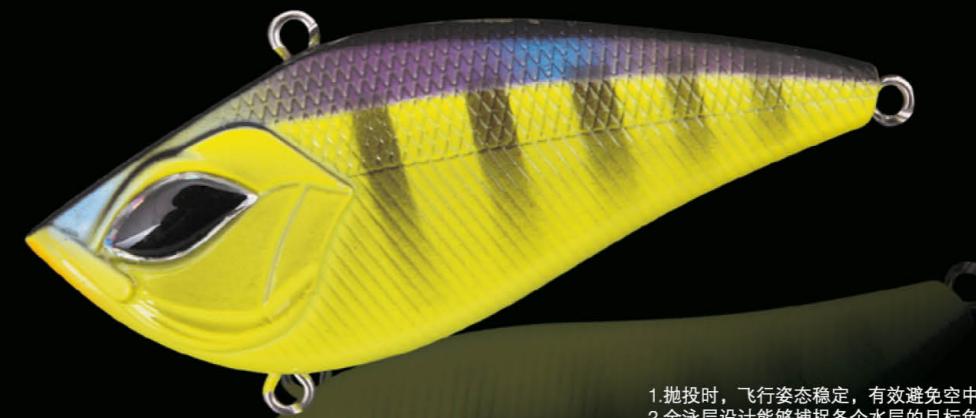

NBL 9449

1. 修长的鱼体与夸张的背鳍设计，利于远投和快速抽动，形体更逼真，泳姿更完美。
2. 3D鱼眼设计，镭射效果鱼纹，先进的发声设计，强烈吸引鱼的注意。
3. 采用特级ABS材质制作，坚固结实。
4. 搭载VMC或者日本三浦真三锚钩，锋利坚固。

1. Slim body and special back fin feature long distance casting, perfect action by fast retrieve.
2. 3D eyes, laser effect fish scale, sound generating mechanism, attract fish attention strongly.
3. Super level ABS material makes it strong and solid, contribute to long life service.
4. Sharp and strong VMC (Japanese SUGIURA Hook) treble hooks.

ITEM	LENGTH	WEIGHT	DEPTH
NBL 9449	90mm	30g	全泳层 Variable sinking

NBL 9484

1. 抛投时，飞行姿态稳定，有效避免空中打转，提升了抛投距离。
2. 全泳层设计能够捕捉各个水层的目标鱼种。
3. 内置钢珠在拖动时发出响声，引起目标鱼种的注意。
4. 配备VMC或者日本三浦真三锚钩。

1. Stable and smooth pose avoid spinning in the air and enhance the casting distance.
2. Variable sinking action makes it possible to catch different target fish.
3. Inner steel ball rattles attract target fish attention when dragging.
4. Armed with VMC (Japanese SUGIURA Hook) treble hooks.

ITEM	LENGTH	WEIGHT	DEPTH
NBL 9484	70mm	17.5g	沉水 Sinking