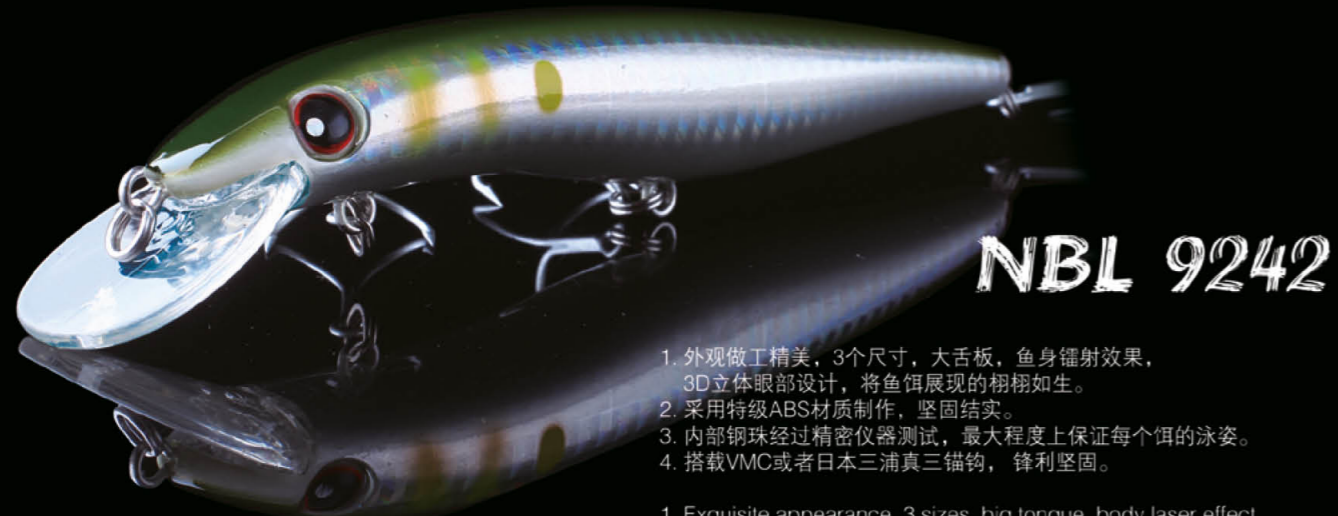

NBL 9242

1. 外观做工精美，3个尺寸，大舌板，鱼身镭射效果，3D立体眼部设计，将鱼饵展现的栩栩如生。
2. 采用特级ABS材质制作，坚固结实。
3. 内部钢珠经过精密仪器测试，最大程度上保证每个饵的泳姿。
4. 搭载VMC或者日本三浦真三锚钩，锋利坚固。

ITEM	LENGTH	WEIGHT	DEPTH
NBL 9242	85mm	7g	浮水 Floating 0.6-1.5m
NBL 9242	100mm	10.5g	浮水 Floating 0.8-1.8m
NBL 9242	125mm	19g	浮水 Floating 1.5-2.8m

1. Exquisite appearance, 3 sizes, big tongue, body laser effect and 3D stereo eyes, making the lure vivid, like a real fish.
2. Made of super level ABS material, strong and solid, contribute to long life service.
3. The internal ball is tested by precise instrument, ensure the perfect swimming action, arouse big fish attention.
4. Sharp and strong VMC (Japanese SUGIURA Hook) treble hooks.