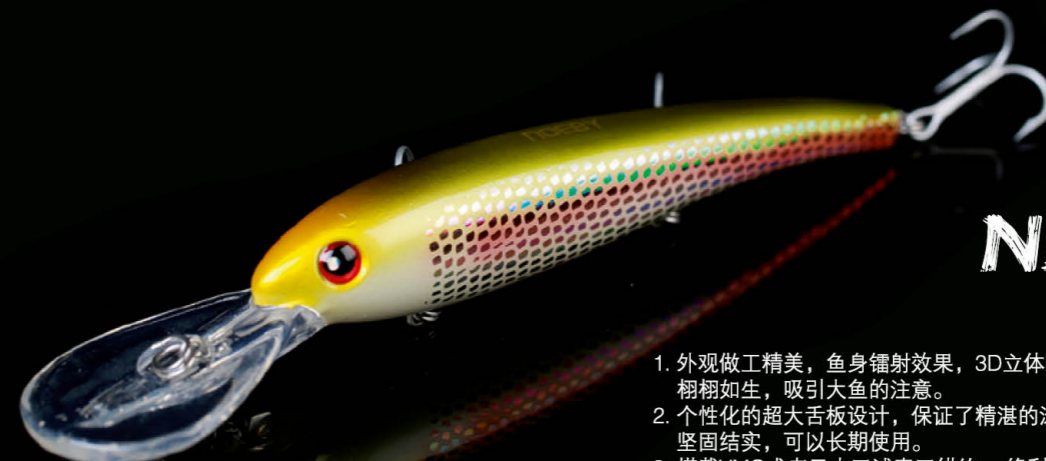

NBL 9239

1. 外观做工精美, 鱼身镭射效果, 3D立体眼部设计, 将鱼饵展现的栩栩如生, 吸引大鱼的注意。
2. 个性化的超大舌板设计, 保证了精湛的泳姿, 采用特级ABS材质制作, 坚固结实, 可以长期使用。
3. 搭载VMC或者日本三浦真三锚钩, 锋利坚固。

1. Exquisite appearance, body laser effect and 3D stereo eyes, making the lure vivid, arouse big fish attention.
2. Special super big tongue ensure the perfect swimming action, made of super level ABS material, strong and solid, contribute to long life service.
3. Sharp and strong VMC (Japanese SUGIURA Hook) treble hooks.

ITEM	LENGTH	WEIGHT	DEPTH
NBL 9239	120mm	20.5g	浮水 Floating 3.6-4.5m