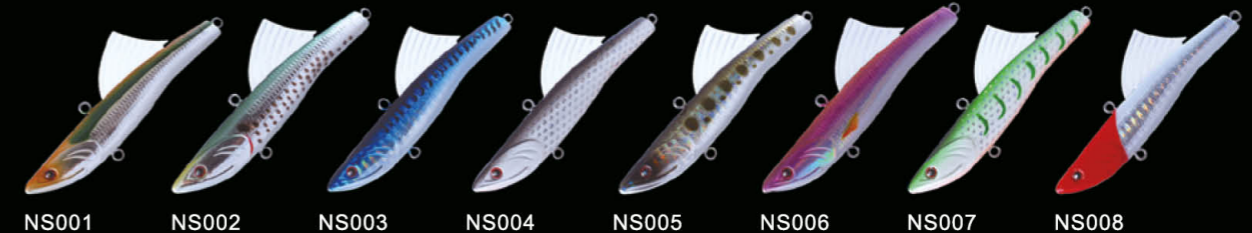

NBL 9445

1. VIB下沉型路亚饵，逼真的虾形设计使泳姿更加完美。
2. 拖动时左右摆动，沙沙作响，诱惑力十足。
3. 采用特级ABS材质制作，坚固结实耐用。
4. 搭载VMC或者日本三浦真三锚钩，锋利坚固。

1. Sinking VIB lure, vivid prawn shape makes the swimming action much more perfect.
2. Vibrating and rattling when dragging, strong temptation.
3. Super level ABS material makes it strong and solid, contribute to long life service.
4. Sharp and strong VMC (Japanese SUGIURA Hook) treble hooks.

ITEM	LENGTH	WEIGHT	DEPTH
NBL 9445	70mm	21.5g	全泳层 Variable sinking

NBL 9449

1. 修长的鱼体与夸张的背鳍设计，利于远投和快速抽动，形体更逼真，泳姿更完美。
2. 3D鱼眼设计，镭射效果鱼纹，先进的发声设计，强烈吸引鱼的注意。
3. 采用特级ABS材质制作，坚固结实。
4. 搭载VMC或者日本三浦真三锚钩，锋利坚固。

1. Slim body and special back fin feature long distance casting, perfect action by fast retrieve.
2. 3D eyes, laser effect fish scale, sound generating mechanism, attract fish attention strongly.
3. Super level ABS material makes it strong and solid, contribute to long life service.
4. Sharp and strong VMC (Japanese SUGIURA Hook) treble hooks.

ITEM	LENGTH	WEIGHT	DEPTH
NBL 9449	90mm	30g	全泳层 Variable sinking

NBL 9484

1. 抛投时，飞行姿态稳定，有效避免空中打转，提升了抛投距离。
2. 全泳层设计能够捕捉各个水层的目标鱼种。
3. 内置钢珠在拖动时发出响声，引起目标鱼种的注意。
4. 配备VMC或者日本三浦真三锚钩。

1. Stable and smooth pose avoid spinning in the air and enhance the casting distance.
2. Variable sinking action makes it possible to catch different target fish.
3. Inner steel ball rattles attract target fish attention when dragging.
4. Armed with VMC (Japanese SUGIURA Hook) treble hooks.