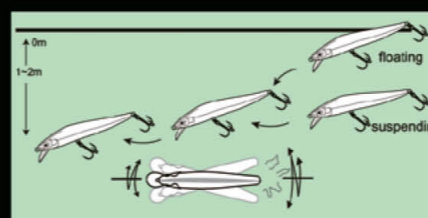

NBL 9029

1. 唇身一体，内部重心转移钢珠，有效避免在空中打转，使抛投距离更远。
2. 科学整体结构设计提供了足够的潜浮稳定性，提高饵在游动时的稳定度，让饵在水中展现最好的动态。
3. 对表层鱼种吸引力强，有效减少挂底。
4. 配备VMC或者日本三浦真三锚钩。

ITEM	LENGTH	WEIGHT	DEPTH
NBL 9029	120mm	16g	浮水 Floating 0-0.9m
NBL 9029	150mm	24g	浮水 Floating 0-1.2m

1. Tongue and body are integrated, inner weight shift steel ball avoid spinning in the water, achieve super far casting distance.
2. Scientific structure design supplies sufficient floatage, improves the stability in swimming, and shows the best status in water.
3. Attractive to the fish on the surface, reduce hanging bottom.
4. Armed with VMC (Japanese SUGIURA Hook) treble hook.

NBL 9015

1. 特别的悬浮饵，可以潜水至深水层。
2. 鱼体内重心转移钢珠设计，抛投时重心转移到尾部，空中姿势稳定流畅，有效避免饵在空中打转，提升抛投距离。
3. 拖动时会发出诱鱼声响，强烈吸引鱼的注意。
4. 配备VMC或者日本三浦真三锚钩。

ITEM	LENGTH	WEIGHT	DEPTH
NBL 9015	80mm	9g	悬浮 Suspending 0-1m

1. Unique suspending lure, dive to deeper water.
2. Inner weight shift steel ball equipped, the weight shift to the tail in casting. The stable and smooth pose avoid spinning in the air and enhance casting distance.
3. Rattling while being dragged, attracting the fish's attention strongly.
4. Armed with VMC (Japanese SUGIURA Hook) treble hook.

NBL 9041

1. 采用特级ABS材质制作，坚固结实。
2. 内部钢珠经过精密仪器测试，最大程度上保证每个饵的泳姿。
3. 泳姿夸张，更具诱惑力。
4. 配备VMC或者日本三浦真三锚钩。

ITEM	LENGTH	WEIGHT	DEPTH
NBL 9041	80mm	5.5g	浮水 Floating 0-1m
NBL 9041	100mm	11g	浮水 Floating 0-1.2m

1. Super level ABS material makes the lure sturdy and solid.
2. The internal ball is tested by precise instrument, ensures the lure's action.
3. Exaggerated action in water, more attractive to fish.
4. Armed with VMC (Japanese SUGIURA Hook) treble hook.