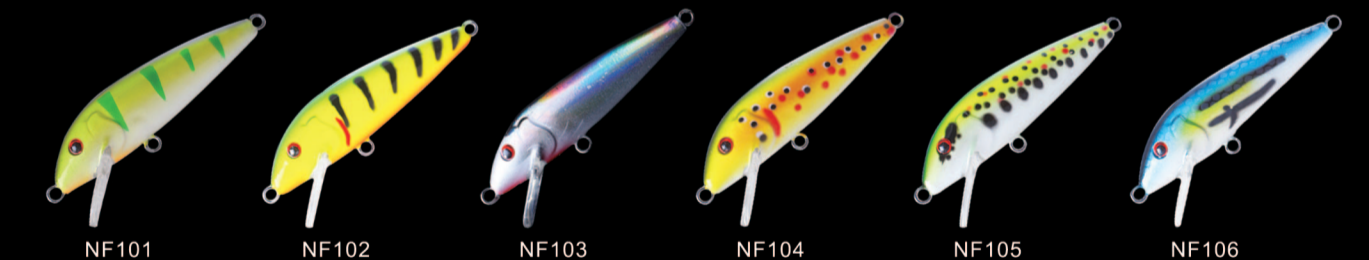

NBL 9429

ITEM	LENGTH	WEIGHT	DEPTH
NBL 9429	50mm	3.3g	浮水 Floating 0-1m

1. 经典米诺造型, 3D仿真鱼眼, 明亮的颜色, 泳姿栩栩如生。
2. 采用特级ABS材质制作, 坚固结实耐用。
3. 独特的声音吸引远方的鱼。
4. 手工调试和漏水检查, 确保每个路亚饵有效生动的泳姿效果。
5. 搭载BKK或者日本三浦真三锚钩, 锋利坚固。