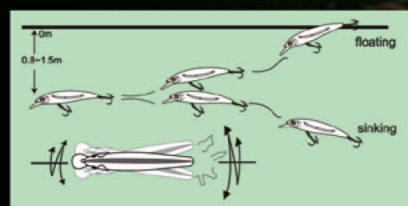

NOEBY Fishing Tackle Co., Ltd. NOEBY brand was found in
 2013, specialized in fishing lure, spinning rod, saltwater rod, fishing reel, fishing line, fishing
 tools, fishing bags and other fishing equipment. Owing more than 20 patented technology,
 we registered NOEBY brand in China, Japan, EU, USA, Canada and Australia, Russia and
 Brazil, NOEBY is equipped with professional R & D design team. We keep excelsior attitude
 from production to marketing service. In the meantime, we insist practice and innovation,
 recruit numbers of senior designers and professional anglers from Europe, USA, Canada,
 Japan and Australia doing frontier product R&D and testing, repeating discussion and
 modification bring successfully product renewal. Making fishing easier is our goal, NOEBY
 serve anglers from all over the world by excellent product quality and advanced
 technology.

NBL 9006

1. 自主研发款式，泳姿完美。
2. 淡水海水通用。
3. 内镭射，持久反射光。
4. 配备VMC或者日本三浦真三锚钩。

ITEM	LENGTH	WEIGHT	DEPTH
NBL 9006	100mm	13.6g	浮水 Floating 0-1.2m
NBL 9006	120mm	22.0g	浮水 Floating 0-1.5m

1. Independently developed fishing lure, perfect behavior.
2. Universal lure, available both in saltwater and freshwater.
3. Inner laser effect, long lasting reflecting light.
4. Armed with VMC (Japanese SUGIURA Hook) treble hook.

NBL 9029

1. 唇身一体，内部重心转移钢珠，有效避免在空中打转，使抛投距离更远。
2. 科学整体结构设计提供了足够的潜浮稳定性，提高饵在游动时的稳定度，让饵在水中展现最好的动态。
3. 对表层鱼种吸引力强，有效减少挂底。
4. 配备VMC或者日本三浦真三锚钩。

ITEM	LENGTH	WEIGHT	DEPTH
NBL 9029	120mm	16g	浮水 Floating 0-0.9m
NBL 9029	150mm	24g	浮水 Floating 0-1.2m

1. Tongue and body are integrated, inner weight shift steel ball avoid spinning in the water, achieve super far casting distance.
2. Scientific structure design supplies sufficient floatage, improves the stability in swimming, and shows the best status in water.
3. Attractive to the fish on the surface, reduce hanging bottom.
4. Armed with VMC (Japanese SUGIURA Hook) treble hook.