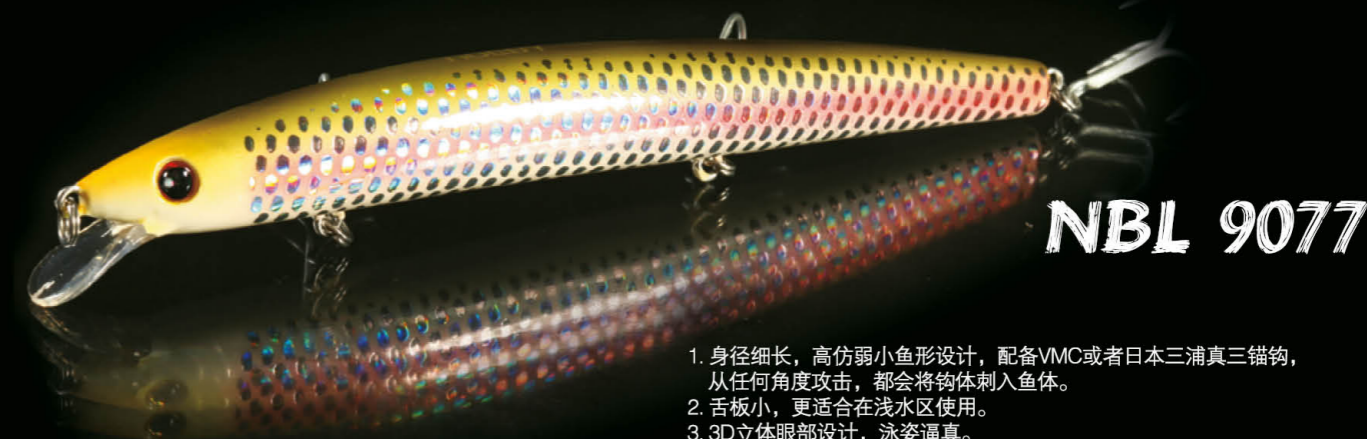

NBL 9060

Thru-Wire Construction
钢丝连体设计

1. 新型沉水米诺，可潜至钓手需要的水层。
2. 独特的背鳍使外形更为逼真。
3. 钢丝连体，抵御外界强大拉力。
4. 配备VMC或者日本三浦真三锚钩。

1. New style sinking minnow, diving to the depth that fisherman requested.
2. Unique back fin, more vivid shape.
3. Thru-Wire construction, resist outer strong tension.
4. Armed with VMC (Japanese SUGIURA Hook) treble hook.

ITEM	LENGTH	WEIGHT	DEPTH
NBL 9060	90mm	42g	沉水 Sinking 0-1.8m

NBL 9077

1. 身形细长，高仿弱小鱼形设计，配备VMC或者日本三浦真三锚钩，从任何角度攻击，都会将钩体刺入鱼体。
2. 舌板小，更适合在浅水区使用。
3. 3D立体眼部设计，泳姿逼真。
4. 内置重心转移技术，抛投距离远。

1. Equipped with 3 pcs VMC (Japanese SUGIURA Hook) treble hooks, penetrate into body any angles attacked.
2. Smaller tongue, more suitable for shallow water.
3. 3D stereo eyes design, vivid swimming action.
4. Inner weight ball in the body, achieve longer casting distance and stable gesture.

ITEM	LENGTH	WEIGHT	DEPTH
NBL 9077	130mm	13.5g	浮水 Floating 0.3-0.6m