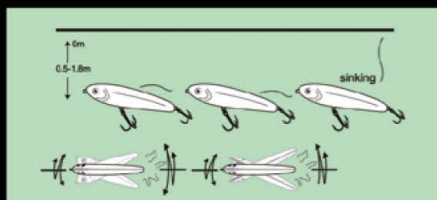

NBL 9193

Thru-Wire Construction
钢丝连体设计

ITEM	LENGTH	WEIGHT	DEPTH
NBL 9193	120mm	33g	全泳层 Variable sinking

1. 独特的头部设计，头部下方凸起，泳姿更风骚。
2. 3D仿真鱼眼，表面的镭射鱼鳞纹，能全角度反射外来光源，诱鱼效果极佳。
3. 内部由铅块打造，增加鱼身重量，下沉速度快，拉力超强。
4. 兼具铁板和铅笔两者性能。
5. 搭载VMC或者日本三浦真三锚钩，锋利坚固。

1. Unique head design, with a bulge under the head, make the swimming action more vivid and lifelike.
2. 3D eyes, the latest painting, vertical laser fish scales on surface, reflecting outer light from all sides, attract more fish.
3. Interior lead block increases the weight of the lure, makes the sinking speed quickly, strong tension.
4. The combination of lead jig and pencil bait, more suitable for attacking fish in complex environment.
5. Sharp and strong VMC (Japanese SUGIURA Hook) treble hooks.