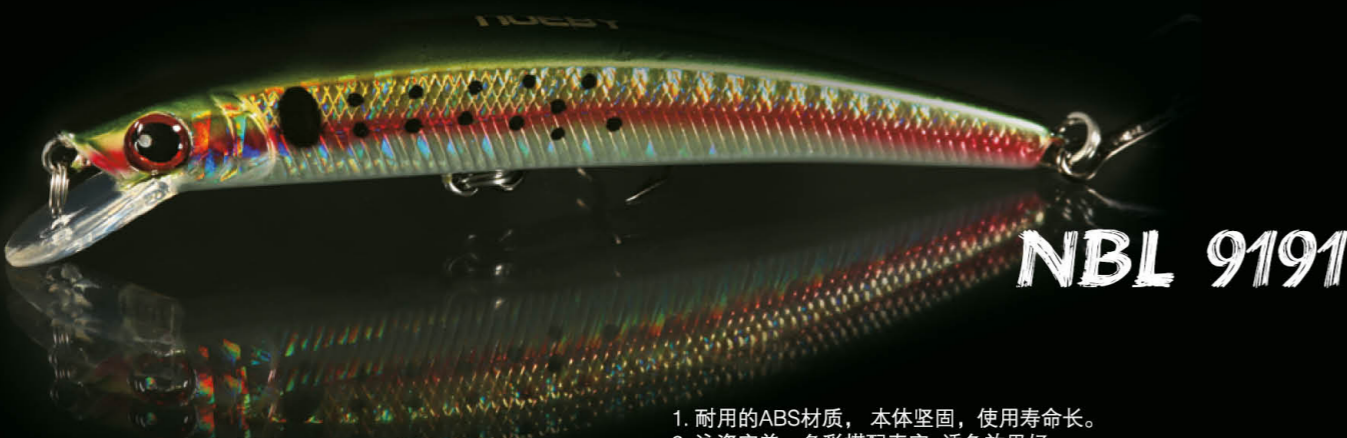

NF001 NF002 NF003 NF004 NF005 NF006 NF007 NF008

NBL 9191

1. 耐用的ABS材质，本体坚固，使用寿命长。
2. 泳姿完美，色彩搭配真实，诱鱼效果好。
3. 重心转移设计，易于抛投，同时在水中产生振动，诱惑力极强。
4. 搭载VMC或者日本三浦真三锚钩，锋利坚固。

1. Durable ABS material, strong body, contribute to long life service.
2. Vivid swimming action, the latest surface laser coating have excellent effect.
3. Weight shift design makes it easy to cast, and vibrate in the water, increase the temptation.
4. Sharp and strong VMC (Japanese SUGIURA Hook) treble hooks.

ITEM	LENGTH	WEIGHT	DEPTH
NBL 9191	50mm	2.4g	浮水 Floating 0-1.0m
NBL 9191	70mm	6g	浮水 Floating 0-1.3m
NBL 9191	90mm	8.3g	浮水 Floating 0-1.7m
NBL 9191	110mm	14g	浮水 Floating 0-2.2m