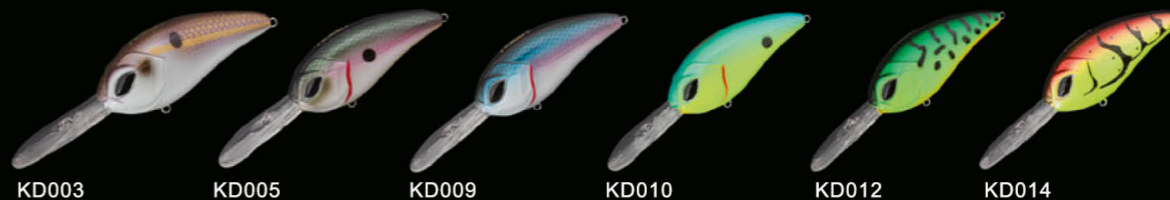

ITEM	LENGTH	WEIGHT	DEPTH
NBL 9456	60mm	12.5g	浮水 Floating 0-1.2m

NBL 9482

1. 超大舌板能够使鱼饵下潜更深，最深可达6米。
2. 采用特级ABS材质打造，坚固结实不漏水。
3. 配备VMC或者日本三浦真三锚钩。

1. Larger lip make it possible to dive to 6m, more effective compared with other crankbaits.
2. Supper ABS material makes it strong and solid.
3. Armed with VMC (Japanese SUGIURA Hook) treble hooks.

ITEM	LENGTH	WEIGHT	DEPTH
NBL 9482	80mm	30.5g	浮水 Floating 4-6m

NBL 9483

1. 经典小胖子造型, 3D眼睛, 和其他小胖子相比具有下潜迅速特点。
2. 广泛应用于各种淡水水域。
3. 配备VMC或者日本三浦真三锚钩。

1. Class crank profile, 3D eyes, diving faster more effective compared with other crankbaits.
2. Widely used in freshwater fishing.
3. Armed with VMC (Japanese SUGIURA Hook) treble hooks.