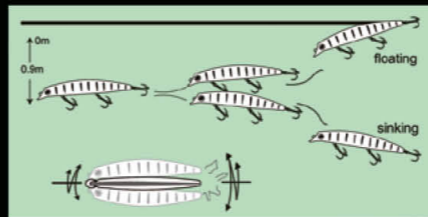

NBL 9006

1. 自主研发款式，泳姿完美。
2. 淡水海水通用。
3. 内镭射，持久反射光。
4. 配备VMC或者日本三浦真三锚钩。

ITEM	LENGTH	WEIGHT	DEPTH
NBL 9006	100mm	13.6g	浮水 Floating 0-1.2m
NBL 9006	120mm	22.0g	浮水 Floating 0-1.5m

1. Independently developed fishing lure, perfect behavior.
2. Universal lure, available both in saltwater and freshwater.
3. Inner laser effect, long lasting reflecting light.
4. Armed with VMC (Japanese SUGIURA Hook) treble hook.

NBL 9029

1. 唇身一体，内部重心转移钢珠，有效避免在空中打转，使抛投距离更远。
2. 科学整体结构设计提供了足够的潜浮稳定性，提高饵在游动时的稳定度，让饵在水中展现最好的动态。
3. 对表层鱼种吸引力强，有效减少挂底。
4. 配备VMC或者日本三浦真三锚钩。

ITEM	LENGTH	WEIGHT	DEPTH
NBL 9029	120mm	16g	浮水 Floating 0-0.9m
NBL 9029	150mm	24g	浮水 Floating 0-1.2m

1. Tongue and body are integrated, inner weight shift steel ball avoid spinning in the water, achieve super far casting distance.
2. Scientific structure design supplies sufficient floatage, improves the stability in swimming, and shows the best status in water.
3. Attractive to the fish on the surface, reduce hanging bottom.
4. Armed with VMC (Japanese SUGIURA Hook) treble hook.