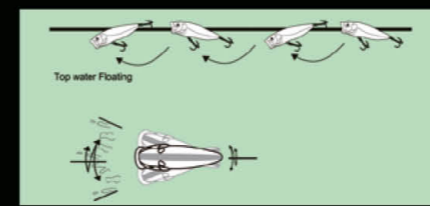

MINNOW 米诺
VIB VIB
CRANK 胖子
TROUT 马口
PENCIL 铅笔
POPPER 波爬
LEAD JIG 铁板饵
SOFT LURE 软饵
FISHING ROD 鱼竿
FISHING REEL 渔轮
FISHING BAG 路亚包
FISHING TOOLS 工具
FISHING LINE 鱼线
APPAREL 钓鱼服
TERMINAL TACKLES 配件

MINNOW 米诺
VIB VIB
CRANK 胖子
TROUT 马口
PENCIL 铅笔
POPPER 波爬
LEAD JIG 铁板饵
SOFT LURE 软饵
FISHING ROD 鱼竿
FISHING REEL 渔轮
FISHING BAG 路亚包
FISHING TOOLS 工具
FISHING LINE 鱼线
APPAREL 钓鱼服
TERMINAL TACKLES 配件