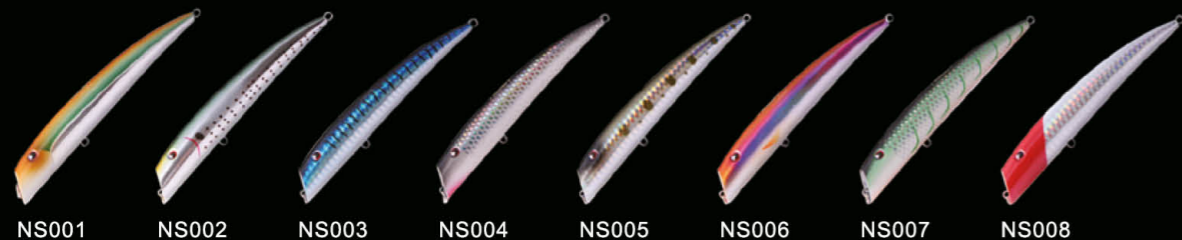

ITEM	LENGTH	WEIGHT	DEPTH
NBL 9136	65mm	4.6g	浮水 Floating 0-0.5m

NBL 9142

1. 细长流线型设计，利于远投，与饵鱼极为相像。
2. 精确的舌板位置及大小的设计，确保最佳泳姿，诱惑力强。
3. 配备VMC或者日本三浦真三锚钩。

1. Vimeous streamline style, suitable for long casting, highly similar to real fish.
2. Accurate tongue position and size ensure the best swimming action, generating brilliant temptation.
3. Armed with VMC (Japanese SUGIURA Hook) treble hook.

ITEM	LENGTH	WEIGHT	DEPTH
NBL 9142	150mm	23g	浮水 Floating 0-1.5m

NBL 9145

1. 造型经典，轮廓线条流畅，先进的镭射技术，使整个鱼体闪烁水晶般的光泽，诱鱼效果极佳。
2. 配备VMC或者日本三浦真三锚钩。

ITEM	LENGTH	WEIGHT	DEPTH
NBL 9145	78mm	12.5g	沉水 Sinking 0-1m

1. Delivers a deadly shad profile with the added attraction of a loud rattle that drives bass crazy.
2. Armed with VMC (Japanese SUGIURA Hook) treble hook.

NBL 9153

Three-Wire Construction
钢丝连体设计

1. 采用特级ABS材质制作，坚固结实。
2. 内部重心转移钢珠，滑动轨道长，使抛投距离更远。
3. 配备VMC或者日本三浦真三锚钩。

ITEM	LENGTH	WEIGHT	DEPTH
NBL 9153	120mm	19g	浮水 Floating 0-1m

1. Made of high level ABS plastic, solid and strong.
2. The internal shift ball has a long slide gallery, enhance casting distance.
3. Armed with VMC (Japanese SUGIURA Hook) treble hook.

NBL 9166

1. 整体采用圆润流线型扁身设计，更具摇曳泳姿。
2. 表面的鱼鳞纹镭射，能全角度反射外来光，诱惑力强。
3. 特殊的设计适合精准抛投，可以准确到达目标区域。
4. 配备VMC或者日本三浦真三锚钩。

ITEM	LENGTH	WEIGHT	DEPTH
NBL 9166	60mm	6.5g	浮水 Floating 0-1.8m

1. Plump streamline plat body shows more vibrating action.
2. The fish holographic scale can reflect external light from all sides, temptation is strong.
3. Special design for precise casting, make it to drop anywhere you want.
4. Armed with VMC (Japanese SUGIURA Hook) treble hook.