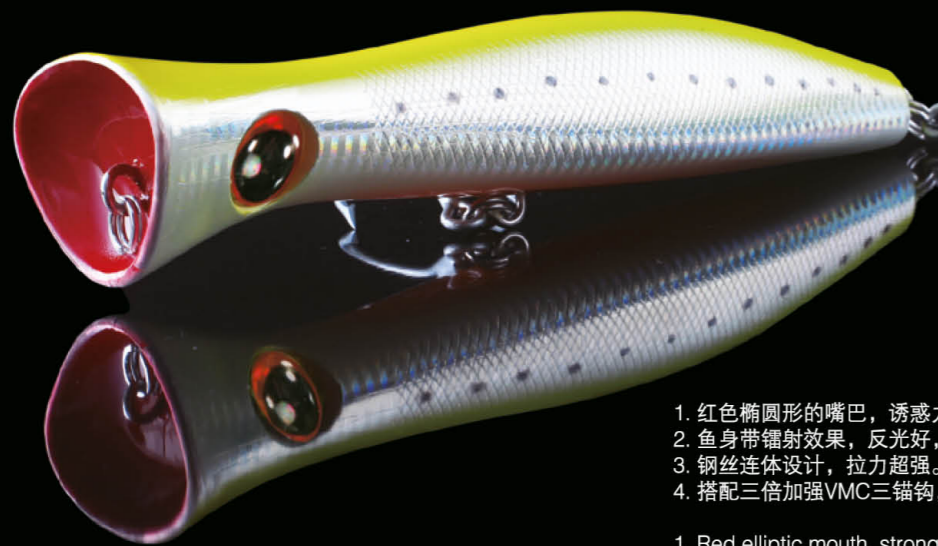

NBL 9248

Thru-Wire Construction
钢丝连体设计

1. 红色椭圆形的嘴巴，诱惑力强，撞水猛烈。
2. 鱼身带镭射效果，反光好，吸引力强。
3. 钢丝连体设计，拉力超强。
4. 搭配三倍加强VMC三锚钩，锋利坚固。

1. Red elliptic mouth, strong temptation, hit water fiercely.
2. Laser effect body, reflect light well, have strong temptation.
3. Strengthen split ring and conjoined stainless steel wire design has strong tension, target fish is GT, tuna and other big fish.
4. Equipped with 3X strengthen sharp and strong VMC treble hooks.

ITEM	LENGTH	WEIGHT	DEPTH
NBL 9248	200mm	116g	水面 Top Water

NBL 9451

1. 内置重心转移钢珠使飞行姿态更加稳定，抛投距离更远。
2. 唇身一体设计，在拖动时能够产生更大的水花，引起目标鱼种的注意。
3. 配备VMC或者日本三浦真三锚钩。

1. Inner weight shift steel ball featured stable action in the air and long distance casting.
2. Lip and body are integrated that make much more water when retrieving, more attractive to target fish
3. Armed with VMC (Japanese SUGIURA Hook) treble hooks

ITEM	LENGTH	WEIGHT	DEPTH
NBL 9451	130mm	31g	水面 Top Water

NBL 1001N

1. 3D仿真鱼眼，鱼体金属质感分明，颜色艳丽。
2. 抛投时像子弹一样射出，能快速检索鱼群。
3. 反光效果强烈，能加大路亚鱼种的攻击。
4. 淡水海水通用。

1. 3D eyes, metal lure with good looking and attractive color.
2. The bait cast like shooting, very fast retrieve when in the water.
3. Strong reflect light effect, enhance fish attacking desire.
4. Catch a wide range of saltwater and freshwater fish, with a methodic jigging action or on a straight retrieve.

ITEM	LENGTH	WEIGHT
NBL 1001N	60mm	21g
NBL 1001N	65mm	28g
NBL 1001N	80mm	40g

NBL 1003N

1. 3D仿真鱼眼，鱼体金属质感分明，颜色艳丽。
2. 抛投时像子弹一样射出，能快速检索鱼群。
3. 反光效果强烈，能加大路亚鱼种的攻击。
4. 淡水海水通用。