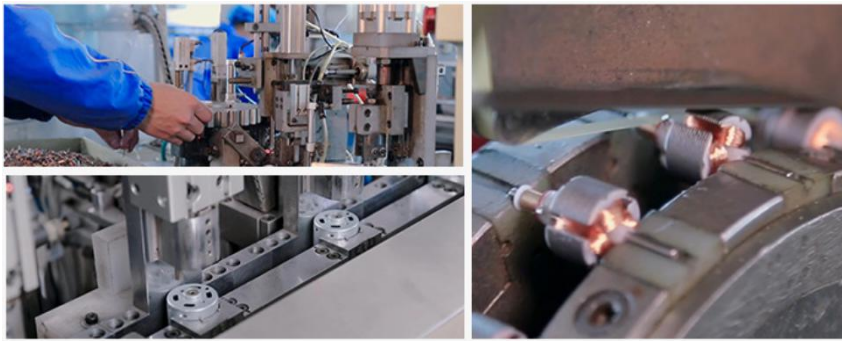

Producing motor since 1997, **which is the heart of products.** The size and power is different, because different products need different motors