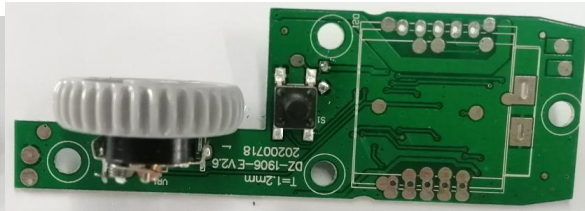

Producing motor since 1997, **which is the heart of products.** The size and power is different, because different products need different motors