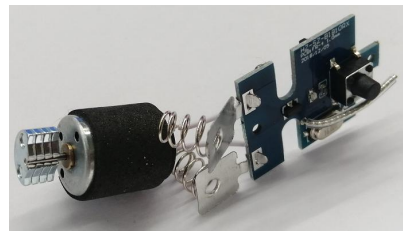

Producing motor since 1997, **which is the heart of products.** The size and power is different, because different products need different motors