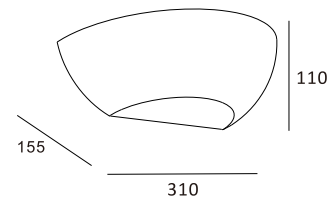

CE RoHS IP20

Color/Material:

White Gypsum (Paintable)

Grey Smooth Cement

Black Sandstone Cement

White Sandstone Cement