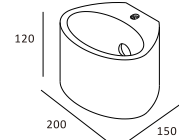

Surface Mounted Wall Lamp

MW-8418

Color/Material:

Item No.	Voltage	Frequency	Light Source	Wattage
MW-8417	220-240V	50Hz	G9	MAX 40W
MW-8424	220-240V	50Hz	COB	MAX 1x5W
MW-8418	220-240V	50Hz	G9	MAX 40W

Color/Material:

Item No.	Voltage	Frequency	Light Source	Wattage
MW-8416	220-240V	50Hz	G9	MAX 40W

maJEaX®