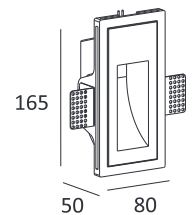

83×168

CE RoHS IP20