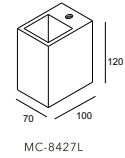

maJEaX®

Surface Mounted Wall Lamp

MW-8426

MW-8427

MC-8426L

MC-8426G

MC-8427L

MC-8427G