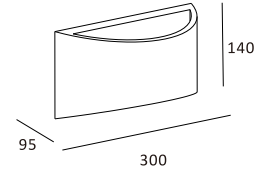

Surface Mounted Wall Lamp

Color/Material:

White
Gypsum
(Paintable)

Item No.	Voltage	Frequency	Light Source	Wattage
MW-8511	220-240V	50Hz	G9	MAX 40W
MW-8512	220-240V	50Hz	E14	MAX 40W

Color/Material:

White
Gypsum
(Paintable)

Item No.	Voltage	Frequency	Light Source	Wattage
MW-8431	220-240V	50Hz	G9	MAX 40W
MW-8432	220-240V	50Hz	G9	MAX 2x40W
	220-240V	50Hz	E14	MAX 40W
	220-240V	50Hz	CREE XP-D	MAX 10W

Color/Material:

White
Gypsum
(Paintable)

Item No.	Voltage	Frequency	Light Source	Wattage
MW-8122S	220-240V	50Hz	E14	MAX 40W
MW-8122	220-240V	50Hz	E14	MAX 2x40W