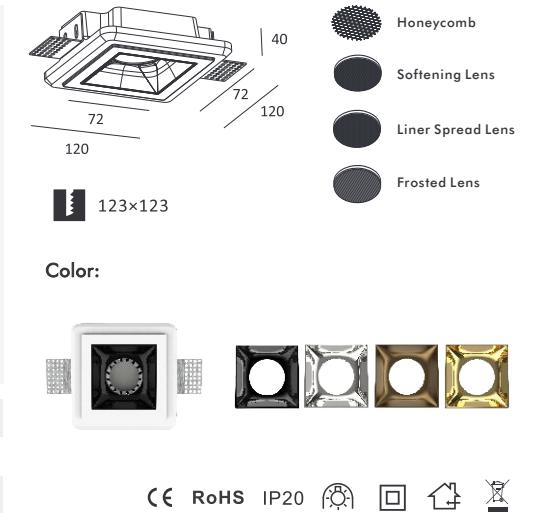

Item No.	Voltage	Frequency	Light Source	Wattage
MC-9155	220-240V	50Hz	GU10	MAX 13W
	12V	50Hz	GU5.3	MAX 13W

Item No.	Voltage	Frequency	Light Source	Wattage
MC-9129G	220-240V	50Hz	GU10	MAX 35W
	12V	50Hz	GU5.3	MAX 35W