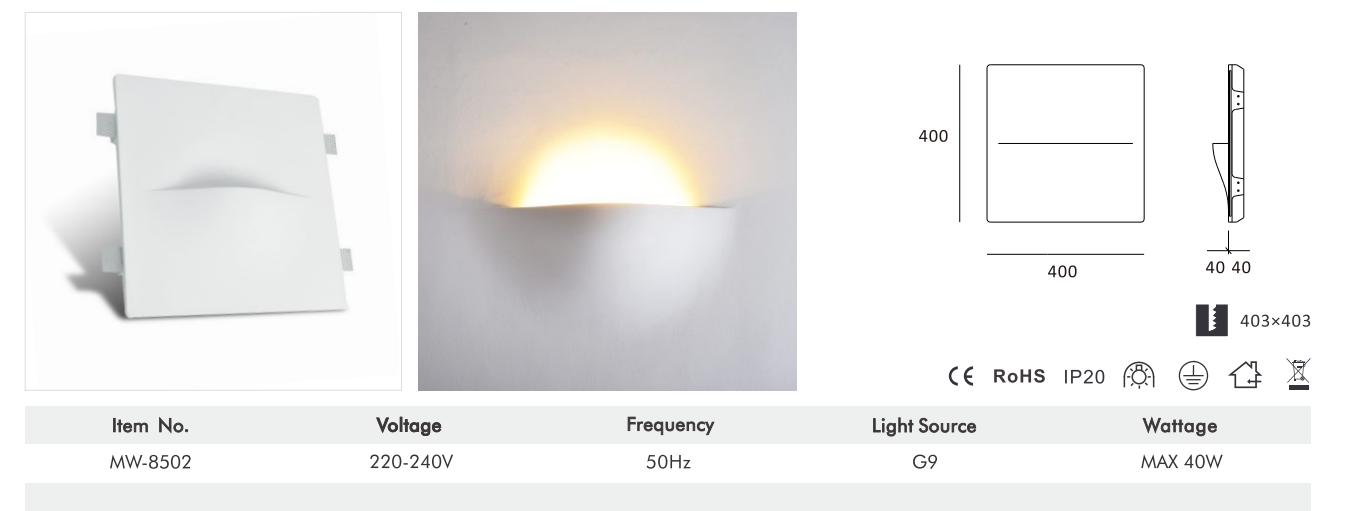

CE RoHS IP20

Item No.	Voltage	Constant Output Current	Light Source	Wattage
MW-9431	DC 3.2V	350mA	CREE LED	MAX 1×1W

Luminous Intensity Distribution Curve

183×123

CE RoHS IP20

Trimless Wall Lamp

Item No.	Voltage	Frequency	Light Source	Wattage
MW-3013	220-240V	50Hz	GU10	MAX 35W
MW-3014	220-240V	50Hz	GU10	MAX 35W