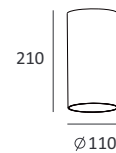

Trimless recessed down light with high quality gypsum in nice curved shape, and die-casting aluminum reflector. Multiple color options for the reflector are available and can be easily replaced. Light source with glass diffuser and 3D soft light effect. IP20, can also be IP44.