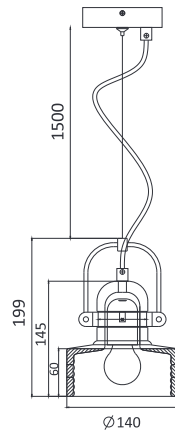

Pendant lamp

MH-2613