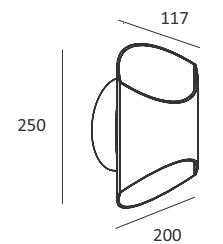

Interior Color: