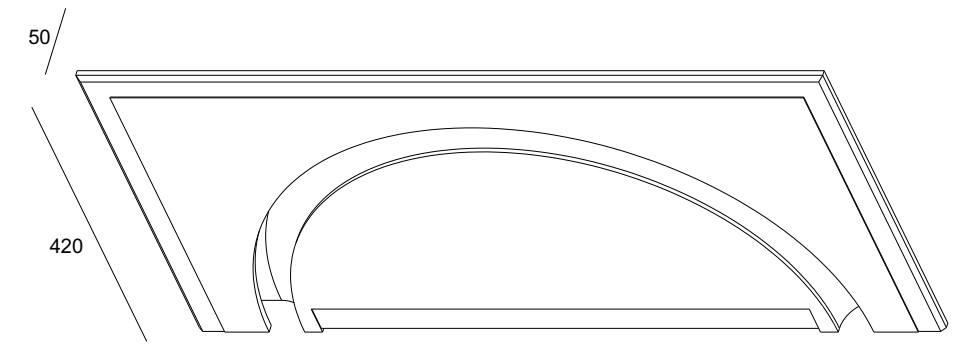

MC-9703EL

MC-9703

MC-9703ER

MC-9703R

MC-9703L

MC-9703Z

Item No.	Voltage	Light Source	LED Strip Model	Wattage
MC-9703	DC 12V	LED Strip	SMD 5050 (excl.)	MAX 12W/1M

Soft Profile