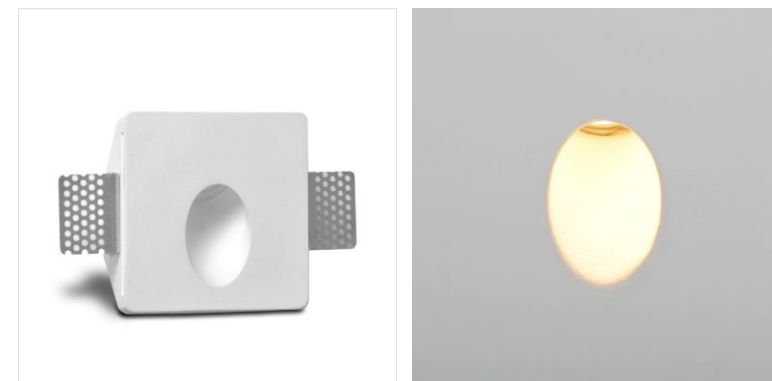

Item No.	Voltage	Constant Output Current	Light Source	Wattage
MW-9430	DC 3.2V	350mA	CREE LED	MAX 1×1W

103×103

CE RoHS IP20