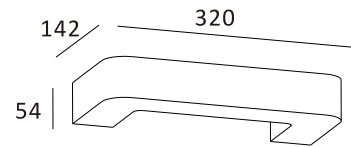

CE RoHS IP20

Color/Material:

White
Gypsum
(Paintable)

Grey
Smooth
Cement

Item No.	Voltage	Frequency	Light Source	Wattage
MW-8510	220-240V	50Hz	CREE LED	MAX 2×3W
	220-240V	50Hz	G9	MAX 40W