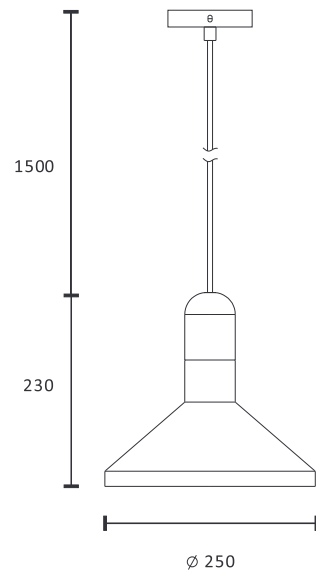

Pendant lamp