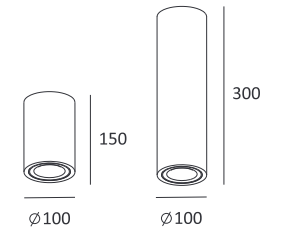

Body Color:

MJ-1027

- **Product Size:** $\varnothing 100 \times 150 / \varnothing 100 \times 300$
- **Body Color:** Black/White
- **Specification:** 11.5W(900lm)
  3000K/4000K/5000K, CRI 80/90
- **LED Brand:** CREE® PHILIPS
- **IP Rating:** IP20
- **Voltage:** 220-240V
- **Beam Angle:** 15°/25°/38°/60°
- **Material:** Aluminum

Body of luminaire is made of high quality aluminum, nice and simple cylinder shape, with corrosion resistance surface treatment, can be white or black color. Offers a reflector with high reflectivity, can be different beam angles.