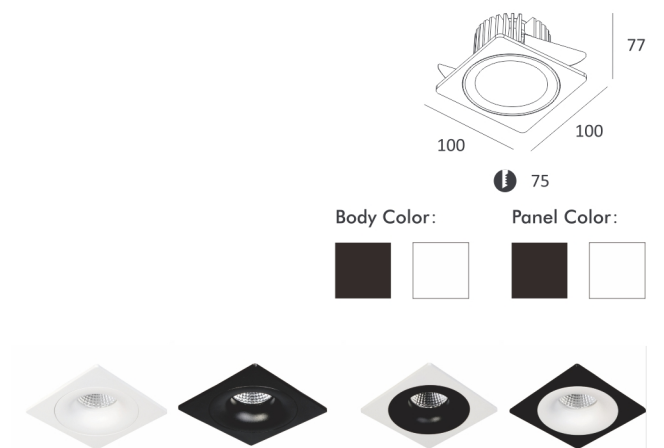

- Product Size: $\varnothing 100 \times 100 \times 77$
- Body Color: Black/White
- Panel Color: Black/White
- Specification: 11.5W(900lm)
  3000K/4000K/5000K, CRI 80/90
- LED Brand: CREE® PHILIPS
- IP Rating: IP20
- Voltage: 220-240V
- Beam Angle: 15°/25°/38°/60°
- Material: Die-casting Aluminum