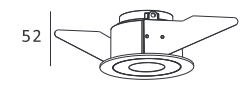

Round deep downlight

∅ 95

U 85

MJ-1031

- **Product Size:** ∅95×70
- **Trim Color:** Black/White
- **Reflector Color:** Black/White/Matt Gold/Silver
- **Specification:** 1×10W LED MR16/3000K/CRI 80/800lm
- **LED Brand:** CREE®
- **IP Rating:** IP20
- **Voltage:** 220-240V
- **Beam Angle:** 20°/40°/60°
- **Material:** Die-casting Aluminum

Round pinhole deep downlight

∅ 95

U 85

MJ-1032

- **Product Size:** ∅95×52
- **Trim Color:** Black/White
- **Reflector Color:** Black/White
- **Specification:** 1×10W LED MR16/3000K/CRI 80/800lm
- **LED Brand:** CREE®
- **IP Rating:** IP20
- **Voltage:** 220-240V
- **Beam Angle:** 20°/40°/60°
- **Material:** Die-casting Aluminum