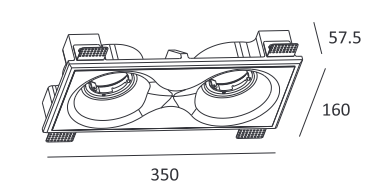

253x153

CE RoHS IP20

Item No.	Voltage	Frequency	Light Source	Wattage
MC-9223A	220-240V	50Hz	GU10	MAX 2x35W
	12V	50Hz	GU5.3	MAX 2x35W

258x158

CE RoHS IP20

Item No.	Voltage	Frequency	Light Source	Wattage
MC-9234N	220-240V	50Hz	GU10	MAX 2x50W
	12V	50Hz	GU5.3	MAX 2x50W