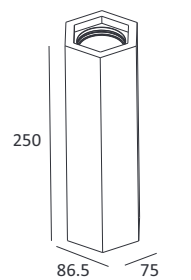

CE RoHS IP20

Color/Material:

White Gypsum (Paintable)

Grey Smooth Cement