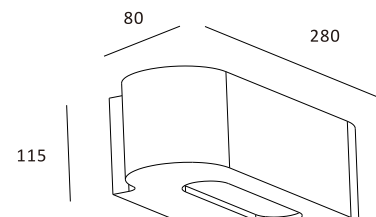

CE RoHS IP20

Color/Material:

White
Gypsum
(Paintable)

Item No.	Voltage	Frequency	Light Source	Wattage
MW-8430	220-240V	50Hz	EDISON COB	MAX 1×5W

CE RoHS IP20

Color/Material:

White
Gypsum
(Paintable)

Item No.	Voltage	Frequency	Light Source	Wattage
MW-8413S	220-240V	50Hz	E14	MAX 40W