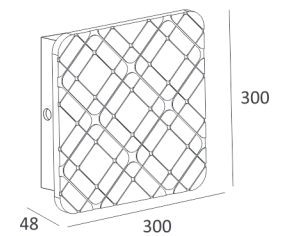

CE RoHS IP20

COLOR/MATERIAL