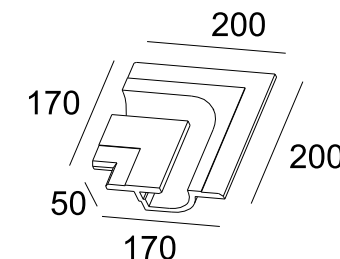

MC-9703EL

MC-9703

MC-9703ER

MC-9703R

MC-9703L

MC-9703Z

Item No.	Voltage	Light Source	LED Strip Model	Wattage
MC-9703	DC 12V	LED Strip	SMD 5050 (excl.)	MAX 12W/1M

Soft Profile