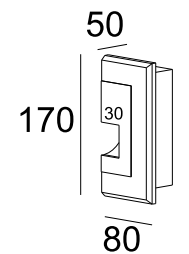

MC-9703

MC-9703ER

Item No.	Voltage	Light Source	LED Strip Model	Wattage
MC-9703	DC 12V	LED Strip	SMD 5050 (excl.)	MAX 12W/1M