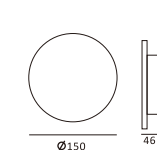

Surface Mounted Wall Lamp

Color/Material:

Item No.	Voltage	Frequency	Light Source	Wattage
MW-8445	220-240V	50Hz	SMD 5050	MAX 2.85W
MW-8446	220-240V	50Hz	SMD 5050	MAX 5.4W

Color/Material:

Item No.	Voltage	Frequency	Light Source	Wattage
MW-8415/MW-8415A	220-240V	50Hz	CREE XB-D	MAX 2x2W
	220-240V	50Hz	G9	MAX 40W