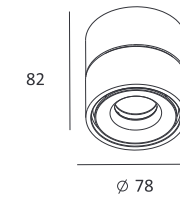

MJ-2080

- **Product Size:** $\varnothing 78 \times 82$
- **Body Color:** Black/White
- **Specification:** 8W LED/ 3000K/4000K/5000K, CRI 80/90
- **LED Brand:** CREE® PHILIPS
- **IP Rating:** IP20
- **Voltage:** 220-240V
- **Rotation:** 355°&90°
- **Beam Angle:** 15°/24°/36°
- **Material:** Die-casting Aluminum

Body Color: