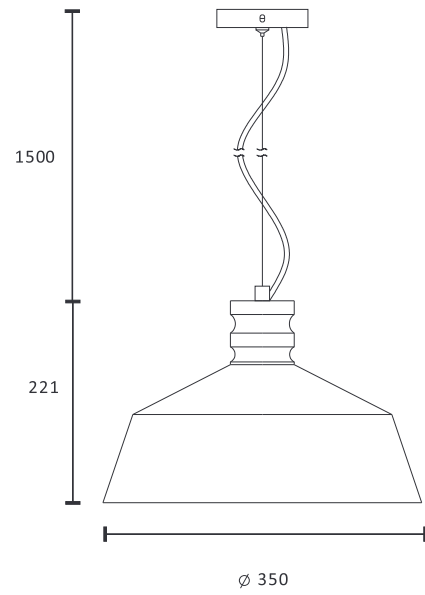

Color/Material:

MH-2543

Color/Material:

- Voltage: 220-240V
- Frequency: 50Hz
- Light Source: E27
- Wattage: MAX 25W

Pendant lamp

MH-2526

Color/Material:

- Voltage: 220-240V
- Frequency: 50Hz
- Light Source: E27
- Wattage: MAX 40W