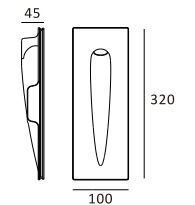

Item No.	Voltage	Constant Output Current	Light Source	Wattage
MW-3006	DC 3.2V	350mA	CREE LED	MAX 1×1W

Luminous Intensity Distribution Curve

323×103

CE RoHS IP20