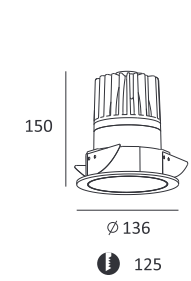

OPTIONS:
LED POWER SUPPLY 350-550mA-DC/DIM

Reflector Color