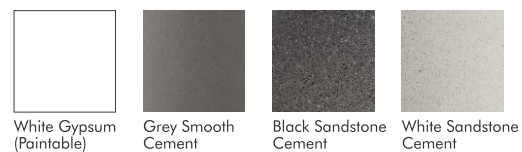

Color/Material:

MH-2518