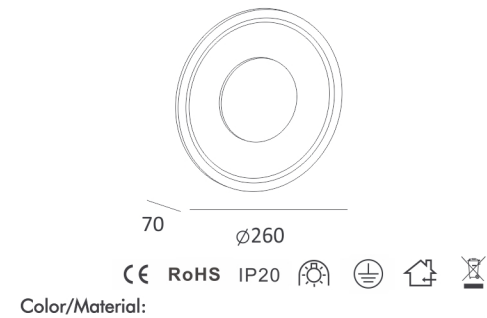

Color/Material: