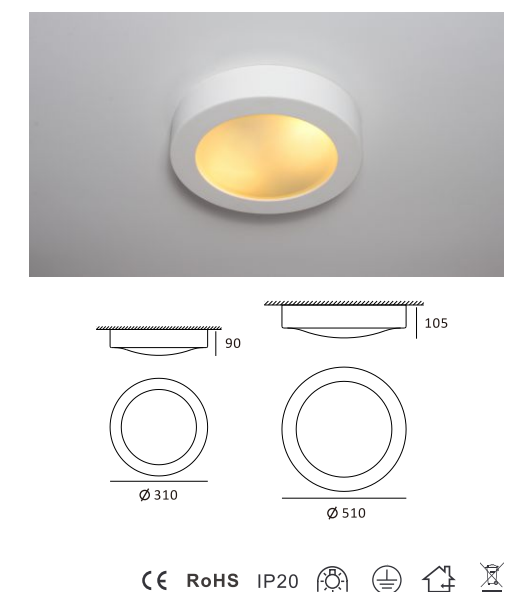

Surface Mounted Ceiling Lamp

Item No.	Voltage	Frequency	Light Source	Wattage
MC-9261	220-240V	50Hz	GU10	MAX 35W

Item No.	Voltage	Frequency	Light Source	Wattage
MC-9271	220-240V	50Hz	GU10	MAX 50W

Item No.	Voltage	Frequency	Light Source	Wattage
MC-9279	220-240V	50Hz	GU10	MAX 50W

Item No.	Voltage	Frequency	Light Source	Wattage
MC-9301	220-240V	50Hz	E27	MAX 2x25W
MC-9302	220-240V	50Hz	E27	MAX 3x18W/CFL

Item No.	Voltage	Frequency	Light Source	Wattage
MC-9401	220-240V	50Hz	E27	MAX 2x25W
MC-9402	220-240V	50Hz	E27	MAX 3x18W/CFL