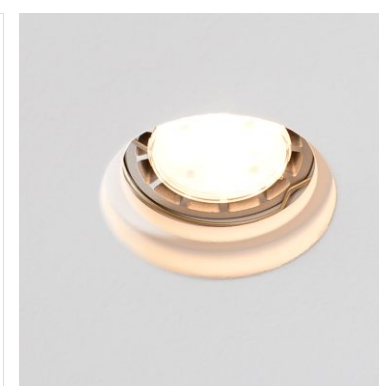

Trimless Downlight

103x103

CE RoHS IP20

Item No.	Voltage	Frequency	Light Source	Wattage
MC-9222	220-240V	50Hz	GU10	MAX 35W
	12V	50Hz	GU5.3	MAX 35W

Ø103

CE RoHS IP20

Item No.	Voltage	Frequency	Light Source	Wattage
MC-9222R	220-240V	50Hz	GU10	MAX 35W
	12V	50Hz	GU5.3	MAX 35W