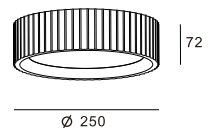

NEW COLOR/MATERIAL

Surface Mounted Ceiling Lamp

Color/Material:

Item No.	Voltage	Frequency	Light Source	Wattage
MC-9421	220-240V	50Hz	Hongli SMD 2385	MAX 15W
MC-9429	220-240V	50Hz	Hongli SMD 2385	MAX 15W

Color/Material:

Item No.	Voltage	Frequency	Light Source	Wattage
MC-9257	220-240V	50Hz	GU10	MAX 50W
	12V	50Hz	GU5.3	MAX 50W
MC-9258	220-240V	50Hz	GU10	MAX 50W
	12V	50Hz	GU5.3	MAX 50W

Color/Material:

Item No.	Voltage	Frequency	Light Source	Wattage
MC-9426	220-240V	50Hz	Hongli SMD 2385	MAX 9W
MC-9427	220-240V	50Hz	Hongli SMD 2385	MAX 9W