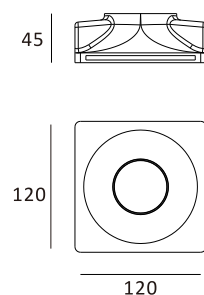

Trimless Downlight

103x103

CE RoHS IP20

Item No.	Voltage	Frequency	Light Source	Wattage
MC-9222	220-240V	50Hz	GU10	MAX 35W
	12V	50Hz	GU5.3	MAX 35W

Ø103

CE RoHS IP20

Item No.	Voltage	Frequency	Light Source	Wattage
MC-9222R	220-240V	50Hz	GU10	MAX 35W
	12V	50Hz	GU5.3	MAX 35W