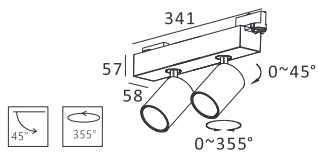

- **Product Size:** 57×58×196
- **Housing Color:** Black/White
- **Jacket Color:** Black/White/Matt Gold/Silver
- **Specification:** 10W LED/ 3000K/ CRI80-90/ 870lm
- **LED Brand:** CREE® PHILIPS LUMILEDS
- **IP Rating:** IP20
- **Voltage:** 220-240V
- **Rotation:** 0-45°/ 355°
- **Beam Angle:** 20°/40°/60°
- **Material:** Aluminum

Housing Color:

Jacket:

- **Product Size:** 62×150
- **Housing Color:** Black/White
- **Jacket Color:** Black/White/Matt Gold/Silver
- **Specification:** 14W LED/ 3000K/ CRI80/ 870lm
- **LED Brand:** CREE® PHILIPS LUMILEDS
- **IP Rating:** IP20
- **Voltage:** 220-240V
- **Rotation:** 0-90°/ 355°
- **Beam Angle:** 20°/40°/60°
- **Material:** Aluminum

Housing Color:

Jacket:

MJ-1064

- **Product Size:** 57×58×341
- **Housing Color:** Black/White
- **Jacket Color:** Black/White/Matt Gold/Silver
- **Specification:** 2×10W LED/ 3000K/ CRI90/ 1800lm
- **LED Brand:** CREE® PHILIPS LUMILEDS
- **IP Rating:** IP20
- **Voltage:** 220-240V
- **Rotation:** 0-45°/ 355°
- **Beam Angle:** 20°/40°/60°
- **Material:** Aluminum

Housing Color:

Jacket:

- **Product Size:** ∅120×190
- **Housing Color:** Black/White
- **Jacket Color:** Black/White/Matt Gold/Silver
- **Specification:** 14W LED/ 3000K/ CRI80-90
- **LED Brand:** CREE® PHILIPS LUMILEDS
- **IP Rating:** IP20
- **Voltage:** 220-240V
- **Rotation:** 0-90°/ 355°
- **Beam Angle:** 20°/40°/60°
- **Material:** Aluminum

Housing Color:

Jacket: