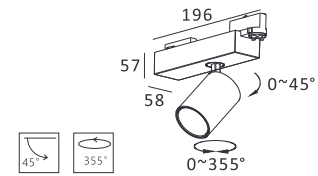

Housing Color:

Jacket:

MJ-1063

- **Product Size:** 57×58×196
- **Housing Color:** Black/White
- **Jacket Color:** Black/White/Matt Gold/Silver
- **Specification:** 10W LED/ 3000K/ CRI80-90/ 870lm
- **LED Brand:** CREE® PHILIPS LUMILEDS
- **IP Rating:** IP20
- **Voltage:** 220-240V
- **Rotation:** 0-45°/ 355°
- **Beam Angle:** 20°/40°/60°
- **Material:** Aluminum