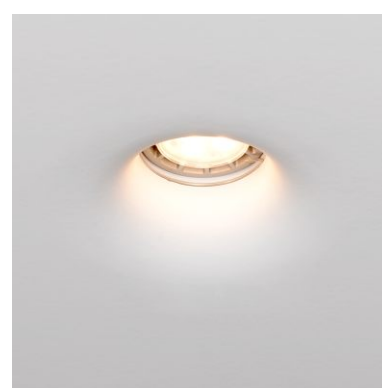

Trimless Downlight

103x103

CE RoHS IP20

Item No.	Voltage	Frequency	Light Source	Wattage
MC-9222	220-240V	50Hz	GU10	MAX 35W
	12V	50Hz	GU5.3	MAX 35W

Ø103

CE RoHS IP20

Item No.	Voltage	Frequency	Light Source	Wattage
MC-9222R	220-240V	50Hz	GU10	MAX 35W
	12V	50Hz	GU5.3	MAX 35W