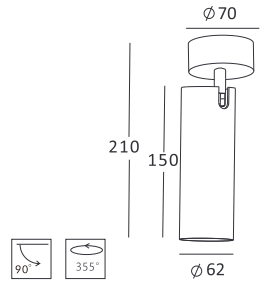

- **Product Size:** 57×58×196
- **Housing Color:** Black/White
- **Jacket Color:** Black/White/Matt Gold/Silver
- **Specification:** 10W LED/ 3000K/ CRI80-90/ 870lm
- **LED Brand:** CREE® PHILIPS LUMILEDS
- **IP Rating:** IP20
- **Voltage:** 220-240V
- **Rotation:** 0-45°/ 355°
- **Beam Angle:** 20°/40°/60°
- **Material:** Aluminum

Housing Color:

Jacket:

- **Product Size:** 62×150
- **Housing Color:** Black/White
- **Jacket Color:** Black/White/Matt Gold/Silver
- **Specification:** 14W LED/ 3000K/ CRI80/ 870lm
- **LED Brand:** CREE® PHILIPS LUMILEDS
- **IP Rating:** IP20
- **Voltage:** 220-240V
- **Rotation:** 0-90°/ 355°
- **Beam Angle:** 20°/40°/60°
- **Material:** Aluminum

Housing Color:

Jacket:

MJ-1064

- **Product Size:** 57×58×341
- **Housing Color:** Black/White
- **Jacket Color:** Black/White/Matt Gold/Silver
- **Specification:** 2×10W LED/ 3000K/ CRI90/ 1800lm
- **LED Brand:** CREE® PHILIPS LUMILEDS
- **IP Rating:** IP20
- **Voltage:** 220-240V
- **Rotation:** 0-45°/ 355°
- **Beam Angle:** 20°/40°/60°
- **Material:** Aluminum

Housing Color:

Jacket:

- **Product Size:** ∅120×190
- **Housing Color:** Black/White
- **Jacket Color:** Black/White/Matt Gold/Silver
- **Specification:** 14W LED/ 3000K/ CRI80-90
- **LED Brand:** CREE® PHILIPS LUMILEDS
- **IP Rating:** IP20
- **Voltage:** 220-240V
- **Rotation:** 0-90°/ 355°
- **Beam Angle:** 20°/40°/60°
- **Material:** Aluminum

Housing Color:

Jacket: