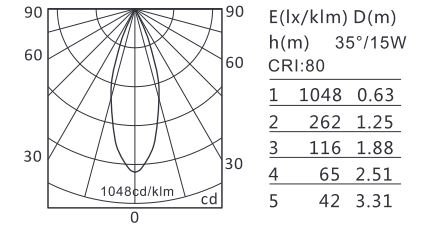

OPTIONS:
LED POWER SUPPLY 350-550mA-DC/DIM