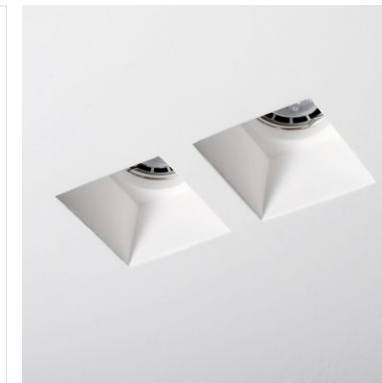

Trimless Downlight

217x120

CE RoHS IP20

Item No.	Voltage	Frequency	Light Source	Wattage
MC-9223	220-240V	50Hz	GU10	MAX 2x35W
	12V	50Hz	GU5.3	MAX 2x35W