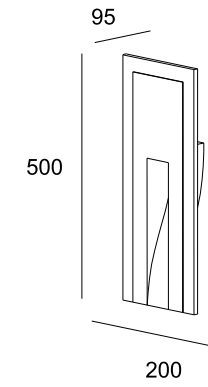

Luminous Intensity Distribution Curve

168×83

CE RoHS IP20

Item No.	Voltage	Frequency	Light Source	Wattage
MW-3015	220-240V	50Hz	GU10	MAX 35W

503×203

CE RoHS IP20

Item No.	Voltage	Constant Output Current	Light Source	Wattage
MW-3003	DC 3.2V	350mA	CREE LED	MAX 1×1W