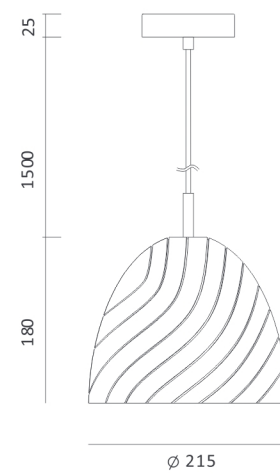

maJeoX®

MH-2509

Color/Material:

- Voltage: 220-240V
- Frequency: 50Hz
- Light Source: E27
- Wattage: MAX 25W