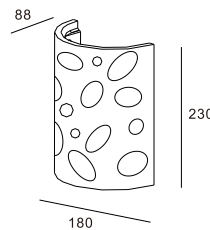

Grey Smooth Cement

Surface Mounted Wall Lamp

CE RoHS IP20

Color/Material:

Item No.	Voltage	Frequency	Light Source	Wattage
MW-8302	220-240V	50Hz	E14	MAX 2x40W

CE RoHS IP20

Color/Material:

Item No.	Voltage	Frequency	Light Source	Wattage
MW-8321	220-240V	50Hz	E14	MAX 40W