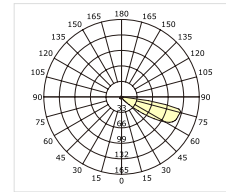

Item No.	Voltage	Constant Output Current	Light Source	Wattage
MW-3001	DC 3.2V	350mA	CREE LED	MAX 1×1W

Luminous Intensity Distribution Curve

145×173

CE RoHS IP20