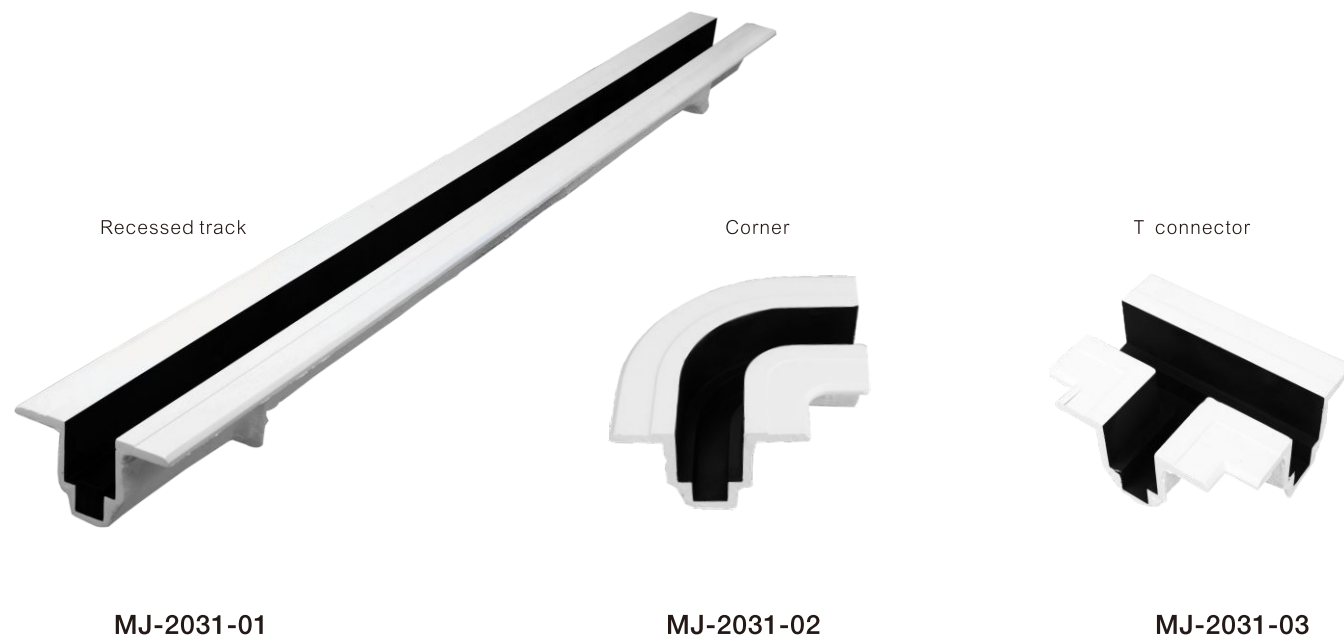

Magic track system

MJ-2033

- Product Size: 272×58×230
- Specification: 14W LED/3000K/CRI 80/870lm
- LED Brand: CREE® PHILIPS LUMILEDS
- IP Rating: IP20
- Voltage: 220-240V
- Beam Angle: 20°/40°/60°
- Rotation: 0-85°/355°
- Material: Aluminum

CE RoHS IP20

Stick:

Jacket:

MJ-2030

- Product Size: 342×58×236
- Specification: 14W LED/3000K/CRI 80/870lm
- LED Brand: CREE® PHILIPS LUMILEDS
- IP Rating: IP20
- Voltage: 220-240V
- Beam Angle: 20°/40°/60°
- Rotation: 0-85°/355°
- Material: Aluminum

CE RoHS IP20