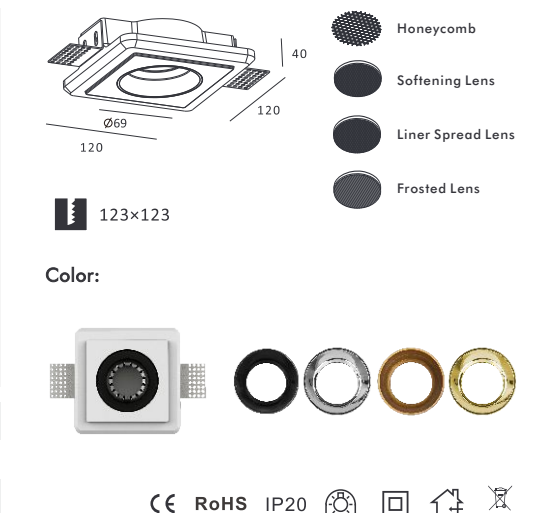

Item No.	Voltage	Frequency	Light Source	Wattage
MC-9154	220-240V	50Hz	GU10	MAX 13W
	12V	50Hz	GU5.3	MAX 13W

Item No.	Voltage	Frequency	Light Source	Wattage
MC-9130	220-240V	50Hz	GU10	MAX 35W
	12V	50Hz	GU5.3	MAX 35W