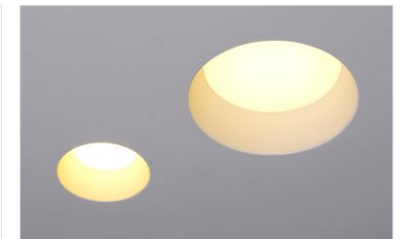

CE RoHS IP20

Item No.	Voltage	Frequency	Light Source	Wattage
MC-9007	220-240V	50Hz	Hongli SMD 2385	MAX 9W
MC-9008	220-240V	50Hz	Hongli SMD 2385	MAX 18W