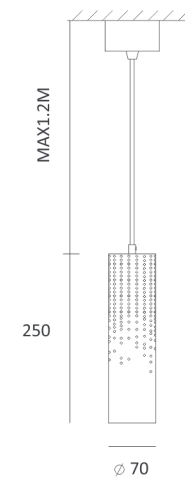

Color/Material:

- Voltage: 220-240V
- Frequency: 50Hz
- Light Source: MH-2309: GU10
  MH-2309Z: GU10
- Wattage: MAX 25W