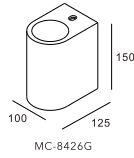

Surface Mounted Wall Lamp

MC-8426L

Color/Material:

Item No.	Voltage	Frequency	Light Source	Wattage
MW-8426L	220-240V	50Hz	CREE LED	MAX 2x3W
MW-8426G	220-240V	50Hz	G9	MAX 25W
MW-8427L	220-240V	50Hz	CREE LED	MAX 2x3W
MW-8427G	220-240V	50Hz	G9	MAX 25W

Color/Material:

Item No.	Voltage	Frequency	Light Source	Wattage
MW-8438	220-240V	50Hz	LED COB	MAX 1x5W
MW-8439	220-240V	50Hz	LED COB	MAX 1x5W