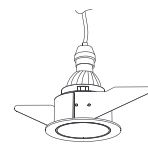

Exterior Color:

Round deep downlight

MAJEAX MR16 LIGHT SOURCE

TRIM

Reflector

∅ 95

U 85

LED-GU10/MR16