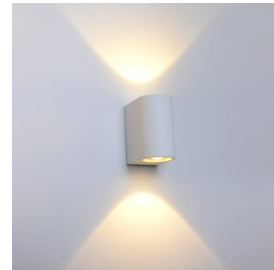

maJEaX®

Surface Mounted Wall Lamp

MW-8426

MW-8427

MC-8426L

MC-8426G

MC-8427L

MC-8427G