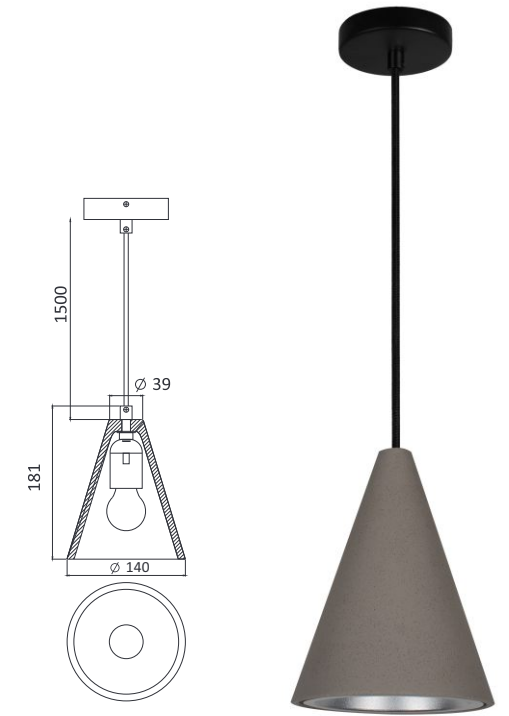

MH-2615

- Voltage: 220-240V
- Frequency: 50Hz
- Light Source: E27
- Wattage: MAX 25W

CE RoHS IP20

Color/Material: