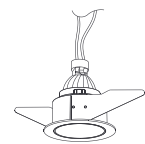

Exterior Color:

Round deep downlight

MAJEAX MR16 LIGHT SOURCE

TRIM

Reflector

∅ 95

U 85

LED-GU10/MR16