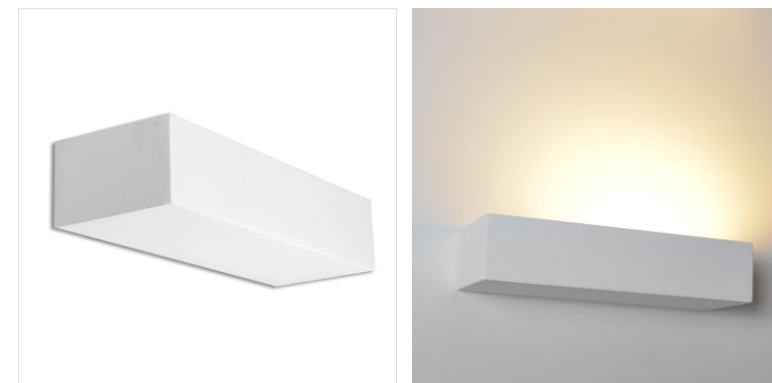

CE RoHS IP20

Item No.	Voltage	Frequency	Light Source	Wattage
MW-8211	220-240V	50Hz	E14	MAX 40W

Color/Material:

White Gypsum (Paintable) Grey Smooth Cement Black Sandstone Cement White Sandstone Cement