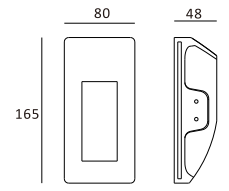

Item No.	Voltage	Constant Output Current	Light Source	Wattage
MW-3009	DC 3.2V	350mA	CREE LED	MAX 1×1W

Luminous Intensity Distribution Curve

168×83

CE RoHS IP20