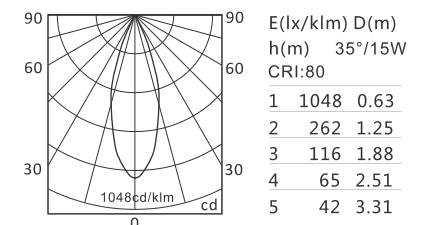

OPTIONS:
LED POWER SUPPLY 350-550mA-DC/DIM