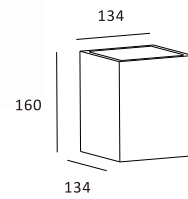

NEW COLOR/MATERIAL

Surface Mounted Ceiling Lamp

Color/Material:

Item No.	Voltage	Frequency	Light Source	Wattage
MC-9421	220-240V	50Hz	Hongli SMD 2385	MAX 15W
MC-9429	220-240V	50Hz	Hongli SMD 2385	MAX 15W

Color/Material:

Item No.	Voltage	Frequency	Light Source	Wattage
MC-9257	220-240V	50Hz	GU10	MAX 50W
	12V	50Hz	GU5.3	MAX 50W
MC-9258	220-240V	50Hz	GU10	MAX 50W
	12V	50Hz	GU5.3	MAX 50W

Color/Material:

Item No.	Voltage	Frequency	Light Source	Wattage
MC-9426	220-240V	50Hz	Hongli SMD 2385	MAX 9W
MC-9427	220-240V	50Hz	Hongli SMD 2385	MAX 9W