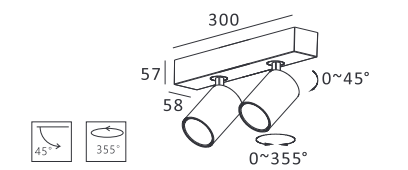

- **Product Size:** 58×57×155
- **Housing Color:** Black/White
- **Jacket Color:** Black/White/Matt Gold/Silver
- **Specification:** 10W LED/ 3000K/ CRI80-90
- **LED Brand:** CREE® PHILIPS LUMILEDS
- **IP Rating:** IP20
- **Voltage:** 220-240V
- **Rotation:** 0-45°/ 355°
- **Beam Angle:** 20°/40°/60°
- **Material:** Aluminum

Housing Color:

Jacket:

Housing Color:

- **Product Size:** 210×210×136
- **Housing Color:** Black/White
- **Jacket Color:** Black/White/Matt Gold/Silver
- **Specification:** 10W LED/ 3000K/ CRI80-90
- **LED Brand:** CREE® PHILIPS LUMILEDS
- **IP Rating:** IP20
- **Voltage:** 220-240V
- **Rotation:** 0-30°/ 355°
- **Beam Angle:** 20°/40°/60°
- **Material:** Gypsum & Aluminum

Housing Color:

- **Product Size:** 320×210×136
- **Housing Color:** Black/White
- **Jacket Color:** Black/White/Matt Gold/Silver
- **Specification:** 2×10W LED/ 3000K/ CRI90/ 1800lm
- **LED Brand:** CREE® PHILIPS LUMILEDS
- **IP Rating:** IP20
- **Voltage:** 220-240V
- **Rotation:** 0-30°/ 355°
- **Beam Angle:** 20°/40°/60°
- **Material:** Gypsum & Aluminum

- **Product Size:** 58×57×300
- **Housing Color:** Black/White
- **Jacket Color:** Black/White/Matt Gold/Silver
- **Specification:** 2×10W LED/ 3000K/ CRI90/ 1800lm
- **LED Brand:** CREE® PHILIPS LUMILEDS
- **IP Rating:** IP20
- **Voltage:** 220-240V
- **Rotation:** 0-45°/ 355°
- **Beam Angle:** 20°/40°/60°
- **Material:** Aluminum

Housing Color:

Jacket: