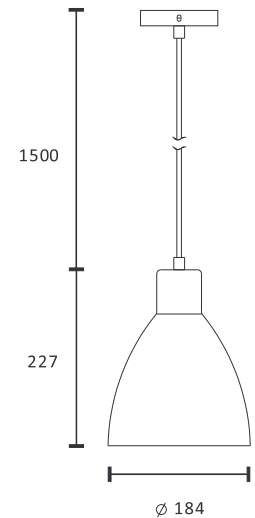

CE RoHS IP20

Pendant lamp

MH-2525

Color/Material:

- Voltage: 220-240V
- Frequency: 50Hz
- Light Source: E27
- Wattage: MAX 25W

MH-2507

- Voltage: 220-240V
- Frequency: 50Hz
- Light Source: E27
- Wattage: MAX 25W