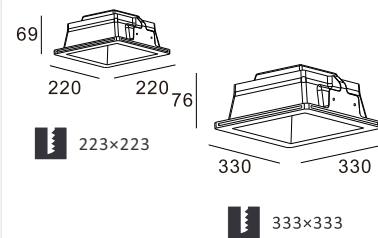

Trimless Downlight

MC-9335B

MC-9335A

Luminous Intensity Distribution Curve

CE RoHS IP20

Item No.	Voltage	Frequency	Light Source	Wattage
MC-9335A	220-240V	50Hz	Hongli SMD 2385	MAX 18W
MC-9335B	220-240V	50Hz	Hongli SMD 2385	MAX 9W