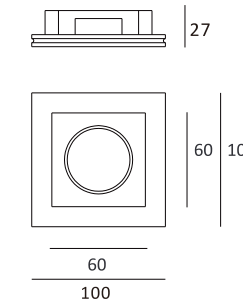

Trimless Downlight

103x103

CE RoHS IP20

Item No.	Voltage	Frequency	Light Source	Wattage
MC-9222	220-240V	50Hz	GU10	MAX 35W
	12V	50Hz	GU5.3	MAX 35W

Ø103

CE RoHS IP20

Item No.	Voltage	Frequency	Light Source	Wattage
MC-9222R	220-240V	50Hz	GU10	MAX 35W
	12V	50Hz	GU5.3	MAX 35W