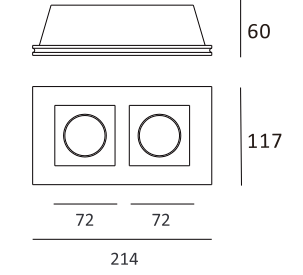

Trimless Downlight

217x120

CE RoHS IP20

Item No.	Voltage	Frequency	Light Source	Wattage
MC-9223	220-240V	50Hz	GU10	MAX 2x35W
	12V	50Hz	GU5.3	MAX 2x35W