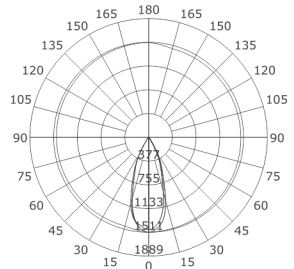

Body Color:

Unit: cd
— C0-C180 — C90-C270 — G0

OPTIONS:
LED POWER SUPPLY 250mA-DC/DIM

Body of luminaire is made of high quality die-casting aluminum, exquisite and fashion, with corrosion resistance surface treatment, can be white or black color. Offers a reflector with high reflectivity, can be different beam angles.

MJ-1005

- Product Size: Ø 82 × 81
- Body Color: Black/White
- Specification: 11.5W(900lm)
  3000K/4000K/5000K, CRI 80/90
- LED: CREE® PHILIPS
- IP Rating: IP20
- Voltage: 220-240V
- Beam Angle: 15°/25°/38°/60°
- Material: Die-casting Aluminum