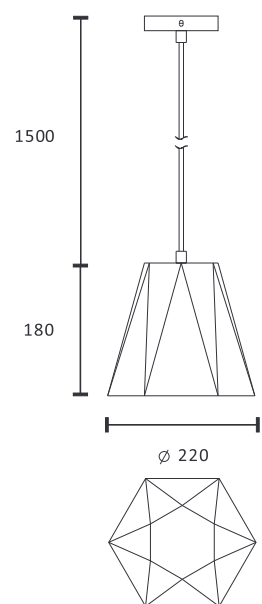

Pendant lamp

MH-2517