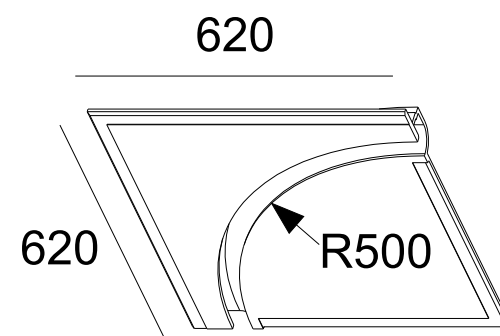

CE RoHS IP20

Item No.	Voltage	Light Source	LED Strip Model	Wattage
MC-9710	DC 12V	LED Strip	SMD 5050 (excl.)	MAX 12W/1M