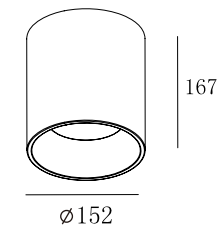

NEW COLOR/MATERIAL

Surface Mounted Ceiling Lamp

Color/Material:

Item No.	Voltage	Frequency	Light Source	Wattage
MC-9421	220-240V	50Hz	Hongli SMD 2385	MAX 15W
MC-9429	220-240V	50Hz	Hongli SMD 2385	MAX 15W

Color/Material:

Item No.	Voltage	Frequency	Light Source	Wattage
MC-9257	220-240V	50Hz	GU10	MAX 50W
	12V	50Hz	GU5.3	MAX 50W
MC-9258	220-240V	50Hz	GU10	MAX 50W
	12V	50Hz	GU5.3	MAX 50W

Color/Material:

Item No.	Voltage	Frequency	Light Source	Wattage
MC-9426	220-240V	50Hz	Hongli SMD 2385	MAX 9W
MC-9427	220-240V	50Hz	Hongli SMD 2385	MAX 9W