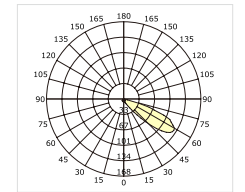

Luminous Intensity Distribution Curve

148×233

CE RoHS IP20

Item No.	Voltage	Constant Output Current	Light Source	Wattage
MW-9430	DC 3.2V	350mA	CREE LED	MAX 1×1W

Luminous Intensity Distribution Curve

103×103