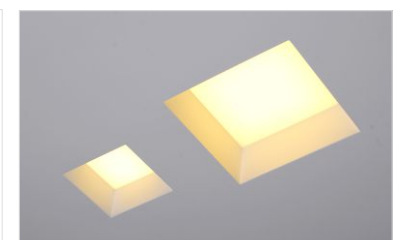

CE RoHS IP20

Item No.	Voltage	Frequency	Light Source	Wattage
MC-9306	220-240V	50Hz	Hongli SMD 2385	MAX 9W
MC-9307	220-240V	50Hz	Hongli SMD 2385	MAX 18W