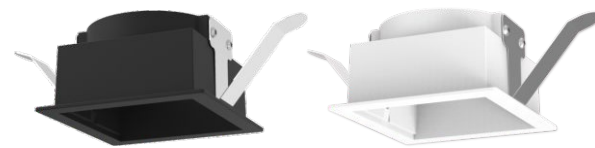

Reflector

- **Product Size:** 90×90×61
- **Trim Color:** Black/White
- **Reflector Color:** Black/White/Matt Gold/Silver
- **Specification:** 1×10W LED MR16/3000K/CRI80/800lm
- **LED Brand:** CREE®
- **IP Rating:** IP20
- **Voltage:** 220-240V
- **Beam Angle:** 20°/40°/60°
- **Material:** Die-casting Aluminum