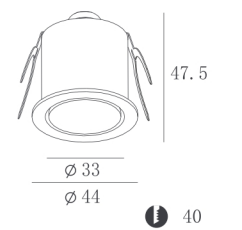

MJ-1008

- Product Size: Ø 140 × 69
- Body Color: White
- Specification: 11W(705lm)
  3000K/4000K/5000K, CRI 80/90
- LED Brand: CREE® PHILIPS
- IP Rating: IP20
- Voltage: 220-240V
- Beam Angle: 15°/25°/38°/60°
- Material: Gypsum+Aluminum

OPTIONS:
LED POWER SUPPLY 350-550mA-DC/DIM

MJ-4001

- Product Size: Ø 44 × 47.5
- Body Color: Black/White/Silver
- Specification: 2.5W(130lm) RGB
  3000K/4000K/5000K, CRI 80/90
- LED Brand: CREE®
- IP Rating: IP20
- Voltage: 220-240V
- Material: Aluminum