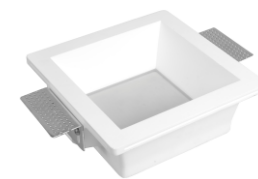

Trimless Downlight

CE RoHS IP20

Item No.	Voltage	Frequency	Light Source	Wattage
MC-9007	220-240V	50Hz	Hongli SMD 2385	MAX 9W
MC-9008	220-240V	50Hz	Hongli SMD 2385	MAX 18W

MC-9306

CE RoHS IP20

Item No.	Voltage	Frequency	Light Source	Wattage
MC-9306	220-240V	50Hz	Hongli SMD 2385	MAX 9W
MC-9307	220-240V	50Hz	Hongli SMD 2385	MAX 18W