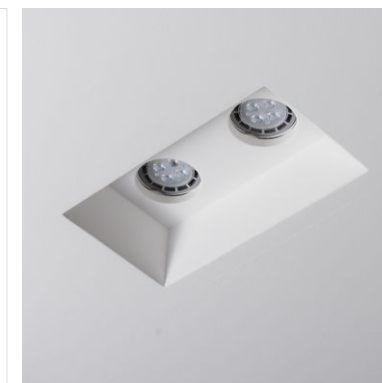

253x153

CE RoHS IP20

Item No.	Voltage	Frequency	Light Source	Wattage
MC-9223A	220-240V	50Hz	GU10	MAX 2x35W
	12V	50Hz	GU5.3	MAX 2x35W

258x158

CE RoHS IP20

Item No.	Voltage	Frequency	Light Source	Wattage
MC-9234N	220-240V	50Hz	GU10	MAX 2x50W
	12V	50Hz	GU5.3	MAX 2x50W