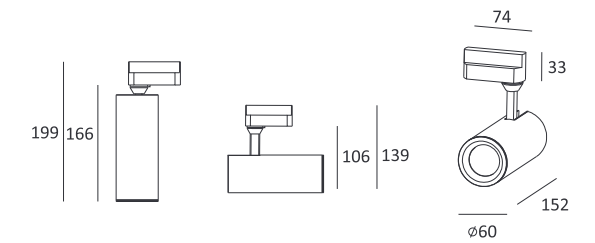

CE RoHS IP20