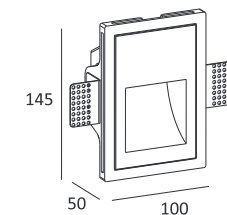

103×148

CE RoHS IP20