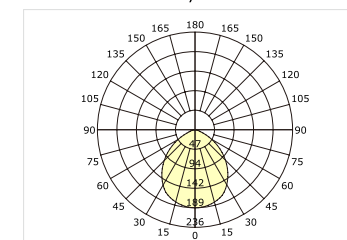

Luminous Intensity Distribution Curve

CE RoHS IP20

Item No.	Voltage	Frequency	Light Source	Wattage
MC-9306	220-240V	50Hz	Hongli SMD 2385	MAX 9W
MC-9307	220-240V	50Hz	Hongli SMD 2385	MAX 18W