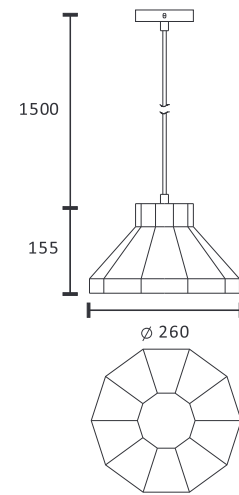

Pendant lamp

MH-2521