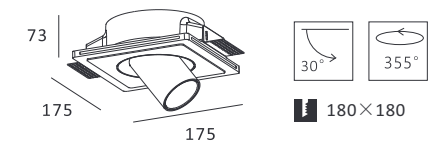

Tono round trimless