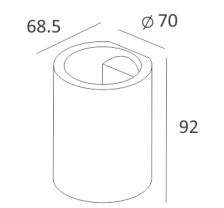

CE RoHS IP20

COLOR/MATERIAL

Item No.	Voltage	Frequency	Light Source	Wattage
MW-8452	220-240V	50Hz	GU10	MAX 35W