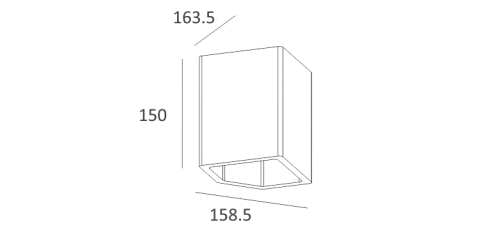

Item No.	Voltage	Frequency	Light Source	Wattage
MW-8226	220-240V	50Hz	SMD 2835	7W

Color/Material:

Item No.	Voltage	Frequency	Light Source	Wattage
MW-8523	220-240V	50Hz	COB 1304	6.3W

Color/Material:

Surface Mounted Wall Lamp