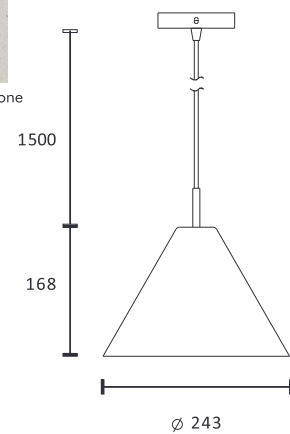

Color/Material:

MH-2511

- Voltage: 220-240V
- Frequency: 50Hz
- Light Source: E27
- Wattage: MAX 25W

Color/Material:

MH-2603

Color/Material:

- Voltage: 220-240V
- Frequency: 50Hz
- Light Source: E27
- Wattage: MAX 25W