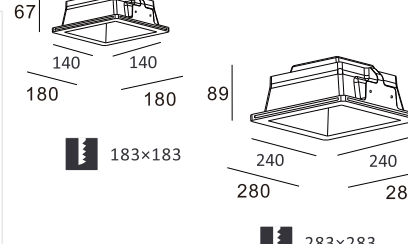

CE RoHS IP20

Item No.	Voltage	Frequency	Light Source	Wattage
MC-9306	220-240V	50Hz	Hongli SMD 2385	MAX 9W
MC-9307	220-240V	50Hz	Hongli SMD 2385	MAX 18W