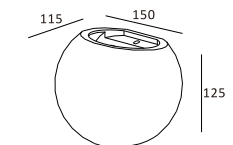

MW-8415 / MW-8415A