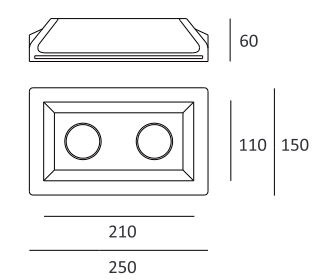

253x153

CE RoHS IP20

Item No.	Voltage	Frequency	Light Source	Wattage
MC-9223A	220-240V	50Hz	GU10	MAX 2x35W
	12V	50Hz	GU5.3	MAX 2x35W

258x158

CE RoHS IP20

Item No.	Voltage	Frequency	Light Source	Wattage
MC-9234N	220-240V	50Hz	GU10	MAX 2x50W
	12V	50Hz	GU5.3	MAX 2x50W