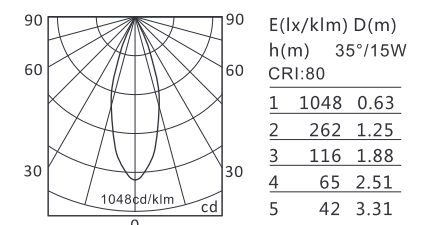

OPTIONS:
LED POWER SUPPLY 350-550mA-DC/DIM

MJ-2016