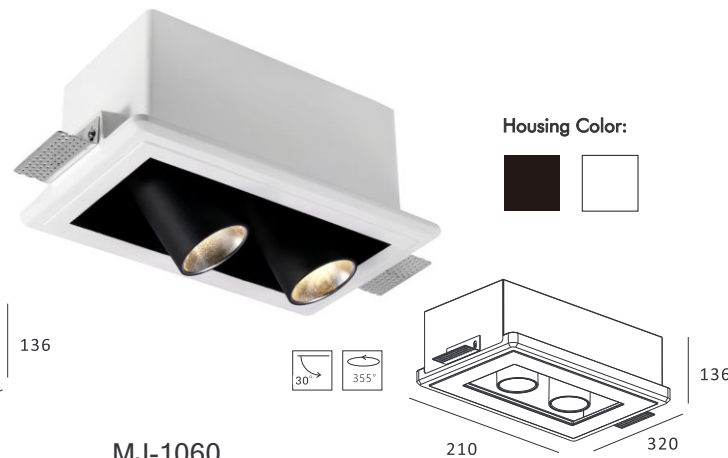

Housing Color:

Jacket:

Housing Color:

MJ-1059

- **Product Size:** 210×210×136
- **Housing Color:** Black/White
- **Jacket Color:** Black/White/Matt Gold/Silver
- **Specification:** 10W LED/ 3000K/ CRI80-90
- **LED Brand:** CREE® PHILIPS LUMILEDS
- **IP Rating:** IP20
- **Voltage:** 220-240V
- **Rotation:** 0-30°/ 355°
- **Beam Angle:** 20°/40°/60°
- **Material:** Gypsum & Aluminum