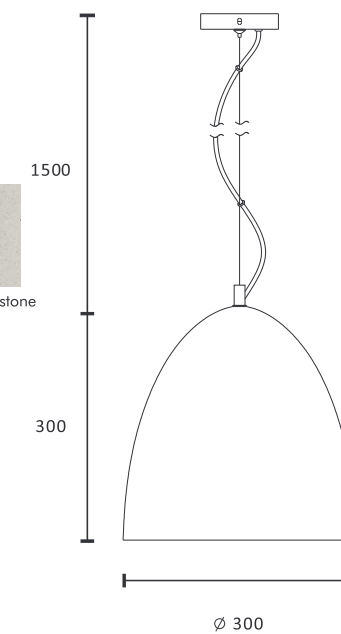

MH-2604

Color/Material:

- Voltage: 220-240V
- Frequency: 50Hz
- Light Source: E27
- Wattage: MAX 25W