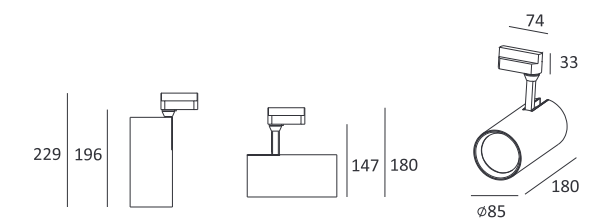

- **Product Size:** $\varnothing 85 \times 180 \times 74$
- **Specification:** 30W LED/3000K/CRI 80-90
- **LED Brand:** PHILIPS
- **IP Rating:** IP20
- **Voltage:** 220-240V
- **Beam Angle:** 15°/24°/36°
- **Rotation:** 0-90°/355°
- **Material:** Aluminum