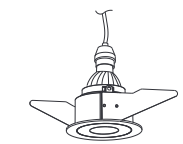

Round pinhole deep downlight

MAJEAX MR16 LIGHT SOURCE

TRIM

Reflector

∅ 95

U 85

LED-GU10/MR16

LED-GU5.3/MR16