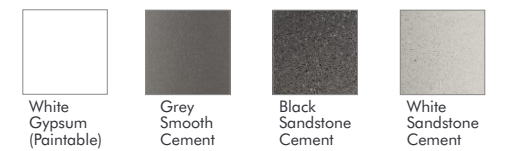

CE RoHS IP20

Color/Material:

Item No.	Voltage	Frequency	Light Source	Wattage
MW-8429L	220-240V	50Hz	CREE LED	MAX 2×3W
MW-8429G	220-240V	50Hz	G9	MAX 40W