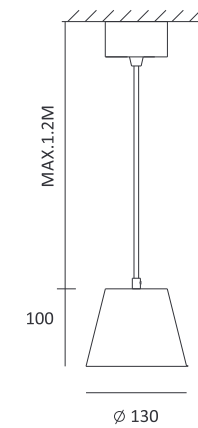

Color/Material:

- **Voltage:** 220-240V
- **Frequency:** 50Hz
- **Light Source:** MH-2310: G9
  MH-2310: GU10
  MH-2310: GX53
- **Wattage:** MAX 25W

CE RoHS IP20