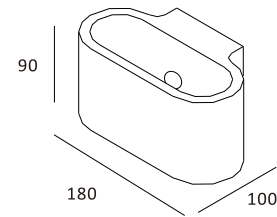

Surface Mounted Wall Lamp