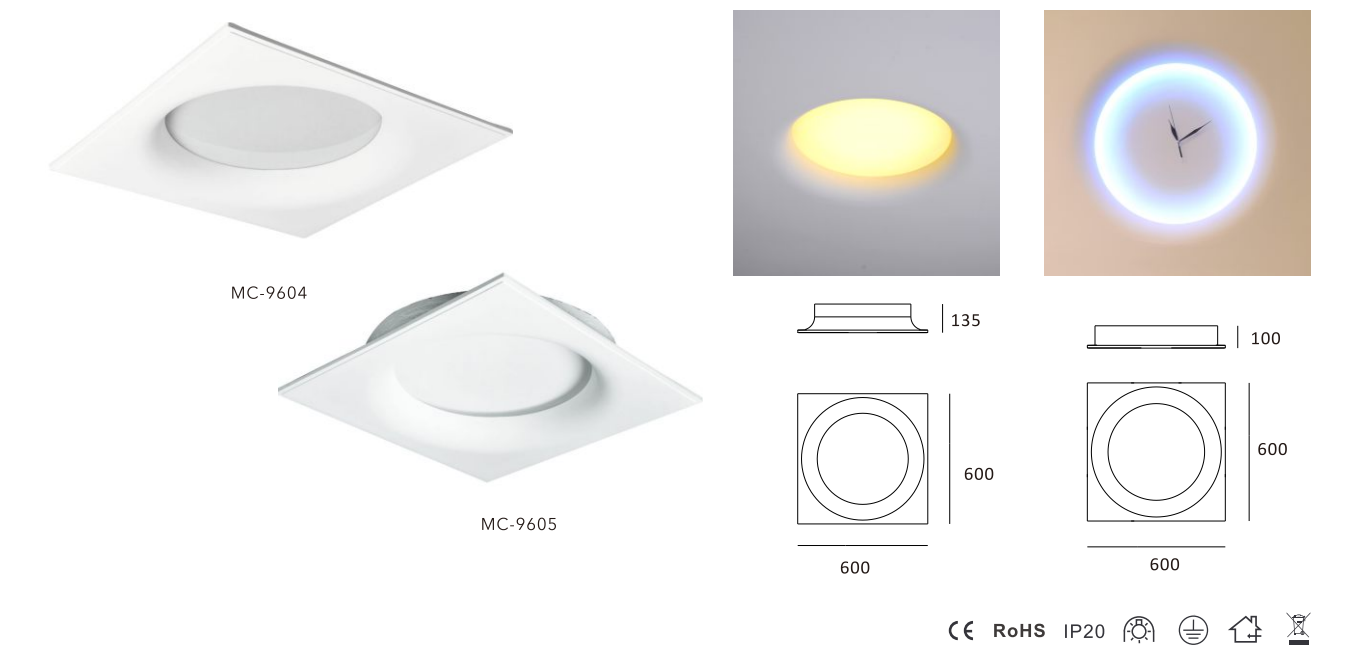

Item No.	Voltage	Frequency	Light Source	Wattage
MC-9604	220-240V	50Hz	E27	MAX 4x18W/CFL
MC-9605	220-240V	/	SMD 5050	MAX 12Wx1.6M