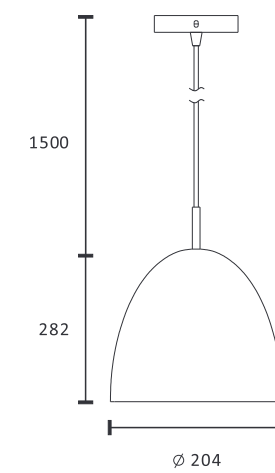

Pendant lamp