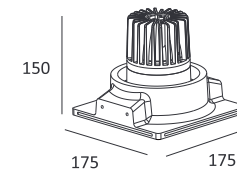

OPTIONS:
LED POWER SUPPLY 350-550mA-DC/DIM

- **Product Size:** 235×235×190
- **Reflector Color:** Black/White/Matt Gold/Blue
  15W(1300lm)/20W(1650lm)
- **Specification:** 3000K/4000K/5000K, CRI 80/90
- **LED Brand:** CREE® PHILIPS CITIZEN
- **IP Rating:** IP20/IP40
- **Voltage:** 220-240V
- **Beam Angle:** 40°
- **Material:** Gypsum & Die-casting Aluminum

Trimless recessed down light with high quality gypsum in nice curved shape, and die-casting aluminum reflector. Multiple color options for the reflector are available and can be easily replaced. Light source with glass diffuser and 3D soft light effect. IP20, can also be IP44.

OPTIONS:
LED POWER SUPPLY 350-550mA-DC/DIM

- **Product Size:** ∅110×210
- **Housing Color:** Black/White
- **Reflector Color:** Black/White/Matt Gold/Blue
  15W(1300lm)/20W(1650lm)
- **Specification:** 3000K/4000K/5000K, CRI 80/90
- **LED Brand:** CREE® PHILIPS CITIZEN
- **IP Rating:** IP20/IP44
- **Voltage:** 220-240V
- **Beam Angle:** 40°
- **Material:** Aluminum

Surface mounted down light, for indoor use. Body of luminaire made of extruded aluminum, offers a reflector with high reflectivity, and multiple color options. Light source with glass diffuser and 3D soft light effect. IP20, can also be IP44.

OPTIONS:
LED POWER SUPPLY 350-550mA-DC/DIM

- **Product Size:** 175×175×150
- **Reflector Color:** Black/White/Matt Gold/Blue
  15W(1300lm)/20W(1650lm)
- **Specification:** 3000K/4000K/5000K, CRI 80/90
- **LED Brand:** CREE® PHILIPS CITIZEN
- **IP Rating:** IP20/IP44
- **Voltage:** 220-240V
- **Beam Angle:** 40°
- **Material:** Gypsum & Die-casting Aluminum