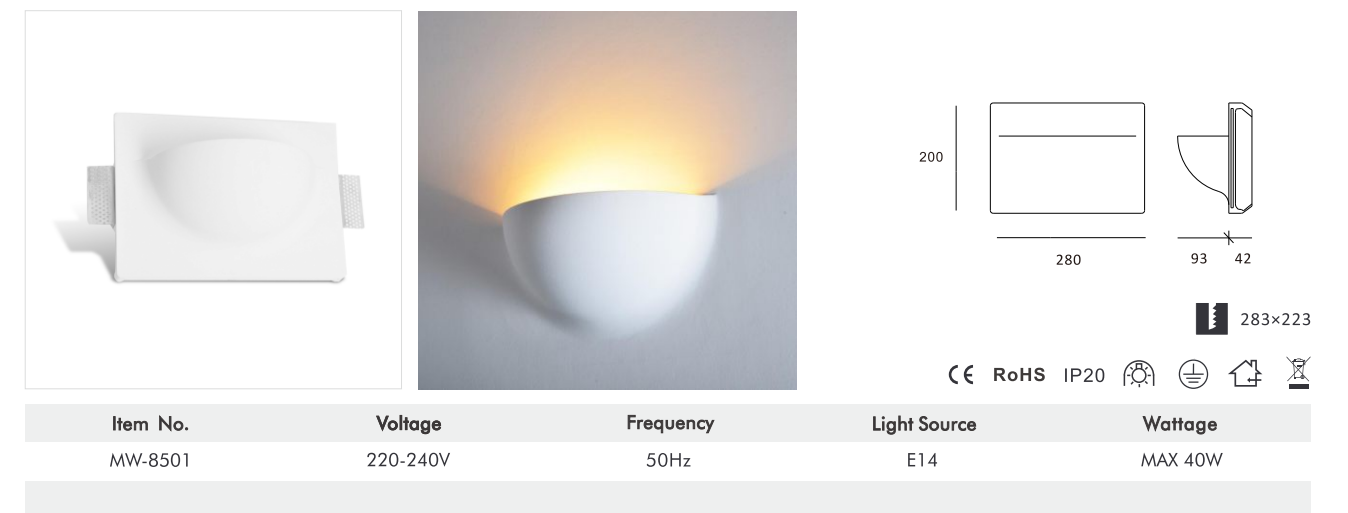

CE RoHS IP20

Item No.	Voltage	Constant Output Current	Light Source	Wattage
MW-9431	DC 3.2V	350mA	CREE LED	MAX 1×1W

Luminous Intensity Distribution Curve

183×123

CE RoHS IP20

Trimless Wall Lamp

Item No.	Voltage	Frequency	Light Source	Wattage
MW-3013	220-240V	50Hz	GU10	MAX 35W
MW-3014	220-240V	50Hz	GU10	MAX 35W