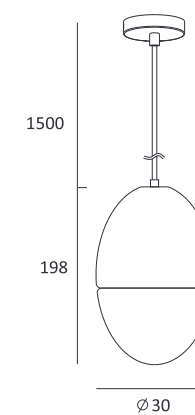

Pendant lamp

MH-2564

Color/Material:

- Voltage: 220-240V
- Frequency: 50Hz
- Light Source: E27
- Wattage: MAX 25W

CE RoHS IP20     

MH-2563

- Voltage: 220-240V
- Frequency: 50Hz
- Light Source: E27
- Wattage: MAX 25W