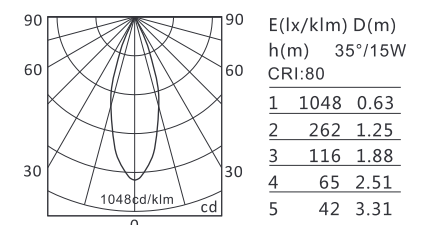

OPTIONS:
LED POWER SUPPLY 350-550mA-DC/DIM

Reflector Color

Recessed down light with high quality die-casting aluminum reflector. Multiple color options for the reflector are available and can be easily replaced. Light source with glass diffuser and 3D soft light effect. IP20, can also be IP44.