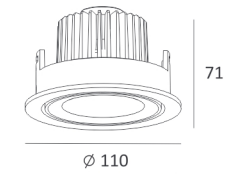

MJ-1006

- Product Size: $\varnothing 110 \times 71$
- Body Color: Black/White
- Specification: 11.5W(900lm)
3000K/4000K/5000K, CRI 80/90
- LED Brand: CREE® PHILIPS
- IP Rating: IP20
- Voltage: 220-240V
- Beam Angle: 15°/25°/38°/60°
- Material: Die-casting Aluminum