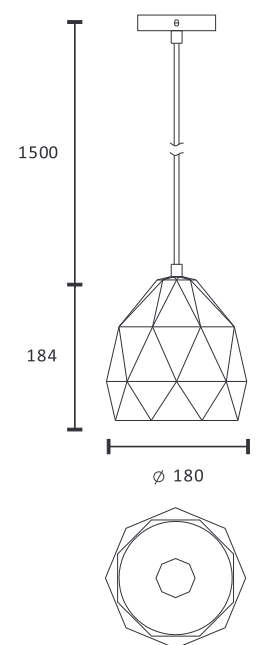

Pendant lamp

- Voltage: 220-240V
- Frequency: 50Hz
- Light Source: E27
- Wattage: MAX 25W

CE RoHS IP20

Color/Material:

MH-2518

Color/Material:

- Voltage: 220-240V
- Frequency: 50Hz
- Light Source: E27
- Wattage: MAX 25W

CE RoHS IP20