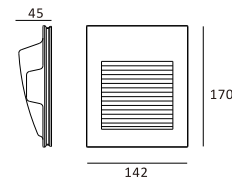

CE RoHS IP20

Trimless Wall Lamp

Item No.	Voltage	Constant Output Current	Light Source	Wattage
MW-3001	DC 3.2V	350mA	CREE LED	MAX 1×1W

Luminous Intensity Distribution Curve

145×173

CE RoHS IP20

Item No.	Voltage	Constant Output Current	Light Source	Wattage
MW-3006	DC 3.2V	350mA	CREE LED	MAX 1×1W