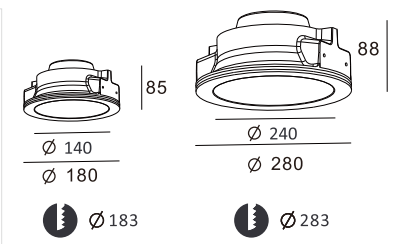

Trimless Downlight

MC-9007

MC-9008

Luminous Intensity Distribution Curve

CE RoHS IP20

Item No.	Voltage	Frequency	Light Source	Wattage
MC-9007	220-240V	50Hz	Hongli SMD 2385	MAX 9W
MC-9008	220-240V	50Hz	Hongli SMD 2385	MAX 18W