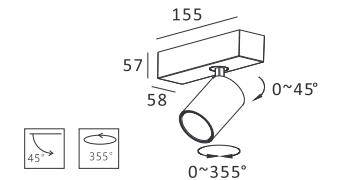

Housing Color:

Jacket:

MJ-1061

- **Product Size:** 58×57×155
- **Housing Color:** Black/White
- **Jacket Color:** Black/White/Matt Gold/Silver
- **Specification:** 10W LED/ 3000K/ CRI80-90
- **LED Brand:** CREE® PHILIPS LUMILEDS
- **IP Rating:** IP20
- **Voltage:** 220-240V
- **Rotation:** 0-45°/ 355°
- **Beam Angle:** 20°/40°/60°
- **Material:** Aluminum