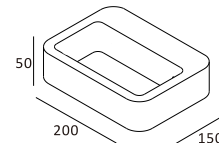

Surface Mounted Wall Lamp

Color/Material:

Item No.	Voltage	Frequency	Light Source	Wattage
MW-8426L	220-240V	50Hz	CREE LED	MAX 2x3W
MW-8426G	220-240V	50Hz	G9	MAX 25W
MW-8427L	220-240V	50Hz	CREE LED	MAX 2x3W
MW-8427G	220-240V	50Hz	G9	MAX 25W

MW-8439

Color/Material:

Item No.	Voltage	Frequency	Light Source	Wattage
MW-8438	220-240V	50Hz	LED COB	MAX 1x5W
MW-8439	220-240V	50Hz	LED COB	MAX 1x5W