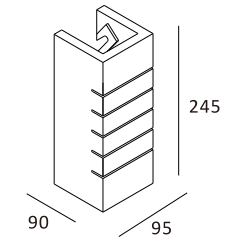

Surface Mounted Wall Lamp

CE RoHS IP20

Item No.	Voltage	Frequency	Light Source	Wattage
MW-8202	220-240V	50Hz	E14	MAX 40W

Color/Material:

White Gypsum (Paintable)