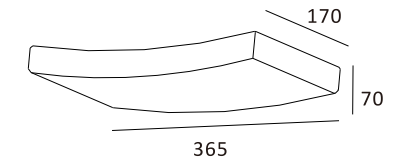

Color/Material:

White Gypsum (Paintable)

CE RoHS IP20

Item No.	Voltage	Frequency	Light Source	Wattage
MW-8211	220-240V	50Hz	E14	MAX 40W

Color/Material:

White Gypsum (Paintable) Grey Smooth Cement Black Sandstone Cement White Sandstone Cement