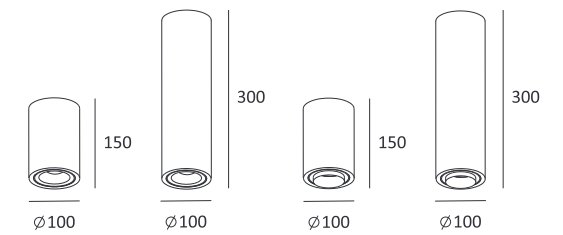

MJ-1028

MJ-1029

MJ-1028

MJ-1029

- **Product Size:** $\varnothing 100 \times 300 / \varnothing 100 \times 150$
- **Body Color:** Black/White
- **Specification:** 11.5W(900lm)
  3000K/4000K/5000K, CRI 80/90
- **LED Brand:** CREE® PHILIPS
- **IP Rating:** IP20
- **Voltage:** 220-240V
- **Beam Angle:** 15°/25°/38°/60°
- **Material:** Aluminum

Body of luminaire is made of high quality aluminum, nice and simple cylinder shape, with corrosion resistance surface treatment, can be white or black color. Offers a reflector with high reflectivity, can be different beam angles.

Body Color: