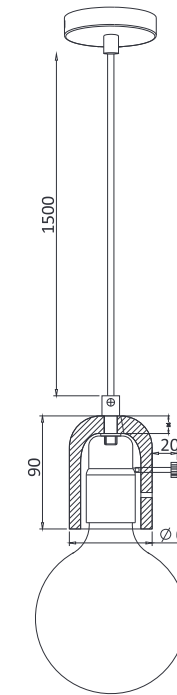

Color/Material:

MH-2573