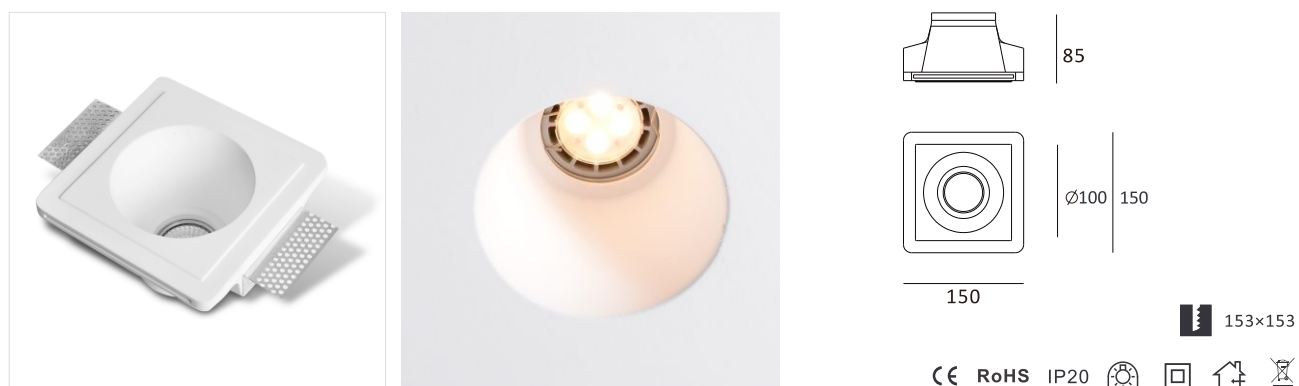

Item No.	Voltage	Frequency	Light Source	Wattage
MC-9420	220-240V	50Hz	GU10	MAX 35W
	12V	50Hz	GU5.3	MAX 35W