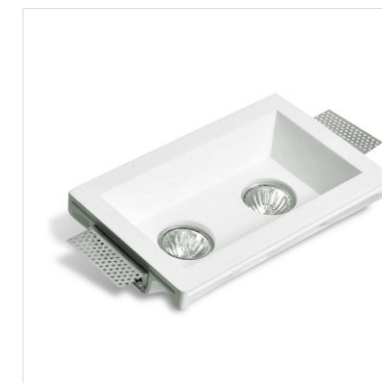

Item No.	Voltage	Frequency	Light Source	Wattage
MC-9420	220-240V	50Hz	GU10	MAX 35W
	12V	50Hz	GU5.3	MAX 35W

Trimless Downlight

217x120

CE RoHS IP20

Item No.	Voltage	Frequency	Light Source	Wattage
MC-9223	220-240V	50Hz	GU10	MAX 2x35W
	12V	50Hz	GU5.3	MAX 2x35W