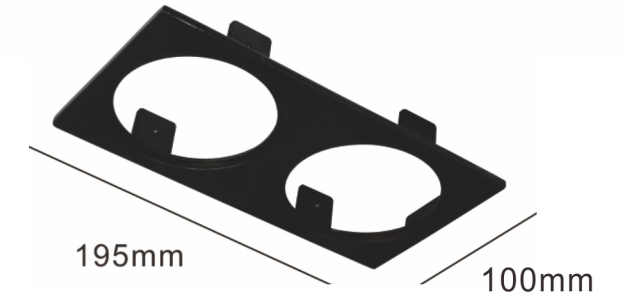

MJ-1004L

- Product Size: $\varnothing 82 \times 70$
- Body Color: Black/White
- Specification: 11.5W(900lm)
3000K/4000K/5000K, CRI 80/90
- LED Brand: **CREE® PHILIPS**
- IP Rating: IP20
- Voltage: 220-240V
- Beam Angle: 15°/25°/38°/60°
- Material: Die-casting Aluminum