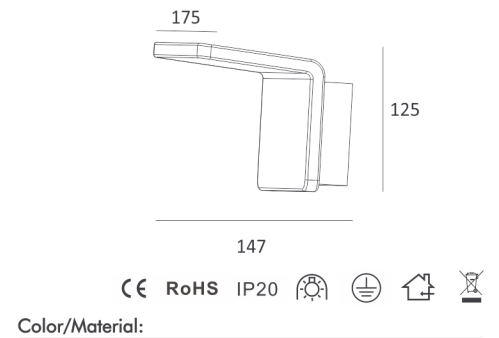

Color/Material: