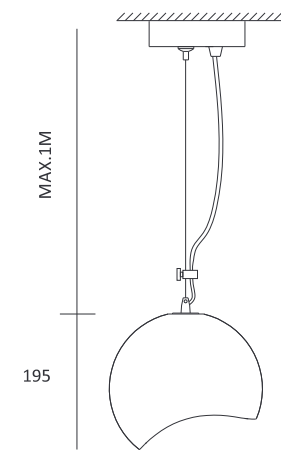

CE RoHS IP20     

MH-2300

MAX. 1M

195

∅ 220

Color/Material:

White Gypsum
(Paintable)

- Voltage: 220-240V
- Frequency: 50Hz
- Light Source: E27
- Wattage: MAX 25W