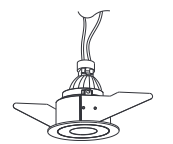

Round pinhole deep downlight

MAJEAX MR16 LIGHT SOURCE

TRIM

Reflector

∅ 95

U 85

LED-GU10/MR16

LED-GU5.3/MR16