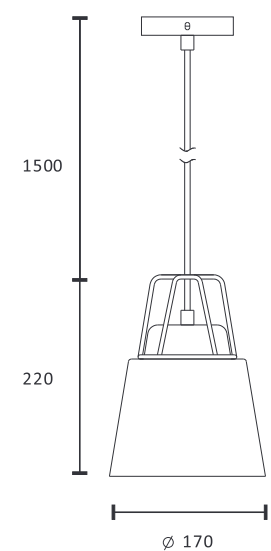

Color/Material:

MH-2543