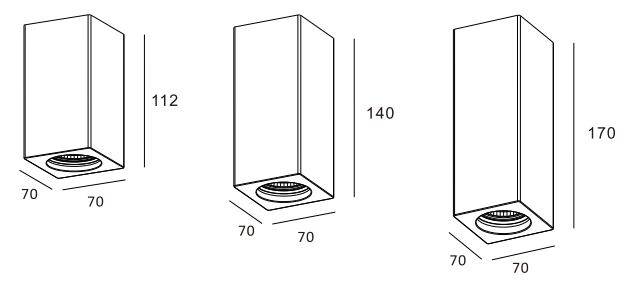

Surface Mounted Ceiling Lamp

Color/Material:

White Gypsum (Paintable)   Grey Smooth Cement

CE RoHS IP20

Item No.	Voltage	Frequency	Light Source	Wattage
MC-9265	220-240V	50Hz	GU10	MAX 35W
MC-9266	220-240V	50Hz	GU10	MAX 35W
MC-9267	220-240V	50Hz	GU10	MAX 35W

Color/Material:

White Gypsum (Paintable)   Grey Smooth Cement

CE RoHS IP20

Item No.	Voltage	Frequency	Light Source	Wattage
MC-9262	220-240V	50Hz	GU10	MAX 35W
MC-9263	220-240V	50Hz	GU10	MAX 35W
MC-9264	220-240V	50Hz	GU10	MAX 35W