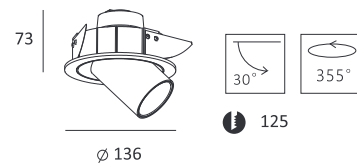

Tono round with trim

Color options for parts:

MJ-2010

- **Product Size:** $\varnothing 136 \times 73$
- **Specification:** 11W LED/3000K/CRI80/705lm
- **LED Brand:** CREE® PHILIPS LUMILEDS
- **IP Rating:** IP20
- **Voltage:** 220-240V
- **Beam Angle:** 20°/40°/60°
- **Rotation:** 0-30°/355°
- **Material:** Die-casting Aluminum