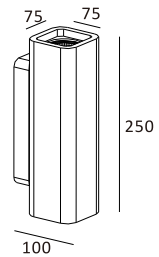

CE RoHS IP20

Color/Material:

White Gypsum (Paintable)

Grey Smooth Cement