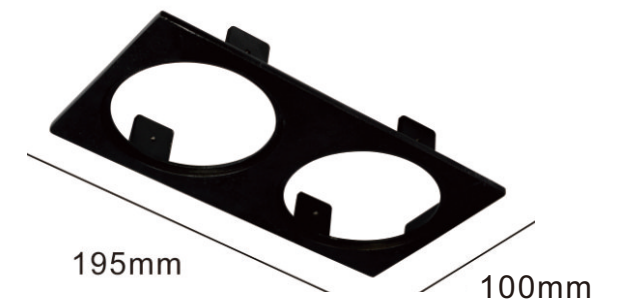

MJ-1012

- **Product Size:** $\phi 100 \times 100 \times 77$
- **Body Color:** Black/White
- **Panel Color:** Black/White
- **Specification:** $2 \times 11W(1634lm)$
  3000K/4000K/5000K, CRI 80/90
- **LED Brand:** CREE® PHILIPS
- **IP Rating:** IP20
- **Voltage:** 220-240V
- **Beam Angle:** $15^\circ/25^\circ/38^\circ/60^\circ$
- **Material:** Die-casting Aluminum

Decorative rectangle panel is made of high quality aluminum, exquisite and fashion, with corrosion resistance surface treatment, can be white or black color. Decorative panel is installed with the spot light of MJ-1003 with any color as requested. Offers a reflector with high reflectivity, can be different beam angles.