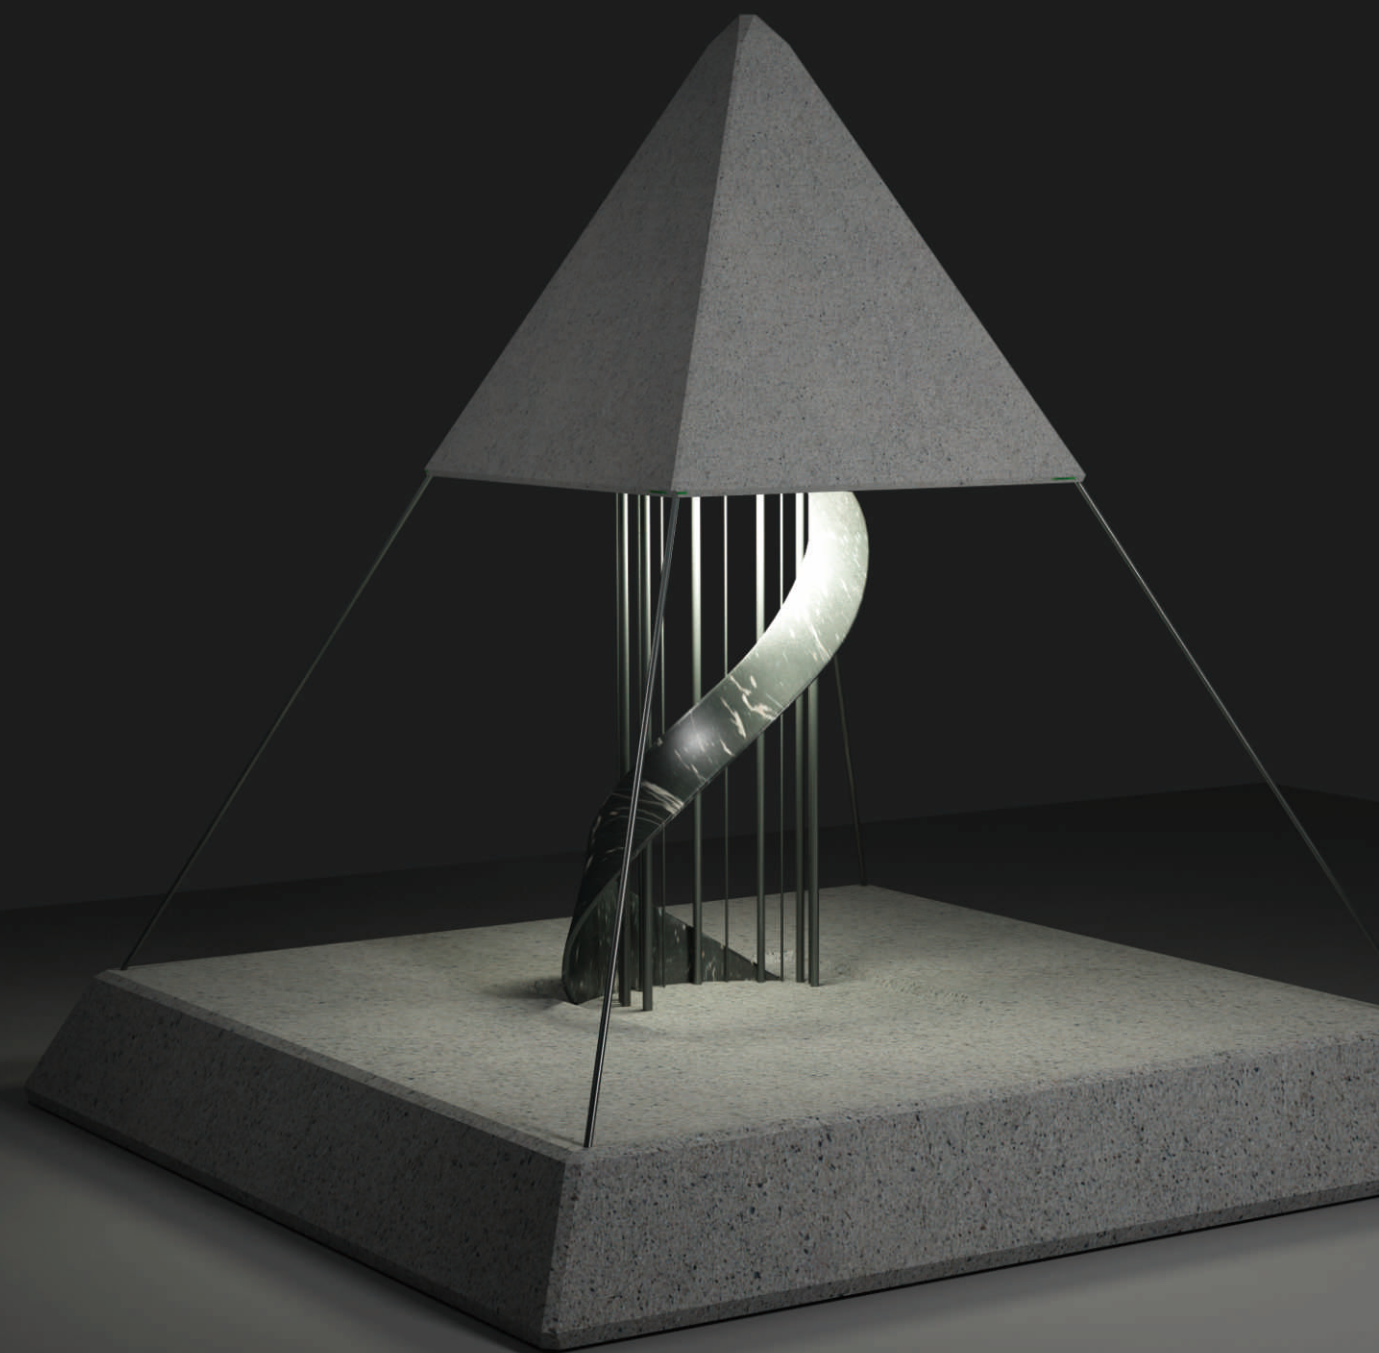

Tel: 86-760-87965766

Fax: 86-760-86929519

majeax®

Handmade
Natural material silky surface
Paintable
OEM/ODM

Contents Of Majeax

Majeax Lighting is the leading manufacturer of quality lighting products, we offer comprehensive range of stylish recessed, pendant, wall mounted, ceiling mounted lighting products. We are especially wellknown as the biggest and best manufacturer for gypsum lighting with our extensive range of designs, superior quality and reliable and responsible performace on customer service.