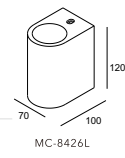

maJEaX®

Surface Mounted Wall Lamp

MW-8426

MW-8427

MC-8426L

MC-8426G

MC-8427L

MC-8427G