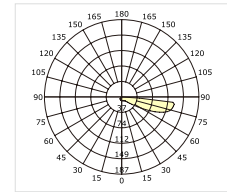

Luminous Intensity Distribution Curve

323×103

CE RoHS IP20

Item No.	Voltage	Constant Output Current	Light Source	Wattage
MW-3004	DC 3.2V	350mA	CREE LED	MAX 1×1W

Luminous Intensity Distribution Curve

145×173