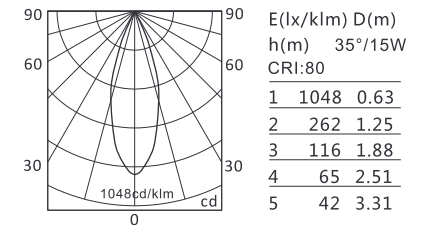

OPTIONS:
LED POWER SUPPLY 350-550mA-DC/DIM

Reflector Color

Recessed down light with high quality die-casting aluminum reflector. Multiple color options for the reflector are available and can be easily replaced. Light source with glass diffuser and 3D soft light effect. IP20, can also be IP44.