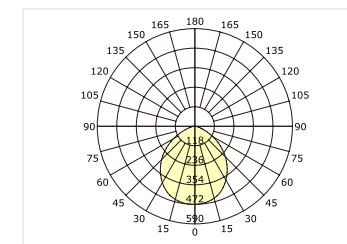

Trimless Downlight

MC-9007

MC-9008

Luminous Intensity Distribution Curve

CE RoHS IP20

Item No.	Voltage	Frequency	Light Source	Wattage
MC-9007	220-240V	50Hz	Hongli SMD 2385	MAX 9W
MC-9008	220-240V	50Hz	Hongli SMD 2385	MAX 18W