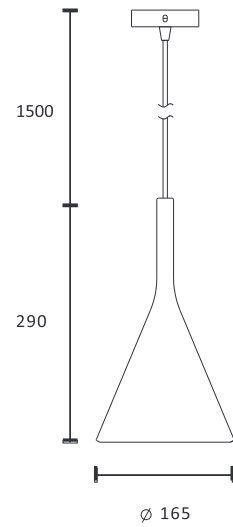

Pendant lamp

MH-2602