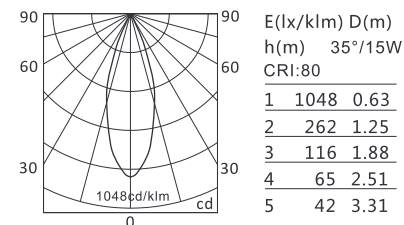

OPTIONS:
LED POWER SUPPLY 350-550mA-DC/DIM

MJ-2008

- **Product Size:** ∅110×210
- **Housing Color:** Black/White
- **Reflector Color:** Black/White/Matt Gold/Blue
  15W(1300lm)/20W(1650lm)
- **Specification:** 3000K/4000K/5000K, CRI 80/90
- **LED Brand:** CREE® PHILIPS CITIZEN
- **IP Rating:** IP20/IP44
- **Voltage:** 220-240V
- **Beam Angle:** 40°
- **Material:** Aluminum