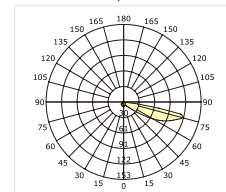

Luminous Intensity Distribution Curve

323×103

CE RoHS IP20

Item No.	Voltage	Constant Output Current	Light Source	Wattage
MW-3004	DC 3.2V	350mA	CREE LED	MAX 1×1W

Luminous Intensity Distribution Curve

145×173