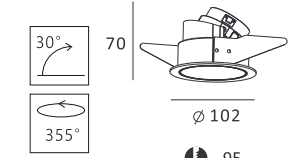

Square deep downlight

- **Product Size:** 90×90×61
- **Trim Color:** Black/White
- **Reflector Color:** Black/White/Matt Gold/Silver
- **Specification:** 1×10W LED MR16/3000K/CRI80/800lm
- **LED Brand:** CREE®
- **IP Rating:** IP20
- **Voltage:** 220-240V
- **Beam Angle:** 20°/40°/60°
- **Material:** Die-casting Aluminum

Adjustable deep downlight

95

MJ- 1035

- **Product Size:** $\varnothing 102 \times 70$
- **Trim Color:** Black/White
- **Reflector Color:** Black/White/Matt Gold/Silver
- **Specification:** 1×10W LED MR16/3000K/CRI 80/800lm
- **LED Brand:** CREE®
- **IP Rating:** IP20
- **Voltage:** 220-240V
- **Beam Angle:** 20°/40°/60°
- **Rotation:** 0-30°/ 355°
- **Material:** Die-casting Aluminum