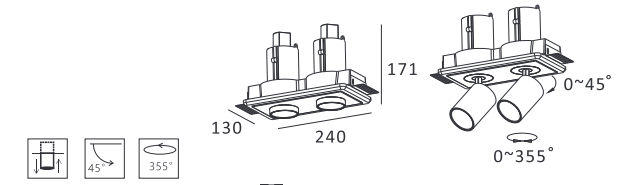

Housing Color:

Jacket:

MJ-1057

- **Product Size:** 130×240×171
- **Housing Color:** Black/White
- **Jacket Color:** Black/White/Matt Gold/Silver
- **Specification:** 2×10W LED/ 3000K/ CRI90/ 1800lm
- **LED Brand:** CREE® PHILIPS
- **IP Rating:** IP20
- **Voltage:** 220-240V
- **Rotation:** 0-45°/ 355°
- **Beam Angle:** 20°/40°/60°
- **Material:** Gypsum & Aluminum