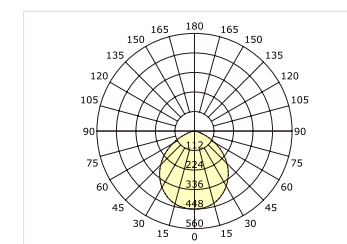

CE RoHS IP20

Item No.	Voltage	Frequency	Light Source	Wattage
MC-9306	220-240V	50Hz	Hongli SMD 2385	MAX 9W
MC-9307	220-240V	50Hz	Hongli SMD 2385	MAX 18W