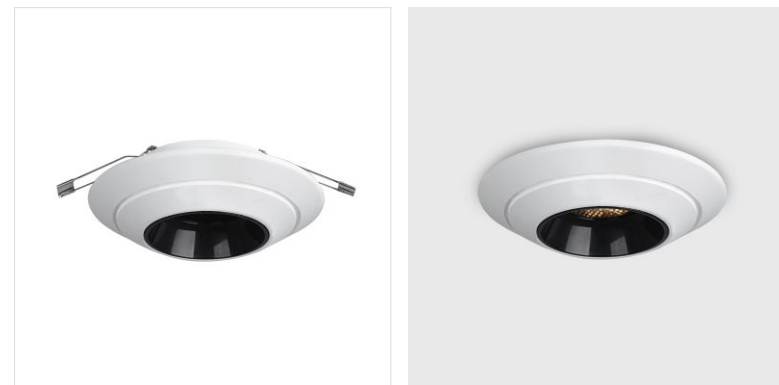

Surface Mounted Ceiling Lamp

Item No.	Voltage	Frequency	Light Source	Wattage
MC-9152	220-240V	50Hz	GU10	MAX 35W
	12V	50Hz	GU5.3	MAX 35W

50
Ø69
Ø130
123x123

- Honeycomb
- Softening Lens
- Liner Spread Lens
- Frosted Lens