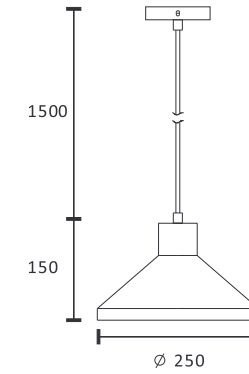

Color/Material:

MH-2511