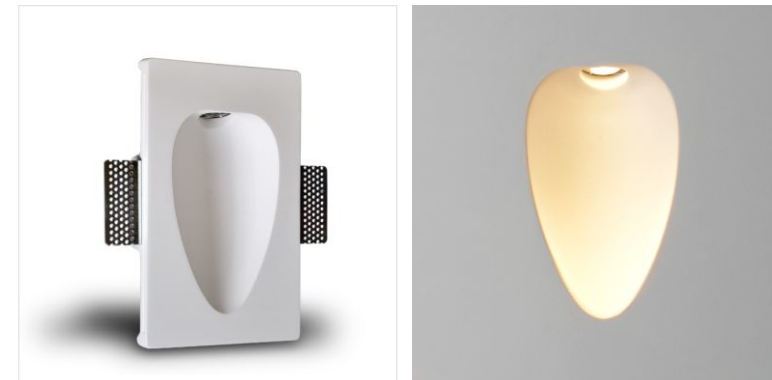

Luminous Intensity Distribution Curve

248×113

CE RoHS IP20

Item No.	Voltage	Frequency	Light Source	Wattage
MW-3010	220-240V	50Hz	GU10	MAX 35W

353×103

CE RoHS IP20

Trimless Wall Lamp

Item No.	Voltage	Constant Output Current	Light Source	Wattage
MW-3005	DC 3.2V	350mA	CREE LED	MAX 1×1W