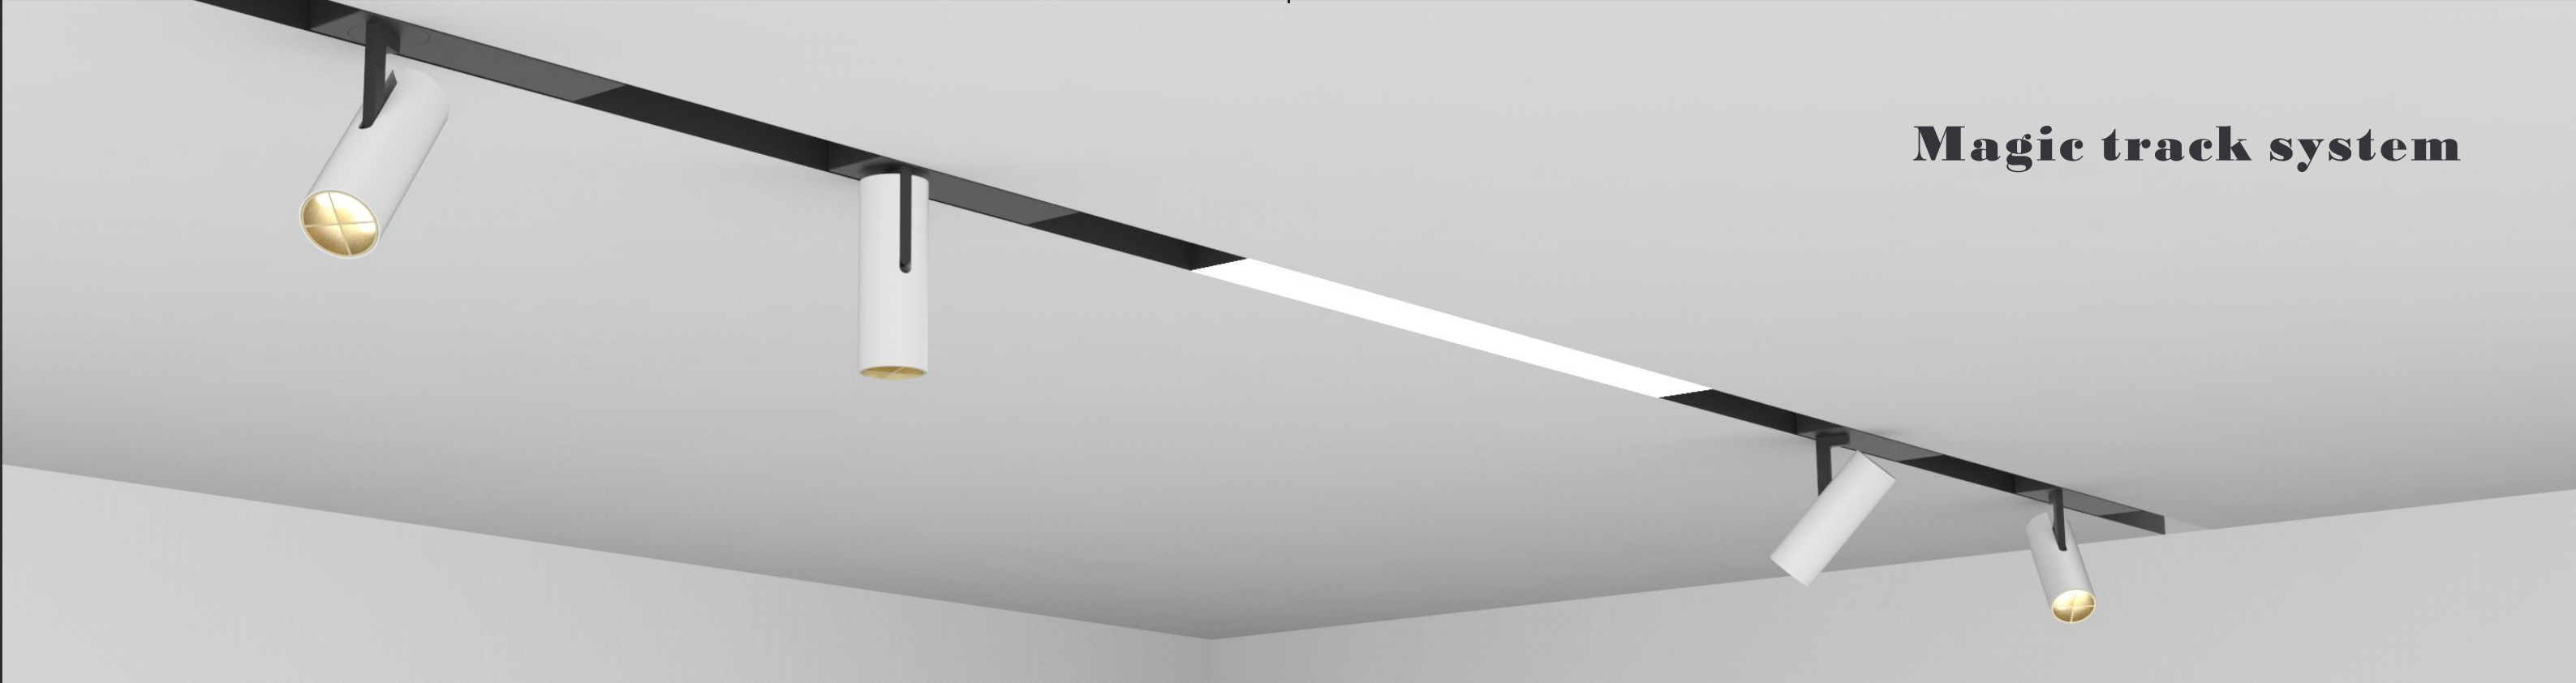

Magic track system

MJ-2033

- Product Size: 272×58×230
- Specification: 14W LED/3000K/CRI 80/870lm
- LED Brand: CREE® PHILIPS LUMILEDS
- IP Rating: IP20
- Voltage: 220-240V
- Beam Angle: 20°/40°/60°
- Rotation: 0-85°/355°
- Material: Aluminum

CE RoHS IP20

Stick:

Jacket:

MJ-2030

- Product Size: 342×58×236
- Specification: 14W LED/3000K/CRI 80/870lm
- LED Brand: CREE® PHILIPS LUMILEDS
- IP Rating: IP20
- Voltage: 220-240V
- Beam Angle: 20°/40°/60°
- Rotation: 0-85°/355°
- Material: Aluminum

CE RoHS IP20