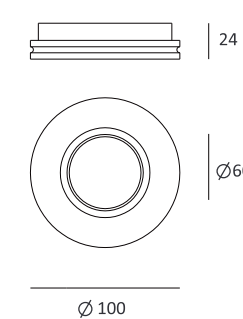

Trimless Downlight

103x103

CE RoHS IP20

Item No.	Voltage	Frequency	Light Source	Wattage
MC-9222	220-240V	50Hz	GU10	MAX 35W
	12V	50Hz	GU5.3	MAX 35W

Ø103

CE RoHS IP20

Item No.	Voltage	Frequency	Light Source	Wattage
MC-9222R	220-240V	50Hz	GU10	MAX 35W
	12V	50Hz	GU5.3	MAX 35W