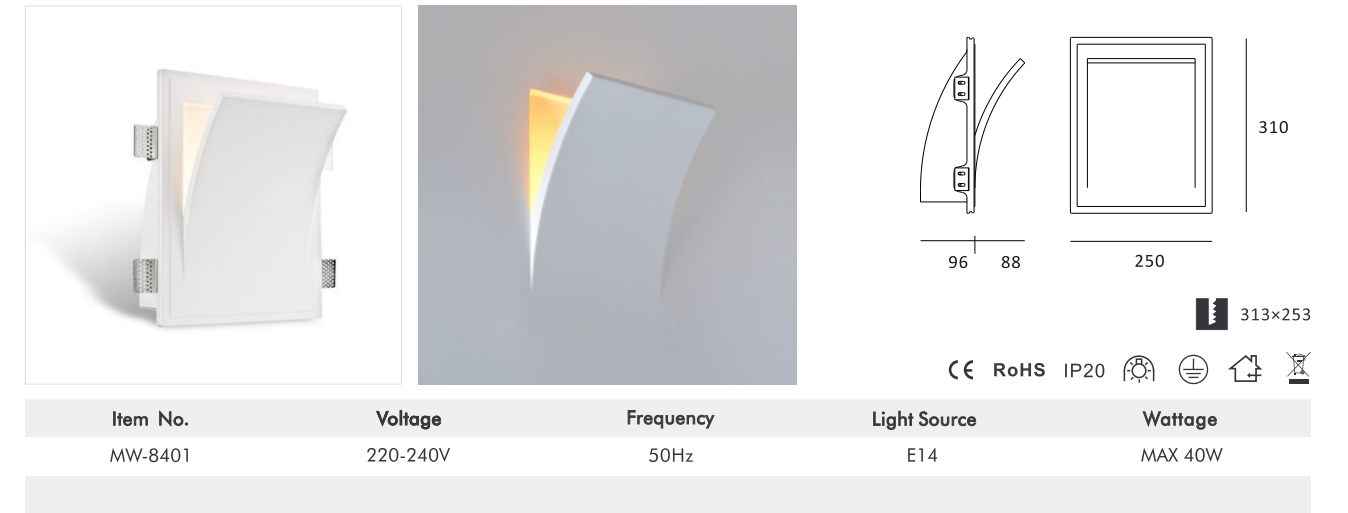

CE RoHS IP20

Item No.	Voltage	Constant Output Current	Light Source	Wattage
MW-9431	DC 3.2V	350mA	CREE LED	MAX 1×1W

Luminous Intensity Distribution Curve

183×123

CE RoHS IP20

Trimless Wall Lamp

Item No.	Voltage	Frequency	Light Source	Wattage
MW-3013	220-240V	50Hz	GU10	MAX 35W
MW-3014	220-240V	50Hz	GU10	MAX 35W