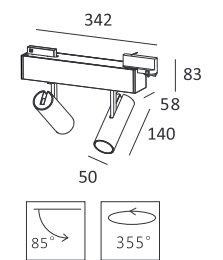

CE RoHS IP20

Stick:

Jacket:

MJ-2030

- Product Size: 342×58×236
- Specification: 14W LED/3000K/CRI 80/870lm
- LED Brand: CREE® PHILIPS LUMILEDS
- IP Rating: IP20
- Voltage: 220-240V
- Beam Angle: 20°/40°/60°
- Rotation: 0-85°/355°
- Material: Aluminum