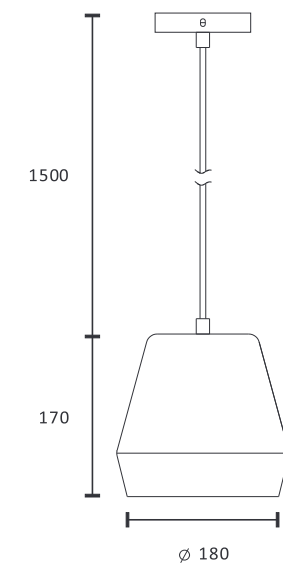

Pendant lamp

MH-2502