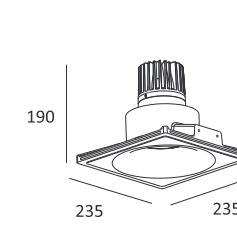

OPTIONS:
LED POWER SUPPLY 350-550mA-DC/DIM