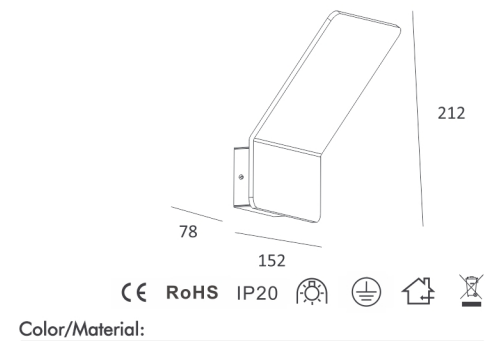

Color/Material: