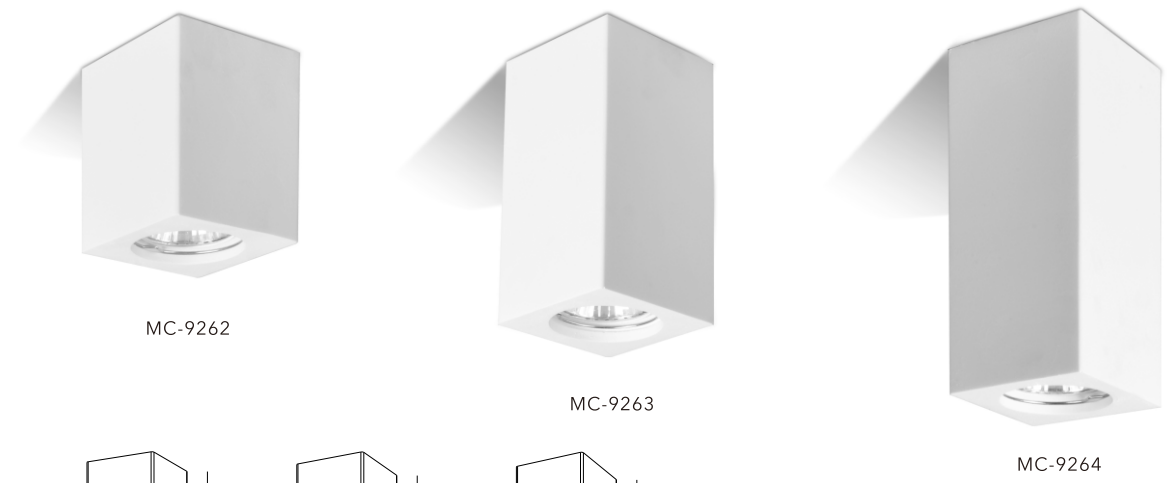

Surface Mounted Ceiling Lamp

Color/Material:

White Gypsum (Paintable)   Grey Smooth Cement

CE RoHS IP20

Item No.	Voltage	Frequency	Light Source	Wattage
MC-9265	220-240V	50Hz	GU10	MAX 35W
MC-9266	220-240V	50Hz	GU10	MAX 35W
MC-9267	220-240V	50Hz	GU10	MAX 35W

Color/Material:

White Gypsum (Paintable)   Grey Smooth Cement

CE RoHS IP20

Item No.	Voltage	Frequency	Light Source	Wattage
MC-9262	220-240V	50Hz	GU10	MAX 35W
MC-9263	220-240V	50Hz	GU10	MAX 35W
MC-9264	220-240V	50Hz	GU10	MAX 35W