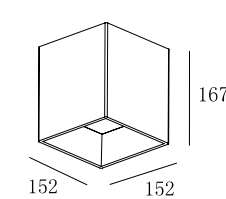

NEW COLOR/MATERIAL

Surface Mounted Ceiling Lamp

Color/Material:

Item No.	Voltage	Frequency	Light Source	Wattage
MC-9421	220-240V	50Hz	Hongli SMD 2385	MAX 15W
MC-9429	220-240V	50Hz	Hongli SMD 2385	MAX 15W

Color/Material:

Item No.	Voltage	Frequency	Light Source	Wattage
MC-9257	220-240V	50Hz	GU10	MAX 50W
	12V	50Hz	GU5.3	MAX 50W
MC-9258	220-240V	50Hz	GU10	MAX 50W
	12V	50Hz	GU5.3	MAX 50W

Color/Material:

Item No.	Voltage	Frequency	Light Source	Wattage
MC-9426	220-240V	50Hz	Hongli SMD 2385	MAX 9W
MC-9427	220-240V	50Hz	Hongli SMD 2385	MAX 9W