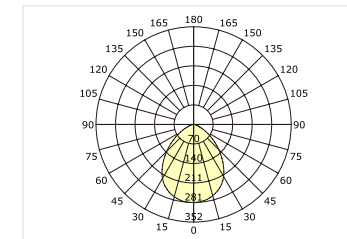

Trimless Downlight

MC-9007

MC-9008

Luminous Intensity Distribution Curve

CE RoHS IP20

Item No.	Voltage	Frequency	Light Source	Wattage
MC-9007	220-240V	50Hz	Hongli SMD 2385	MAX 9W
MC-9008	220-240V	50Hz	Hongli SMD 2385	MAX 18W