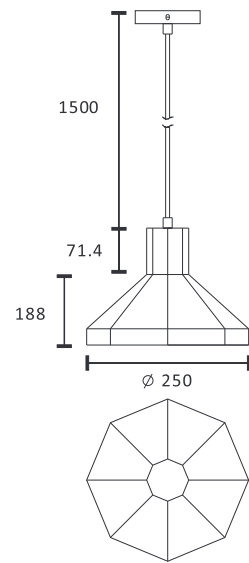

CE RoHS IP20

Pendant lamp

MH-2521

- Voltage: 220-240V
- Frequency: 50Hz
- Light Source: E27
- Wattage: MAX 25W

Color/Material:

MH-2516

Color/Material:

- Voltage: 220-240V
- Frequency: 50Hz
- Light Source: E27
- Wattage: MAX 25W