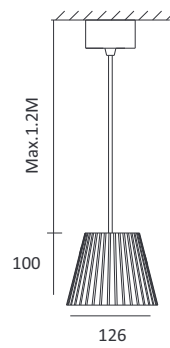

MW-8444

Color/Material:

Item No.	Voltage	Frequency	Light Source	Wattage
MW-8513	220-240V	50Hz	LED	MAX 6W

Color/Material:

MH-2314

- Voltage: 220-240V
- Frequency: 50Hz
- Light Source: LED
- Wattage: MAX 6W

MH-2309