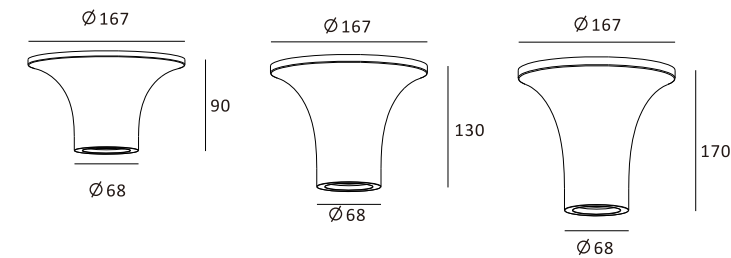

Surface Mounted Ceiling Lamp

Color/Material:

White Gypsum (Paintable)   Grey Smooth Cement

CE RoHS IP20

Item No.	Voltage	Frequency	Light Source	Wattage
MC-9265	220-240V	50Hz	GU10	MAX 35W
MC-9266	220-240V	50Hz	GU10	MAX 35W
MC-9267	220-240V	50Hz	GU10	MAX 35W