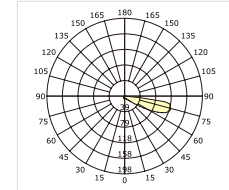

Item No.	Voltage	Constant Output Current	Light Source	Wattage
MW-3003	DC 3.2V	350mA	CREE LED	MAX 1×1W

Luminous Intensity Distribution Curve

248×113

CE RoHS IP20