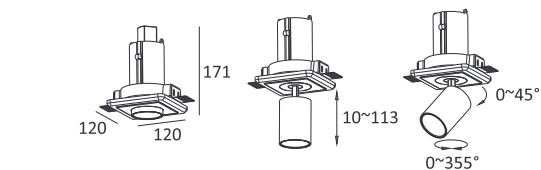

Housing Color:

Jacket:

MJ-1056

- **Product Size:** 120×120×170
- **Housing Color:** Black/White
- **Jacket Color:** Black/White/Matt Gold/Silver
- **Specification:** 10W LED/ 3000K/ CRI80/ 870lm
- **LED Brand:** CREE® PHILIPS
- **IP Rating:** IP20
- **Voltage:** 220-240V
- **Rotation:** 0-45°/ 355°
- **Beam Angle:** 20°/40°/60°
- **Material:** Gypsum & Aluminum