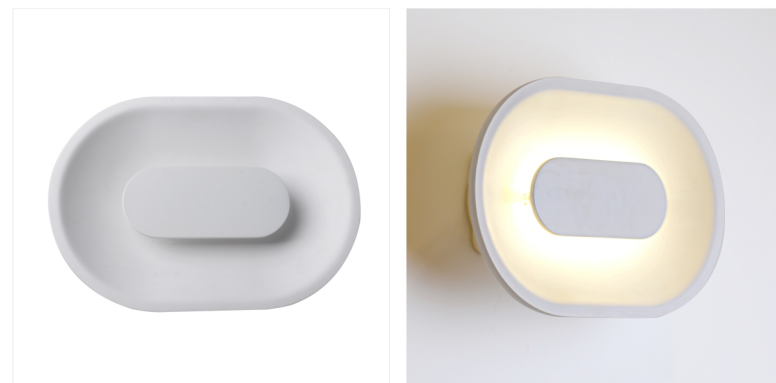

Item No.	Voltage	Frequency	Light Source	Wattage
MW-8226	220-240V	50Hz	SMD 2835	7W