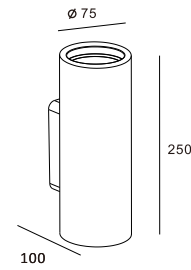

CE RoHS IP20

Color/Material:

White Gypsum (Paintable)

Grey Smooth Cement