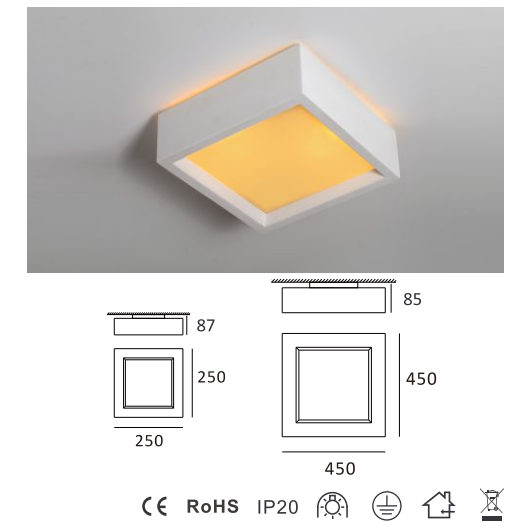

Surface Mounted Ceiling Lamp

Item No.	Voltage	Frequency	Light Source	Wattage
MC-9261	220-240V	50Hz	GU10	MAX 35W

Item No.	Voltage	Frequency	Light Source	Wattage
MC-9271	220-240V	50Hz	GU10	MAX 50W

Item No.	Voltage	Frequency	Light Source	Wattage
MC-9279	220-240V	50Hz	GU10	MAX 50W

Item No.	Voltage	Frequency	Light Source	Wattage
MC-9301	220-240V	50Hz	E27	MAX 2x25W
MC-9302	220-240V	50Hz	E27	MAX 3x18W/CFL

Item No.	Voltage	Frequency	Light Source	Wattage
MC-9401	220-240V	50Hz	E27	MAX 2x25W
MC-9402	220-240V	50Hz	E27	MAX 3x18W/CFL