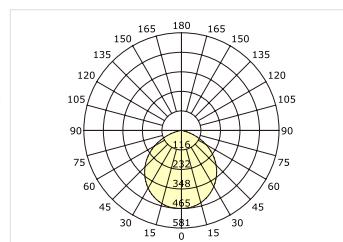

Luminous Intensity Distribution Curve

CE RoHS IP20

Item No.	Voltage	Frequency	Light Source	Wattage
MC-9337A	220-240V	50Hz	Hongli SMD 2385	MAX 18W
MC-9337B	220-240V	50Hz	Hongli SMD 2385	MAX 9W