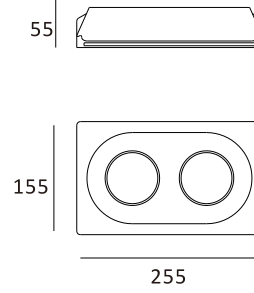

253x153

CE RoHS IP20

Item No.	Voltage	Frequency	Light Source	Wattage
MC-9223A	220-240V	50Hz	GU10	MAX 2x35W
	12V	50Hz	GU5.3	MAX 2x35W

258x158

CE RoHS IP20

Item No.	Voltage	Frequency	Light Source	Wattage
MC-9234N	220-240V	50Hz	GU10	MAX 2x50W
	12V	50Hz	GU5.3	MAX 2x50W