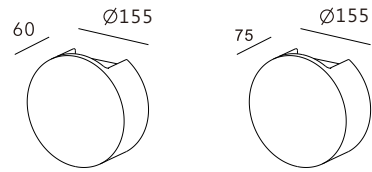

MW-8440L

MW-8440G

CE RoHS IP20

Color/Material:

White Gypsum (Paintable)