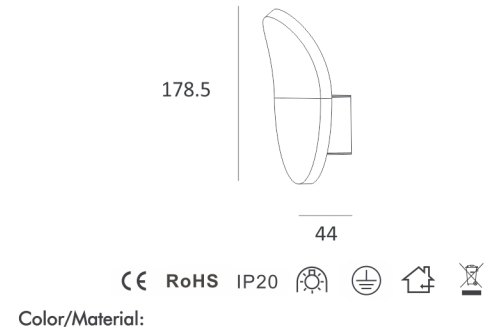

Color/Material: