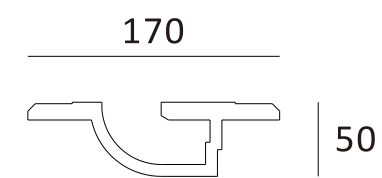

MC-9703

Item No.	Voltage	Light Source	LED Strip Model	Wattage
MC-9703	DC 12V	LED Strip	SMD 5050 (excl.)	MAX 12W/1M