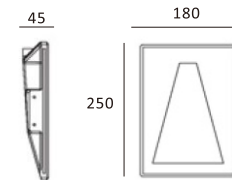

183×253

CE RoHS IP20