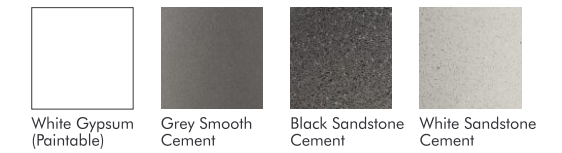

Color/Material:

MH-2511

- Voltage: 220-240V
- Frequency: 50Hz
- Light Source: E27
- Wattage: MAX 25W

Color/Material:

MH-2603

Color/Material:

- Voltage: 220-240V
- Frequency: 50Hz
- Light Source: E27
- Wattage: MAX 25W