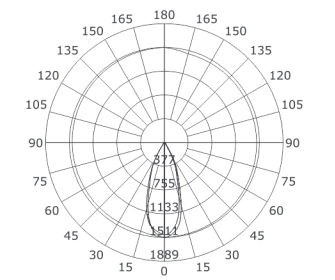

Unit: cd
— C0-C180 — C90-C270 — G0

OPTIONS:
LED POWER SUPPLY 250mA-DC/DIM

Body of luminaire is made of high quality aluminum, exquisite and fashion, with corrosion resistance surface treatment, can be white or black color. Offers a reflector with high reflectivity, can be different beam angles. Unique design with light ring effect.