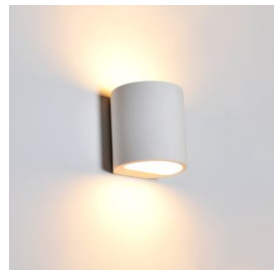

Surface Mounted Wall Lamp

Color/Material:

Item No.	Voltage	Frequency	Light Source	Wattage
MW-8417	220-240V	50Hz	G9	MAX 40W
MW-8424	220-240V	50Hz	COB	MAX 1x5W
MW-8418	220-240V	50Hz	G9	MAX 40W

Color/Material:

Item No.	Voltage	Frequency	Light Source	Wattage
MW-8416	220-240V	50Hz	G9	MAX 40W

maJEaX®