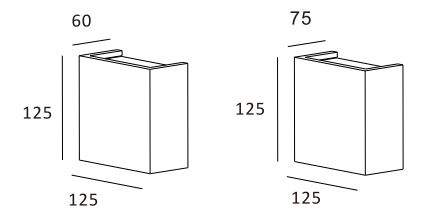

Surface Mounted Wall Lamp

CE RoHS IP20

Color/Material:

Item No.	Voltage	Frequency	Light Source	Wattage
MW-8428L	220-240V	50Hz	CREE LED	MAX 2×3W
MW-8428G	220-240V	50Hz	G9	MAX 40W

CE RoHS IP20

Color/Material:

Item No.	Voltage	Frequency	Light Source	Wattage
MW-8429L	220-240V	50Hz	CREE LED	MAX 2×3W
MW-8429G	220-240V	50Hz	G9	MAX 40W

CE RoHS IP20

Color/Material:

Item No.	Voltage	Frequency	Light Source	Wattage
MW-8339L	220-240V	50Hz	CREE LED	MAX 2×3W
MW-8339G	220-240V	50Hz	G9	MAX 40W