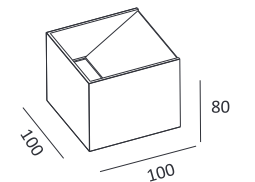

MJ-1101

- **Product Size:** 100×100×80
- **Color:** Black/White
- **Specification:** 6.3W CREE® COB/ Bridgelux with dimmable driver 2700/3000k/4000K
- **IP Rating:** IP20
- **Voltage:** 220-240V
- **Dimmable:** YES

Exterior Color: