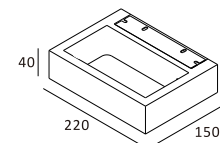

Surface Mounted Wall Lamp

Color/Material:

Item No.	Voltage	Frequency	Light Source	Wattage
MW-8426L	220-240V	50Hz	CREE LED	MAX 2x3W
MW-8426G	220-240V	50Hz	G9	MAX 25W
MW-8427L	220-240V	50Hz	CREE LED	MAX 2x3W
MW-8427G	220-240V	50Hz	G9	MAX 25W

MW-8438

Color/Material:

Item No.	Voltage	Frequency	Light Source	Wattage
MW-8438	220-240V	50Hz	LED COB	MAX 1x5W
MW-8439	220-240V	50Hz	LED COB	MAX 1x5W