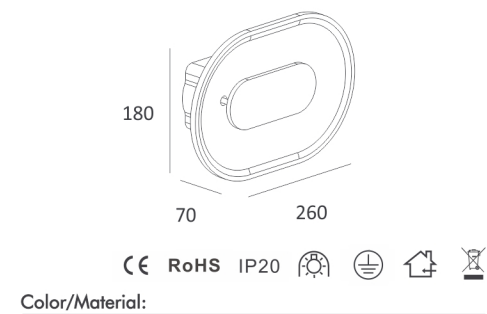

Color/Material: