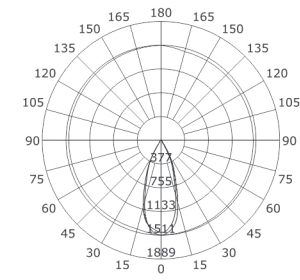

MJ-1004L

- Product Size: $\varnothing 82 \times 70$
- Body Color: Black/White
- Specification: 11.5W(900lm)
3000K/4000K/5000K, CRI 80/90
- LED Brand: **CREE® PHILIPS**
- IP Rating: IP20
- Voltage: 220-240V
- Beam Angle: 15°/25°/38°/60°
- Material: Die-casting Aluminum