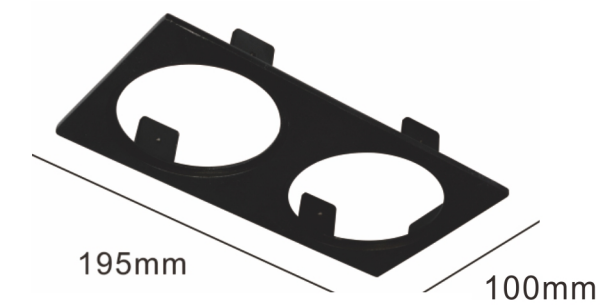

Decorative rectangle panel is made of high quality aluminum, exquisite and fashion, with corrosion resistance surface treatment, can be white or black color. Decorative panel is installed with the spot light of MJ-1005 with any color as requested. Offers a reflector with high reflectivity, can be different beam angles.