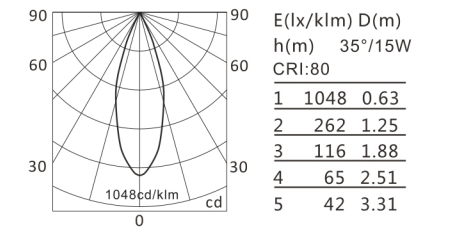

MJ-1008

- Product Size: Ø 140 × 69
- Body Color: White
- Specification: 11W(705lm)
  3000K/4000K/5000K, CRI 80/90
- LED Brand: CREE® PHILIPS
- IP Rating: IP20
- Voltage: 220-240V
- Beam Angle: 15°/25°/38°/60°
- Material: Gypsum+Aluminum

OPTIONS:
LED POWER SUPPLY 350-550mA-DC/DIM