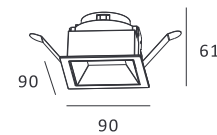

Square deep downlight

82×82

- **Product Size:** 90×90×61
- **Trim Color:** Black/White
- **Reflector Color:** Black/White/Matt Gold/Silver
- **Specification:** 1×10W LED MR16/3000K/CRI80/800lm
- **LED Brand:** CREE®
- **IP Rating:** IP20
- **Voltage:** 220-240V
- **Beam Angle:** 20°/40°/60°
- **Material:** Die-casting Aluminum

Adjustable deep downlight

MJ- 1035

- **Product Size:** $\varnothing 102 \times 70$
- **Trim Color:** Black/White
- **Reflector Color:** Black/White/Matt Gold/Silver
- **Specification:** 1×10W LED MR16/3000K/CRI 80/800lm
- **LED Brand:** CREE®
- **IP Rating:** IP20
- **Voltage:** 220-240V
- **Beam Angle:** 20°/40°/60°
- **Rotation:** 0-30°/ 355°
- **Material:** Die-casting Aluminum