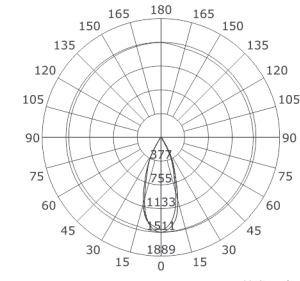

Body Color:

Unit: cd
— C0-C180 — C90-C270 — G0

OPTIONS:
LED POWER SUPPLY 250mA-DC/DIM

Body of luminaire is made of high quality die-casting aluminum, exquisite and fashion, with corrosion resistance surface treatment, can be white or black color. Offers a reflector with high reflectivity, can be different beam angles.

MJ-1004L

- Product Size: $\varnothing 82 \times 70$
- Body Color: Black/White
- Specification: 11.5W(900lm)
  3000K/4000K/5000K, CRI 80/90
- LED Brand: **CREE® PHILIPS**
- IP Rating: IP20
- Voltage: 220-240V
- Beam Angle: 15°/25°/38°/60°
- Material: Die-casting Aluminum