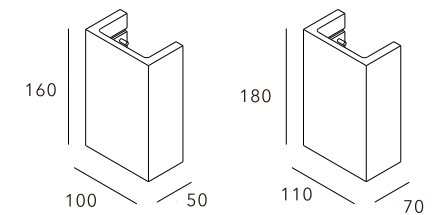

CE RoHS IP20

Color/Material:

White
Gypsum
(Paintable)

Item No.	Voltage	Frequency	Light Source	Wattage
MW-8413S	220-240V	50Hz	E14	MAX 40W

Surface Mounted Wall Lamp

CE RoHS IP20

Color/Material:

Item No.	Voltage	Frequency	Light Source	Wattage
MW-8428L	220-240V	50Hz	CREE LED	MAX 2×3W
MW-8428G	220-240V	50Hz	G9	MAX 40W