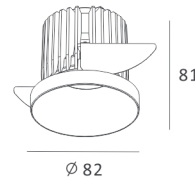

81

Ø 82

75

Body Color:

Unit: cd
— C0-C180 — C90-C270 — G0

OPTIONS:
LED POWER SUPPLY 250mA-DC/DIM

Body of luminaire is made of high quality die-casting aluminum, exquisite and fashion, with corrosion resistance surface treatment, can be white or black color. Offers a reflector with high reflectivity, can be different beam angles.

MJ-1005

- Product Size: Ø 82 × 81
- Body Color: Black/White
- Specification: 11.5W(900lm)
  3000K/4000K/5000K, CRI 80/90
- LED: CREE® PHILIPS
- IP Rating: IP20
- Voltage: 220-240V
- Beam Angle: 15°/25°/38°/60°
- Material: Die-casting Aluminum

MJ-1014

- Product Size: 195 × 100
- Body Color: Black/White
- Panel Color: Black/White
- Specification: 2 × 11W(1800m)
  3000K/4000K/5000K, CRI 80/90
- LED: CREE®
- IP Rating: IP20
- Voltage: 220-240V
- Beam Angle: 15°/25°/38°/60°
- Material: Die-casting Aluminum

Decorative rectangle panel is made of high quality aluminum, exquisite and fashion, with corrosion resistance surface treatment, can be white or black color. Decorative panel is installed with the spot light of MJ-1005 with any color as requested. Offers a reflector with high reflectivity, can be different beam angles.

MJ-1011

- Product Size: 100 × 100 × 81
- Panel Color: Black/White
- Specification: 11.5W(900lm)
  3000K/4000K/5000K, CRI 80/90
- LED: CREE® PHILIPS
- IP Rating: IP20
- Voltage: 220-240V
- Beam Angle: 15°/25°/38°/60°
- Material: Die-casting Aluminum

100

Panel Color:

Unit: cd
— C0-C180 — C90-C270 — G0

OPTIONS:
LED POWER SUPPLY 250mA-DC/DIM