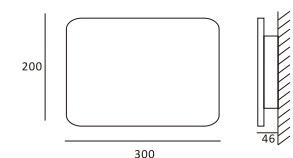

Color/Material:

Item No.	Voltage	Frequency	Light Source	Wattage
MW-8441	220-240V	50Hz	SMD 5050	MAX 11W