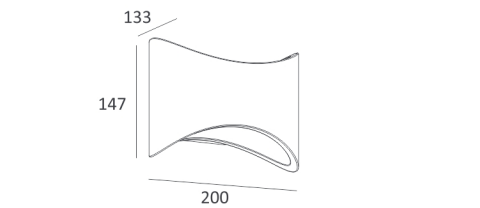

CE RoHS IP20

COLOR/MATERIAL

Item No.	Voltage	Frequency	Light Source	Wattage
MW-8537	220-240V	50Hz	G9	MAX 40W