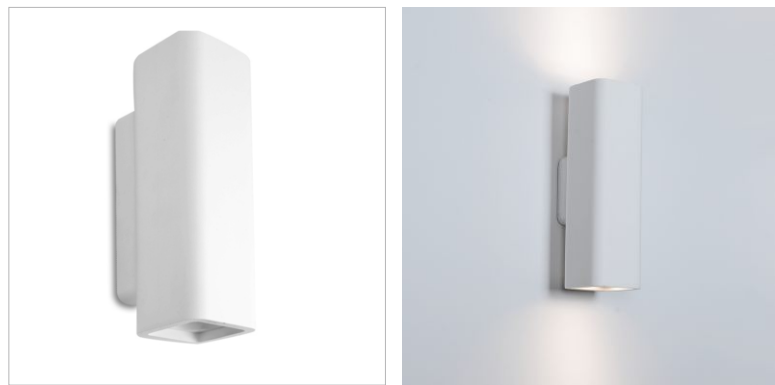

Item No.	Voltage	Frequency	Light Source	Wattage
MW-8443	220-240V	50Hz	GU10	MAX 2x35W

CE RoHS IP20

Color/Material:

White Gypsum (Paintable)

Grey Smooth Cement