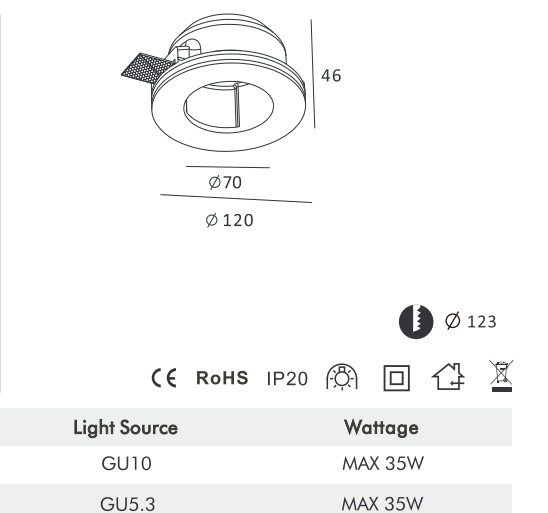

Item No.	Voltage	Frequency	Light Source	Wattage
MC-9130G	220-240V	50Hz	GU10	MAX 35W
	12V	50Hz	GU5.3	MAX 35W