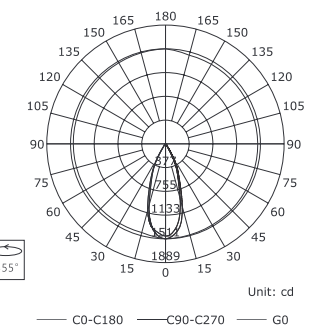

Unit: cd
C0-C180 C90-C270 G0
OPTIONS:
LED POWER SUPPLY 250mA-DC/DIM

Body of luminaire is made of high quality die-casting aluminum, exquisite and fashion, with corrosion resistance surface treatment, can be white or black color etc. Offers a reflector with high reflectivity, can be different beam angles. Horizontal rotation 355°, vertical rotation 90°. Unique design with light ring effect.

CE RoHS IP20