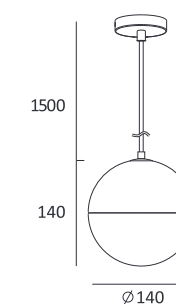

Pendant lamp

MH-2564

Color/Material:

- Voltage: 220-240V
- Frequency: 50Hz
- Light Source: E27
- Wattage: MAX 25W

CE RoHS IP20

MH-2563

- Voltage: 220-240V
- Frequency: 50Hz
- Light Source: E27
- Wattage: MAX 25W

CE RoHS IP20

Color/Material: