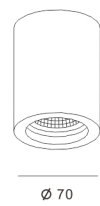

Surface Mounted Ceiling Lamp

110

Ø 70

140

Ø 70

170

Ø 70

Color/Material:

White
Gypsum
(Paintable)

Grey
Smooth
Cement

CE RoHS IP20

Item No.	Voltage	Frequency	Light Source	Wattage
MC-9268	220-240V	50Hz	GU10	MAX 35W
MC-9269	220-240V	50Hz	GU10	MAX 35W
MC-9270	220-240V	50Hz	GU10	MAX 35W