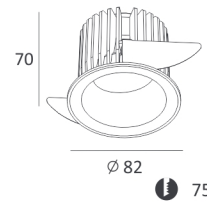

Body Color:

Unit: cd
— C0-C180 — C90-C270 — G0

OPTIONS:
LED POWER SUPPLY 250mA-DC/DIM

Body of luminaire is made of high quality die-casting aluminum, exquisite and fashion, with corrosion resistance surface treatment, can be white or black color. Offers a reflector with high reflectivity, can be different beam angles.

MJ-1004L

- Product Size: $\varnothing 82 \times 70$
- Body Color: Black/White
- Specification: 11.5W(900lm)
  3000K/4000K/5000K, CRI 80/90
- LED Brand: **CREE® PHILIPS**
- IP Rating: IP20
- Voltage: 220-240V
- Beam Angle: 15°/25°/38°/60°
- Material: Die-casting Aluminum