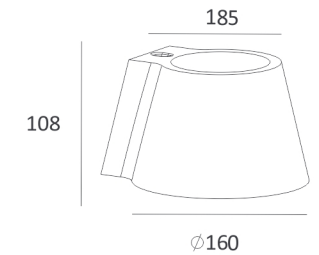

CE RoHS IP20

Color/Material: