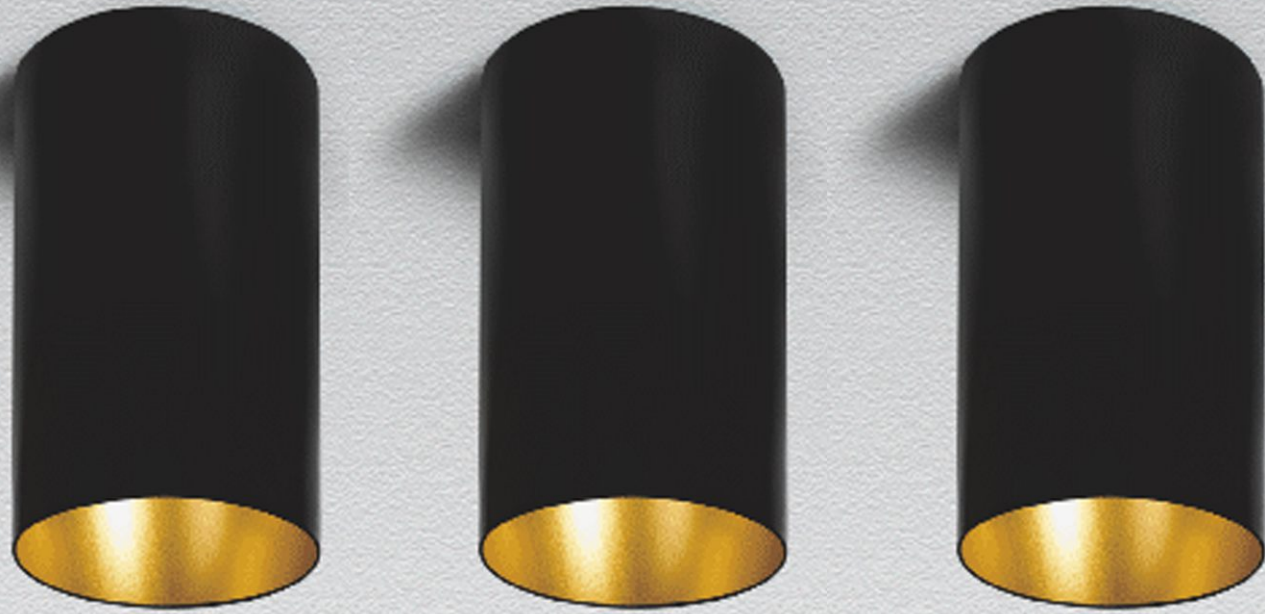

OPTIONS:
LED POWER SUPPLY 350-550mA-DC/DIM

- **Product Size:** 235×235×190
- **Reflector Color:** Black/White/Matt Gold/Blue
  15W(1300lm)/20W(1650lm)
- **Specification:** 3000K/4000K/5000K, CRI 80/90
- **LED Brand:** CREE® PHILIPS CITIZEN
- **IP Rating:** IP20/IP40
- **Voltage:** 220-240V
- **Beam Angle:** 40°
- **Material:** Gypsum & Die-casting Aluminum

Trimless recessed down light with high quality gypsum in nice curved shape, and die-casting aluminum reflector. Multiple color options for the reflector are available and can be easily replaced. Light source with glass diffuser and 3D soft light effect. IP20, can also be IP44.