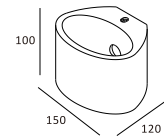

MW-8417/MW-8424