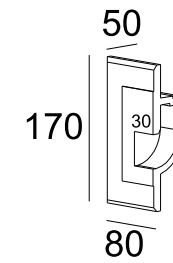

MC-9703EL

MC-9703