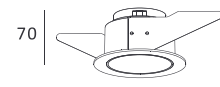

Round deep downlight

∅ 95

U 85

MJ-1031

- **Product Size:** ∅95×70
- **Trim Color:** Black/White
- **Reflector Color:** Black/White/Matt Gold/Silver
- **Specification:** 1×10W LED MR16/3000K/CRI 80/800lm
- **LED Brand:** CREE®
- **IP Rating:** IP20
- **Voltage:** 220-240V
- **Beam Angle:** 20°/40°/60°
- **Material:** Die-casting Aluminum

Round pinhole deep downlight

∅ 95

U 85

MJ-1032

- **Product Size:** ∅95×52
- **Trim Color:** Black/White
- **Reflector Color:** Black/White
- **Specification:** 1×10W LED MR16/3000K/CRI 80/800lm
- **LED Brand:** CREE®
- **IP Rating:** IP20
- **Voltage:** 220-240V
- **Beam Angle:** 20°/40°/60°
- **Material:** Die-casting Aluminum