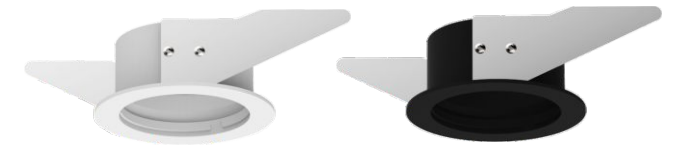

Round deep downlight

∅ 95

U 85

MJ-1031

- **Product Size:** ∅95×70
- **Trim Color:** Black/White
- **Reflector Color:** Black/White/Matt Gold/Silver
- **Specification:** 1×10W LED MR16/3000K/CRI 80/800lm
- **LED Brand:** CREE®
- **IP Rating:** IP20
- **Voltage:** 220-240V
- **Beam Angle:** 20°/40°/60°
- **Material:** Die-casting Aluminum

Round pinhole deep downlight

Reflector

∅ 95

U 85

MJ-1032

- **Product Size:** ∅95×52
- **Trim Color:** Black/White
- **Reflector Color:** Black/White
- **Specification:** 1×10W LED MR16/3000K/CRI 80/800lm
- **LED Brand:** CREE®
- **IP Rating:** IP20
- **Voltage:** 220-240V
- **Beam Angle:** 20°/40°/60°
- **Material:** Die-casting Aluminum