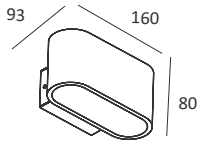

MJ-1095/MJ-1095G

- **Product Size:** 160×93×80mm
- **External Color:** Black
- **Internal Color:** Gold/Silver
- **Specification:** MJ-1095G G9 (Bulb excluded)
MJ-1095 10W LED, 2700K/3000K/4000K, CRI80/CRI90
- **LED Brand:** CREE® PHILIPS® bridgetek
- **IP Rating:** IP20
- **Voltage:** 220-240V
- **Life Hours:** 50000 hours