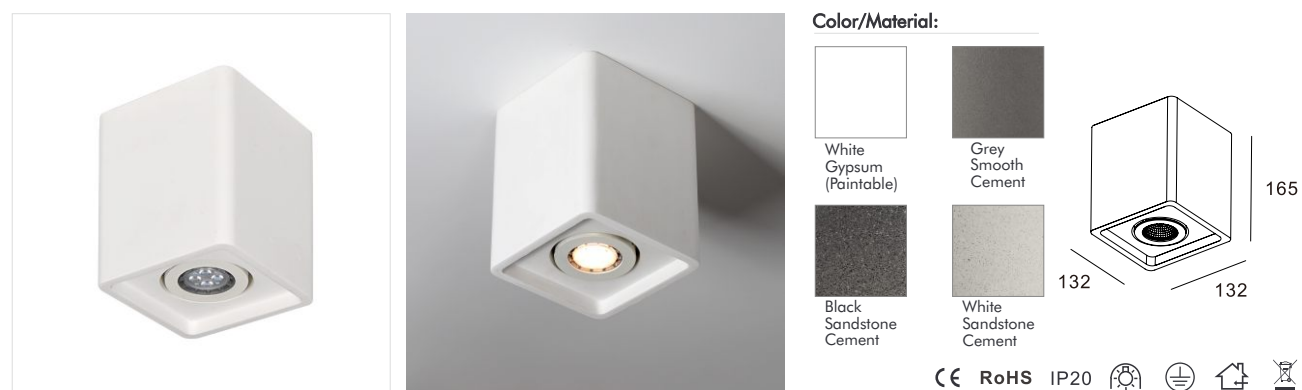

MC-9427

Color/Material:

Item No.	Voltage	Frequency	Light Source	Wattage
MC-9426	220-240V	50Hz	Hongli SMD 2385	MAX 9W
MC-9427	220-240V	50Hz	Hongli SMD 2385	MAX 9W

Surface Mounted Ceiling Lamp

Item No.	Voltage	Frequency	Light Source	Wattage
MC-9261	220-240V	50Hz	GU10	MAX 35W