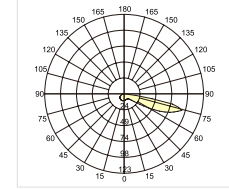

Item No.	Voltage	Constant Output Current	Light Source	Wattage
MW-3009	DC 3.2V	350mA	CREE LED	MAX 1×1W

Luminous Intensity Distribution Curve

168×83

CE RoHS IP20