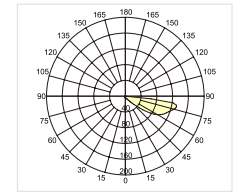

Item No.	Voltage	Constant Output Current	Light Source	Wattage
MW-3005	DC 3.2V	350mA	CREE LED	MAX 1×1W

Luminous Intensity Distribution Curve

148×233

CE RoHS IP20