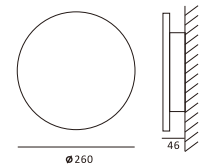

Surface Mounted Wall Lamp

Color/Material:

Item No.	Voltage	Frequency	Light Source	Wattage
MW-8445	220-240V	50Hz	SMD 5050	MAX 2.85W
MW-8446	220-240V	50Hz	SMD 5050	MAX 5.4W

Color/Material:

Item No.	Voltage	Frequency	Light Source	Wattage
MW-8415/MW-8415A	220-240V	50Hz	CREE XB-D	MAX 2x2W
	220-240V	50Hz	G9	MAX 40W