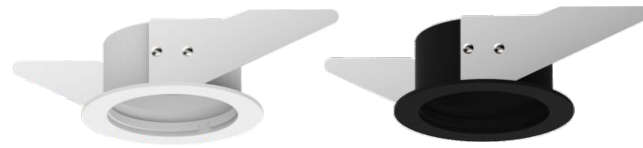

Reflector

∅ 95

U 85

MJ-1031

- **Product Size:** ∅95×70
- **Trim Color:** Black/White
- **Reflector Color:** Black/White/Matt Gold/Silver
- **Specification:** 1×10W LED MR16/3000K/CRI 80/800lm
- **LED Brand:** CREE®
- **IP Rating:** IP20
- **Voltage:** 220-240V
- **Beam Angle:** 20°/40°/60°
- **Material:** Die-casting Aluminum