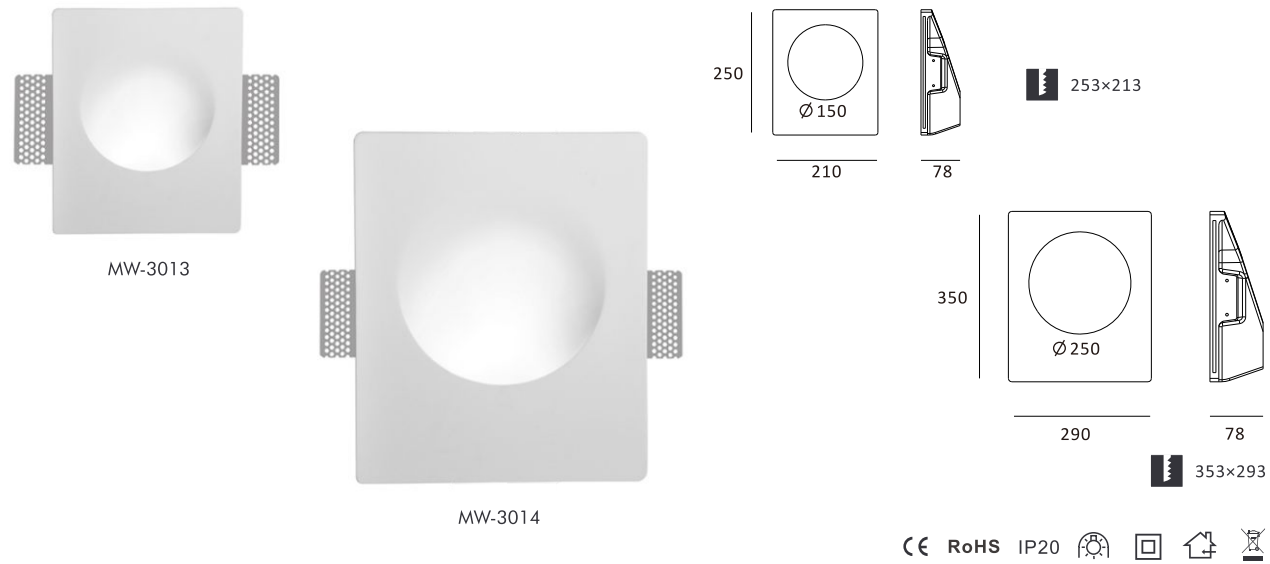

CE RoHS IP20

Item No.	Voltage	Constant Output Current	Light Source	Wattage
MW-9431	DC 3.2V	350mA	CREE LED	MAX 1×1W

Luminous Intensity Distribution Curve

183×123

CE RoHS IP20

Trimless Wall Lamp

Item No.	Voltage	Frequency	Light Source	Wattage
MW-3013	220-240V	50Hz	GU10	MAX 35W
MW-3014	220-240V	50Hz	GU10	MAX 35W