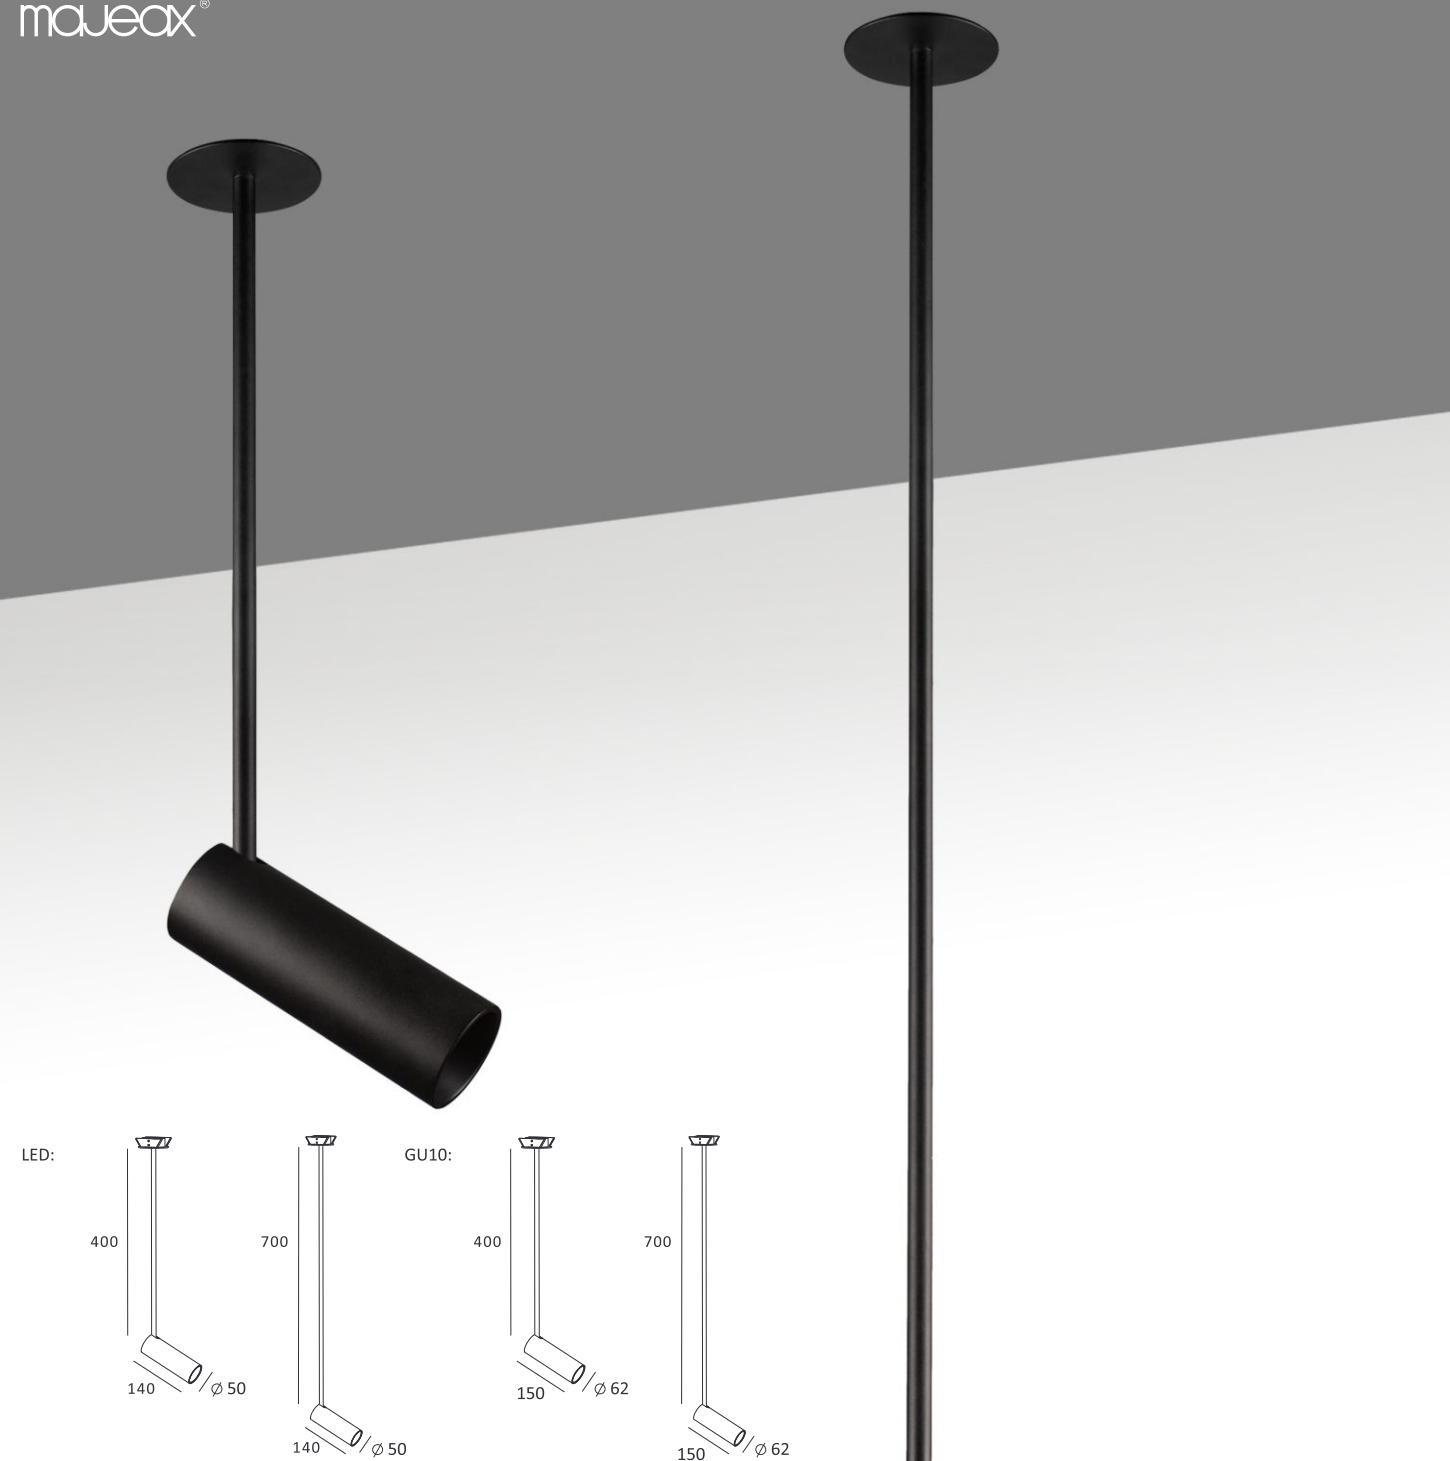

Tono round with trim

Color options for parts:

CE RoHS IP20    

MJ-2024

- **Product Size:** 235×235×116
- **Specification:** 11W LED/3000K/CRI 80/705lm
- **LED Brand:** CREE® PHILIPS LUMILEDS
- **IP Rating:** IP20
- **Voltage:** 220-240V
- **Beam Angle:** 20°/40°/60°
- **Rotation:** 0-30°/355°
- **Material:** Gypsum & Die-casting Aluminum