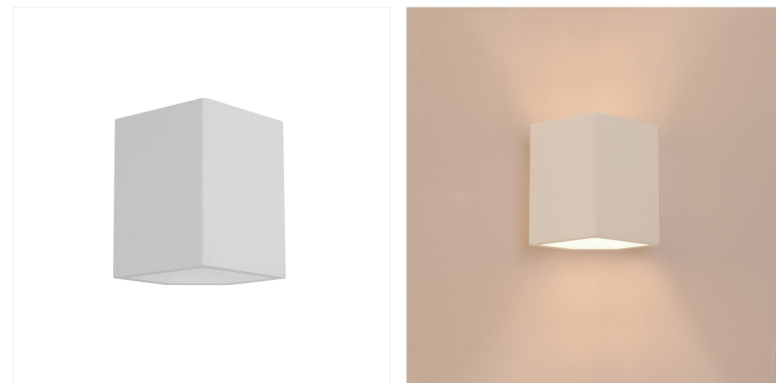

Item No.	Voltage	Frequency	Light Source	Wattage
MW-8226	220-240V	50Hz	SMD 2835	7W

Color/Material:

Item No.	Voltage	Frequency	Light Source	Wattage
MW-8523	220-240V	50Hz	COB 1304	6.3W

Color/Material:

Surface Mounted Wall Lamp