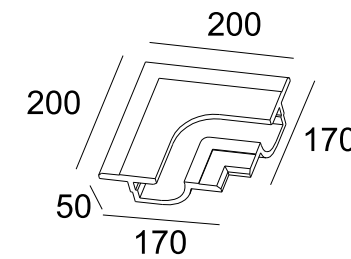

MC-9703

MC-9703R

Item No.	Voltage	Light Source	LED Strip Model	Wattage
MC-9703	DC 12V	LED Strip	SMD 5050 (excl.)	MAX 12W/1M