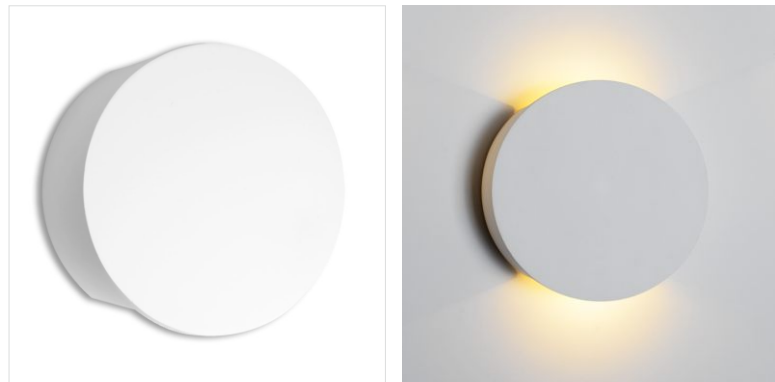

Surface Mounted Wall Lamp

Item No.	Voltage	Frequency	Light Source	Wattage
MW-8119	220-240V	50Hz	E14	MAX 40W

CE RoHS IP20

Color/Material:

White Gypsum (Paintable)

Grey Smooth Cement

Item No.	Voltage	Frequency	Light Source	Wattage
MW-8440L	220-240V	50Hz	CREE LED	MAX 2x3W
MW-8440G	220-240V	50Hz	G9	MAX 40W