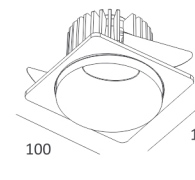

81

Ø 82

75

Body Color:

Unit: cd
— C0-C180 — C90-C270 — G0

OPTIONS:
LED POWER SUPPLY 250mA-DC/DIM

Body of luminaire is made of high quality die-casting aluminum, exquisite and fashion, with corrosion resistance surface treatment, can be white or black color. Offers a reflector with high reflectivity, can be different beam angles.

MJ-1005

- Product Size: Ø 82 × 81
- Body Color: Black/White
- Specification: 11.5W(900lm)
  3000K/4000K/5000K, CRI 80/90
- LED: CREE® PHILIPS
- IP Rating: IP20
- Voltage: 220-240V
- Beam Angle: 15°/25°/38°/60°
- Material: Die-casting Aluminum

MJ-1014

- Product Size: 195 × 100
- Body Color: Black/White
- Panel Color: Black/White
- Specification: 2 × 11W(1800m)
  3000K/4000K/5000K, CRI 80/90
- LED: CREE®
- IP Rating: IP20
- Voltage: 220-240V
- Beam Angle: 15°/25°/38°/60°
- Material: Die-casting Aluminum

Decorative rectangle panel is made of high quality aluminum, exquisite and fashion, with corrosion resistance surface treatment, can be white or black color. Decorative panel is installed with the spot light of MJ-1005 with any color as requested. Offers a reflector with high reflectivity, can be different beam angles.

MJ-1011

- Product Size: 100 × 100 × 81
- Panel Color: Black/White
- Specification: 11.5W(900lm)
  3000K/4000K/5000K, CRI 80/90
- LED: CREE® PHILIPS
- IP Rating: IP20
- Voltage: 220-240V
- Beam Angle: 15°/25°/38°/60°
- Material: Die-casting Aluminum

100

Panel Color:

Unit: cd
— C0-C180 — C90-C270 — G0

OPTIONS:
LED POWER SUPPLY 250mA-DC/DIM