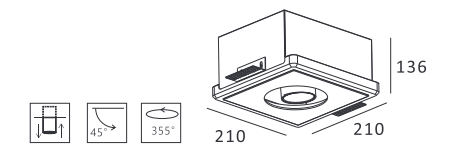

Housing Color:

Jacket:

MJ-1058

- **Product Size:** 210×210×136
- **Housing Color:** Black/White
- **Jacket Color:** Black/White/Matt Gold/Silver
- **Specification:** 10W LED/ 3000K/ CRI80-90
- **LED Brand:** CREE® PHILIPS
- **IP Rating:** IP20
- **Voltage:** 220-240V
- **Rotation:** 0-45°/ 355°
- **Beam Angle:** 20°/40°/60°
- **Material:** Gypsum & Aluminum