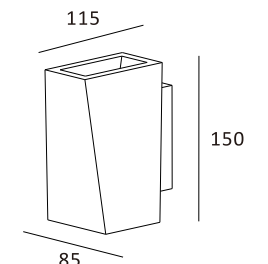

CE RoHS IP20

Color/Material:

Item No.	Voltage	Frequency	Light Source	Wattage
MW-8414	220-240V	50Hz	G9	MAX 40W