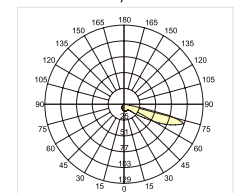

Item No.	Voltage	Constant Output Current	Light Source	Wattage
MW-9431	DC 3.2V	350mA	CREE LED	MAX 1×1W

Luminous Intensity Distribution Curve