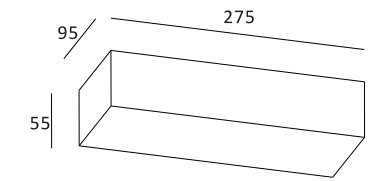

CE RoHS IP20

Item No.	Voltage	Frequency	Light Source	Wattage
MW-8211	220-240V	50Hz	E14	MAX 40W

Color/Material:

White Gypsum (Paintable) Grey Smooth Cement Black Sandstone Cement White Sandstone Cement