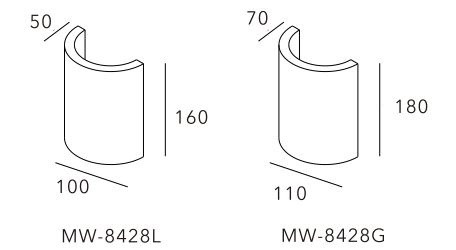

CE RoHS IP20

Color/Material:

White
Gypsum
(Paintable)

Item No.	Voltage	Frequency	Light Source	Wattage
MW-8413S	220-240V	50Hz	E14	MAX 40W

Surface Mounted Wall Lamp

CE RoHS IP20

Color/Material:

Item No.	Voltage	Frequency	Light Source	Wattage
MW-8428L	220-240V	50Hz	CREE LED	MAX 2×3W
MW-8428G	220-240V	50Hz	G9	MAX 40W