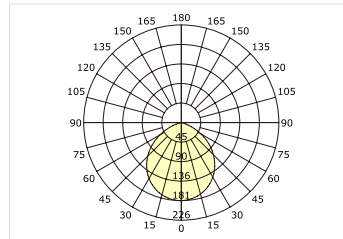

Trimless Downlight

MC-9335B

MC-9335A

Luminous Intensity Distribution Curve

CE RoHS IP20

Item No.	Voltage	Frequency	Light Source	Wattage
MC-9335A	220-240V	50Hz	Hongli SMD 2385	MAX 18W
MC-9335B	220-240V	50Hz	Hongli SMD 2385	MAX 9W