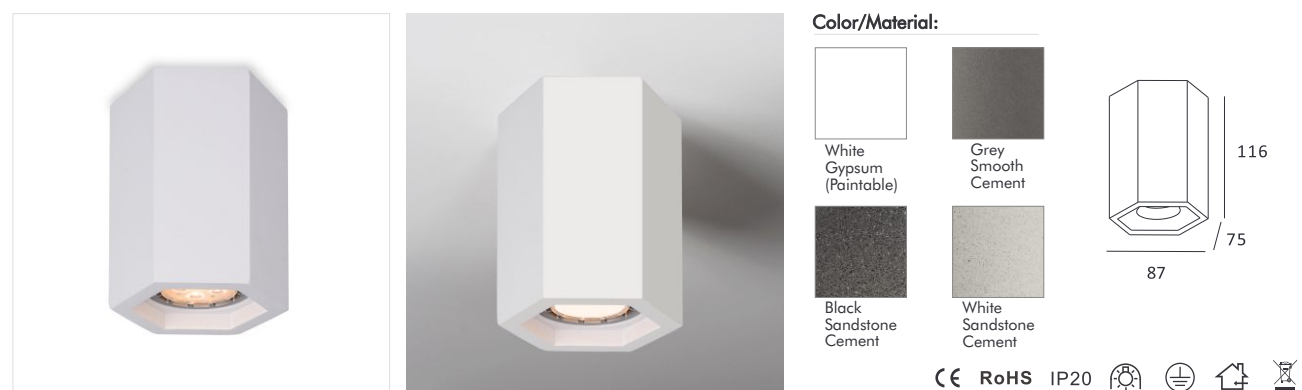

Item No.	Voltage	Frequency	Light Source	Wattage
MC-9279	220-240V	50Hz	GU10	MAX 50W