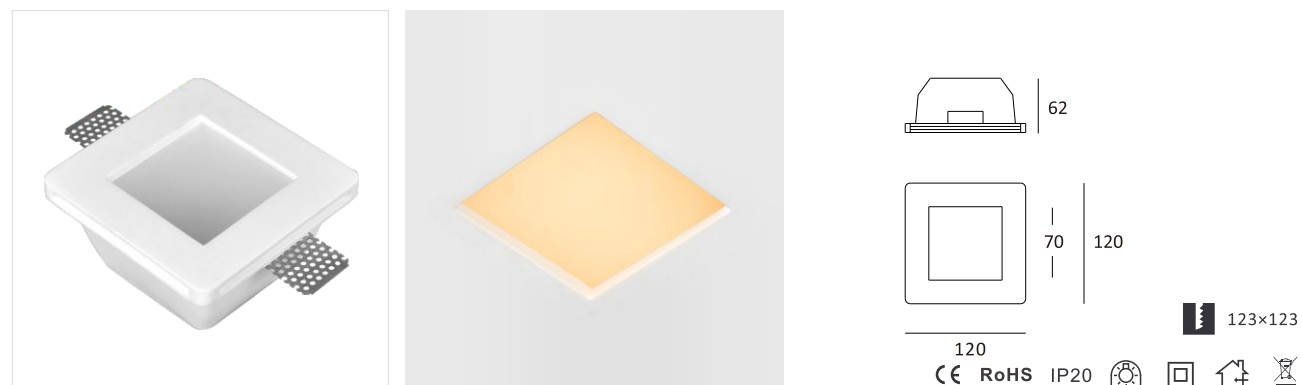

Item No.	Voltage	Frequency	Light Source	Wattage
MC-9155	220-240V	50Hz	GU10	MAX 13W
	12V	50Hz	GU5.3	MAX 13W

Item No.	Voltage	Frequency	Light Source	Wattage
MC-9129G	220-240V	50Hz	GU10	MAX 35W
	12V	50Hz	GU5.3	MAX 35W