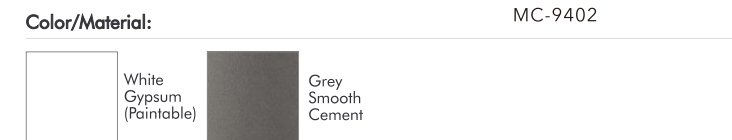

Item No.	Voltage	Frequency	Light Source	Wattage
MC-9401	220-240V	50Hz	E27	MAX 2x25W
MC-9402	220-240V	50Hz	E27	MAX 3x18W/CFL