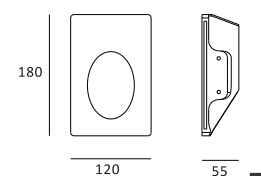

Item No.	Voltage	Constant Output Current	Light Source	Wattage
MW-9431	DC 3.2V	350mA	CREE LED	MAX 1×1W

Luminous Intensity Distribution Curve