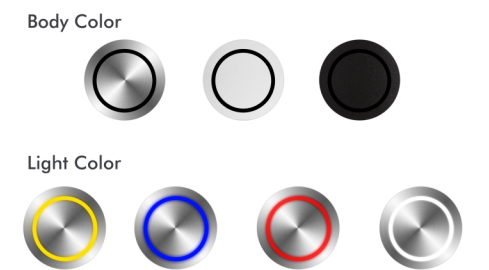

MJ-4001

- Product Size: Ø 44 × 47.5
- Body Color: Black/White/Silver
- Specification: 2.5W(130lm) RGB
  3000K/4000K/5000K, CRI 80/90
- LED Brand: CREE®
- IP Rating: IP20
- Voltage: 220-240V
- Material: Aluminum