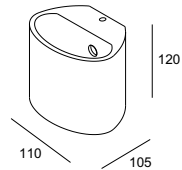

Surface Mounted Wall Lamp

Color/Material:

Item No.	Voltage	Frequency	Light Source	Wattage
MW-8417	220-240V	50Hz	G9	MAX 40W
MW-8424	220-240V	50Hz	COB	MAX 1x5W
MW-8418	220-240V	50Hz	G9	MAX 40W

Color/Material:

Item No.	Voltage	Frequency	Light Source	Wattage
MW-8416	220-240V	50Hz	G9	MAX 40W

maJEaX®