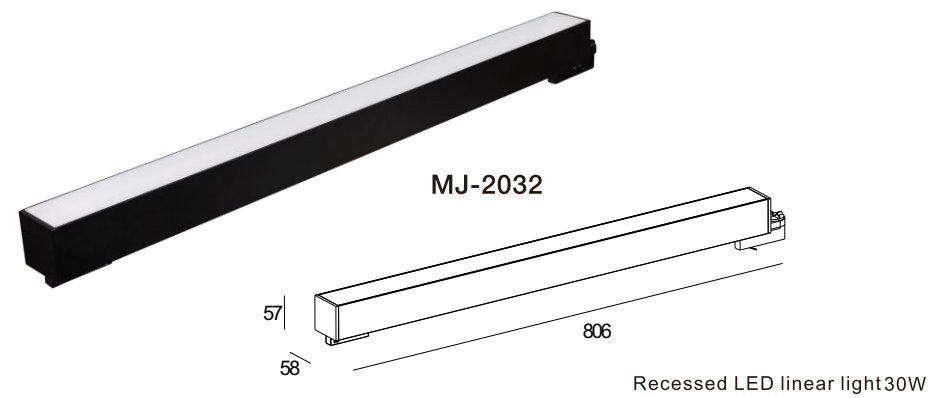

Magic track system

MJ-2033

- Product Size: 272×58×230
- Specification: 14W LED/3000K/CRI 80/870lm
- LED Brand: CREE® PHILIPS LUMILEDS
- IP Rating: IP20
- Voltage: 220-240V
- Beam Angle: 20°/40°/60°
- Rotation: 0-85°/355°
- Material: Aluminum

CE RoHS IP20

Stick:

Jacket:

MJ-2030

- Product Size: 342×58×236
- Specification: 14W LED/3000K/CRI 80/870lm
- LED Brand: CREE® PHILIPS LUMILEDS
- IP Rating: IP20
- Voltage: 220-240V
- Beam Angle: 20°/40°/60°
- Rotation: 0-85°/355°
- Material: Aluminum

CE RoHS IP20