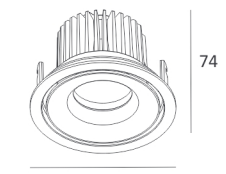

100

Body Color: