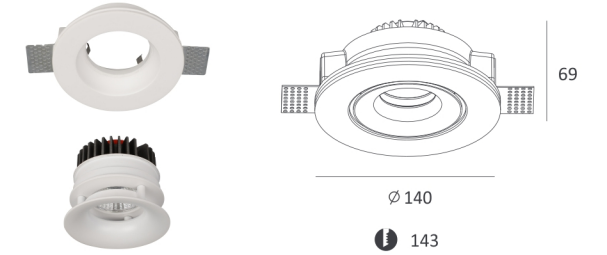

MJ-1008

- Product Size: Ø 140 × 69
- Body Color: White
- Specification: 11W(705lm)
  3000K/4000K/5000K, CRI 80/90
- LED Brand: CREE® PHILIPS
- IP Rating: IP20
- Voltage: 220-240V
- Beam Angle: 15°/25°/38°/60°
- Material: Gypsum+Aluminum

OPTIONS:
LED POWER SUPPLY 350-550mA-DC/DIM

MJ-4001

- Product Size: Ø 44 × 47.5
- Body Color: Black/White/Silver
- Specification: 2.5W(130lm) RGB
  3000K/4000K/5000K, CRI 80/90
- LED Brand: CREE®
- IP Rating: IP20
- Voltage: 220-240V
- Material: Aluminum