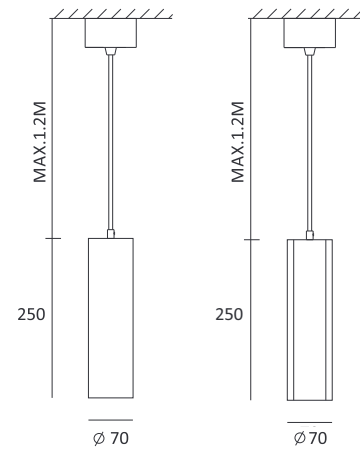

MH-2508

Color/Material:

- Voltage: 220-240V
- Frequency: 50Hz
- Light Source: MH-2309: GU10
MH-2309Z: GU10
- Wattage: MAX 25W

MH-2308

MH-2311

Color/Material:

- **Voltage:** 220-240V
- **Frequency:** 50Hz
- **Light Source:** MH-2308: GU10
MH-2311: GU10
- **Wattage:** MAX 25W