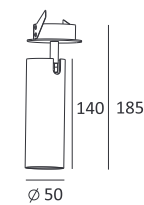

Recessed magic stick

MJ-2037 (GU10 Version Optional)