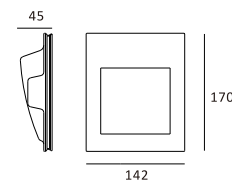

Luminous Intensity Distribution Curve

323×103

CE RoHS IP20

Item No.	Voltage	Constant Output Current	Light Source	Wattage
MW-3004	DC 3.2V	350mA	CREE LED	MAX 1×1W

Luminous Intensity Distribution Curve

145×173