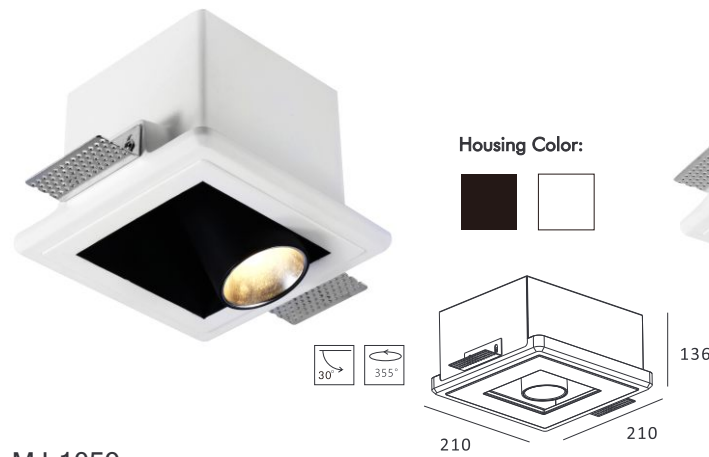

Housing Color:

MJ-1059

- **Product Size:** 210×210×136
- **Housing Color:** Black/White
- **Jacket Color:** Black/White/Matt Gold/Silver
- **Specification:** 10W LED/ 3000K/ CRI80-90
- **LED Brand:** CREE® PHILIPS LUMILEDS
- **IP Rating:** IP20
- **Voltage:** 220-240V
- **Rotation:** 0-30°/ 355°
- **Beam Angle:** 20°/40°/60°
- **Material:** Gypsum & Aluminum