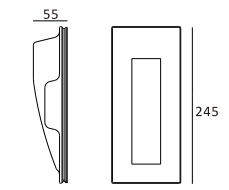

Item No.	Voltage	Constant Output Current	Light Source	Wattage
MW-3003	DC 3.2V	350mA	CREE LED	MAX 1×1W

Luminous Intensity Distribution Curve

248×113

CE RoHS IP20