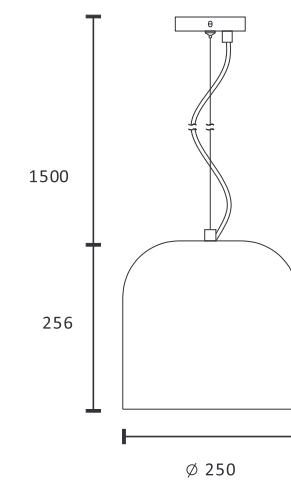

Pendant lamp

- Voltage: 220-240V
- Frequency: 50Hz
- Light Source: E27
- Wattage: MAX 25W

CE RoHS IP20

Color/Material:

Color/Material:

- Voltage: 220-240V
- Frequency: 50Hz
- Light Source: E27
- Wattage: MAX 25W

CE RoHS IP20