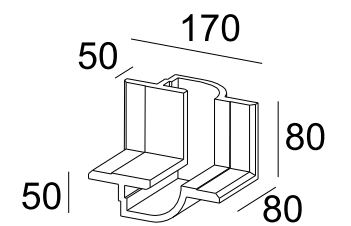

MC-9703EL

MC-9703

MC-9703ER

MC-9703R

MC-9703L

MC-9703Z

Item No.	Voltage	Light Source	LED Strip Model	Wattage
MC-9703	DC 12V	LED Strip	SMD 5050 (excl.)	MAX 12W/1M

Soft Profile