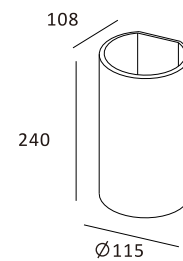

CE RoHS IP20

Color/Material:

Item No.	Voltage	Frequency	Light Source	Wattage
MW-8321	220-240V	50Hz	E14	MAX 40W

CE RoHS IP20

Color/Material:

Item No.	Voltage	Frequency	Light Source	Wattage
MW-8341	220-240V	50Hz	E14	MAX 40W