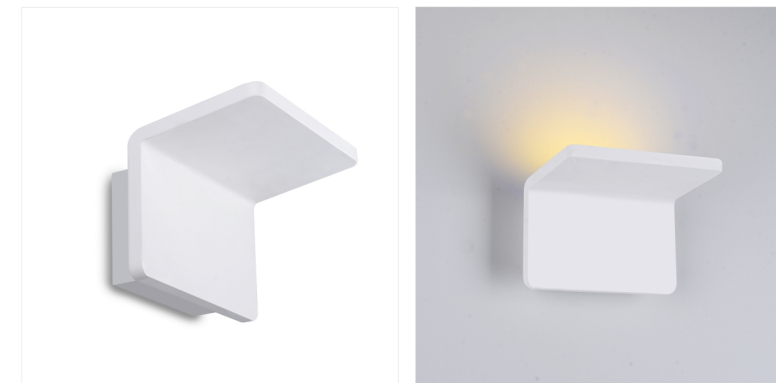

Item No.	Voltage	Frequency	Light Source	Wattage
MW-8521	220-240V	50Hz	SMD 3030	7.2W