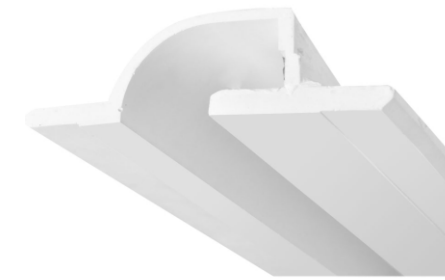

MC-9703EL

MC-9703

MC-9703ER

MC-9703R

MC-9703L

MC-9703Z

Item No.	Voltage	Light Source	LED Strip Model	Wattage
MC-9703	DC 12V	LED Strip	SMD 5050 (excl.)	MAX 12W/1M

Soft Profile