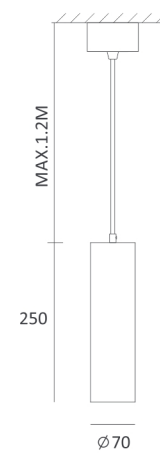

Color/Material:

- Voltage: 220-240V
- Frequency: 50Hz
- Light Source: MH-2309: GU10
  MH-2309Z: GU10
- Wattage: MAX 25W