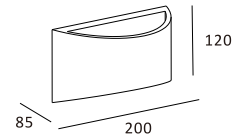

Surface Mounted Wall Lamp

Color/Material:

White
Gypsum
(Paintable)

Item No.	Voltage	Frequency	Light Source	Wattage
MW-8511	220-240V	50Hz	G9	MAX 40W
MW-8512	220-240V	50Hz	E14	MAX 40W

Color/Material:

White
Gypsum
(Paintable)

Item No.	Voltage	Frequency	Light Source	Wattage
MW-8431	220-240V	50Hz	G9	MAX 40W
MW-8432	220-240V	50Hz	G9	MAX 2x40W
	220-240V	50Hz	E14	MAX 40W
	220-240V	50Hz	CREE XP-D	MAX 10W

Color/Material:

White
Gypsum
(Paintable)

Item No.	Voltage	Frequency	Light Source	Wattage
MW-8122S	220-240V	50Hz	E14	MAX 40W
MW-8122	220-240V	50Hz	E14	MAX 2x40W