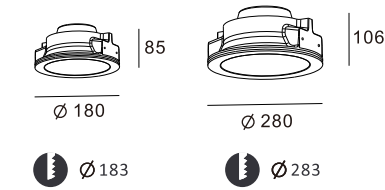

Luminous Intensity Distribution Curve

CE RoHS IP20

Item No.	Voltage	Frequency	Light Source	Wattage
MC-9337A	220-240V	50Hz	Hongli SMD 2385	MAX 18W
MC-9337B	220-240V	50Hz	Hongli SMD 2385	MAX 9W