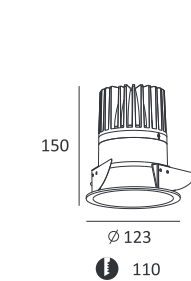

OPTIONS:
LED POWER SUPPLY 350-550mA-DC/DIM

Reflector Color