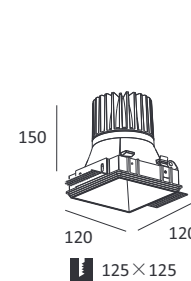

OPTIONS:
LED POWER SUPPLY 350-550mA-DC/DIM

MJ-2016