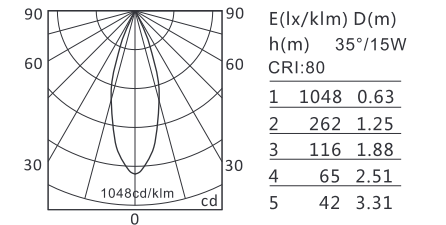

OPTIONS:
LED POWER SUPPLY 350-550mA-DC/DIM

MJ-2007

Reflector Color:

- **Product Size:** 125×125×150
- **Reflector Color:** Black/White/Matt Gold/Blue
- **Specification:** 15W(1300lm)/20W(1650lm) 3000K/4000K/5000K, CRI 80/90
- **LED Brand:** CREE® PHILIPS CITIZEN
- **IP Rating:** IP20/IP44
- **Voltage:** 220-240V
- **Beam Angle:** 40°
- **Material:** Die-casting Aluminum

Recessed down light, for indoor use, body of luminaire made of die-casting aluminum. Offers a reflector with high reflectivity, and multiple color options. Light source with glass diffuser and 3D soft light effect. IP20, can also be IP44.