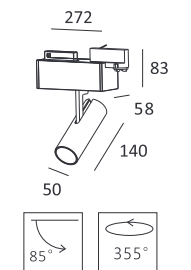

Magic track system

MJ-2033

- Product Size: 272×58×230
- Specification: 14W LED/3000K/CRI 80/870lm
- LED Brand: CREE® PHILIPS LUMILEDS
- IP Rating: IP20
- Voltage: 220-240V
- Beam Angle: 20°/40°/60°
- Rotation: 0-85°/355°
- Material: Aluminum

CE RoHS IP20

Stick:

Jacket:

MJ-2030

- Product Size: 342×58×236
- Specification: 14W LED/3000K/CRI 80/870lm
- LED Brand: CREE® PHILIPS LUMILEDS
- IP Rating: IP20
- Voltage: 220-240V
- Beam Angle: 20°/40°/60°
- Rotation: 0-85°/355°
- Material: Aluminum

CE RoHS IP20