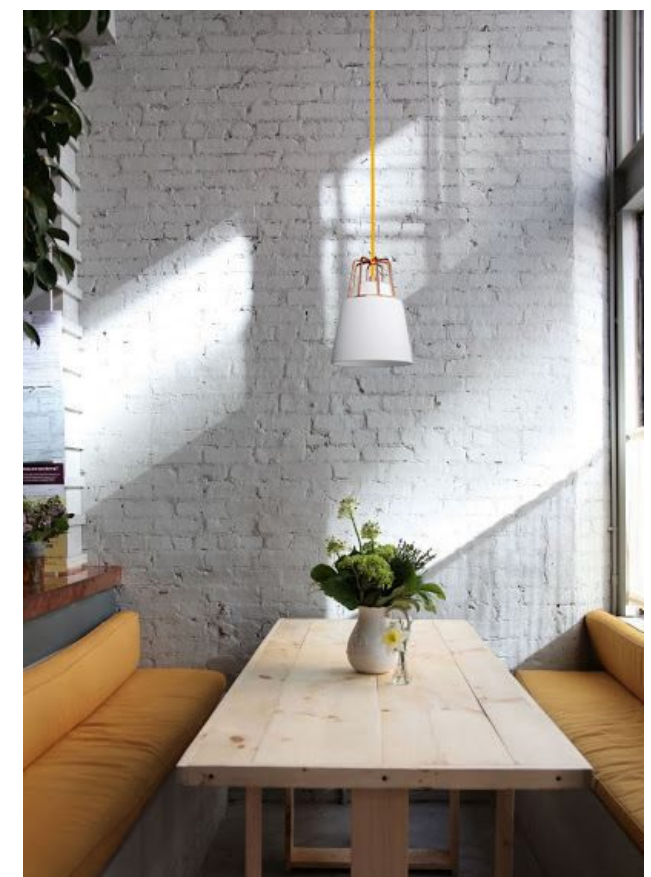

Color/Material:

MH-2543

Color/Material:

- Voltage: 220-240V
- Frequency: 50Hz
- Light Source: E27
- Wattage: MAX 25W

Pendant lamp

MH-2526

Color/Material:

- Voltage: 220-240V
- Frequency: 50Hz
- Light Source: E27
- Wattage: MAX 40W