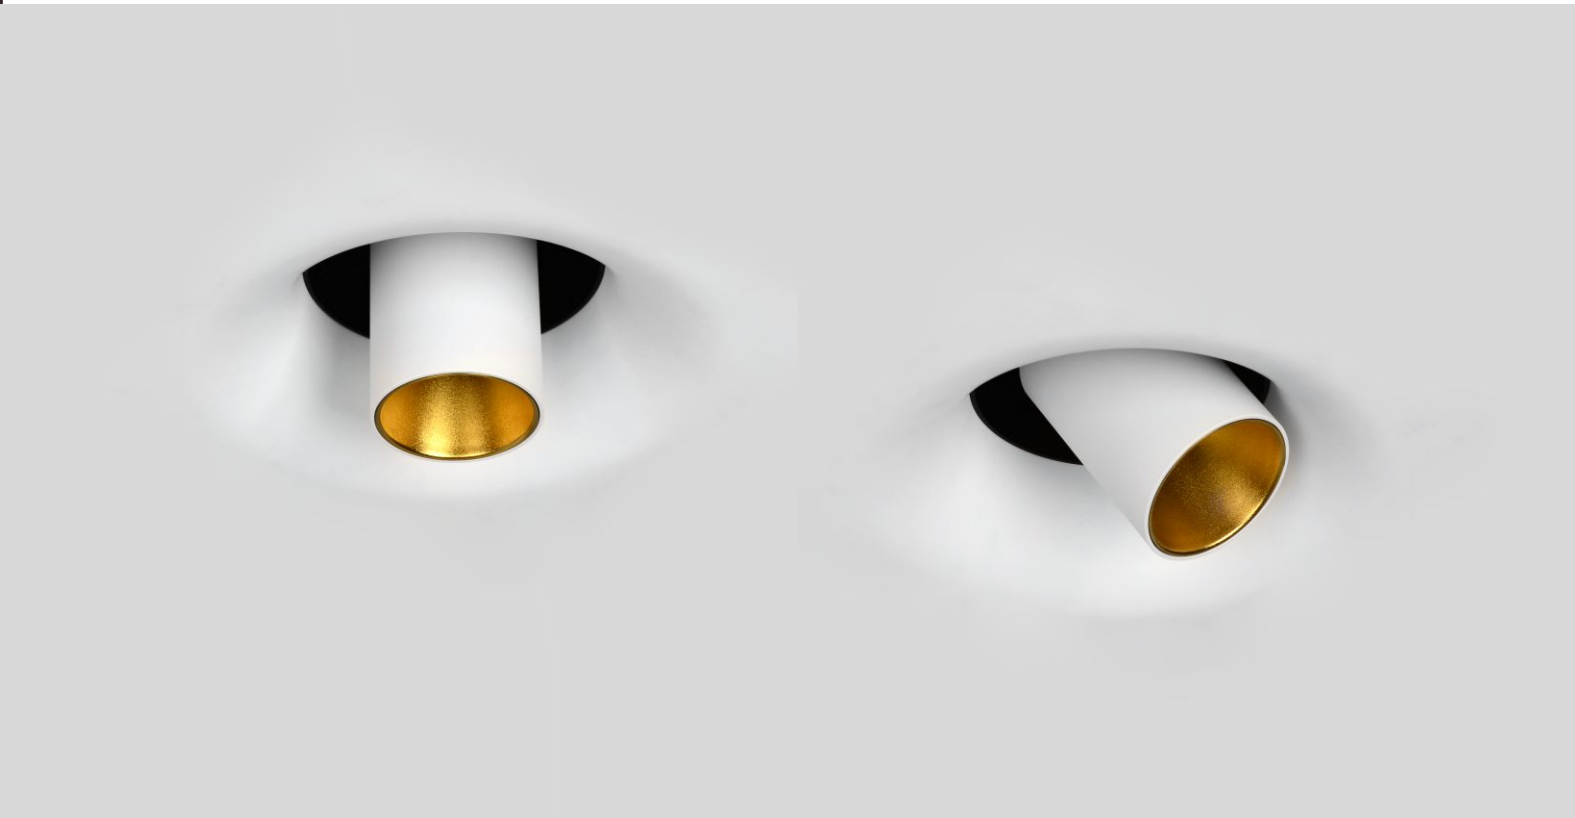

Tono round with trim