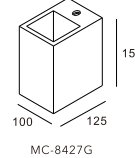

maJEaX®

Surface Mounted Wall Lamp

MW-8426

MW-8427

MC-8426L

MC-8426G

MC-8427L

MC-8427G