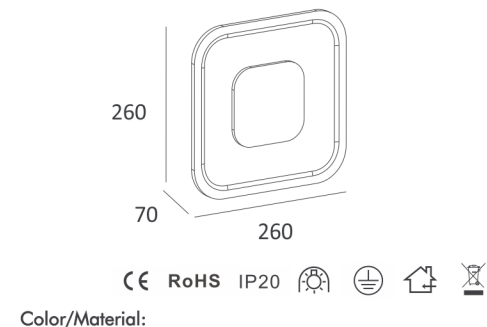

Color/Material: