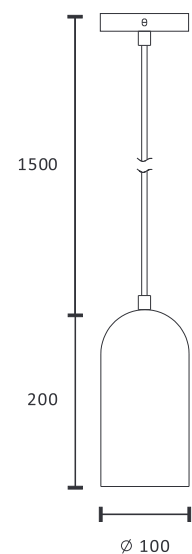

Pendant lamp

Color/Material:

- Voltage: 220-240V
- Frequency: 50Hz
- Light Source: E27
- Wattage: MAX 25W

MH-2507

- Voltage: 220-240V
- Frequency: 50Hz
- Light Source: E27
- Wattage: MAX 25W

Color/Material:

Color/Material:

- Voltage: 220-240V
- Frequency: 50Hz
- Light Source: E27
- Wattage: MAX 25W