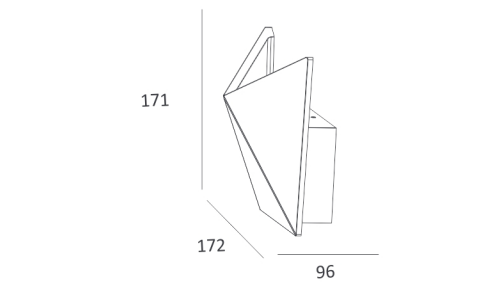

CE RoHS IP20

Color/Material:

Item No.	Voltage	Frequency	Light Source	Wattage
MW-8527	220-240V	50Hz	COB 1304	6.3W