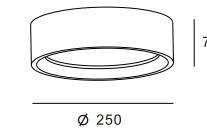

NEW COLOR/MATERIAL

Surface Mounted Ceiling Lamp

Color/Material:

Item No.	Voltage	Frequency	Light Source	Wattage
MC-9421	220-240V	50Hz	Hongli SMD 2385	MAX 15W
MC-9429	220-240V	50Hz	Hongli SMD 2385	MAX 15W

Color/Material:

Item No.	Voltage	Frequency	Light Source	Wattage
MC-9257	220-240V	50Hz	GU10	MAX 50W
	12V	50Hz	GU5.3	MAX 50W
MC-9258	220-240V	50Hz	GU10	MAX 50W
	12V	50Hz	GU5.3	MAX 50W

Color/Material:

Item No.	Voltage	Frequency	Light Source	Wattage
MC-9426	220-240V	50Hz	Hongli SMD 2385	MAX 9W
MC-9427	220-240V	50Hz	Hongli SMD 2385	MAX 9W