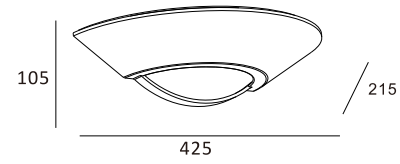

CE RoHS IP20

Color/Material:

White Gypsum (Paintable)

Grey Smooth Cement