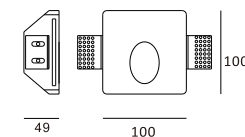

Item No.	Voltage	Constant Output Current	Light Source	Wattage
MW-9430	DC 3.2V	350mA	CREE LED	MAX 1×1W

Luminous Intensity Distribution Curve

103×103

CE RoHS IP20