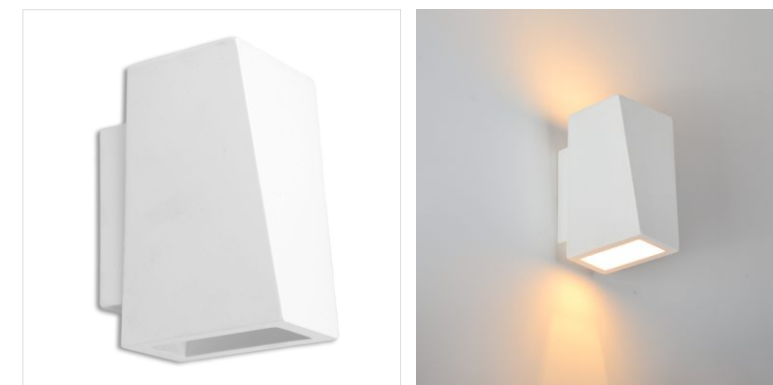

CE RoHS IP20

Color/Material:

Item No.	Voltage	Frequency	Light Source	Wattage
MW-8414	220-240V	50Hz	G9	MAX 40W

Surface Mounted Wall Lamp

CE RoHS IP20

Color/Material:

White
Gypsum
(Paintable)

Grey
Smooth
Cement