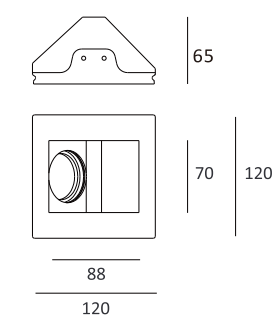

123x123

CE RoHS IP20

Item No.	Voltage	Frequency	Light Source	Wattage
MC-9229	220-240V	50Hz	GU10	MAX 35W
	12V	50Hz	GU5.3	MAX 35W