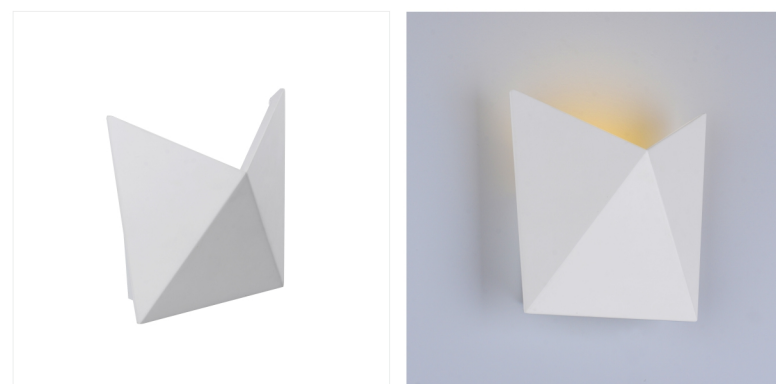

CE RoHS IP20

Color/Material:

Item No.	Voltage	Frequency	Light Source	Wattage
MW-8527	220-240V	50Hz	COB 1304	6.3W