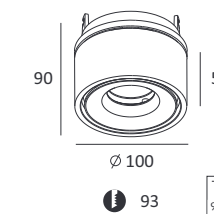

OPTIONS:
LED POWER SUPPLY 250mA-DC/DIM

Body of luminaire is made of high quality die-casting aluminum, exquisite and fashion, with corrosion resistance surface treatment, can be white or black color. Offers a reflector with high reflectivity, can be different beam angles. Horizontal rotation 355°, vertical rotation 90°. Unique design with light ring effect.

CE RoHS IP20