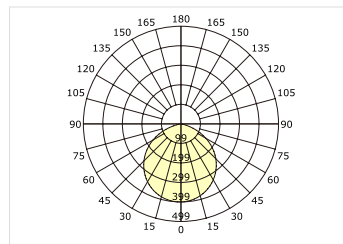

Trimless Downlight

MC-9335B

MC-9335A

Luminous Intensity Distribution Curve

CE RoHS IP20

Item No.	Voltage	Frequency	Light Source	Wattage
MC-9335A	220-240V	50Hz	Hongli SMD 2385	MAX 18W
MC-9335B	220-240V	50Hz	Hongli SMD 2385	MAX 9W