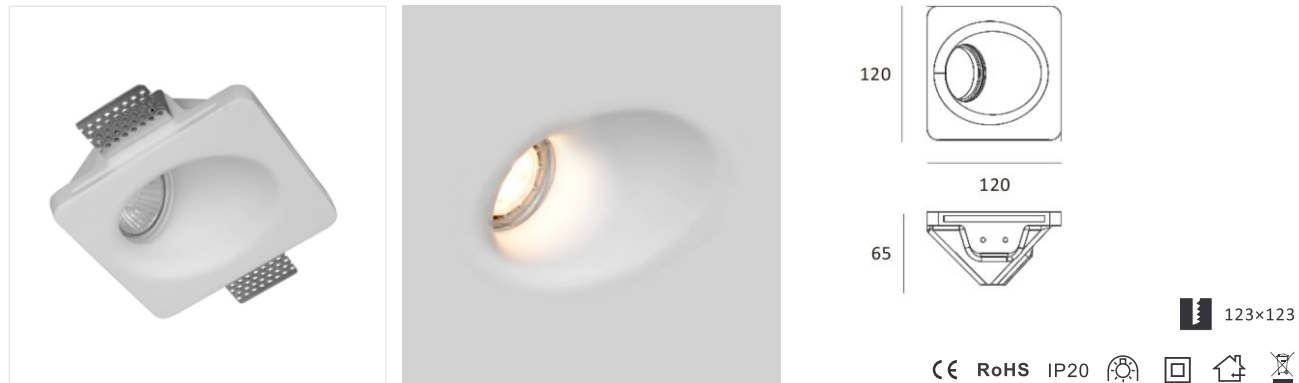

Trimless Downlight

Item No.	Voltage	Frequency	Light Source	Wattage
MC-9230	220-240V	50Hz	GU10	MAX 35W
	12V	50Hz	GU5.3	MAX 35W