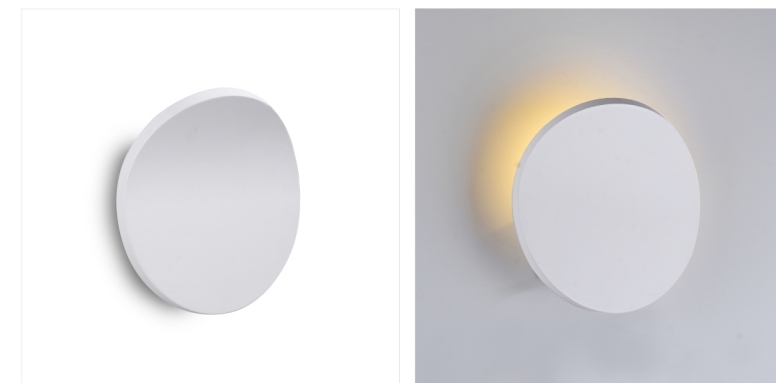

Item No.	Voltage	Frequency	Light Source	Wattage
MW-8522	220-240V	50Hz	COB 1304	6.3W