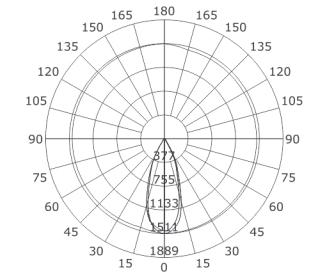

Unit: cd
— C0-C180 — C90-C270 — G0

OPTIONS:
LED POWER SUPPLY 250mA-DC/DIM

Body of luminaire is made of high quality aluminum, exquisite and fashion, with corrosion resistance surface treatment, can be white or black color. Offers a reflector with high reflectivity, can be different beam angles. Unique design with light ring effect.