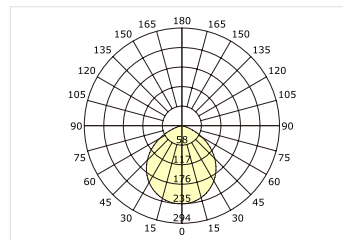

Luminous Intensity Distribution Curve

CE RoHS IP20

Item No.	Voltage	Frequency	Light Source	Wattage
MC-9337A	220-240V	50Hz	Hongli SMD 2385	MAX 18W
MC-9337B	220-240V	50Hz	Hongli SMD 2385	MAX 9W