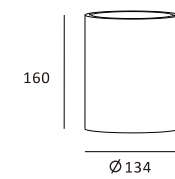

NEW COLOR/MATERIAL

Surface Mounted Ceiling Lamp

Color/Material:

Item No.	Voltage	Frequency	Light Source	Wattage
MC-9421	220-240V	50Hz	Hongli SMD 2385	MAX 15W
MC-9429	220-240V	50Hz	Hongli SMD 2385	MAX 15W

Color/Material:

Item No.	Voltage	Frequency	Light Source	Wattage
MC-9257	220-240V	50Hz	GU10	MAX 50W
	12V	50Hz	GU5.3	MAX 50W
MC-9258	220-240V	50Hz	GU10	MAX 50W
	12V	50Hz	GU5.3	MAX 50W

Color/Material:

Item No.	Voltage	Frequency	Light Source	Wattage
MC-9426	220-240V	50Hz	Hongli SMD 2385	MAX 9W
MC-9427	220-240V	50Hz	Hongli SMD 2385	MAX 9W