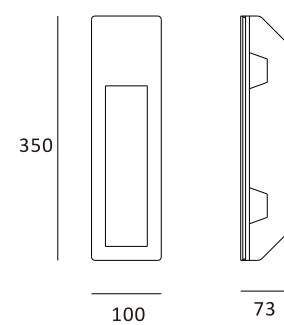

Luminous Intensity Distribution Curve

248×113

CE RoHS IP20

Item No.	Voltage	Frequency	Light Source	Wattage
MW-3010	220-240V	50Hz	GU10	MAX 35W

353×103

CE RoHS IP20

Trimless Wall Lamp

Item No.	Voltage	Constant Output Current	Light Source	Wattage
MW-3005	DC 3.2V	350mA	CREE LED	MAX 1×1W