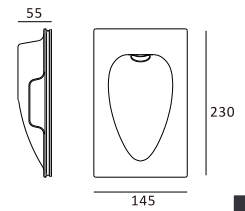

Item No.	Voltage	Constant Output Current	Light Source	Wattage
MW-3005	DC 3.2V	350mA	CREE LED	MAX 1×1W

Luminous Intensity Distribution Curve

148×233

CE RoHS IP20