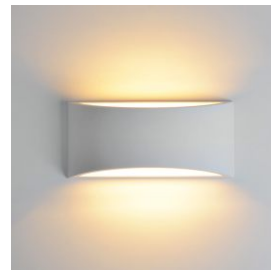

Surface Mounted Wall Lamp

Color/Material:

White
Gypsum
(Paintable)

Item No.	Voltage	Frequency	Light Source	Wattage
MW-8511	220-240V	50Hz	G9	MAX 40W
MW-8512	220-240V	50Hz	E14	MAX 40W

Color/Material:

White
Gypsum
(Paintable)

Item No.	Voltage	Frequency	Light Source	Wattage
MW-8431	220-240V	50Hz	G9	MAX 40W
MW-8432	220-240V	50Hz	G9	MAX 2x40W
	220-240V	50Hz	E14	MAX 40W
	220-240V	50Hz	CREE XP-D	MAX 10W

Color/Material:

White
Gypsum
(Paintable)

Item No.	Voltage	Frequency	Light Source	Wattage
MW-8122S	220-240V	50Hz	E14	MAX 40W
MW-8122	220-240V	50Hz	E14	MAX 2x40W