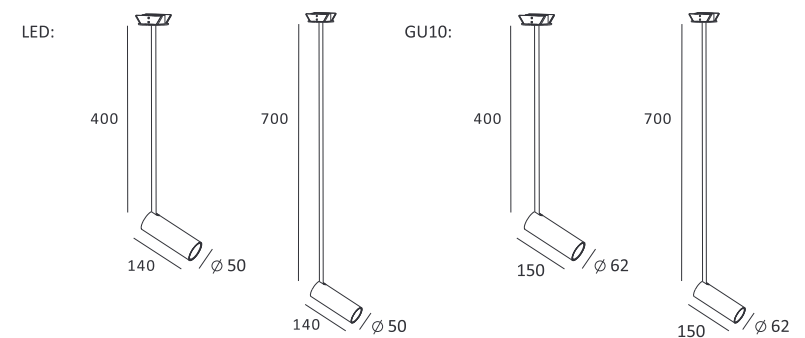

Tono round with trim

Color options for parts:

CE RoHS IP20    

MJ-2024

- **Product Size:** 235×235×116
- **Specification:** 11W LED/3000K/CRI 80/705lm
- **LED Brand:** CREE® PHILIPS LUMILEDS
- **IP Rating:** IP20
- **Voltage:** 220-240V
- **Beam Angle:** 20°/40°/60°
- **Rotation:** 0-30°/355°
- **Material:** Gypsum & Die-casting Aluminum