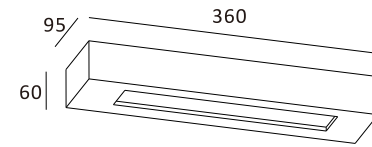

Grey Smooth Cement

Surface Mounted Wall Lamp

CE RoHS IP20

Color/Material:

Item No.	Voltage	Frequency	Light Source	Wattage
MW-8302	220-240V	50Hz	E14	MAX 2x40W

CE RoHS IP20

Color/Material:

Item No.	Voltage	Frequency	Light Source	Wattage
MW-8321	220-240V	50Hz	E14	MAX 40W