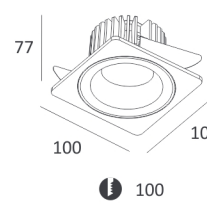

MJ-1004L

- Product Size: $\varnothing 82 \times 70$
- Body Color: Black/White
- Specification: 11.5W(900lm)
3000K/4000K/5000K, CRI 80/90
- LED Brand: **CREE® PHILIPS**
- IP Rating: IP20
- Voltage: 220-240V
- Beam Angle: 15°/25°/38°/60°
- Material: Die-casting Aluminum