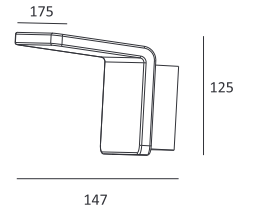

MJ-1126

- **Product Size:** 147×175×125
- **Color:** Black/White
- **Specification:** 7.2W SMD 3030/ Bridgelux with dimmable driver 2700/3000k/4000K, CRI 80/90
- **IP Rating:** IP20
- **Voltage:** 220-240V
- **Dimmable:** YES

Exterior Color: