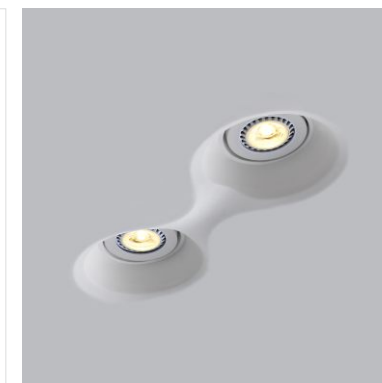

253x153

CE RoHS IP20

Item No.	Voltage	Frequency	Light Source	Wattage
MC-9223A	220-240V	50Hz	GU10	MAX 2x35W
	12V	50Hz	GU5.3	MAX 2x35W

258x158

CE RoHS IP20

Item No.	Voltage	Frequency	Light Source	Wattage
MC-9234N	220-240V	50Hz	GU10	MAX 2x50W
	12V	50Hz	GU5.3	MAX 2x50W