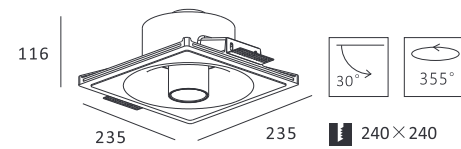

Tono round with trim