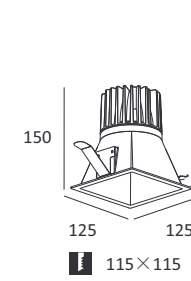

OPTIONS:
LED POWER SUPPLY 350-550mA-DC/DIM

MJ-2007