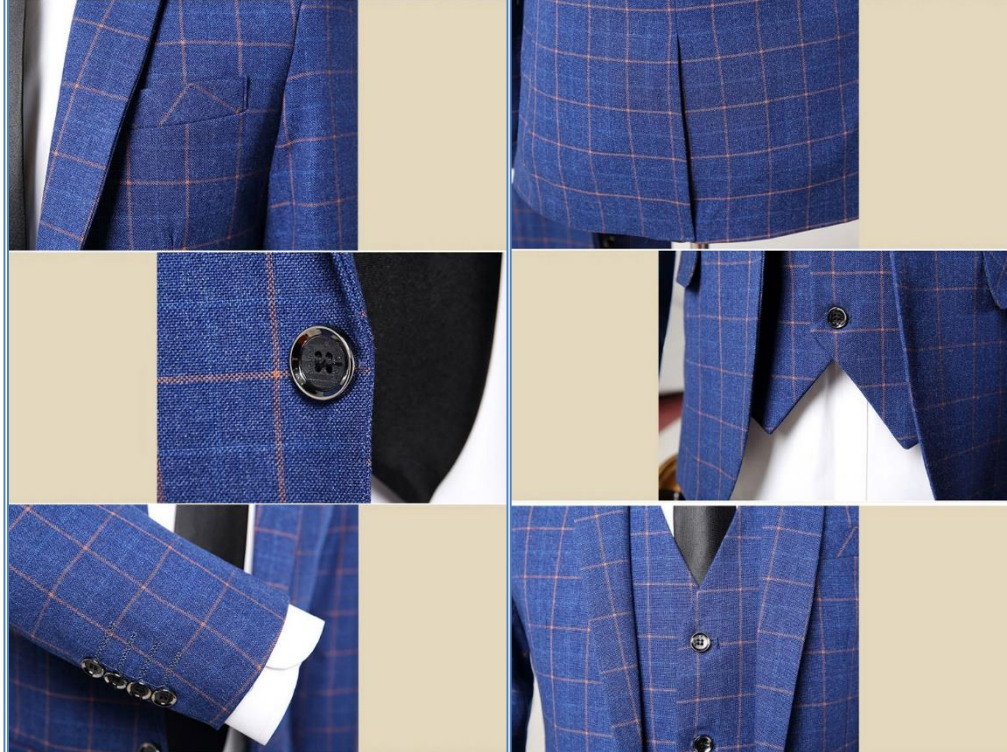

Style No. : BY 012
Fabric : TR solid fabric
Compositioin : Polyester / Viscose
MOQ : 1000 sets

Style No. : BY 013

Fabric : TR striped fabric

Compositioin : Polyester / Viscose

MOQ : 1000 sets

Style No. : BY 014