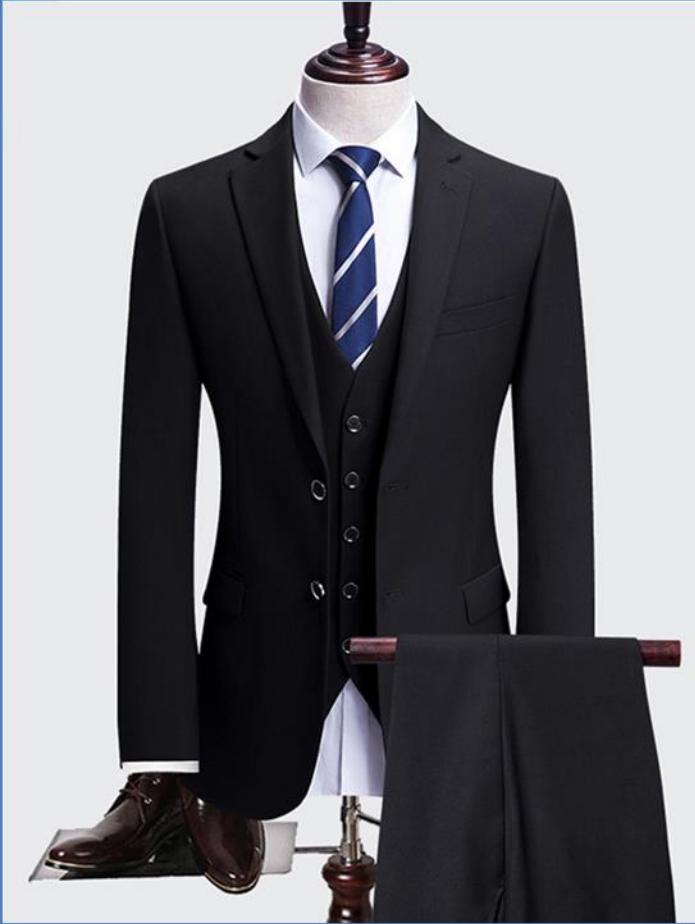

Style No. : BY 004

Fabric : TR solid fabric

Compositioin : Polyester / Viscose

MOQ : 1000 sets