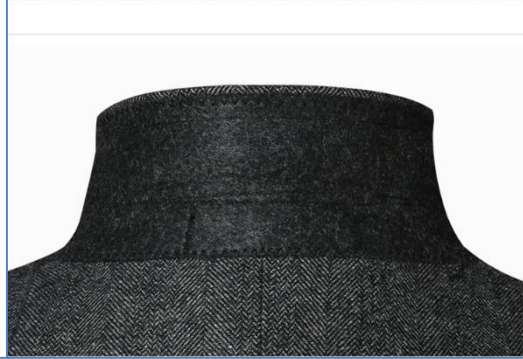

Fabric : TR checked fabric

Compositioin : Polyester / Viscose

MOQ : 1000 sets

Style No. : BY 015

Fabric : TR checked fabric

Compositioin : Polyester / Viscose

MOQ : 1000 sets

Style No. : BY 016
Fabric : 100% Polyester fabric
MOQ : 1000 sets