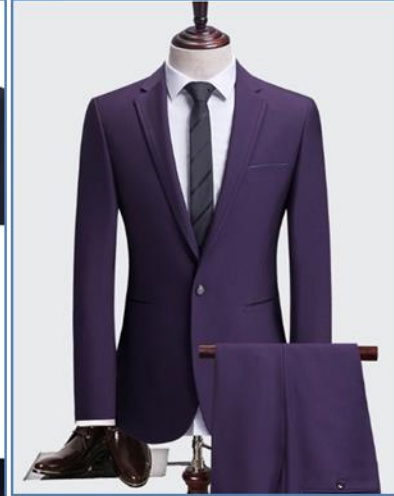

Style No. : BY 004

Fabric : TR solid fabric

Compositioin : Polyester / Viscose

MOQ : 1000 sets