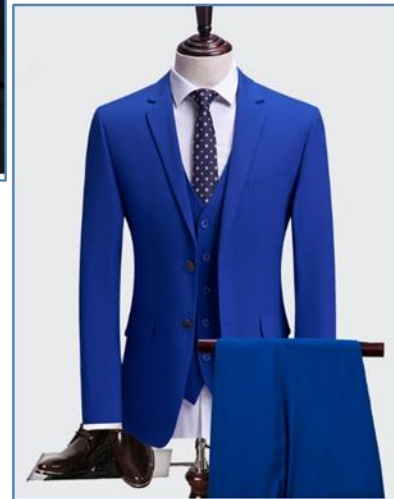

A black and white photograph of a business meeting in a modern office. Four people are gathered around a white conference table. A man in a dark suit is leaning over the table, pointing at a document. A woman in a light-colored blazer is looking at the document. A man in a light-colored shirt and tie is also looking at the document. A woman in a light-colored blazer is standing behind the man in the light shirt. The background shows a large window with a view of a city. A large, light blue diagonal shape is overlaid on the left side of the image.

Product Catalog

From Shaoxing Boya Fashion Co.,Ltd

Style No. : BY 001
Fabric : TR checked fabric
Compositioin : Polyester / Viscose
MOQ : 1000 sets

Style No. : BY 002
Fabric : TR solid fabric
Compositioin : Polyester / Viscose
MOQ : 1000 sets

Style No. : BY 003

Fabric : TR solid fabric

Compositioin : Polyester / Viscose

MOQ : 1000 sets

Style No. : BY 004

Fabric : TR solid fabric

Compositioin : Polyester / Viscose

MOQ : 1000 sets