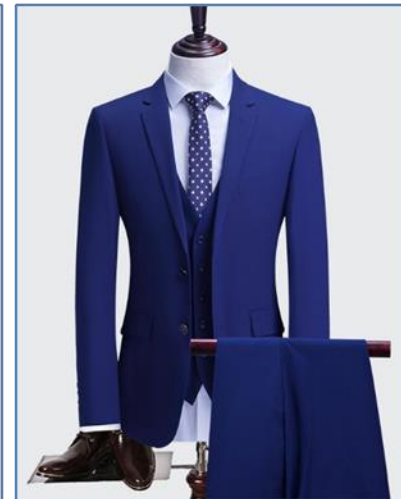

Style No. : BY 004

Fabric : TR solid fabric

Compositioin : Polyester / Viscose

MOQ : 1000 sets