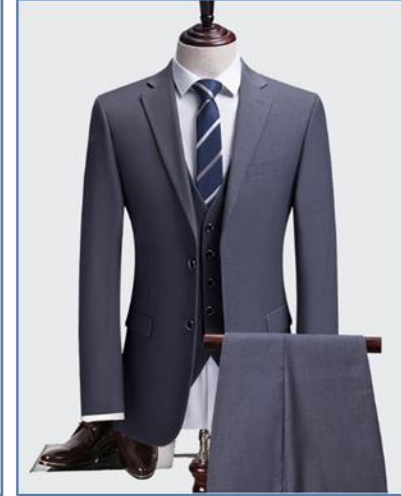

Style No. : BY 004

Fabric : TR solid fabric

Compositioin : Polyester / Viscose

MOQ : 1000 sets