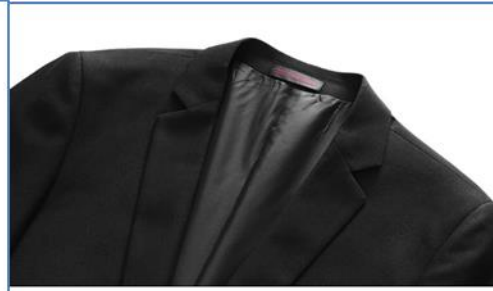

Style No. : BY 003

Fabric : TR solid fabric

Compositioin : Polyester / Viscose

MOQ : 1000 sets