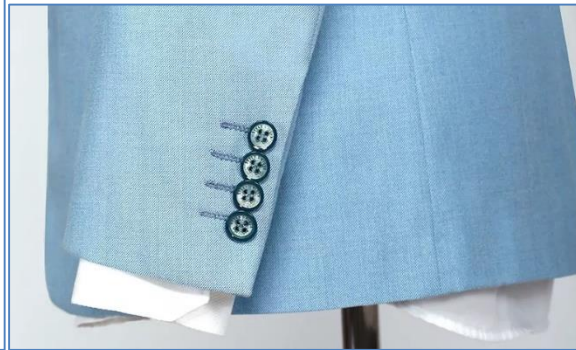

Style No. : BY 020

Fabric : TR solid fabric

Compositioin : Polyester / Viscose

MOQ : 1000 sets