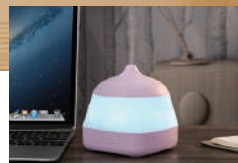

CJ-718

- Water Capacity: 80ml
- Voltage: DC 5V
- Mist output: 15ml/hr
- Auto-Shut-Off at low water level
- Light: Colorful lights
- Dimensions: 103*103*113mm
- Suggested Room Size: 100~200 sq. ft
- Accessories: Color box, Manual, USB cord