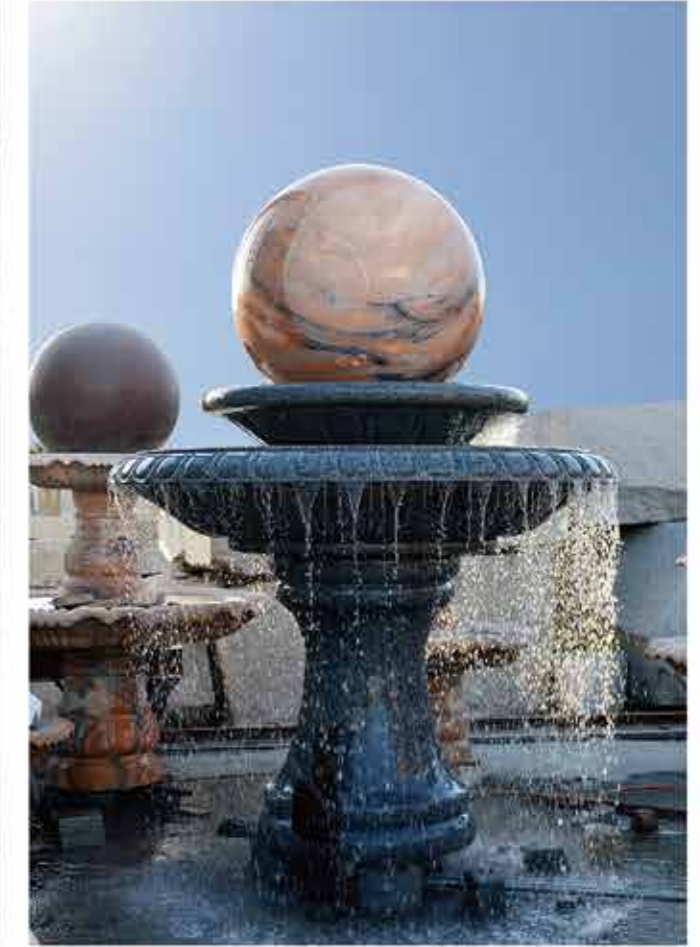

NTS-MF004
Size : Customized
Material : Customized

/
Product Name / stone sculptur angel statue
Material / Granite
Size / life size or customized
Usage / garden, outdoor, landscape, theme park, decoration
Manufacturing Method / fully handmade
/