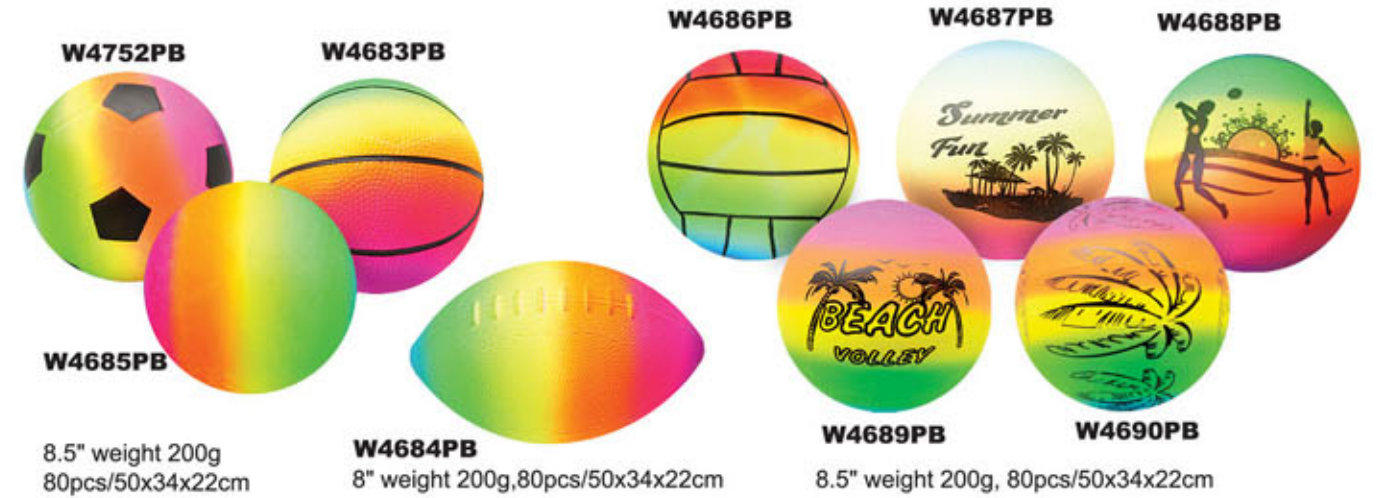

Vinyl rainbow sports ball