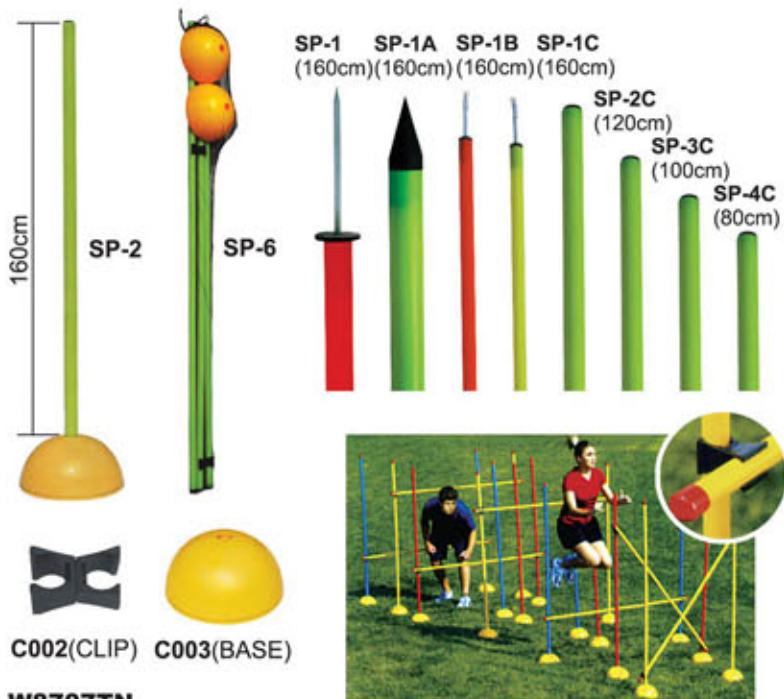

TRAINING SETS

W8707TN
Mutifunctional training set (3 poles:H160cm+2 bases+2 clip w/net bag)
8 sets/162x38x32cm