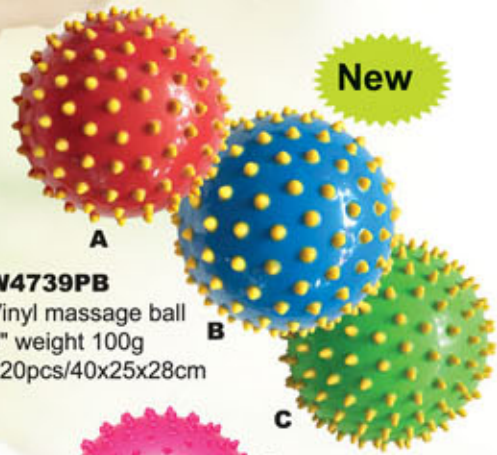

W4739PB
Vinyl massage ball
6" weight 100g
120pcs/40x25x28cm

W4745PB
Vinyl over ball ,9" weight 80g, 120pcs/45x35x22cm
12" weight 120g, 50pcs/35x30x23cm

W4740PB
Vinyl massage ball
6" weight 70g, 250pcs/53x41x23cm
9" weight 90g, 100pcs/50x34x21cm