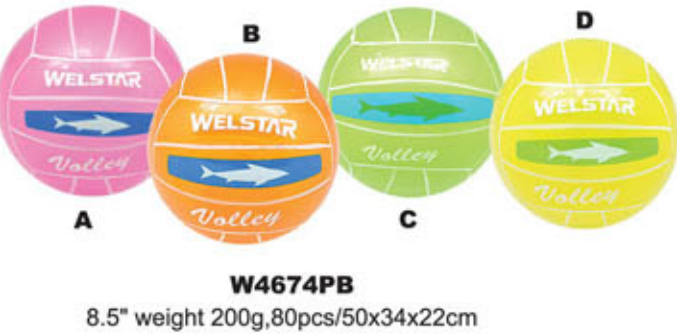

Vinyl sports ball