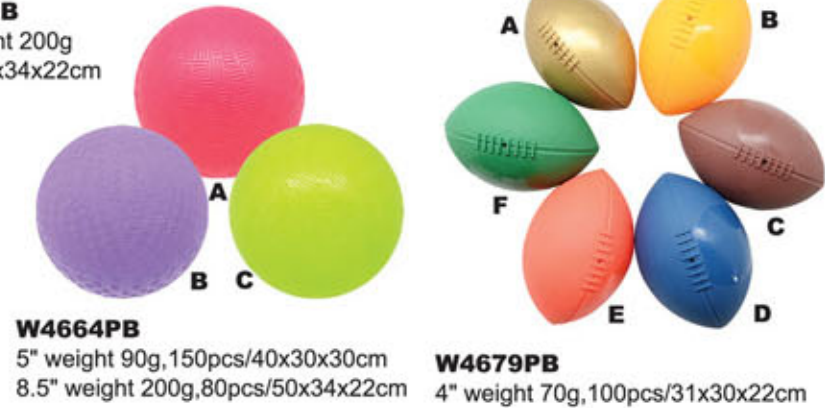

Vinyl sports ball