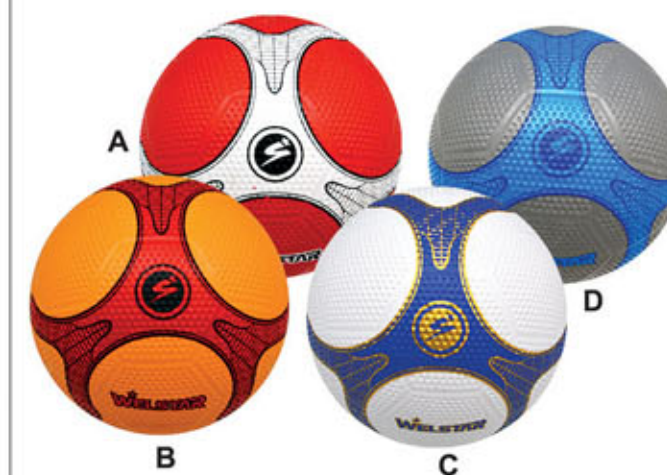

Material: Natural rubber
Polyester/Nylon wound, Rubber/butyl bladder
Size: 5,4,3,2,1
Item no: **SR3450A/B/C/D**

Material: Natural rubber
Polyester/Nylon wound, Rubber/butyl bladder
Size: 5,4,3,2,1
Item no: **SR3478A/B/C/D**

Material: Natural rubber
Polyester/Nylon wound, Rubber/butyl bladder
Size: 5,4,3,2,1
Item no: **SR3464A/B/C/D**

Material: Natural rubber
Polyester/Nylon wound, Rubber/butyl bladder
Size: 5,4,3,2,1
Item no: **SR3476A/B/C/D**

Material: Natural rubber
Polyester/Nylon wound, Rubber/butyl bladder
Size: 5,4,3,2,1
Item no: **SR3477A/B/C**

Material: Natural rubber
Polyester/Nylon wound, Rubber/butyl bladder
Size: 5,4,3
Item no: **SPR3214D/3225/SGR3457**

Material: Natural rubber
Polyester/Nylon wound, Rubber/butyl bladder
Size: 5,3
Item no: **SGR3123A/B/3209A/B**

Material: Natural rubber
Polyester/Nylon wound, Rubber/butyl bladder
Size: 5,3
Item no: **SGR3463A/B/C/D**