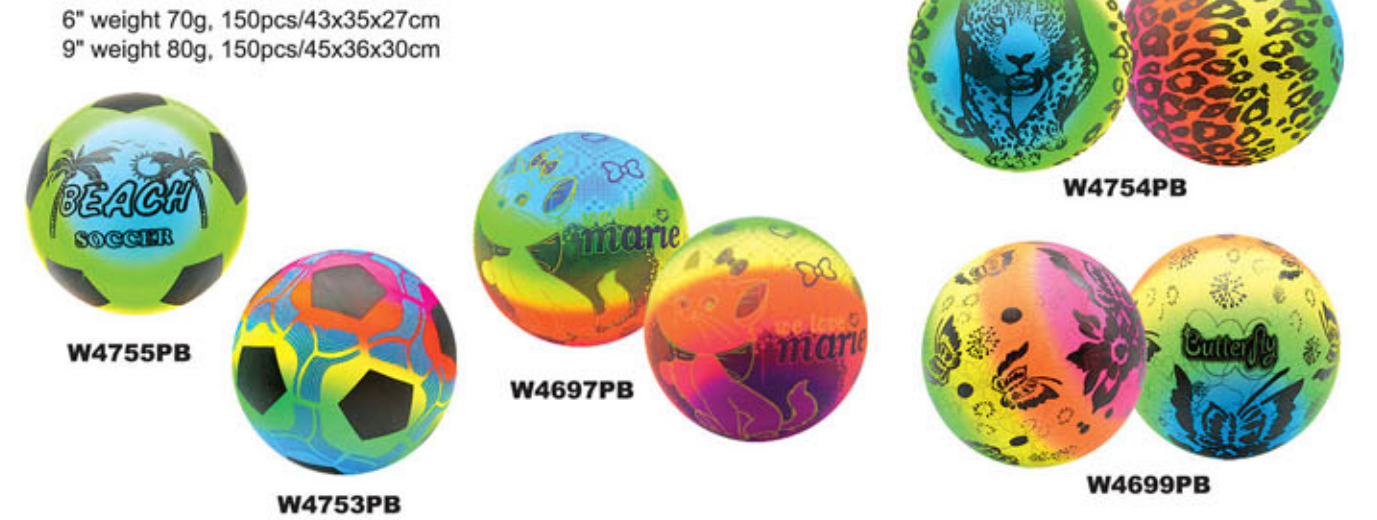

W4830PB
4pcs Mini ball set
40pcs/80x40x50cm

Vinyl sports ball

Vinyl rainbow sports ball

Vinyl rainbow printing ball

Vinyl rainbow massage ball

Vinyl printing ball

6" weight 50g, 200pcs/50x45x15cm
9" weight 70g, 300pcs/53x41x23cm