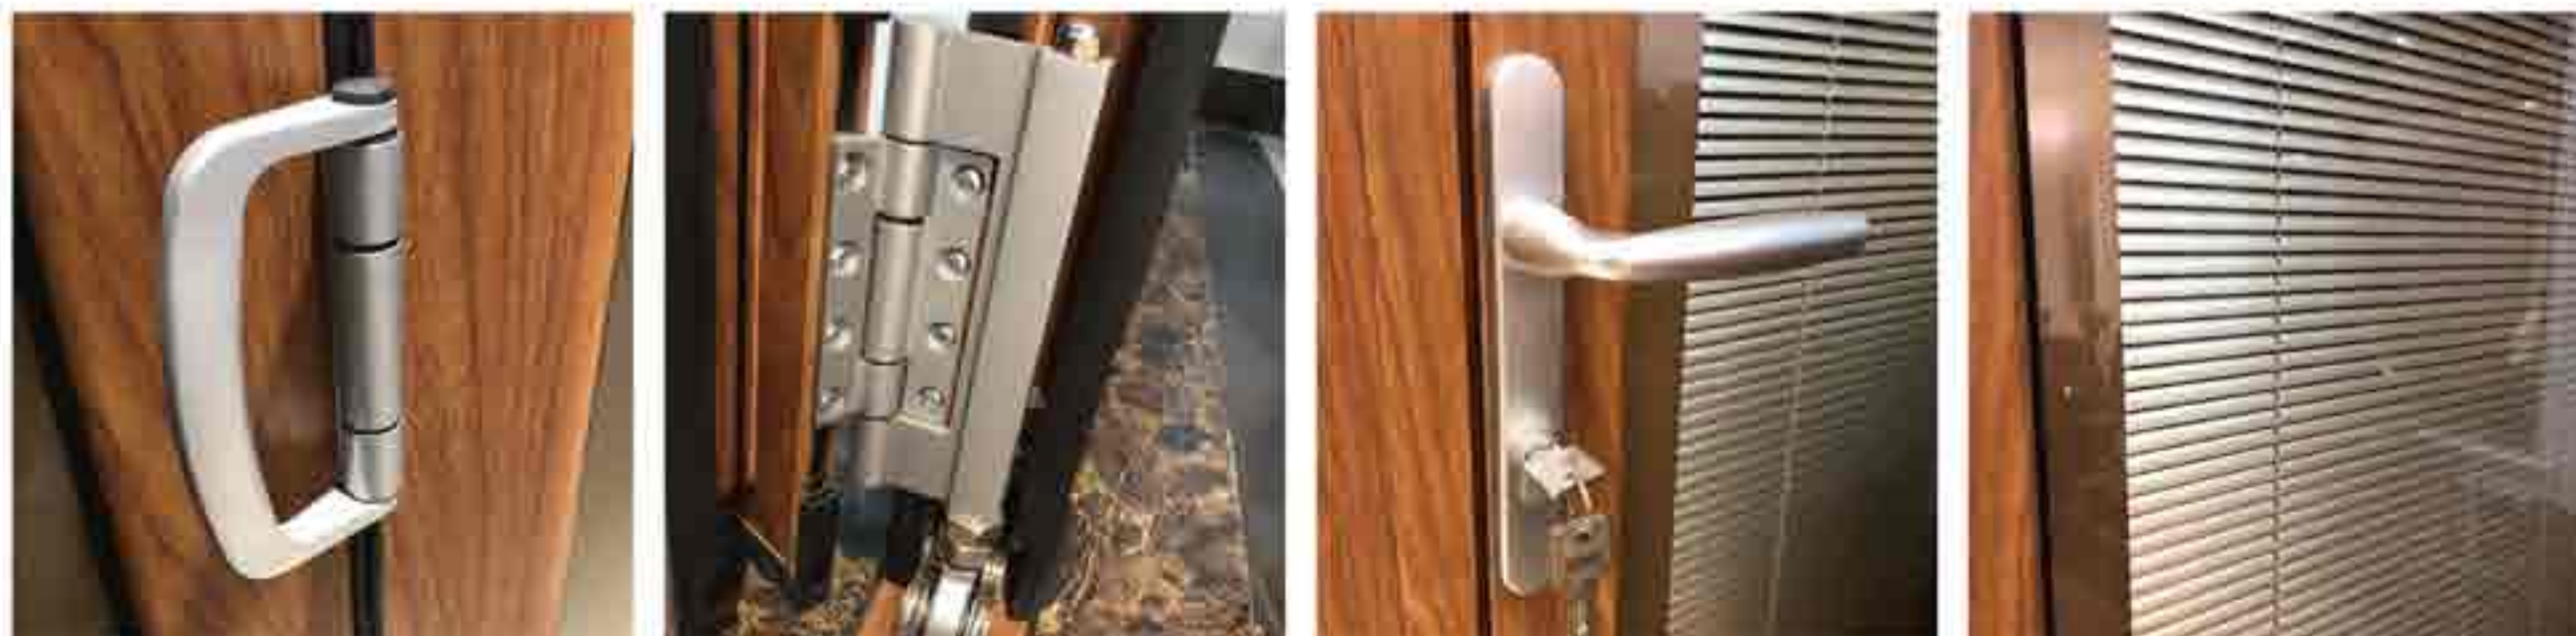

Features

▲ Handle

▲ Hinge

▲ Lock

▲ Shutter