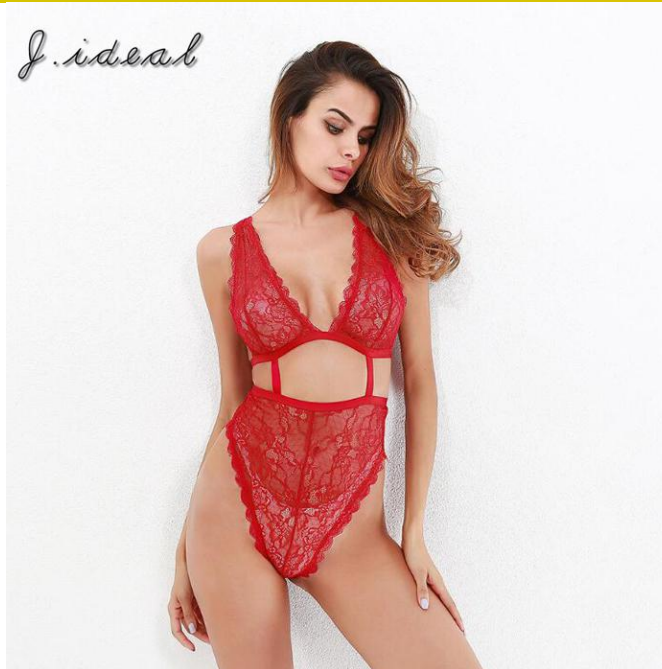

Size: S,M,L

MOQ: 3 PCS

Art. No. SLL140

Price: $5.2