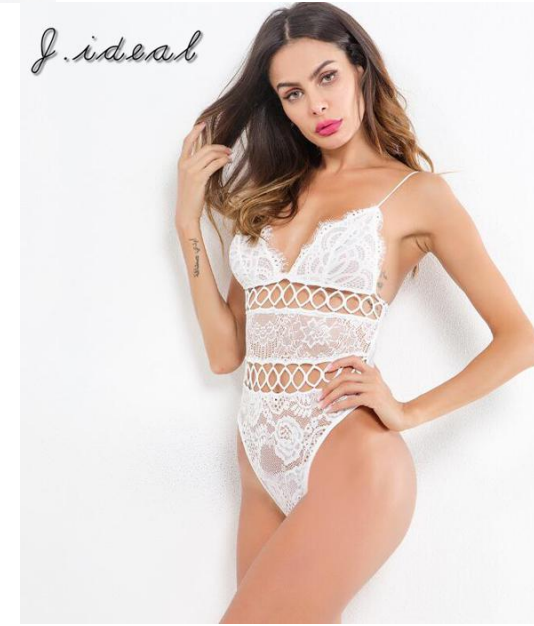

MOQ: 3 PCS

Size: S,M,L

MOQ: 3 PCS

Art. No. SLL143

Price: \$5.4

Art. No. SLL144

Price: \$5.4

Size: S,M,L