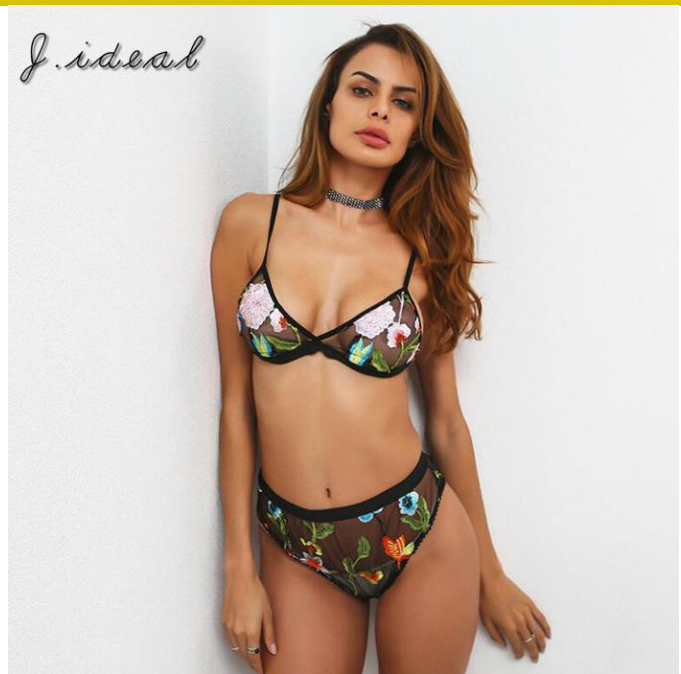

MOQ: 3 PCS

Art. No. SLS128

Price: \$4.8

Size: S,M,L

MOQ: 3 PCS

Art. No. SLS129

Price: \$4.8

Size: S,M,L