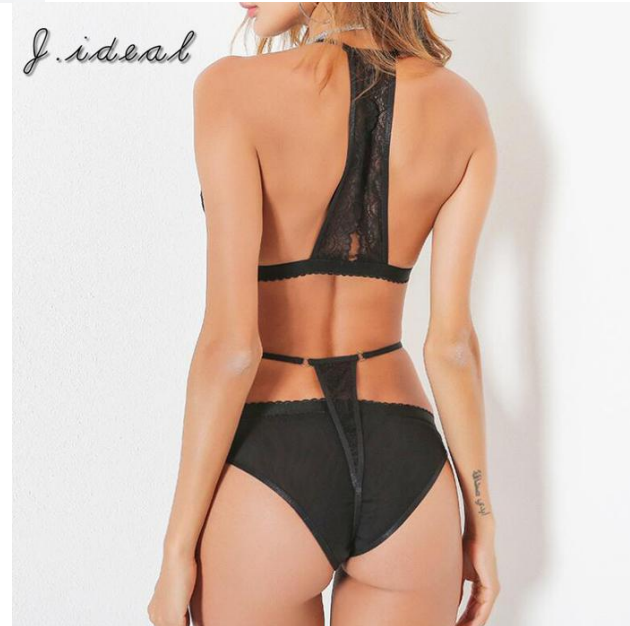

Size: S,M,L

MOQ: 3 PCS

Size: S,M,L

MOQ: 3 PCS

Art. No. SLS104

Price: $3.2

Art. No. SLS105

Price: $3.2