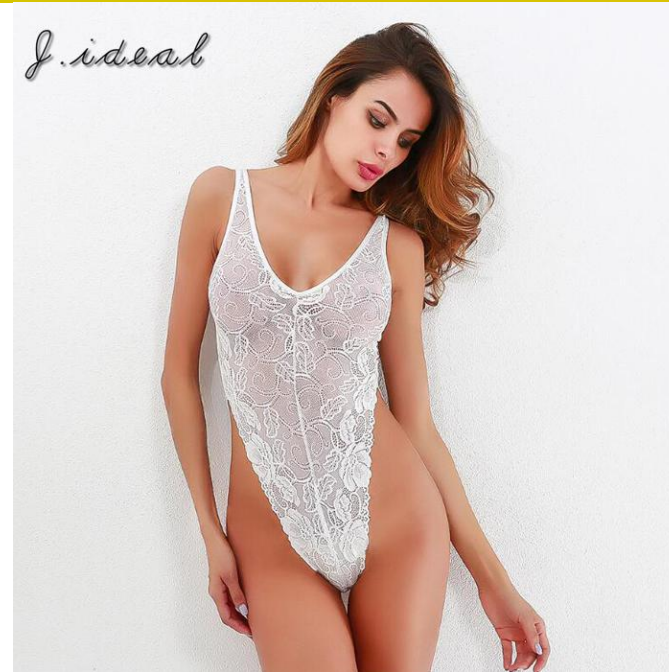

Size: S,M,L

MOQ: 3 PCS

Art. No. SLL121

Price: $4.8