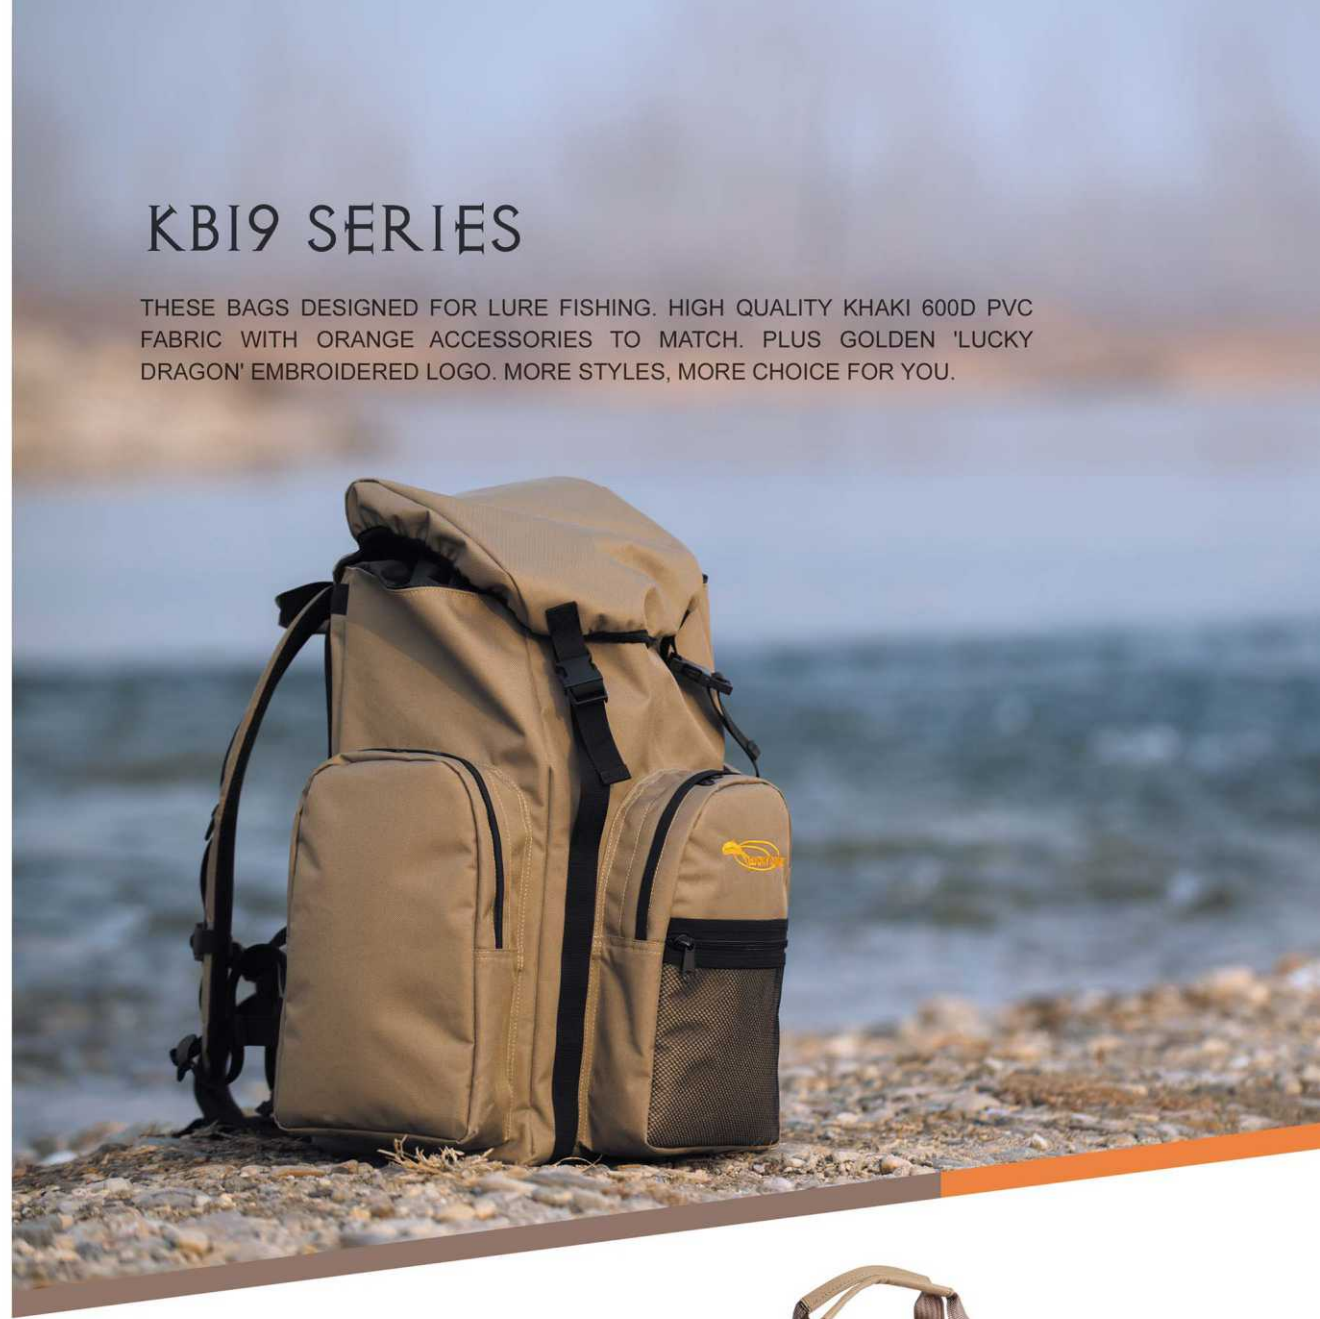

KBI9 SERIES

THESE BAGS DESIGNED FOR LURE FISHING. HIGH QUALITY KHAKI 600D PVC FABRIC WITH ORANGE ACCESSORIES TO MATCH. PLUS GOLDEN 'LUCKY DRAGON' EMBROIDERED LOGO. MORE STYLES, MORE CHOICE FOR YOU.

KB18-221216

Fully padded reel case.
Inside with three detachable dividers and one mesh pocket.
Soft handle for more comfort.
Dimension: 22X12X11cm

KB18-241417

Simple lure bag with 12pcs detachable transparent pockets inside and one exterior pocket.
Dimension: 24X14X3cm