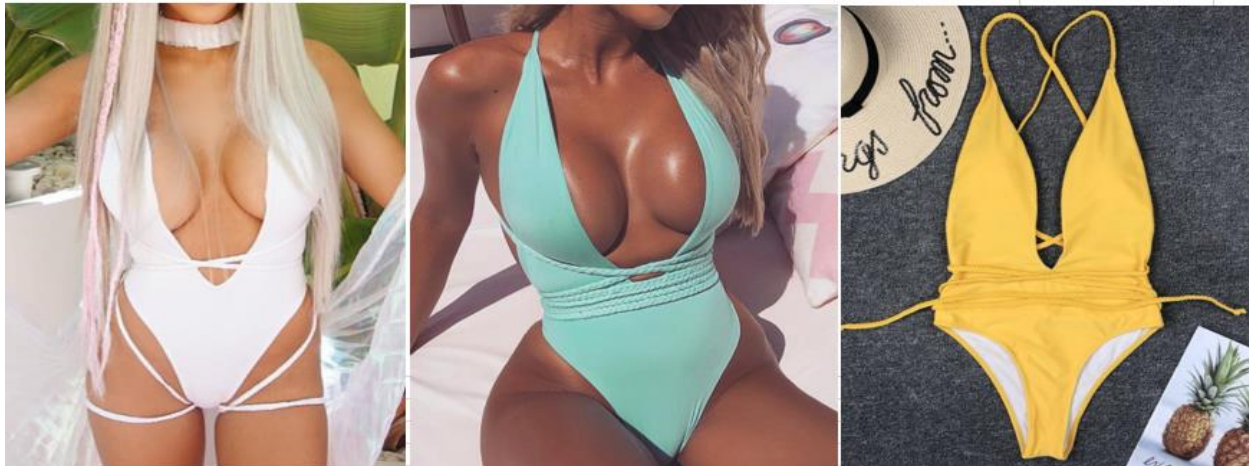

S M L  
peach,yellow  
navy

\$6.80

YT049

S M L  
left to right  
1,2,3

\$6.80

YT050

S M L  
orange,white

\$6.80