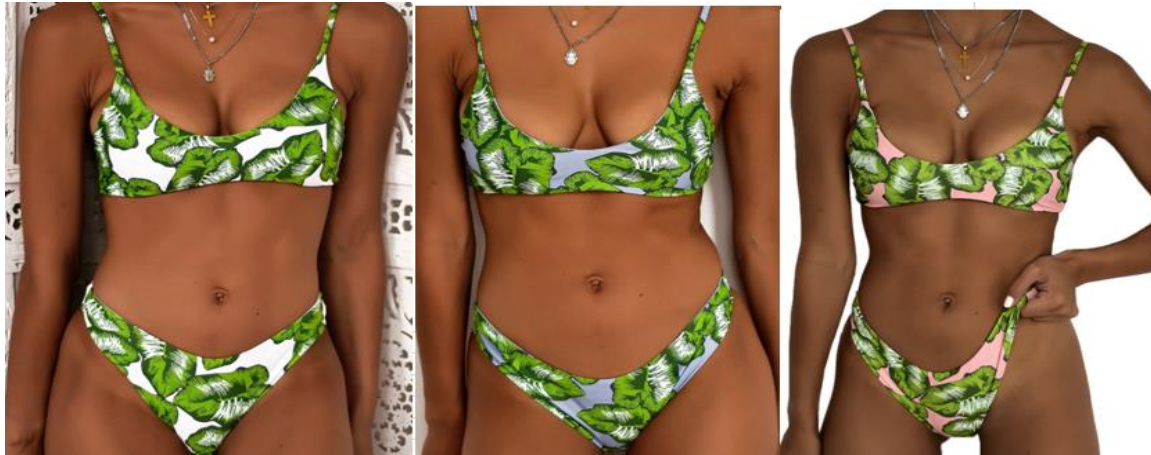

S M L XL  
red,black,white

\$7.00

YT355

S M L XL 2XL  
left to right  
1,2,3,4

\$7.30

YT356

S M L  
left to right  
1,2,3

\$6.80