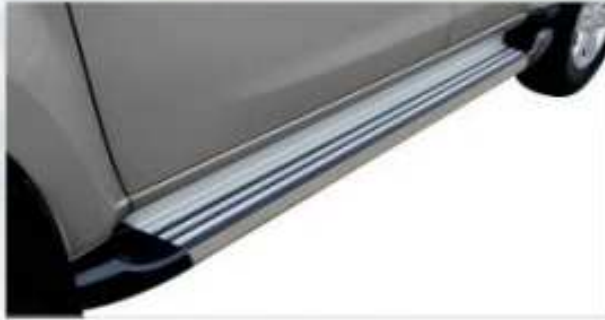

PW012049 B98

85" RUNNING BOARD
DOUBLE CAB BRACKET: PW012395