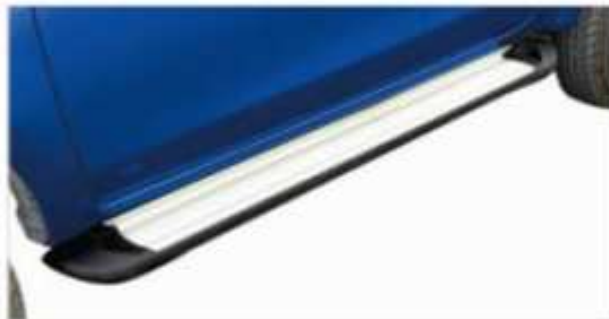

79" S5 RUNNING BOARD
BRACKET TPW00818201

PW01495301 S4

79" S4 RUNNING BOARD
BRACKET-PW008182

PW012504 B98

79" RUNNING BOARD
DOUBLE CAB
BRACKET: PW012512

PW016421 CB

79" AL RUNNING BOARD (DOUBLE CAB)
BRACKETS PW012512