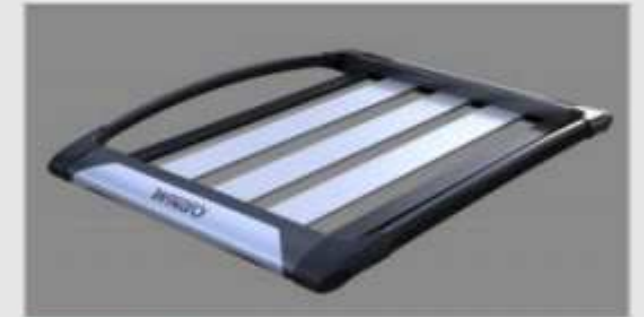

**PW0376520**

NEW C29 AL. ROOF RACK 47X40" WITH BRACKET PW00062402

**PW015958**

47X40 NEW AL.POLARIS SERIES ROOF RACK WITH BRACKET PW000624

**PW00367641**

CARGO NET

**PW00374212**

RAIN SHIELD