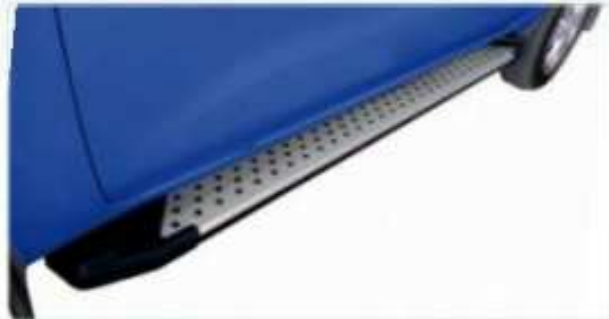

PW01495301 S4

79" S4 RUNNING BOARD
BRACKET-PW008182