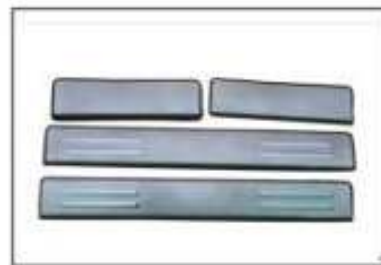

PW00480931

S/S DOOR SILL
EXTERIOR 4PCS

PW00480932

INNER 4PCS