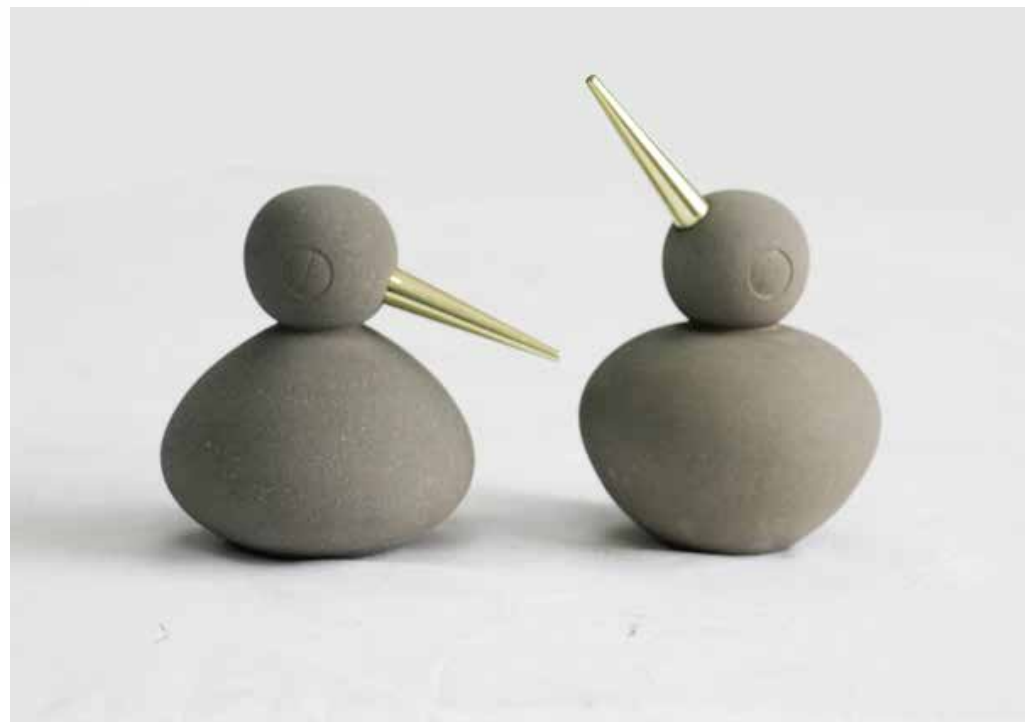

EAC1053DH 12\*7.5\*15cm

EAC1053  
Material: Concrete

EAC1053-1: 8\*7.5\*20cm  
EAC1053-2: 12\*7.5\*15cm

EAC2047-1  
D9.6\*11CM

EAC2047-2  
D9.6\*14.5CM

# HOME DECOR ACCESSORIES

EAC1357-L 7\*7\*20.5cm

EAC1357DH-S 6\*6\*15cm

EAC1357L-O

Material: Concrete  
Oxidized copper finish  
7\*20.5cm

EAC2018 17.2\*8.8\*3CM

EAC2030 DIA4\*5.5CM

EAC2031 DIA4\*5CM

Size: DIA30\*2.5CM

Concrete body  
Genuine leather strap  
Copper hook  
A luxury style clock

Rought finished on the sides  
Smooth finish of the painting part

EAC1180  
DIA25\*H2.5cm

EAC1605LH.G  
DIA30\*2.5cm