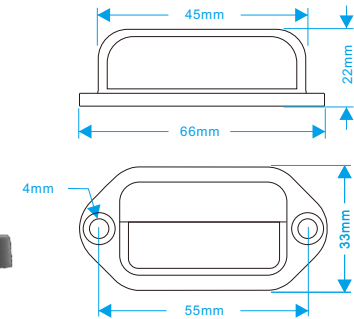

JY-2024

产品编号: JY-2024
颜色: 红/黄/白
LED数量: 6颗LED
产品尺寸: 110*40MM
使用电压: 12/24V

No: JY-2024
Color: Red/Yellow/White
LED's: 6PCS LED
Size: 110*40MM
Voltage: 12/24V

JY-2025

产品编号: JY-2025
LED数量: 6颗LED
颜色: 红/黄/白
产品尺寸: 66*22*33MM
使用电压: 12/24V

No: JY-2025
LED's: 6PCS LED
Color: Red/Yellow/White
Size: 66*22*33MM
Voltage: 12/24V

JY-2026

产品编号: JY-2026
颜色: 红/黄/白
LED数量: 12颗LED
产品尺寸: 122*68MM
安装: 两个螺丝位
使用电压: 12/24V

No: JY-2026
Color: Red/Yellow/White
LED's: 12PCS LED
Size: 122*68MM
Installation: 2 holes
Voltage: 12/24V