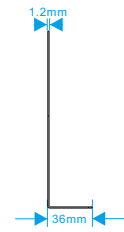

材质：铁+喷漆
Material:Iron + Paint

JY-2001-4

JY-2001-3

JY-2001-2

JY-2001-1