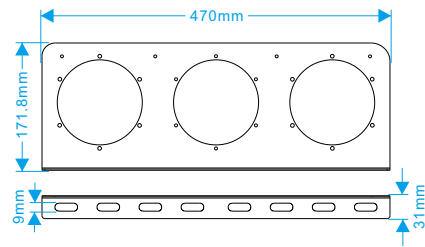

材质：不锈钢
Material:SUS