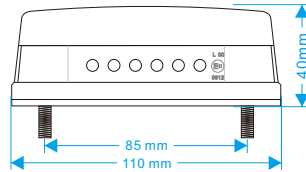

2.5 Inch

With plug

Output line

2Inch Opening size 60mm
2.5Inch Opening size 70mm

JY-2024

产品编号: JY-2024
颜色: 红/黄/白
LED数量: 6颗LED
产品尺寸: 110*40MM
使用电压: 12/24V

No: JY-2024
Color: Red/Yellow/White
LED's: 6PCS LED
Size: 110*40MM
Voltage: 12/24V