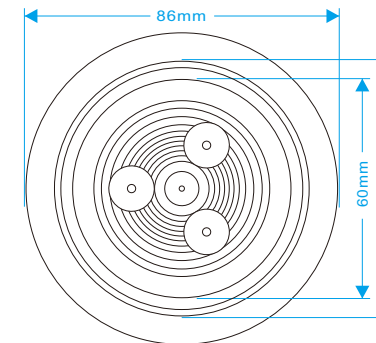

2.5 Inch

With plug

Output line

2Inch Opening size 60mm
2.5Inch Opening size 70mm

JY-2024

产品编号: JY-2024
颜色: 红/黄/白
LED数量: 6颗LED
产品尺寸: 110*40MM
使用电压: 12/24V

No: JY-2024
Color: Red/Yellow/White
LED's: 6PCS LED
Size: 110*40MM
Voltage: 12/24V