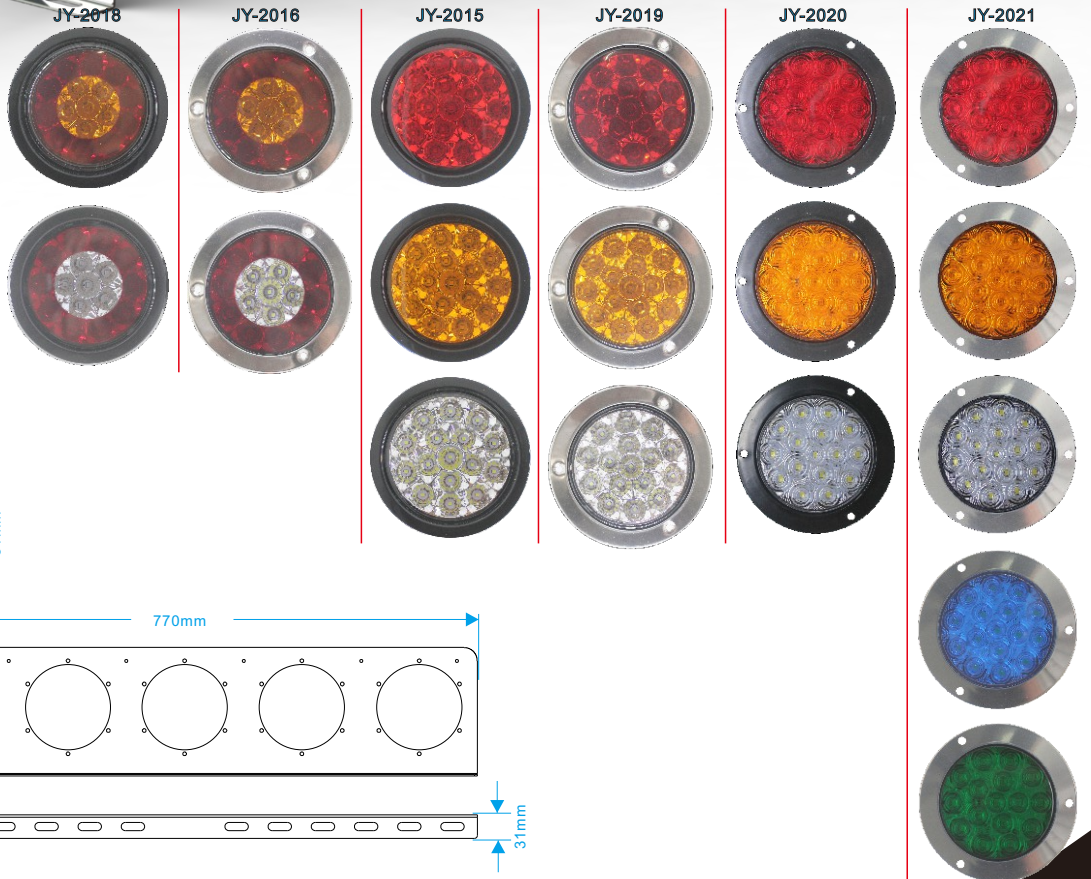

使用电压: 12/24/10-30V

No: JY-2031

Color: Red/Yellow/White

LED's: 16PCS LED

Size: 160*122MM

Installation: Powerful magnet / 40KG suction

Voltage: 12/24/10-30V

材质：铁+喷漆
Material:Iron + Paint

JY-2001-4

JY-2001-3

JY-2001-2

JY-2001-1

材质：不锈钢
Material:SUS

材质：不锈钢
Material:SUS

JY-2202-2A

JY-2203-2A