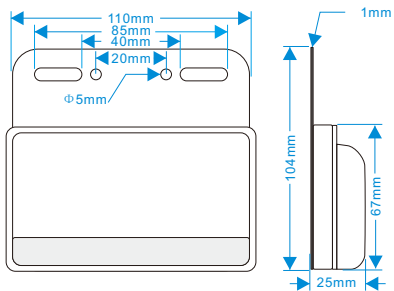

No: JY-2013
Color: Red/Yellow/White
LED's: 16PCS LED
Size: 192*83MM
Installation method: Embedded
Voltage: 12/24/10-30V

VCC +(Low light)

VCC +(High brightness)

VCC - (Sharing)

JY-2014

JY-2017

5D Lens

产品编号: JY-2014
颜色: 红/绿/蓝/黄/白/七彩
产品尺寸: 110*104*25MM
使用电压: 12/24V

No: JY-2014
Color: Red / Green / Blue / Yellow / White / Colorful
Size: 110*104*25MM
Voltage: 12/24V

产品编号: JY-2017 (5D 透镜)
颜色: 红/绿/蓝/黄/白/七彩
产品尺寸: 130*106*25MM
使用电压: 12/24V

No: JY-2017 (5D Lens)
Color: Red / Green / Blue / Yellow / White / Colorful
Size: 130*106*25MM
Voltage: 12/24V