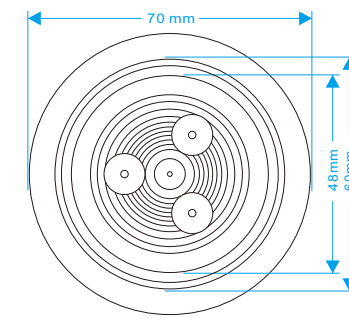

产品编号: JY-2022
颜色: 红/黄/白
LED数量: 4颗LED
产品尺寸: 70MM
安装方式: 嵌入式
使用电压: 12/24V
No: JY-2022
Color: Red/Yellow/White
LED's: 4PCS LED
Size: 70MM
Installation method: Embedded
Voltage: 12/24V