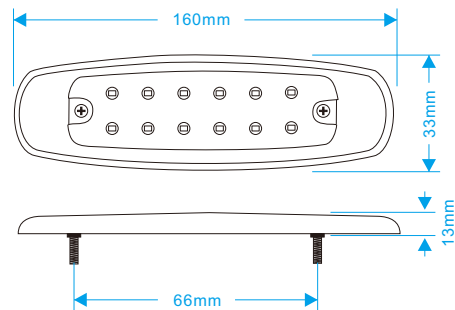

JY-2024

产品编号: JY-2024
颜色: 红/黄/白
LED数量: 6颗LED
产品尺寸: 110*40MM
使用电压: 12/24V

No: JY-2024
Color: Red/Yellow/White
LED's: 6PCS LED
Size: 110*40MM
Voltage: 12/24V

JY-2025

产品编号: JY-2025
LED数量: 6颗LED
颜色: 红/黄/白
产品尺寸: 66*22*33MM
使用电压: 12/24V

No: JY-2025
LED's: 6PCS LED
Color: Red/Yellow/White
Size: 66*22*33MM
Voltage: 12/24V

JY-2026

产品编号: JY-2026
颜色: 红/黄/白
LED数量: 12颗LED
产品尺寸: 122*68MM
安装: 两个螺丝位
使用电压: 12/24V

No: JY-2026
Color: Red/Yellow/White
LED's: 12PCS LED
Size: 122*68MM
Installation: 2 holes
Voltage: 12/24V