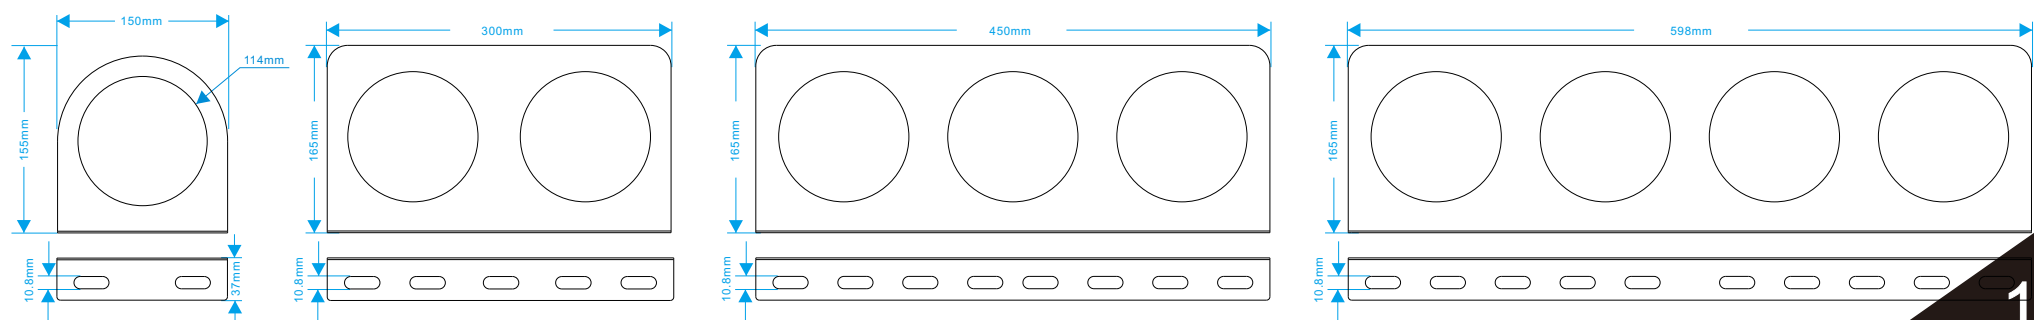

材质：铁+喷漆
Material:Iron + Paint

JY-2001-4

JY-2001-3

JY-2001-2

JY-2001-1