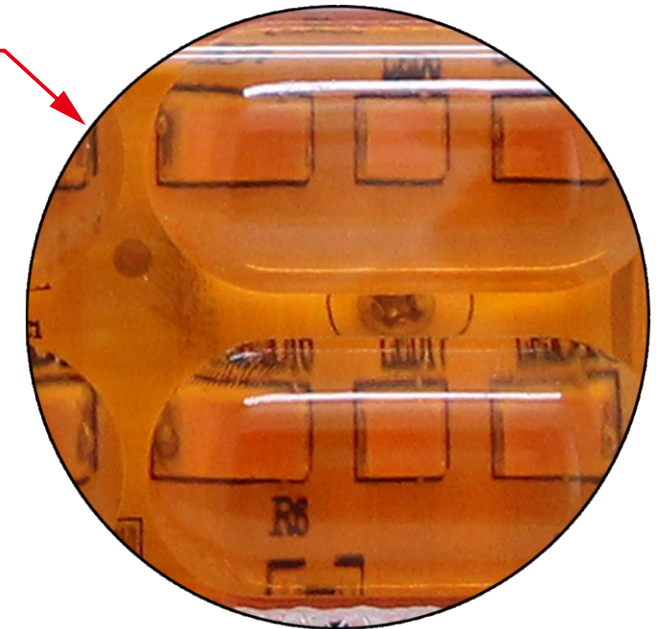

No: JY-2013
Color: Red/Yellow/White
LED's: 16PCS LED
Size: 192*83MM
Installation method: Embedded
Voltage: 12/24/10-30V

VCC +(Low light)

VCC +(High brightness)

VCC - (Sharing)

JY-2014

JY-2017

5D Lens

产品编号: JY-2014
颜色: 红/绿/蓝/黄/白/七彩
产品尺寸: 110*104*25MM
使用电压: 12/24V

No: JY-2014
Color: Red / Green / Blue / Yellow / White / Colorful
Size: 110*104*25MM
Voltage: 12/24V

产品编号: JY-2017 (5D 透镜)
颜色: 红/绿/蓝/黄/白/七彩
产品尺寸: 130*106*25MM
使用电压: 12/24V

No: JY-2017 (5D Lens)
Color: Red / Green / Blue / Yellow / White / Colorful
Size: 130*106*25MM
Voltage: 12/24V