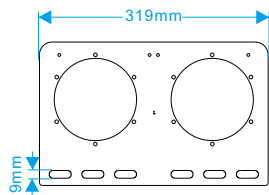

1.6 mm
200mm