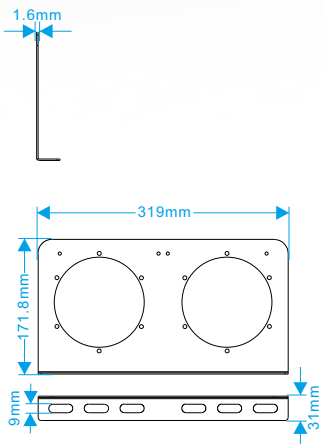

材质：不锈钢
Material:SUS