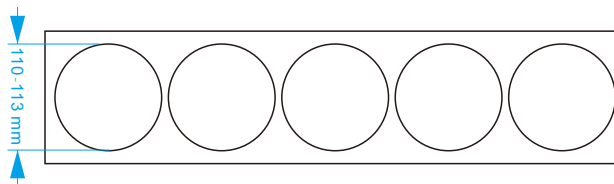

No: JY-2019/SUS
Color: Red/Yellow/White/Green
LED's: 16PCS LED
Size: 143*28MM
Voltage: 12/24V/10-30V

Opening size 110-113mm

4 Inch

JY-2020

JY-2021

Opening size 110-113mm

产品编号: JY-2020
颜色: 红/黄/白/绿
LED数量: 16颗LED
产品尺寸: 140*24.5MM
安装孔: 3个螺丝孔
使用电压: 12/24V/10-30V

No: JY-2020
Color: Red/Yellow/White/Green
LED' s: 16PCS LED
Size: 140*24.5MM
Mounting: 3 Holes
Voltage: 12/24/10-30V

产品编号: JY-2021/不锈钢
颜色: 红/黄/白/绿
LED数量: 16颗LED
产品尺寸: 140*24.5MM
安装孔: 3个螺丝孔
使用电压: 12/24/10-30V