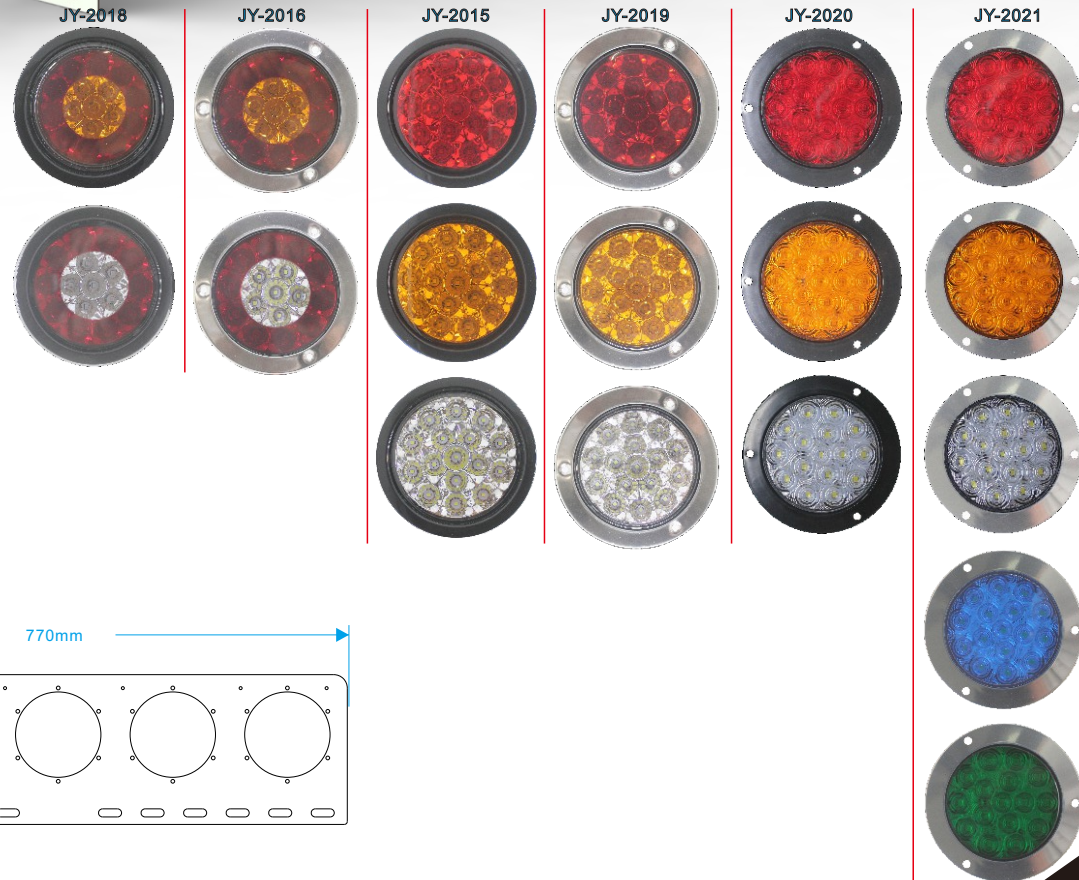

1.6 mm
200mm