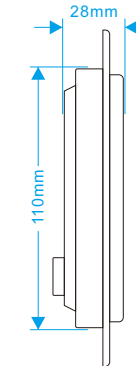

JY-2019

产品编号: JY-2019/不锈钢
颜色: 红/黄/白/绿
LED数量: 16颗LED
产品尺寸: 143*28MM
使用电压: 12/24V/10-30V

No: JY-2019/SUS
Color: Red/Yellow/White/Green
LED's: 16PCS LED
Size: 143*28MM
Voltage: 12/24V/10-30V