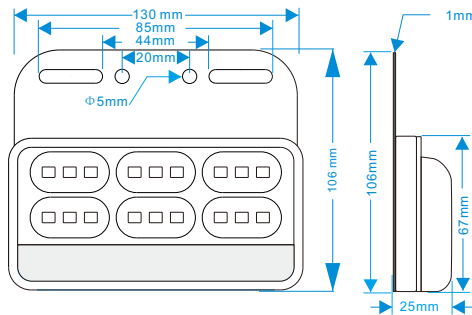

No: JY-2013
Color: Red/Yellow/White
LED's: 16PCS LED
Size: 192*83MM
Installation method: Embedded
Voltage: 12/24/10-30V

VCC +(Low light)

VCC +(High brightness)

VCC - (Sharing)

JY-2014

JY-2017

5D Lens

产品编号: JY-2014
颜色: 红/绿/蓝/黄/白/七彩
产品尺寸: 110*104*25MM
使用电压: 12/24V