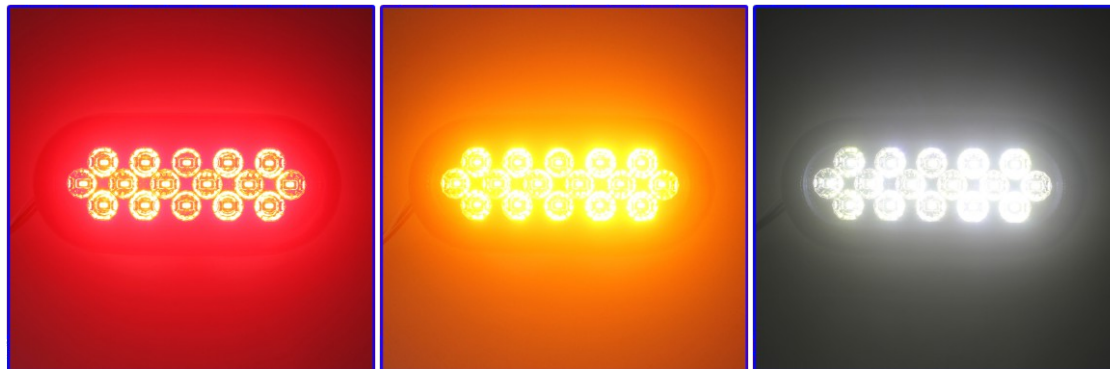

No: JY-2013
Color: Red/Yellow/White
LED's: 16PCS LED
Size: 192*83MM
Installation method: Embedded
Voltage: 12/24/10-30V

VCC +(Low light)

VCC +(High brightness)

VCC - (Sharing)

JY-2014

JY-2017

5D Lens

产品编号: JY-2014
颜色: 红/绿/蓝/黄/白/七彩
产品尺寸: 110*104*25MM
使用电压: 12/24V