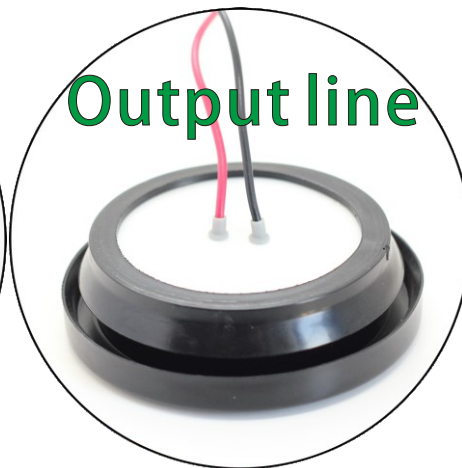

2.5 Inch

With plug

Output line

2Inch Opening size 60mm
2.5Inch Opening size 70mm

JY-2024

产品编号: JY-2024
颜色: 红/黄/白
LED数量: 6颗LED
产品尺寸: 110*40MM
使用电压: 12/24V

No: JY-2024
Color: Red/Yellow/White
LED's: 6PCS LED
Size: 110*40MM
Voltage: 12/24V