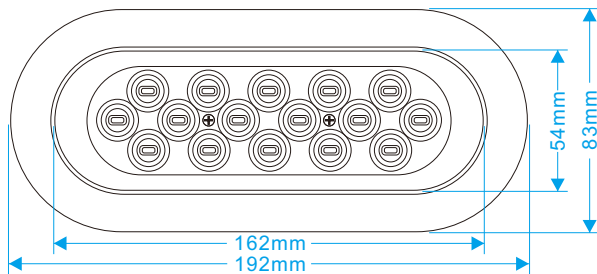

No: JY-2019/SUS
Color: Red/Yellow/White/Green
LED's: 16PCS LED
Size: 143*28MM
Voltage: 12/24V/10-30V

Opening size 110-113mm

4 Inch

JY-2020

JY-2021

Opening size 110-113mm

产品编号: JY-2020
颜色: 红/黄/白/绿
LED数量: 16颗LED
产品尺寸: 140*24.5MM
安装孔: 3个螺丝孔
使用电压: 12/24V/10-30V

No: JY-2020
Color: Red/Yellow/White/Green
LED' s: 16PCS LED
Size: 140*24.5MM
Mounting: 3 Holes
Voltage: 12/24/10-30V

产品编号: JY-2021/不锈钢
颜色: 红/黄/白/绿
LED数量: 16颗LED
产品尺寸: 140*24.5MM
安装孔: 3个螺丝孔
使用电压: 12/24/10-30V

No: JY-2021(SUS)
Color: Red/Yellow/White/Green
LED' s: 16PCS LED
Size: 140*24.5MM
Mounting: 3 Holes
Voltage: 12/24/10-30V

JY-2013

6 Inch

产品编号: JY-2013
颜色: 红/黄/白
LED数量: 16颗LED
产品尺寸: 192*83MM
安装方式: 嵌入式
使用电压: 12/24/10-30V

No: JY-2013
Color: Red/Yellow/White
LED's: 16PCS LED
Size: 192*83MM
Installation method: Embedded
Voltage: 12/24/10-30V

VCC +(Low light)

VCC +(High brightness)

VCC - (Sharing)

JY-2014

JY-2017

5D Lens

产品编号: JY-2014
颜色: 红/绿/蓝/黄/白/七彩
产品尺寸: 110*104*25MM
使用电压: 12/24V