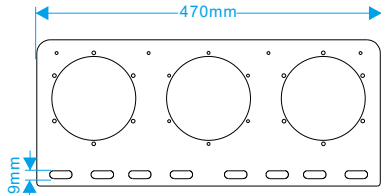

1.6 mm
200mm