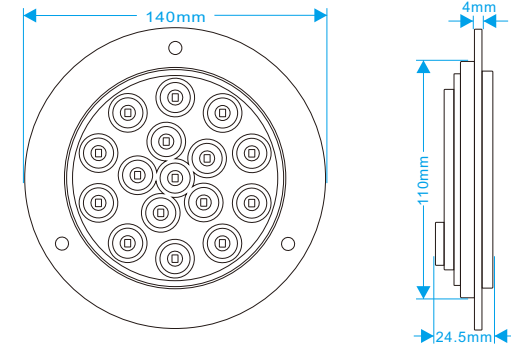

No: JY-2019/SUS
Color: Red/Yellow/White/Green
LED's: 16PCS LED
Size: 143*28MM
Voltage: 12/24V/10-30V

Opening size 110-113mm

4 Inch

JY-2020

JY-2021

Opening size 110-113mm

产品编号: JY-2020
颜色: 红/黄/白/绿
LED数量: 16颗LED
产品尺寸: 140*24.5MM
安装孔: 3个螺丝孔
使用电压: 12/24V/10-30V

No: JY-2020
Color: Red/Yellow/White/Green
LED' s: 16PCS LED
Size: 140*24.5MM
Mounting: 3 Holes
Voltage: 12/24/10-30V

产品编号: JY-2021/不锈钢
颜色: 红/黄/白/绿
LED数量: 16颗LED
产品尺寸: 140*24.5MM
安装孔: 3个螺丝孔
使用电压: 12/24/10-30V