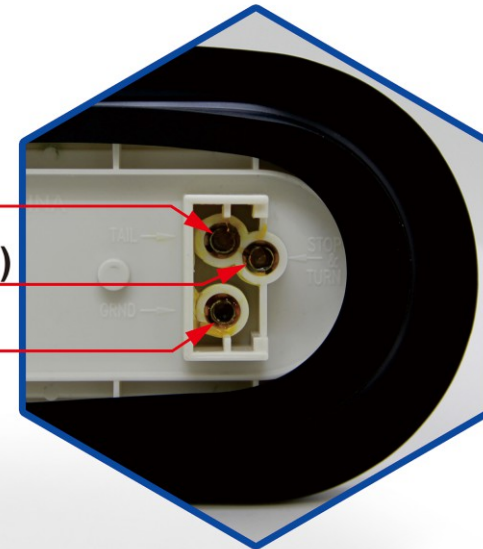

No: JY-2013
Color: Red/Yellow/White
LED's: 16PCS LED
Size: 192*83MM
Installation method: Embedded
Voltage: 12/24/10-30V

VCC +(Low light)

VCC +(High brightness)

VCC - (Sharing)

JY-2014

JY-2017

5D Lens

产品编号: JY-2014
颜色: 红/绿/蓝/黄/白/七彩
产品尺寸: 110*104*25MM
使用电压: 12/24V