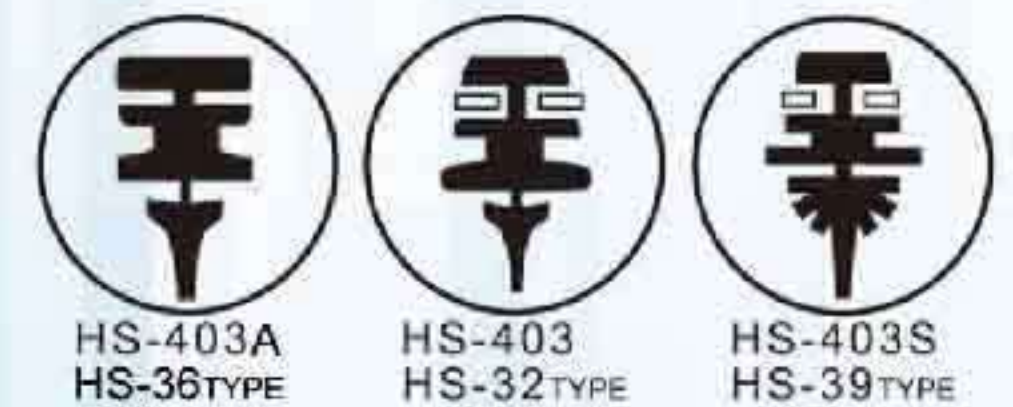

Special for BMW 7 series

**HS-9002****Size: 26" + 26"**

Special for Ranger Rover

**HS-205T** Size: 10"-22"

Universal single edge blade

**HS-149** Size: 10"-20"

**HS-405R** Size: 10"-24"

Universal type, riveted frame with Bosch type blade (HS-32) and stainless steel backing

**HS-405** Size: 10"-24"

**HS-403A** Size: 10"-28"

Universal type, riveted frame with more claws to be even pressure, with Bosch type blade (HS-32) and stainless steel backing

	SIZE	CLAWS		SIZE	CLAWS
<b>HS-403A</b>	16"-19"	6	<b>HS-403B</b>	16"-17"	4
Size: 10"-28"	20"-21"	8	Size: 10"-28"	18"-21"	6
	22"-28"	8		22"-28"	8