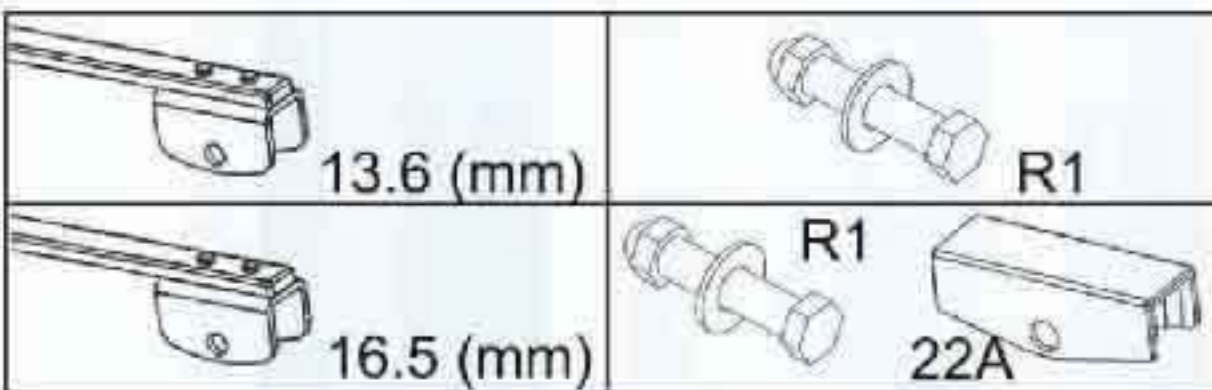

HS-705 Size: 18", 20"-28", 30", 32"