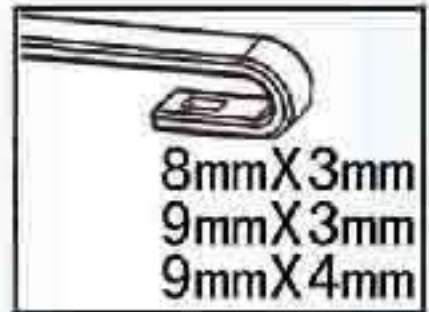

**HS-405** Size: 10"-24"

**HS-403A** Size: 10"-28"

Universal type, riveted frame with more claws to be even pressure, with Bosch type blade (HS-32) and stainless steel backing

	SIZE	CLAWS		SIZE	CLAWS
<b>HS-403A</b>	16"-19"	6	<b>HS-403B</b>	16"-17"	4
Size: 10"-28"	20"-21"	8	Size: 10"-28"	18"-21"	6
	22"-28"	8		22"-28"	8

**HS-437** Size: 12"-28"

Universal type, riveted frame with more claws to be even pressure, with Bosch type blade (HS-32) and stainless steel backing

**HS-580** Size: 14" - 26"

HOOK type wiper blades, special for HONDA

**HS-582** Size: 14" - 26"

HOOK type wiper blades, special for TOYOTA

**HS-304** Size: 15"

Plastic REAR wiper blades for SKODA

**HS-550** Size: 11" - 16"

Flat REAR wiper blades for SKODA, VW