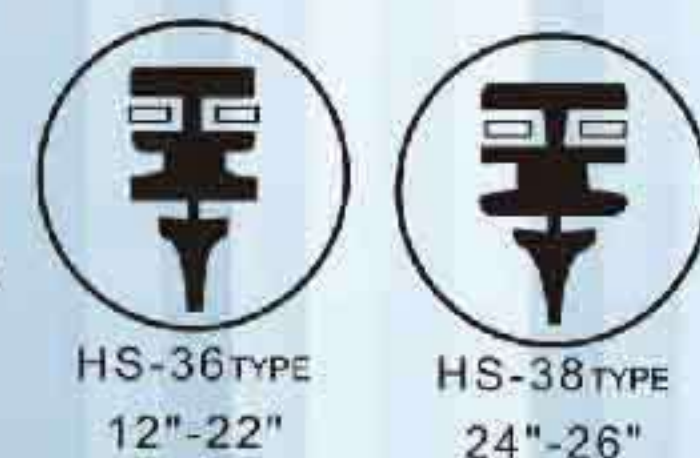

**HS-405** Size: 10"-24"

**HS-403A** Size: 10"-28"

Universal type, riveted frame with more claws to be even pressure, with Bosch type blade (HS-32) and stainless steel backing

	SIZE	CLAWS		SIZE	CLAWS
<b>HS-403A</b>	16"-19"	6	<b>HS-403B</b>	16"-17"	4
Size: 10"-28"	20"-21"	8	Size: 10"-28"	18"-21"	6
	22"-28"	8		22"-28"	8

**HS-437** Size: 12"-28"

Universal type, riveted frame with more claws to be even pressure, with Bosch type blade (HS-32) and stainless steel backing

**HS-580** Size: 14" - 26"

HOOK type wiper blades, special for HONDA