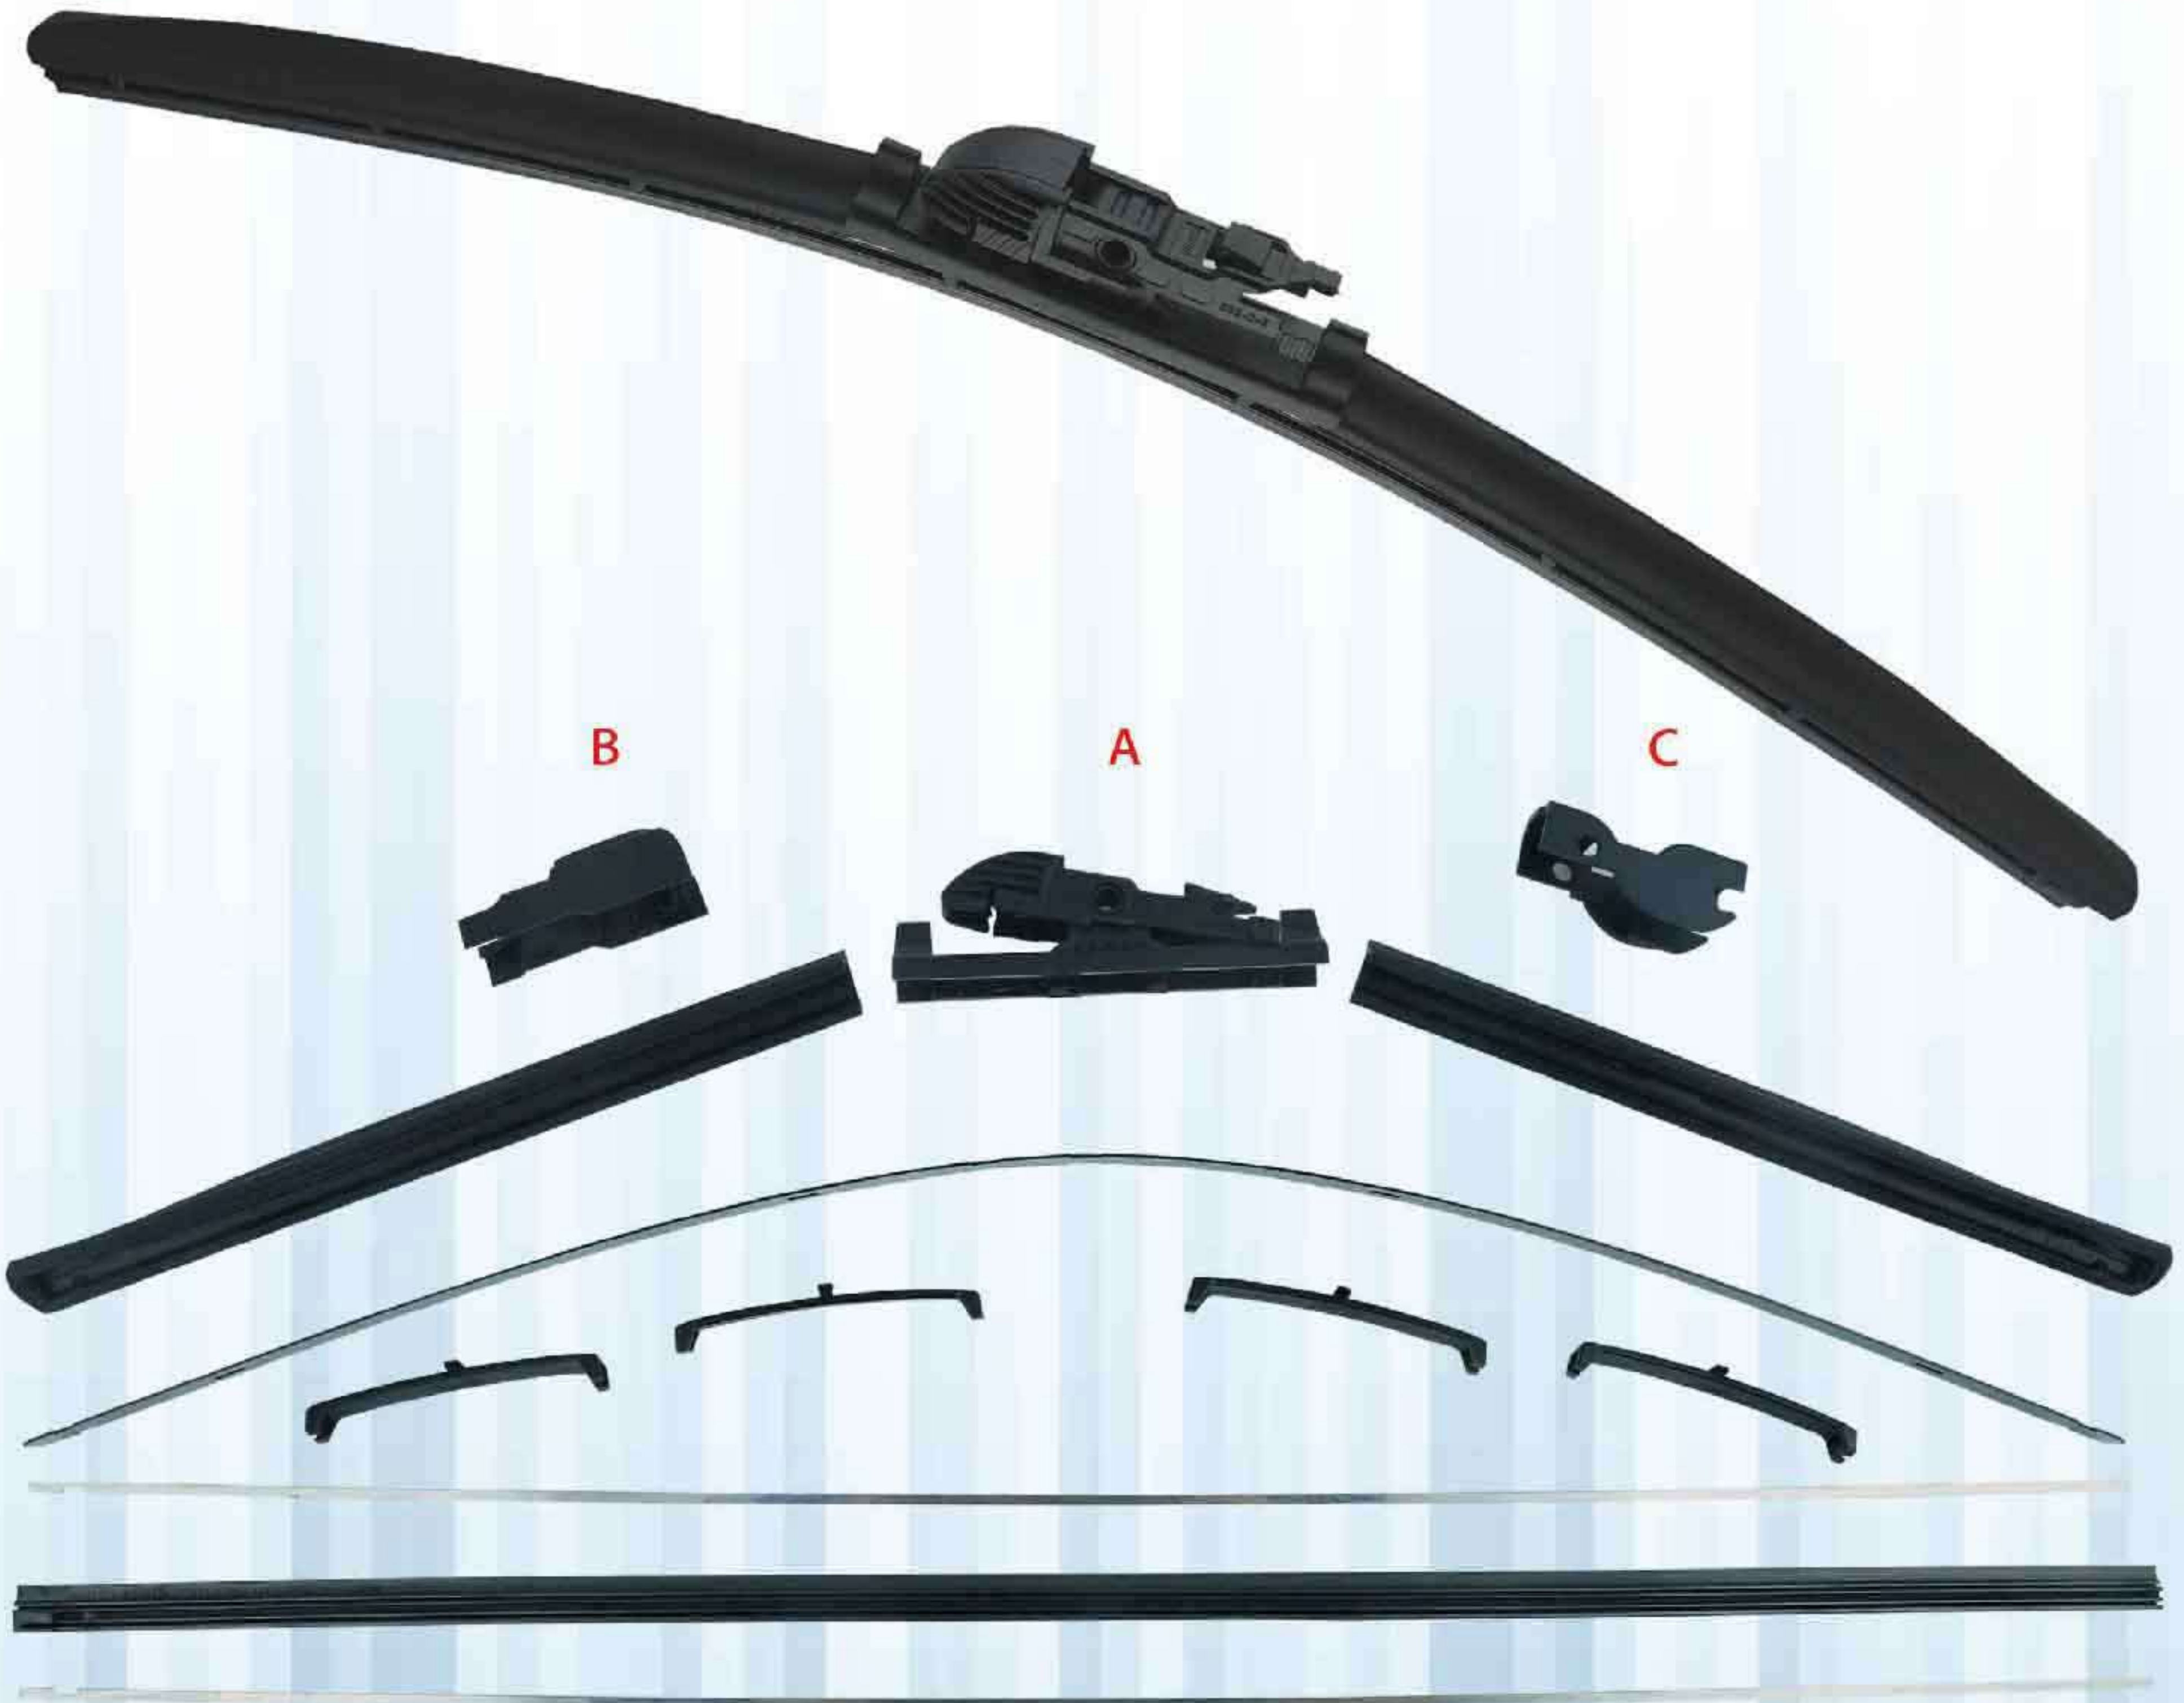

HS-594

Size: 14"-28"

with A, B, C three adapters

Combination of FLAT & TRADITIONAL wiper blades

A	A	B	C
15mm	19mm 16mm	8x3mm 9x3mm 9x4mm	5X21mm 5X17mm