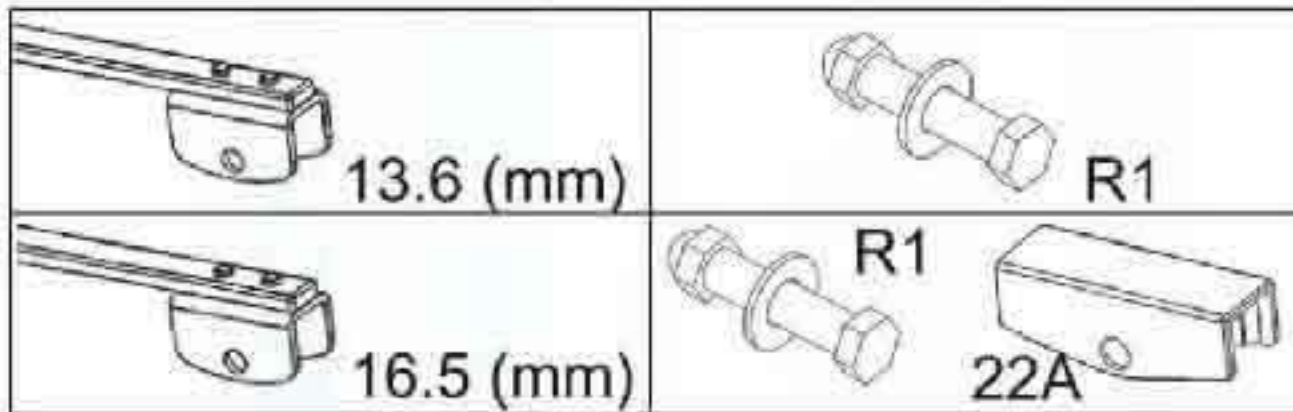

HS-701 Size: 14"-28"