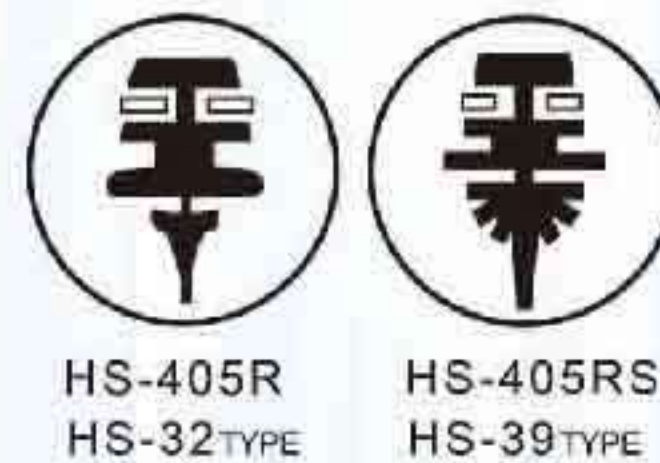

Special for BMW 7 series

**HS-9002****Size: 26" + 26"**

Special for Ranger Rover

**HS-205T** Size: 10"-22"

Universal single edge blade

**HS-149** Size: 10"-20"

**HS-405R** Size: 10"-24"

Universal type, riveted frame with Bosch type blade (HS-32) and stainless steel backing

**HS-405** Size: 10"-24"

**HS-403A** Size: 10"-28"

Universal type, riveted frame with more claws to be even pressure, with Bosch type blade (HS-32) and stainless steel backing

	SIZE	CLAWS		SIZE	CLAWS
<b>HS-403A</b>	16"-19"	6	<b>HS-403B</b>	16"-17"	4
Size: 10"-28"	20"-21"	8	Size: 10"-28"	18"-21"	6
	22"-28"	8		22"-28"	8