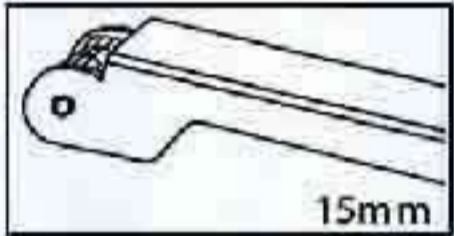

HS-5409

Size: 12"-28"

Flat wiper blade for special arm
for BMW 3 series, VOLKSWAGEN Phaeton, PORSCHE Cayenne

HS-57TYPE

HS-5603

Size: 12"-28"

Flat wiper blade for special arm
for AUDI A8, A6, A4

HS-57TYPE

HS-9001

Size: 25" + 25"

Special for BMW 7 series

HS-9002

Size: 26" + 26"

Special for Ranger Rover