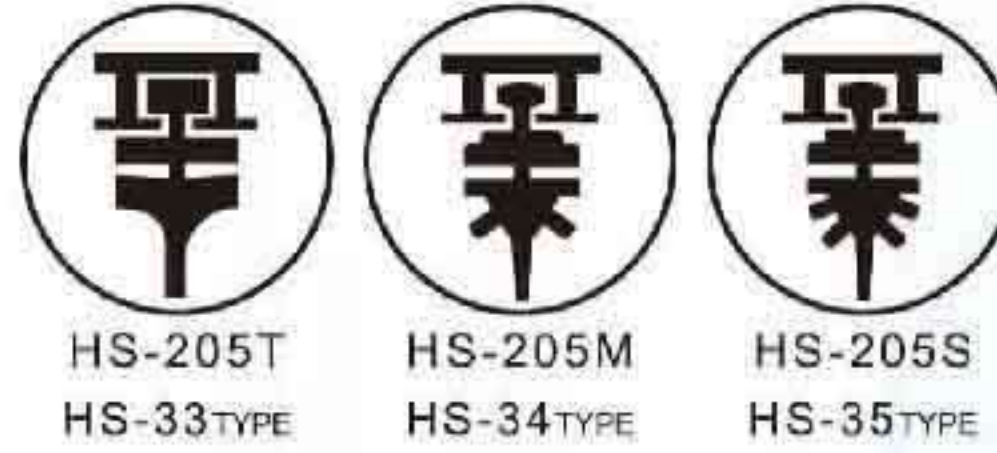

Special for BMW 7 series

**HS-9002****Size: 26" + 26"**

Special for Ranger Rover

**HS-205T** Size: 10"-22"

Universal single edge blade

**HS-149** Size: 10"-20"

**HS-405R** Size: 10"-24"

Universal type, riveted frame with Bosch type blade (HS-32) and stainless steel backing

**HS-405** Size: 10"-24"

**HS-403A** Size: 10"-28"

Universal type, riveted frame with more claws to be even pressure, with Bosch type blade (HS-32) and stainless steel backing

	SIZE	CLAWS		SIZE	CLAWS
<b>HS-403A</b>	16"-19"	6	<b>HS-403B</b>	16"-17"	4
Size: 10"-28"	20"-21"	8	Size: 10"-28"	18"-21"	6
	22"-28"	8		22"-28"	8