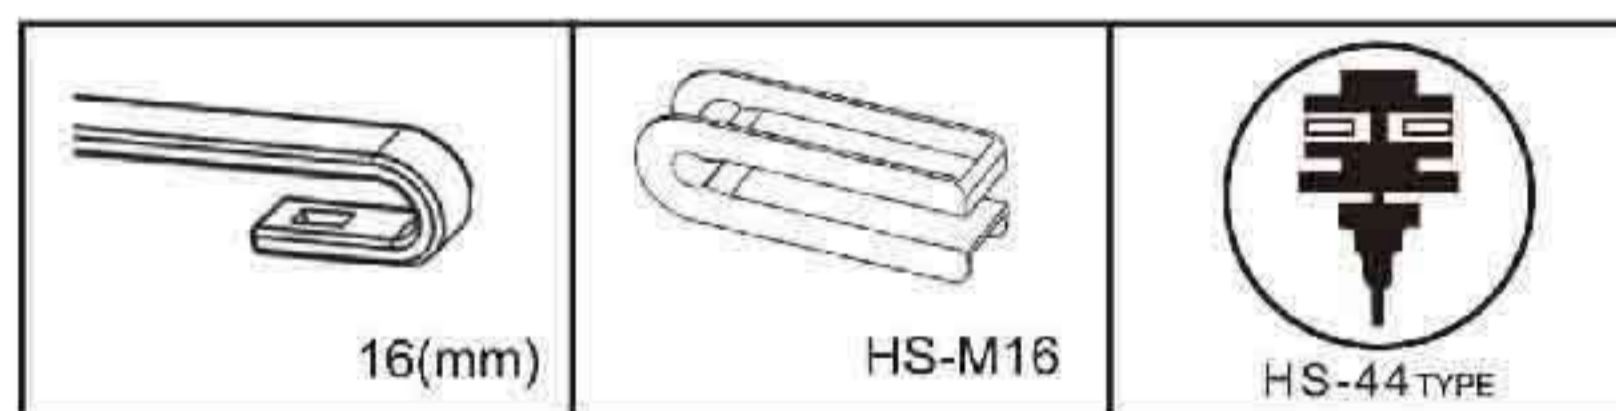

Size: 32", 40" HS-803

Saddle type, for the arm wide 27mm with stainless steel backing for train, truck, bus and ship

★★ ADAPTER: HS-R2