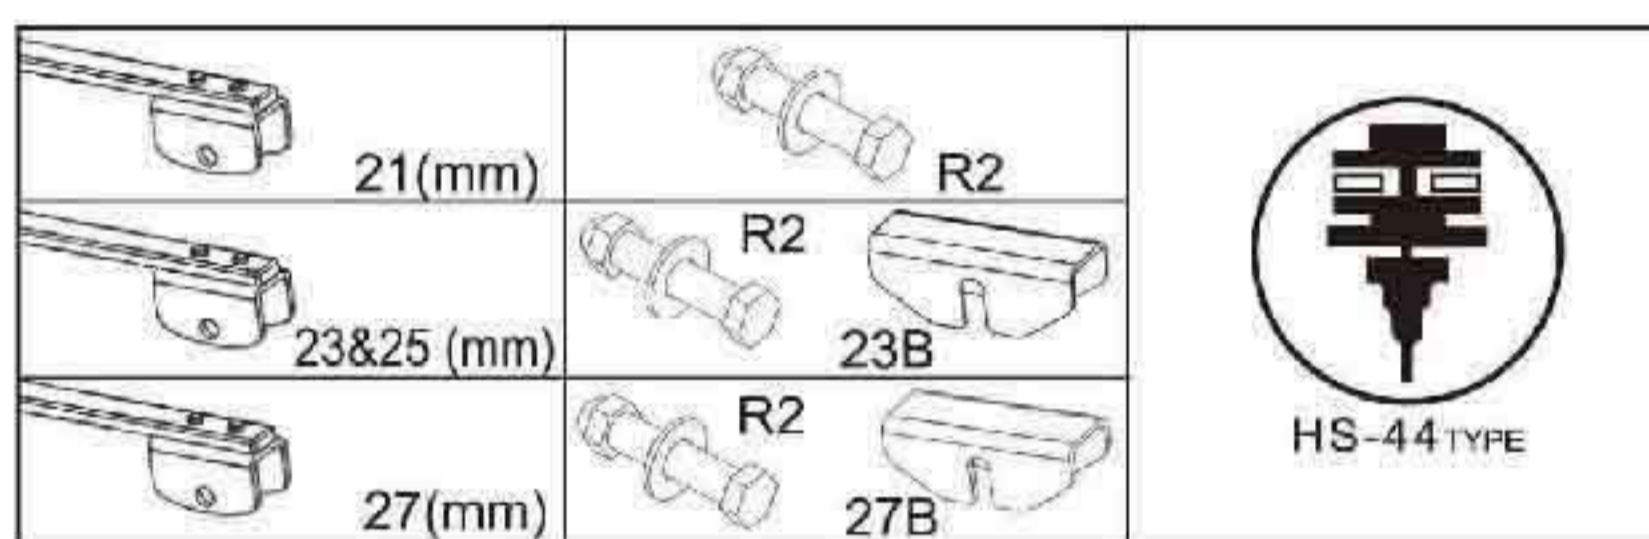

## HS-707

Size: 21"-32"

Saddle type for the arm wide 9mm the frame with stainless steel backing, for train, truck, bus and ship use.

5mm dia.

HS-707B

HS-44TYPE  
32"

**Size: 32", 36", 40" HS-801**

Saddle type, for the arm wide 21mm, 23mm, 25mm & 27mm, the frame with stainless steel backing, for train, truck, bus and ship use.