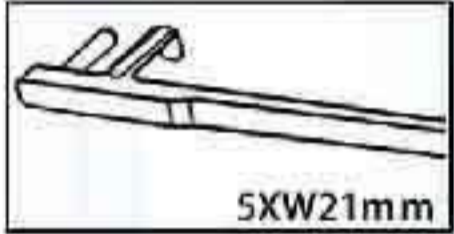

HS-5409

Size: 12"-28"

Flat wiper blade for special arm
for BMW 3 series, VOLKSWAGEN Phaeton, PORSCHE Cayenne

HS-57TYPE

HS-5603

Size: 12"-28"

Flat wiper blade for special arm
for AUDI A8, A6, A4

HS-57TYPE

HS-9001

Size: 25" + 25"

Special for BMW 7 series

HS-9002

Size: 26" + 26"

Special for Ranger Rover